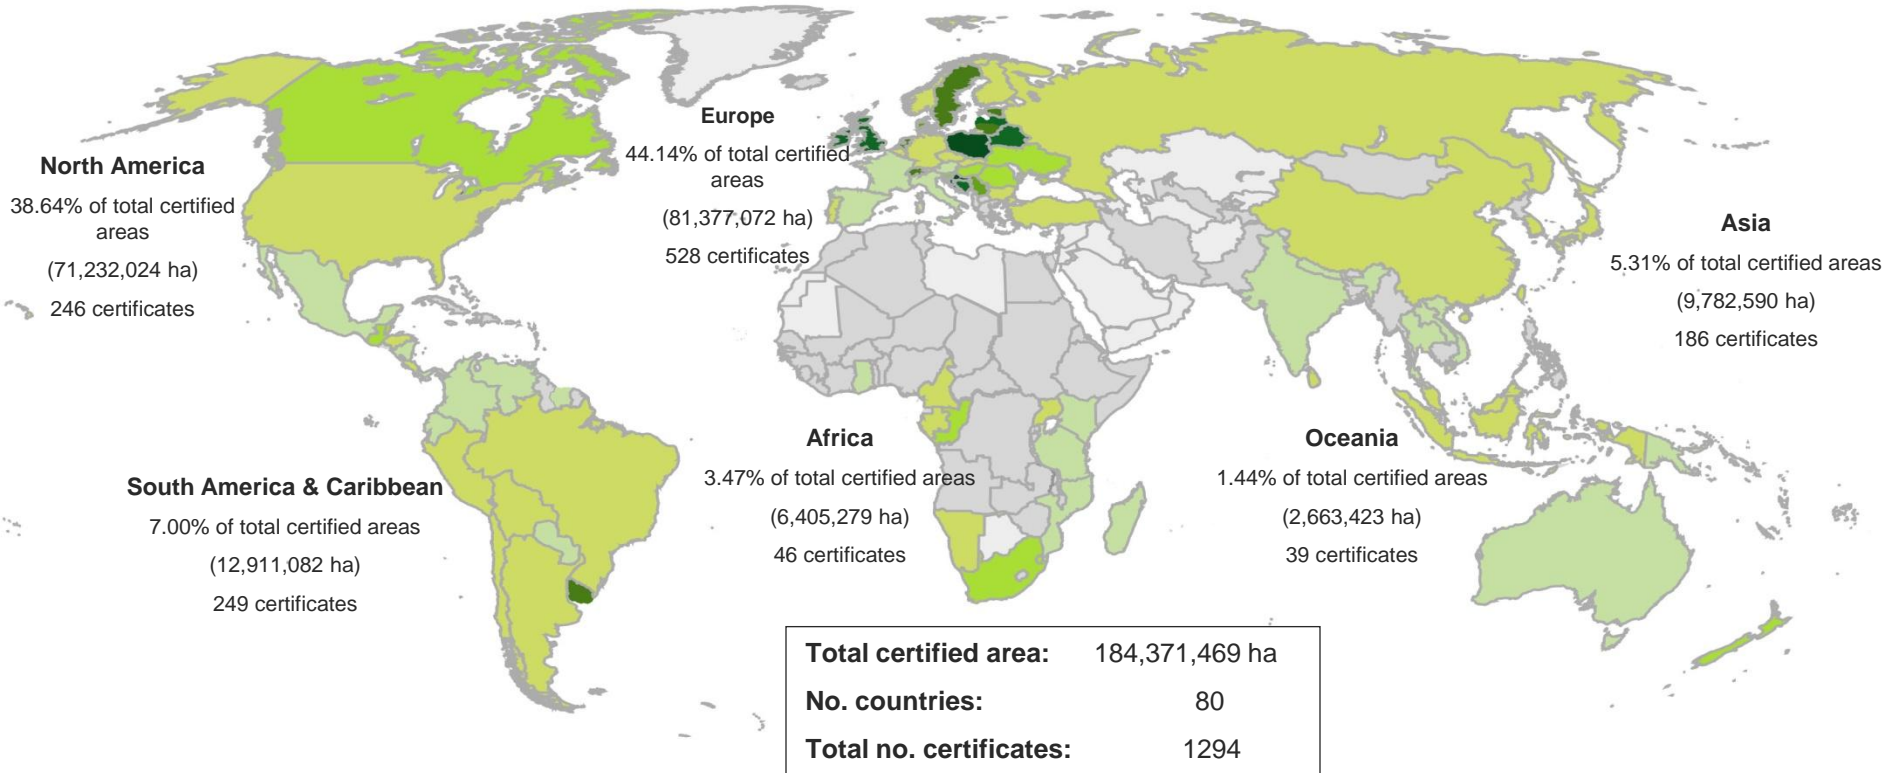

# Global FSC certificates: type and distribution

June 2014

## Global FSC certified forest area: by region

### Percentage of total FSC certified forest area

Information as of 02/06/2014

No. countries:	80
Total no. certificates:	1294
Total Area	184,371,469