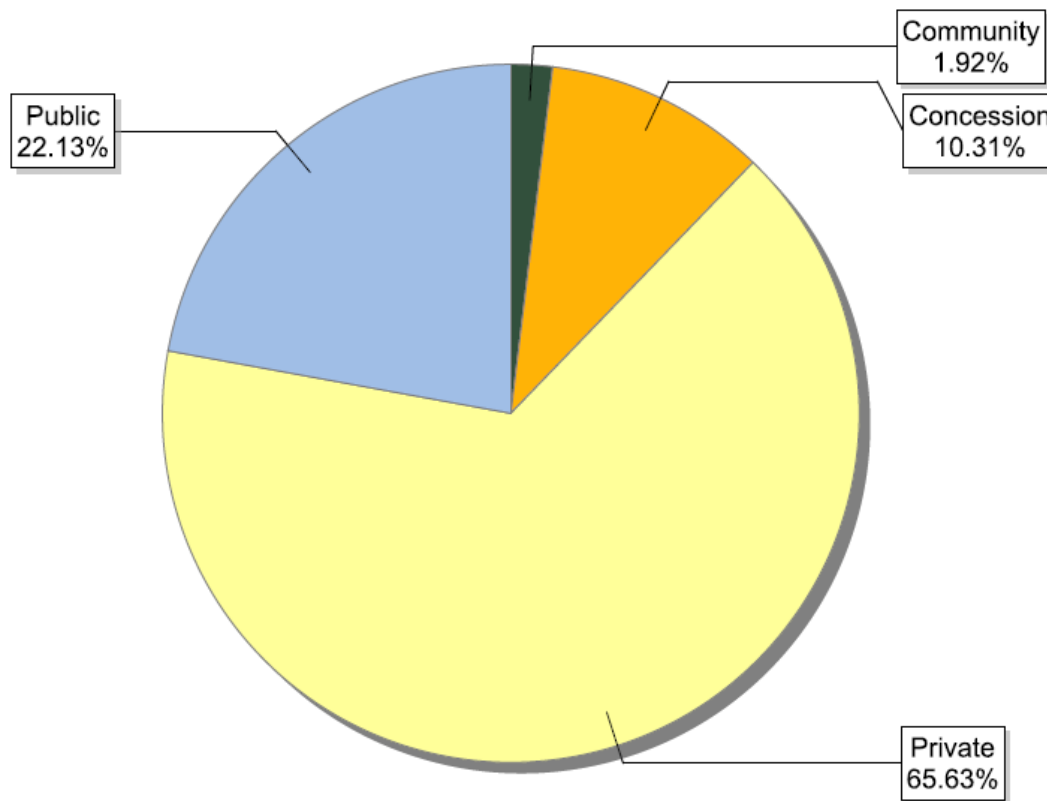

FSC certificates by tenure management: global certified area

Information as of 02/06/2014	Forest area (million ha)
Community	3.54
Concession	19.01
Private	121.01
Public	40.80
Total	184.37