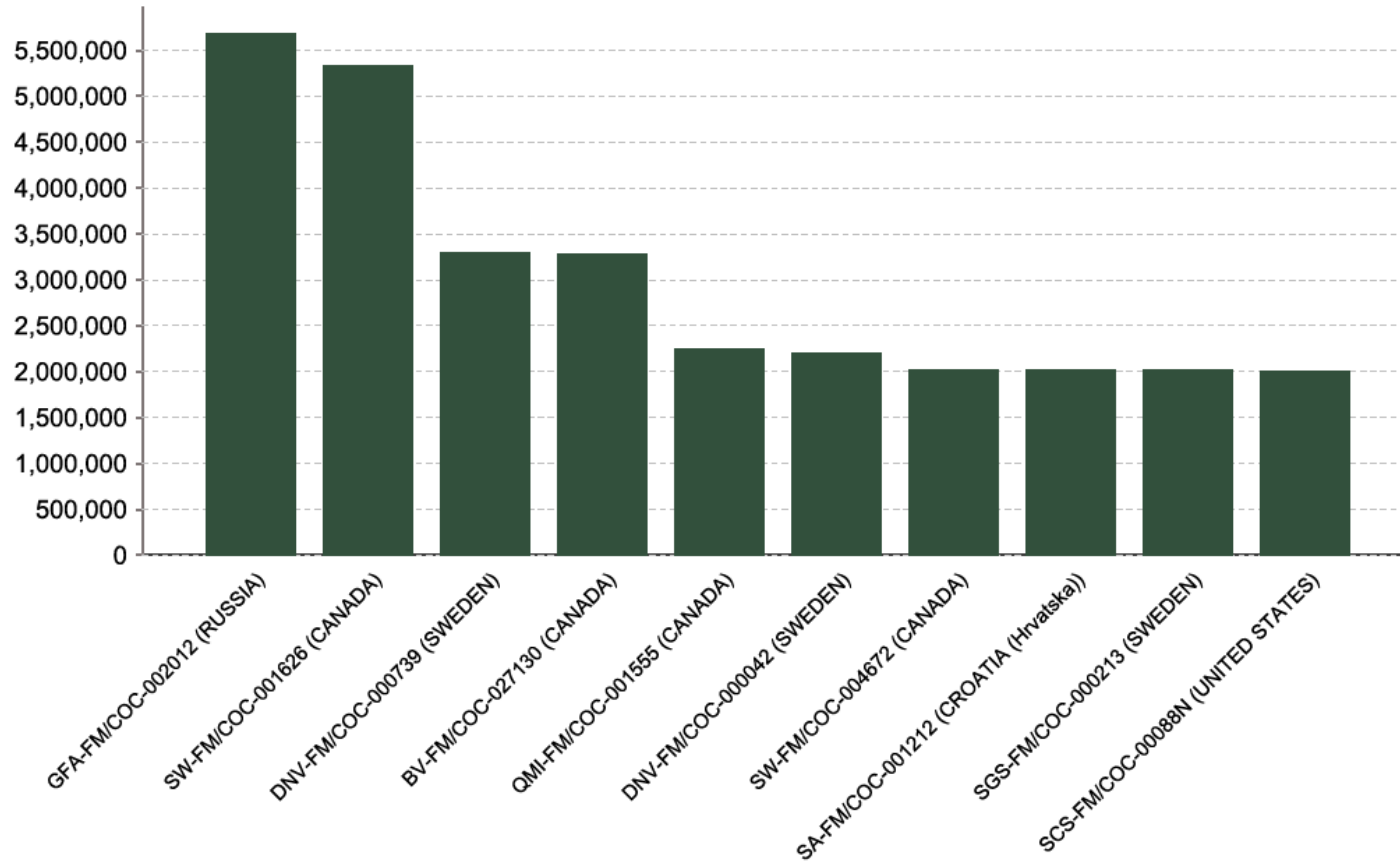

Ten largest FSC certificates