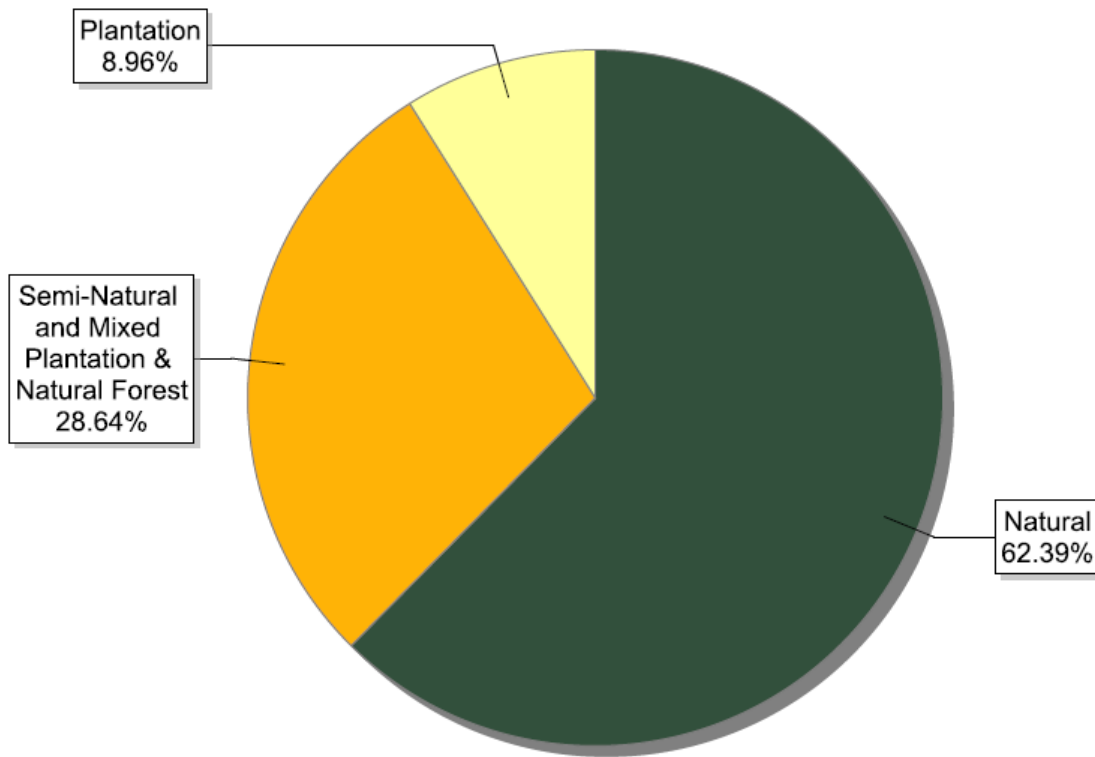

FSC certificates by forest type: global certified area

Information as of 02/06/2014	Forest area (million ha)
Natural	115.04
Plantation	16.53
Semi-Natural and Mixed Plantation & Natural Forest	52.81
Total	184.37