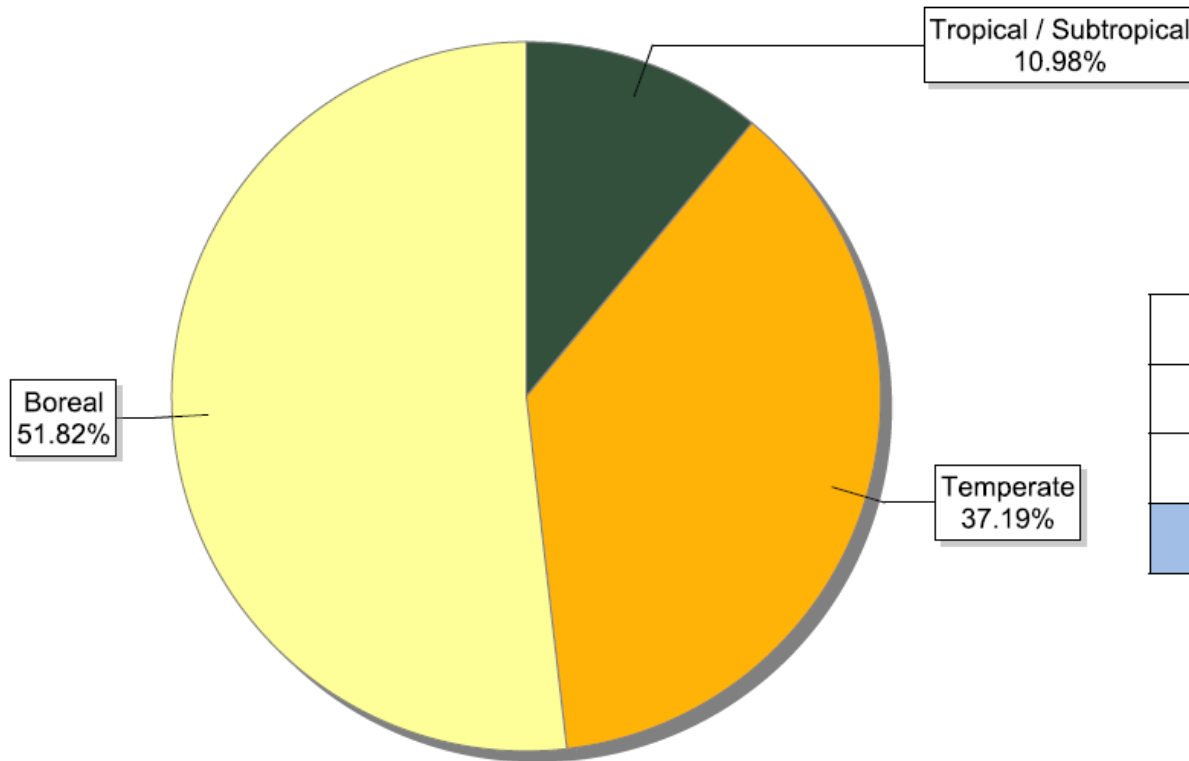

FSC certificates by biomes: global certified area

Information as of 02/06/2014	Forest area (million ha)
Boreal	95.55
Temperate	68.57
Tropical / Subtropical	20.25
Total	184.37