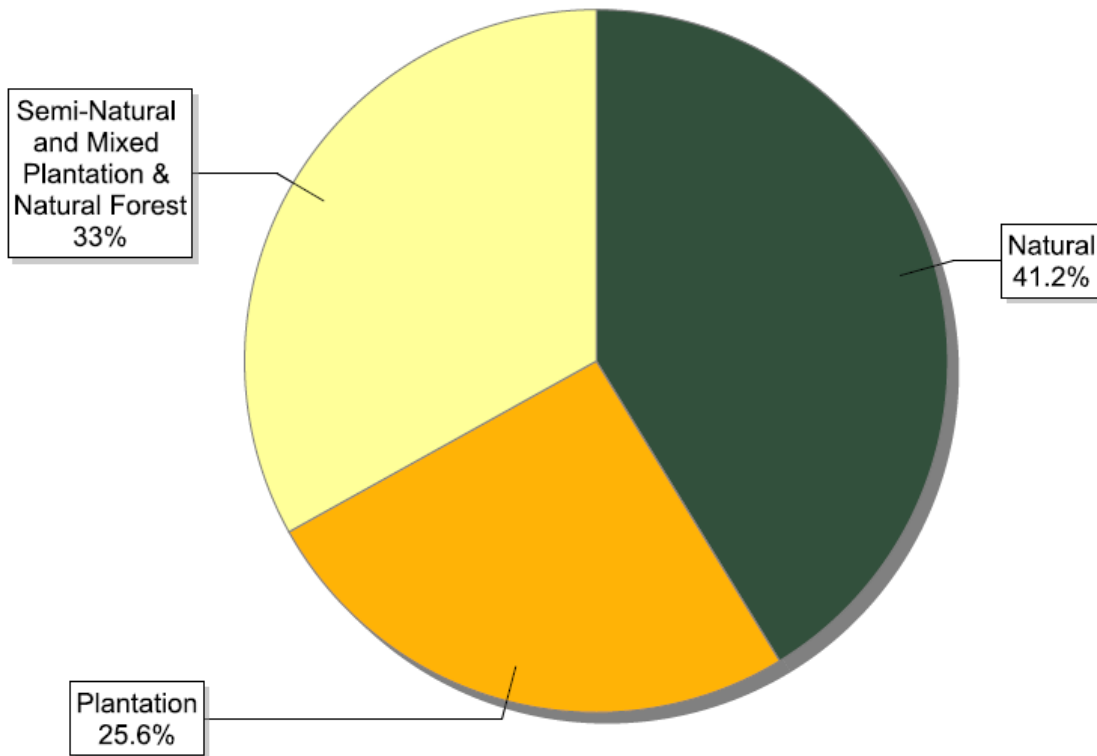

FSC certificates by forest type: number of certificates globally

Information as of 02/06/2014	Number of certificates
Natural	534
Plantation	332
Semi-Natural and Mixed Plantation & Natural Forest	428
Total	1294