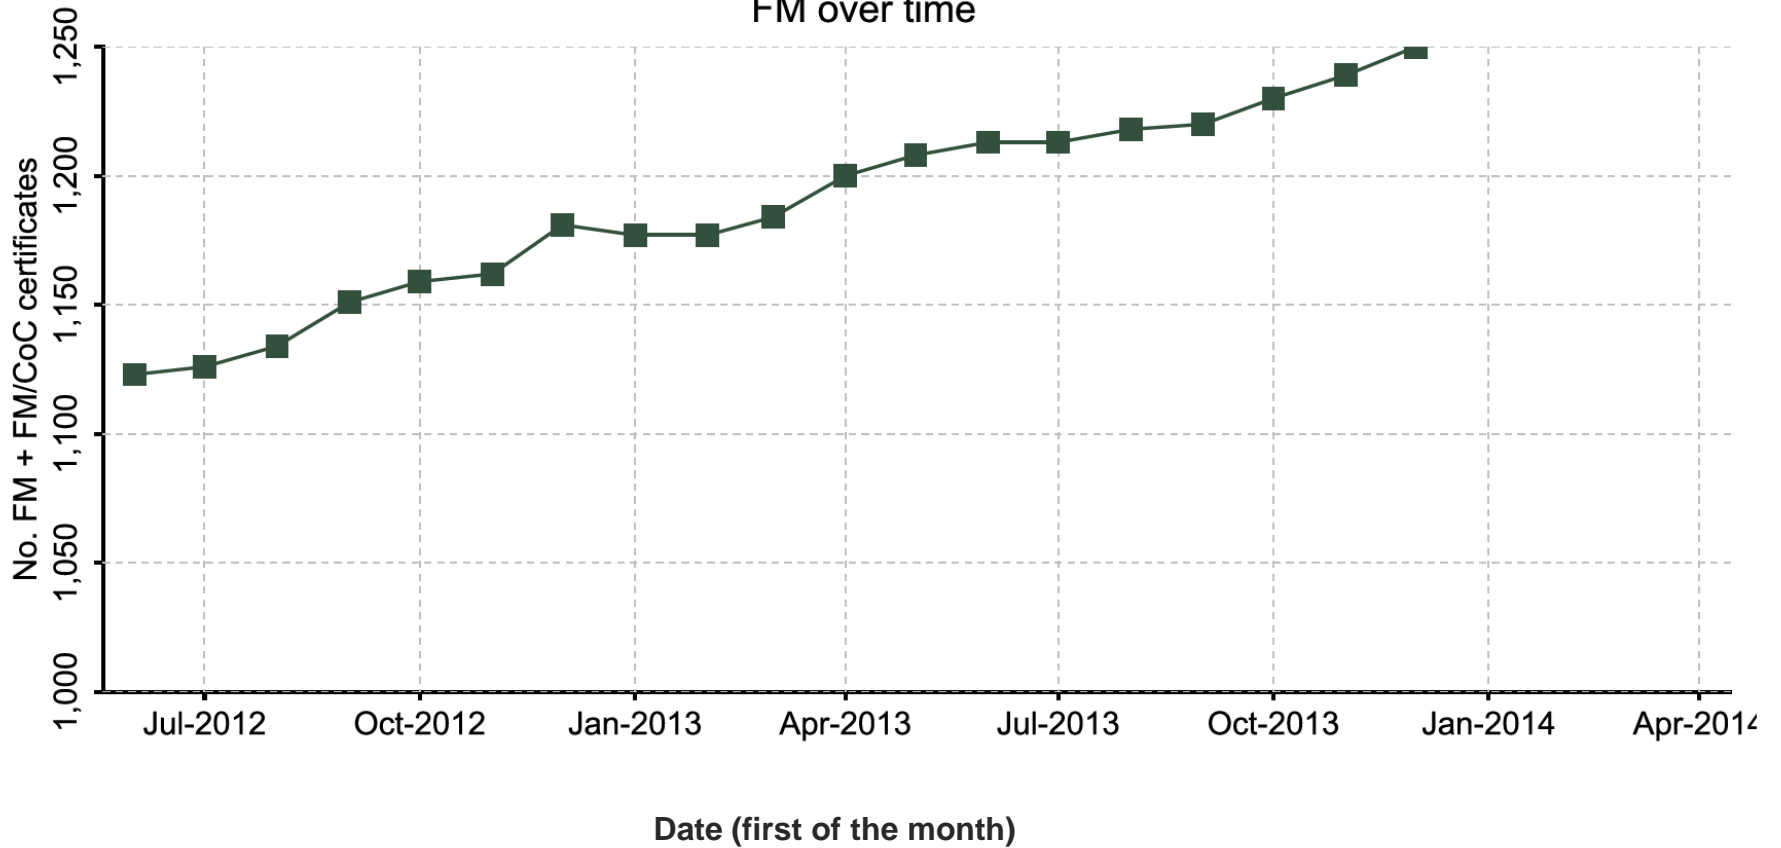

Global FSC chain of custody certificates: by region

DOMINICAN REPUBLIC	1
ECUADOR	11
GUATEMALA	12
HONDURAS	2
PANAMA	3
PARAGUAY	4
PERU	31
SURINAME	3
URUGUAY	25
VENEZUELA	3
Grand total	1404

North America	No.
BAHAMAS	1
CANADA	911
MEXICO	81
PUERTO RICO	4
UNITED STATES	3149
Grand total	4146

Oceania	No.
AUSTRALIA	309
BRUNEI DARUSSALAM	1
FIJI	2
GUAM	1
NEW ZEALAND	147
PAPUA NEW GUINEA	2
SOLOMON ISLANDS	3
Grand total	465

Information as of 02/06/2014
No. countries: 111
Total no. certificates: 27923

FSC forest management certificate growth since 2012 (FM and FM/CoC)

FM over time