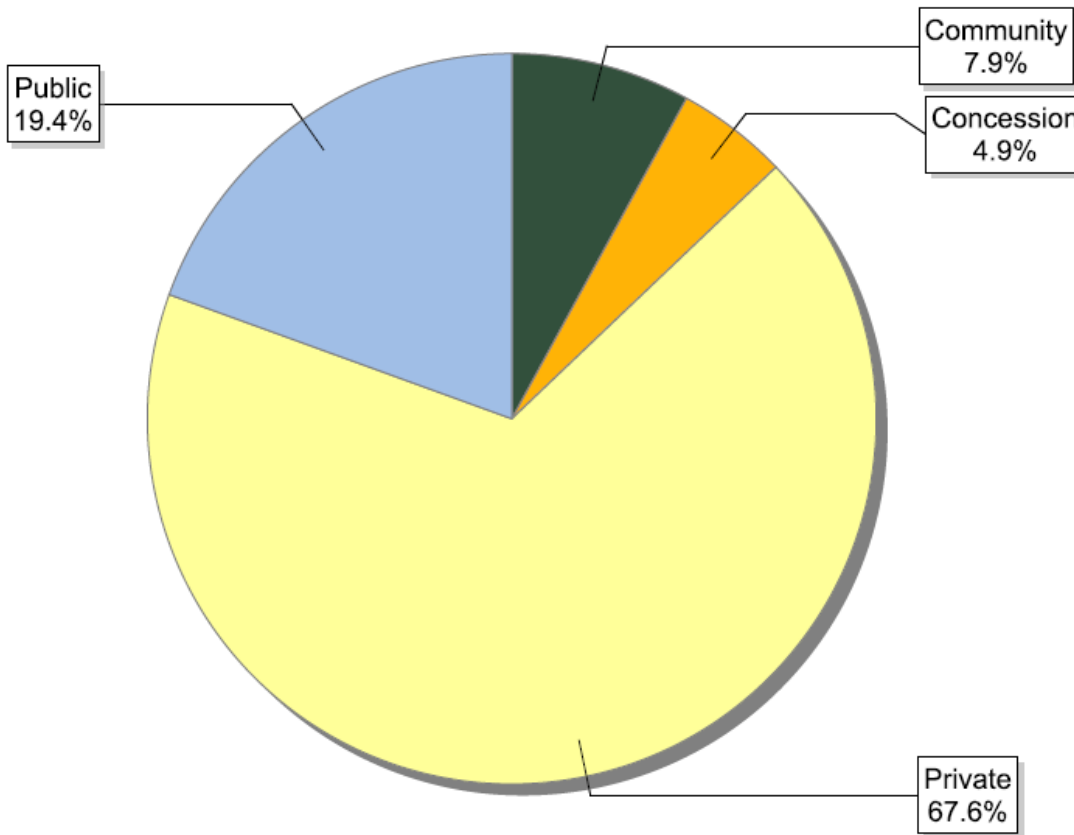

FSC certificates by tenure management: number of certificates globally

Information as of 02/06/2014	Number of Certificates
Community	103
Concession	64
Private	875
Public	252
Total	1294