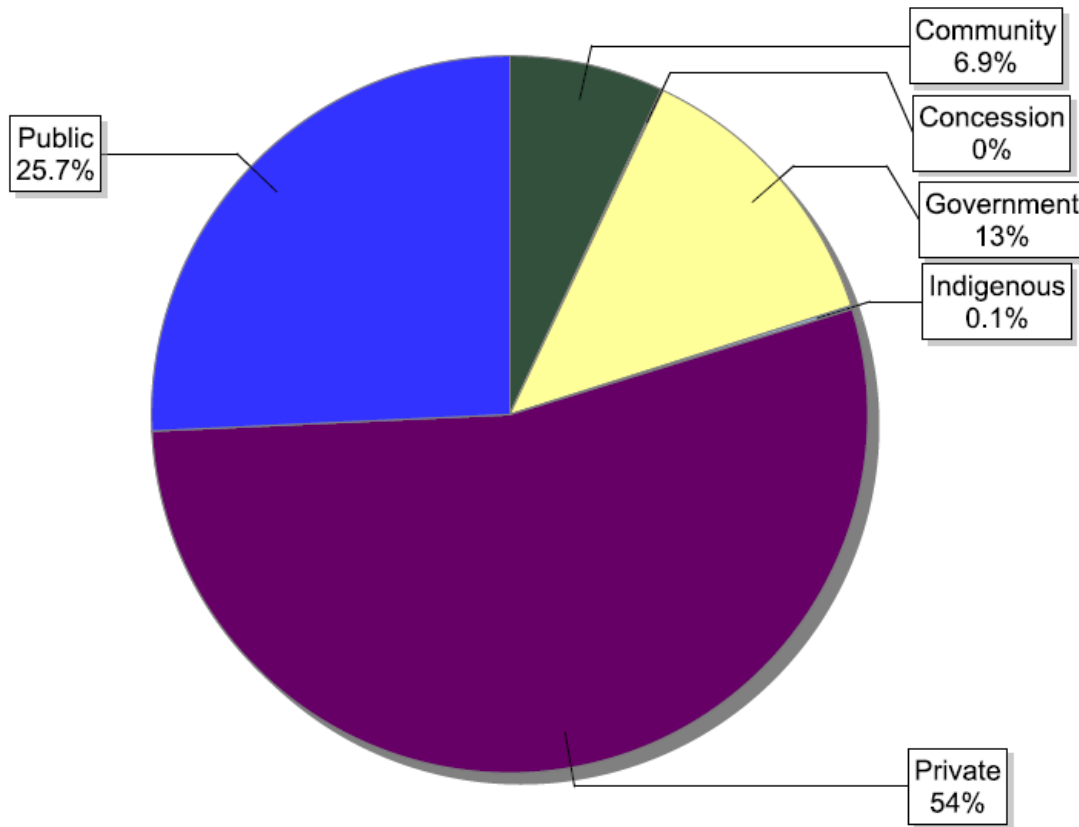

FSC certificates by tenure ownership: number of certificates globally

Information as of 02/06/2014	Number of Certificates
Community	90
Concession	1
Government	169
Indigenous	2
Private	699
Public	333
Total	1294