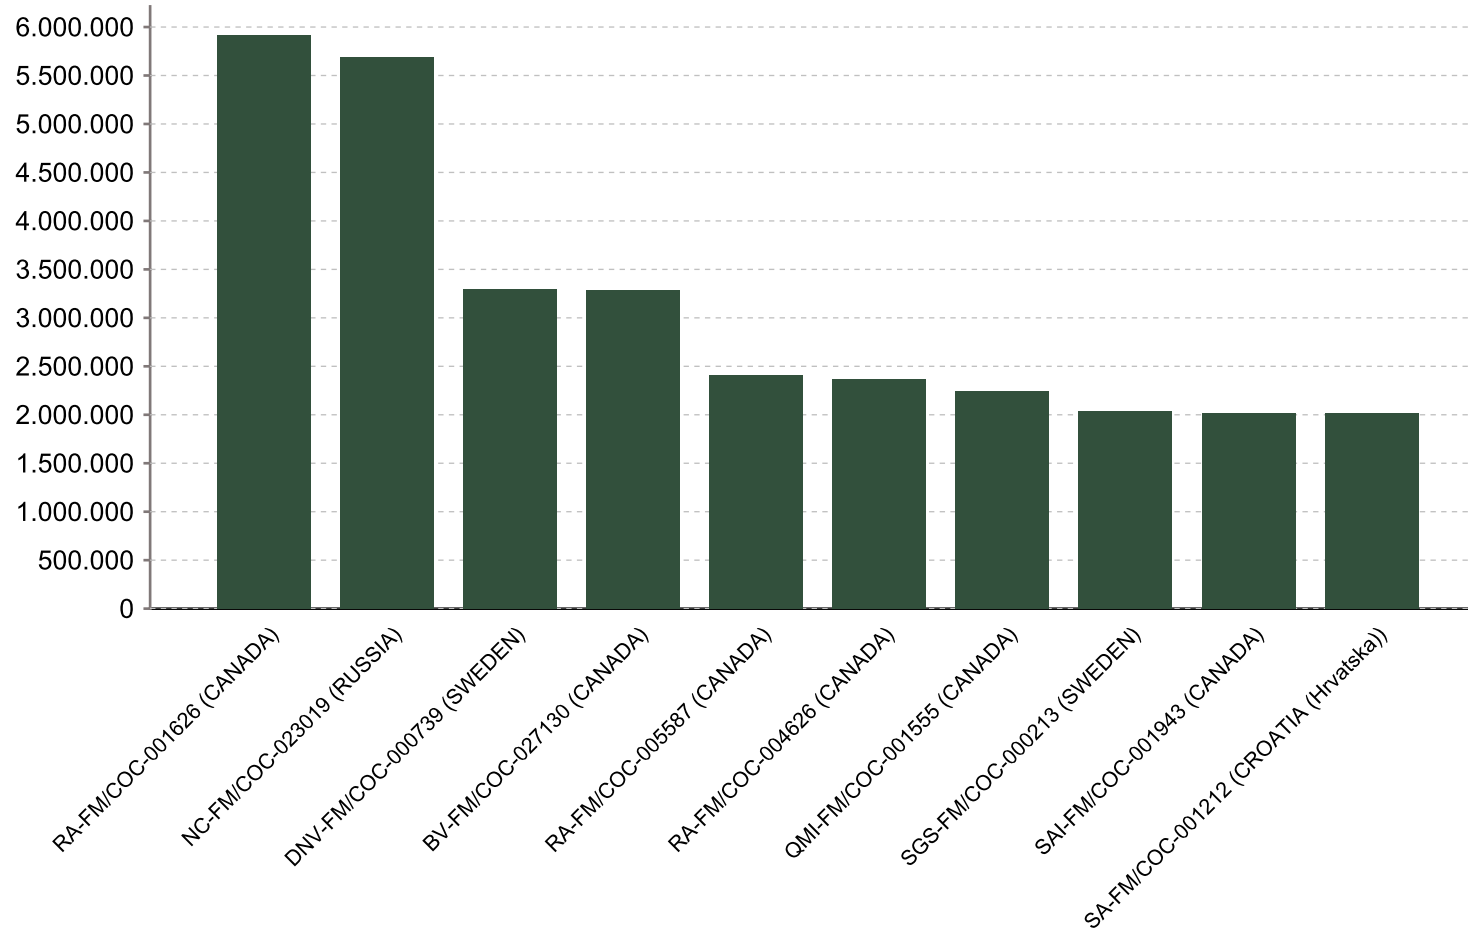

COC over time

Ten largest FSC certificates