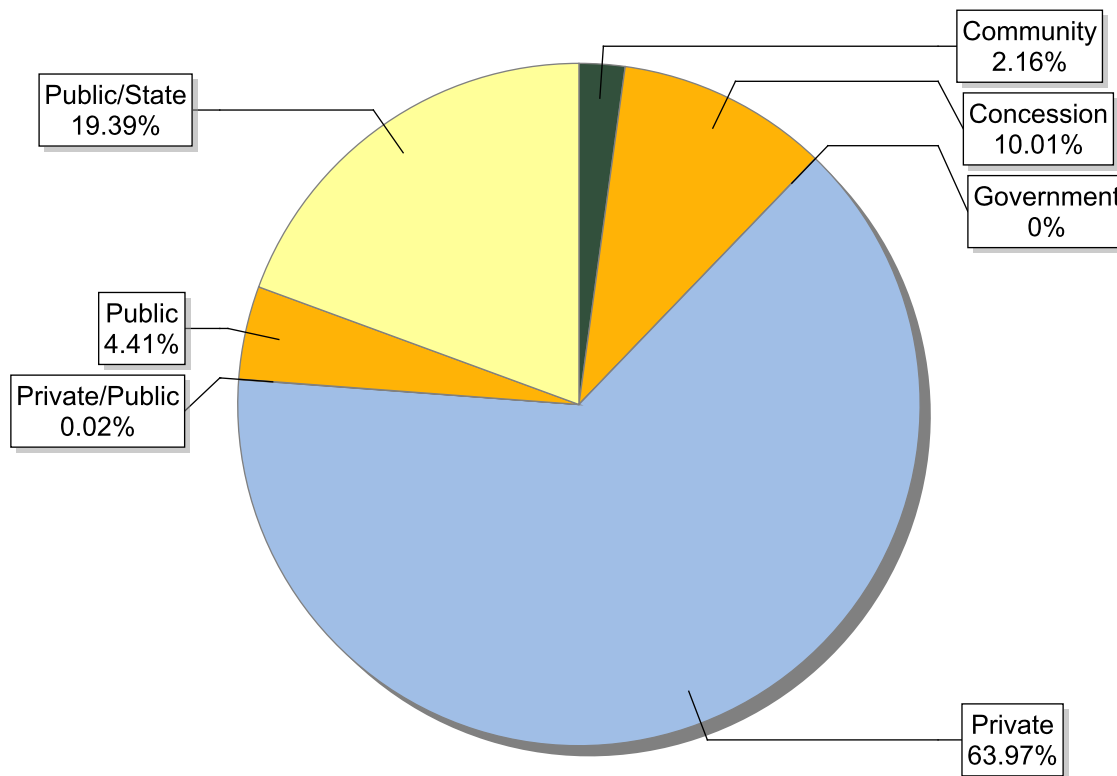

FSC certificates by tenure management: global certified area

Information as of 03/02/2016	Forest area (million ha)
Community	4.06
Concession	18.75
Government	0.01
Private	119.74
Private/Public	0.04
Public	8.26
Public/State	36.30
Total	187.17