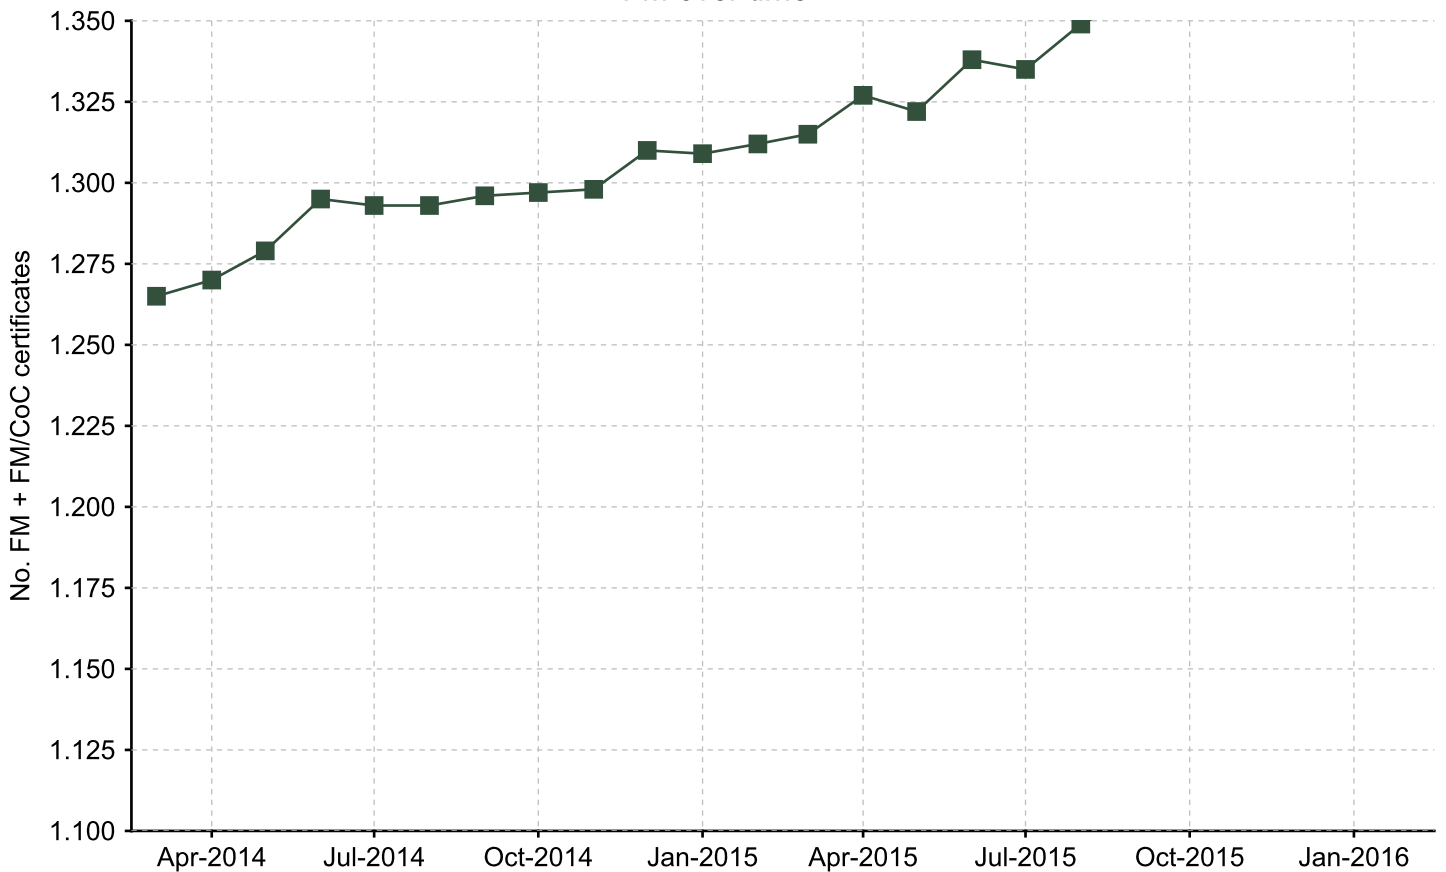

Area over time

FM over time