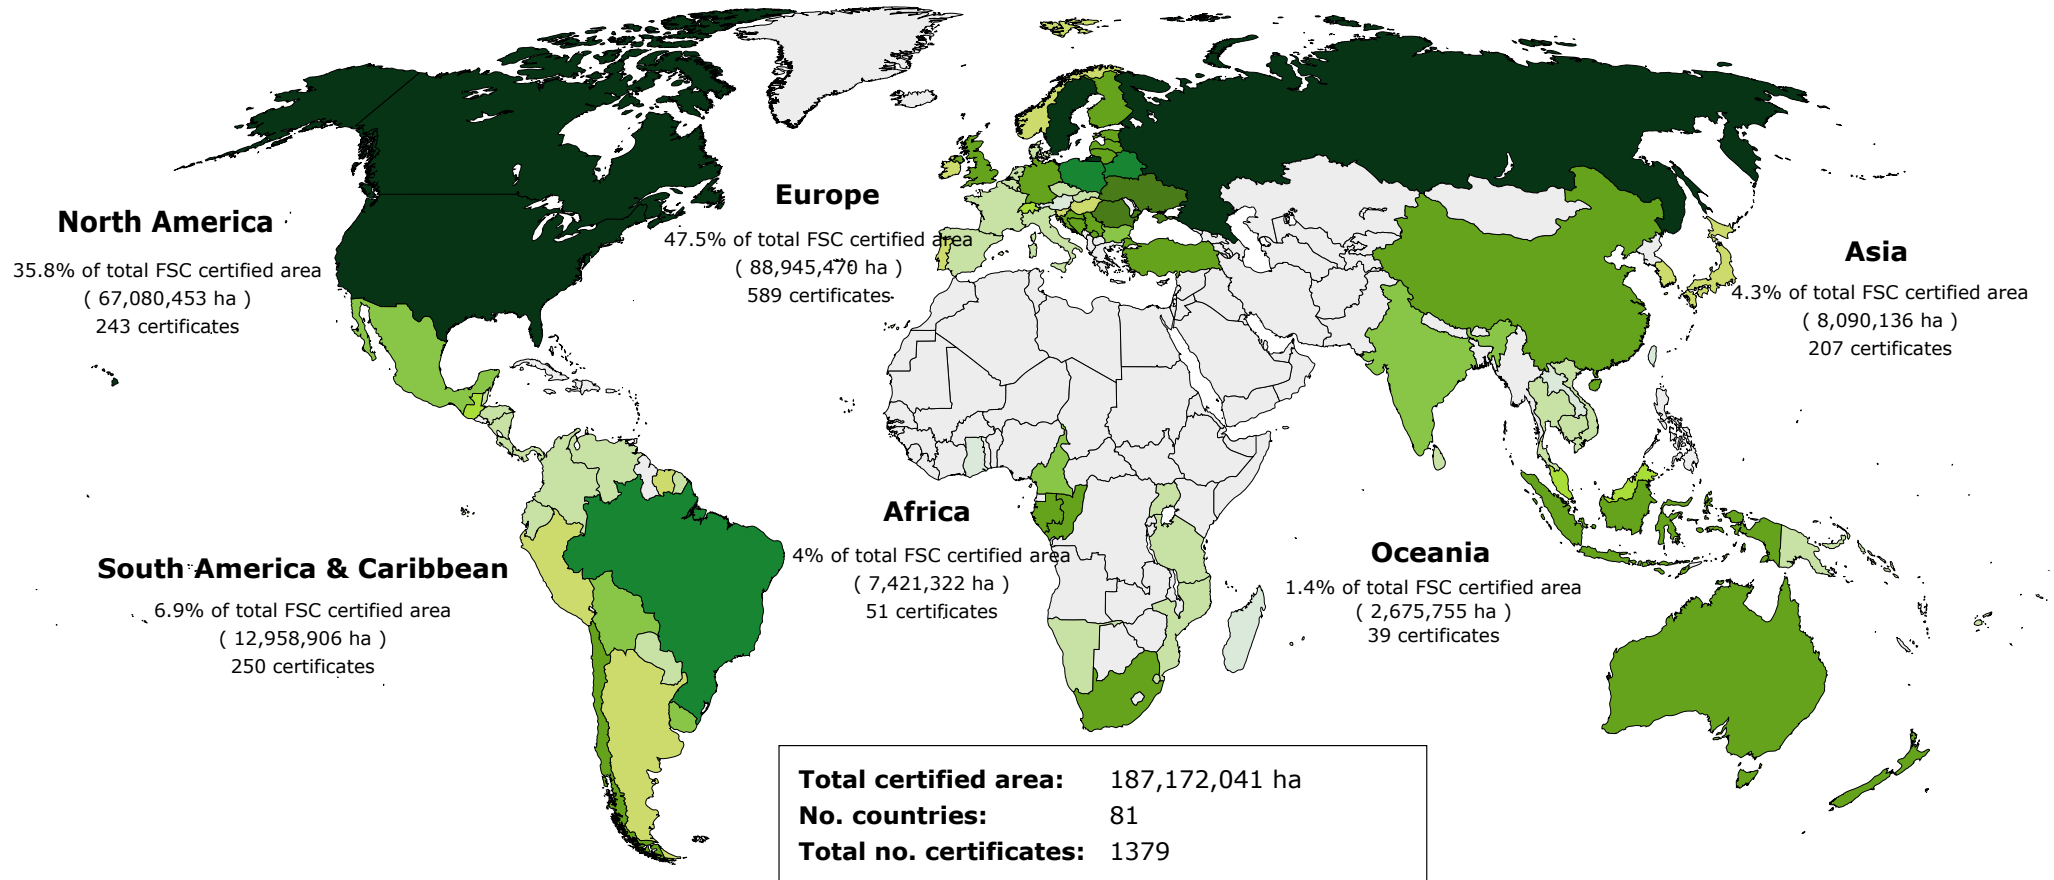

Forest Stewardship Council®

FSC Facts & Figures

February 4, 2016

Global FSC certified forest area

Total FSC certified forest area in ha

Based on numbers from FSC IT/SD
Created: 04.02.2016

Global FSC Chain of Custody Certificates: by Region

Africa	No.
CAMEROON	12
CONGO, THE REPUBLIC OF	2
EGYPT	16
GABON	11
GHANA	5
MADAGASCAR	1
MOROCCO	5
MOZAMBIQUE	1
NAMIBIA	3
SEYCHELLES	1
SOUTH AFRICA	105
TANZANIA, UNITED REPUBLIC OF	1
TUNISIA	5
Grand total	168

PAKISTAN	19
PHILIPPINES	10
QATAR	19
SAUDI ARABIA	12
SINGAPORE	116
SRI LANKA	24
TAIWAN	180
THAILAND	94
TURKEY	214
UNITED ARAB EMIRATES	97
VIETNAM	477
Grand total	8159

Europe	No.
ALBANIA	3
AUSTRIA	274
BELARUS	80
BELGIUM	291
BOSNIA AND HERZEGOVINA	284
BULGARIA	111
CROATIA (Hrvatska)	248
CYPRUS	13
CZECH REPUBLIC	179
DENMARK	261
ESTONIA	220
FINLAND	108
FRANCE	767
GERMANY	2171
GIBRALTAR	1
GREECE	33
HUNGARY	139
IRELAND	109
ITALY	1947
LATVIA	271
LIECHTENSTEIN	4
LITHUANIA	242

PANAMA	4
PARAGUAY	6
PERU	32
SAINT VINCENT AND THE GRENADINES	1
SURINAME	5
URUGUAY	20
VENEZUELA	7
Grand total	1496

North America	No.
BAHAMAS	1
CANADA	787
MEXICO	113
PUERTO RICO	3
UNITED STATES	2897
Grand total	3801