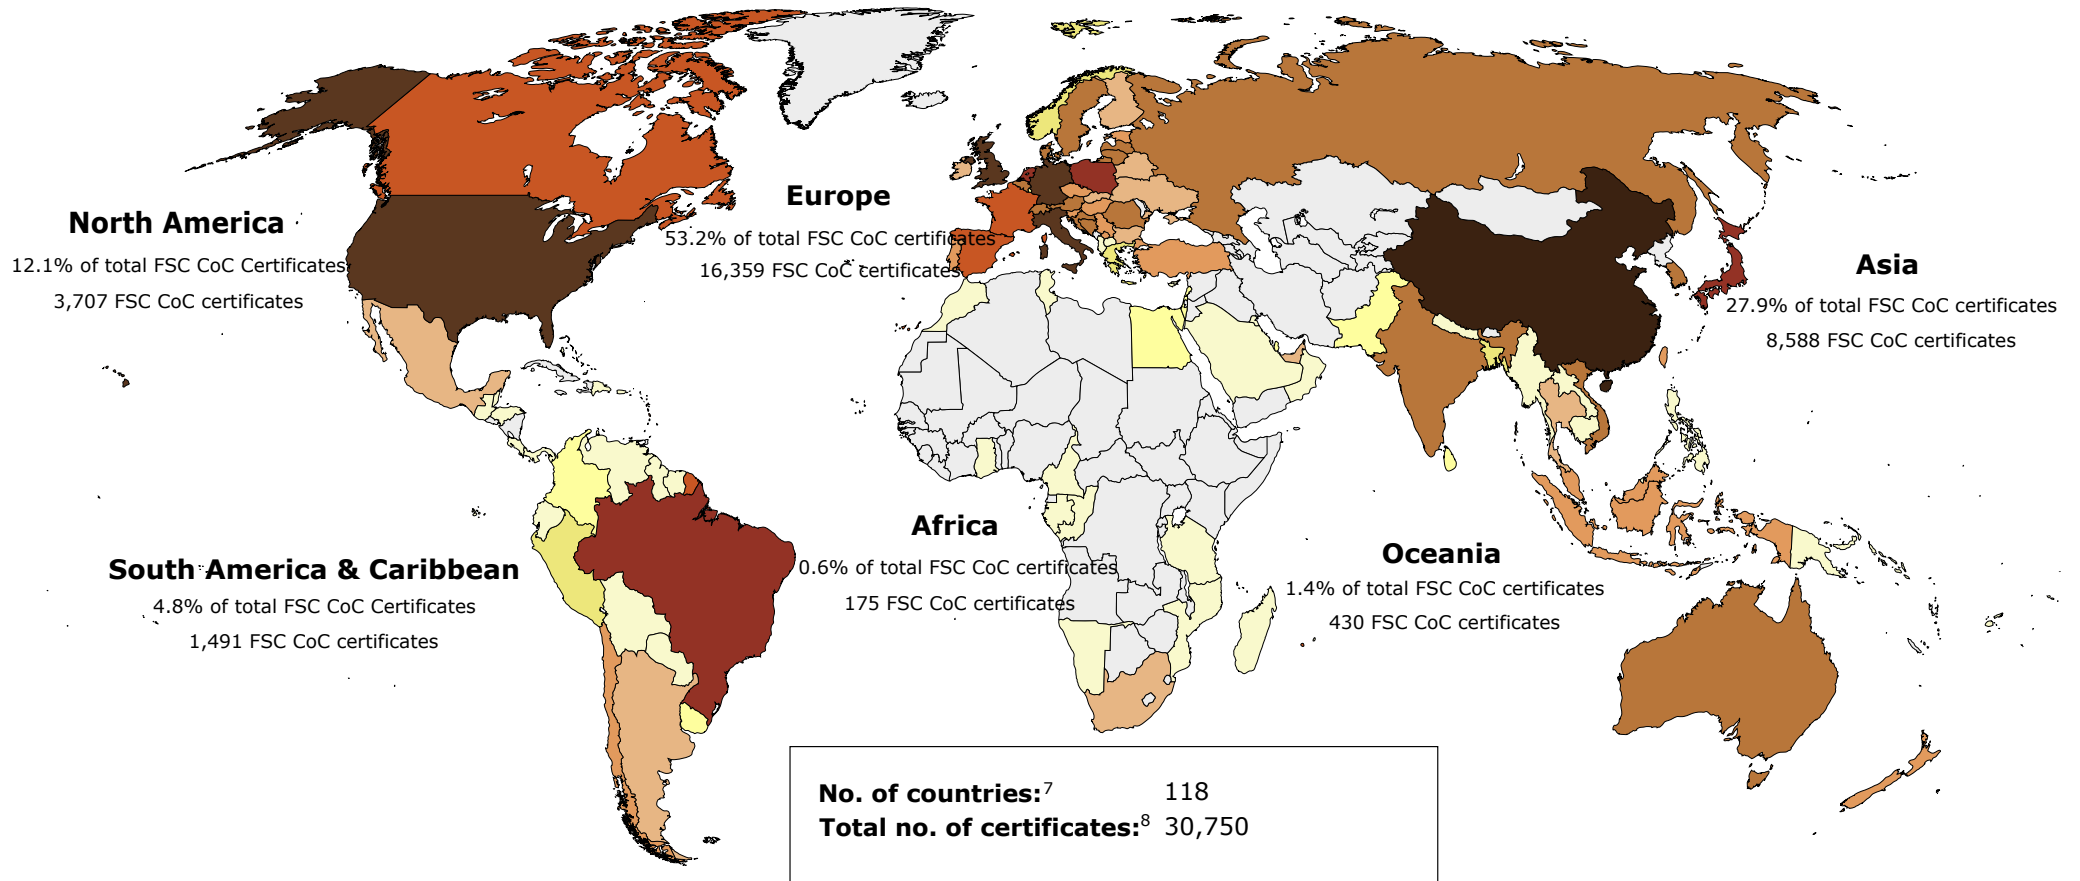

Europe	Total area (ha)	No.
AUSTRIA	587	2
BELARUS	8,278,669	43
BELGIUM	23,259	2
BOSNIA AND HERZEGOVINA	1,495,526	4
BULGARIA	561,685	17
CROATIA	2,039,223	3
CZECH REPUBLIC	49,902	4
DENMARK	214,059	5
ESTONIA	1,264,498	7
FINLAND	1,233,604	6
FRANCE	149,700	8
GERMANY	1,055,073	58
HUNGARY	304,273	6
IRELAND	446,647	2
ITALY	41,444	15
LATVIA	1,702,655	15
LITHUANIA	1,083,790	43
LUXEMBOURG	21,521	3
NETHERLANDS	136,311	3
NORWAY	417,899	5
POLAND	6,939,250	18
PORTUGAL	371,426	25
ROMANIA	2,523,707	15
RUSSIA	41,277,466	138
SERBIA	1,001,347	3
SLOVAKIA	149,387	8
SLOVENIA	260,291	2
SPAIN	247,200	33
SWEDEN	12,216,619	24
SWITZERLAND	606,348	8
UKRAINE	2,992,592	41
UNITED KINGDOM	1,589,518	39

<b>Total</b>	<b>90,695,473</b>	<b>605</b>
--------------	-------------------	------------

Latin America & Caribbean	Total area (ha)	No.
ARGENTINA	448,514	11
BELIZE	197,122	2
BOLIVIA	890,375	8
BRAZIL	6,176,239	110
CHILE	2,303,158	22
COLOMBIA	144,024	10
COSTA RICA	46,677	14
ECUADOR	55,544	4
GUATEMALA	497,968	8
HONDURAS	20,164	1
NICARAGUA	21,696	7
PANAMA	42,884	9
PARAGUAY	25,022	3
PERU	498,837	7
SURINAME	386,200	4
URUGUAY	964,608	23
VENEZUELA	155,839	2
<b>Total</b>	<b>12,874,872</b>	<b>245</b>

Number of countries:<sup>4</sup> 81  
Total number of certificates:<sup>5</sup> 1,402  
Total FSC-certified forest area:<sup>6</sup> 191,023,790

Global FSC Chain of Custody certificates

Number of FSC CoC certificates

PANAMA	4
PARAGUAY	6
PERU	33
SAINT VINCENT AND THE GRENADINES	1
SURINAME	6
URUGUAY	19
VENEZUELA	6
Total	1,491

North America	No.
BAHAMAS	1
CANADA	767
MEXICO	119
PUERTO RICO	3
UNITED STATES	2,817
Total	3,707