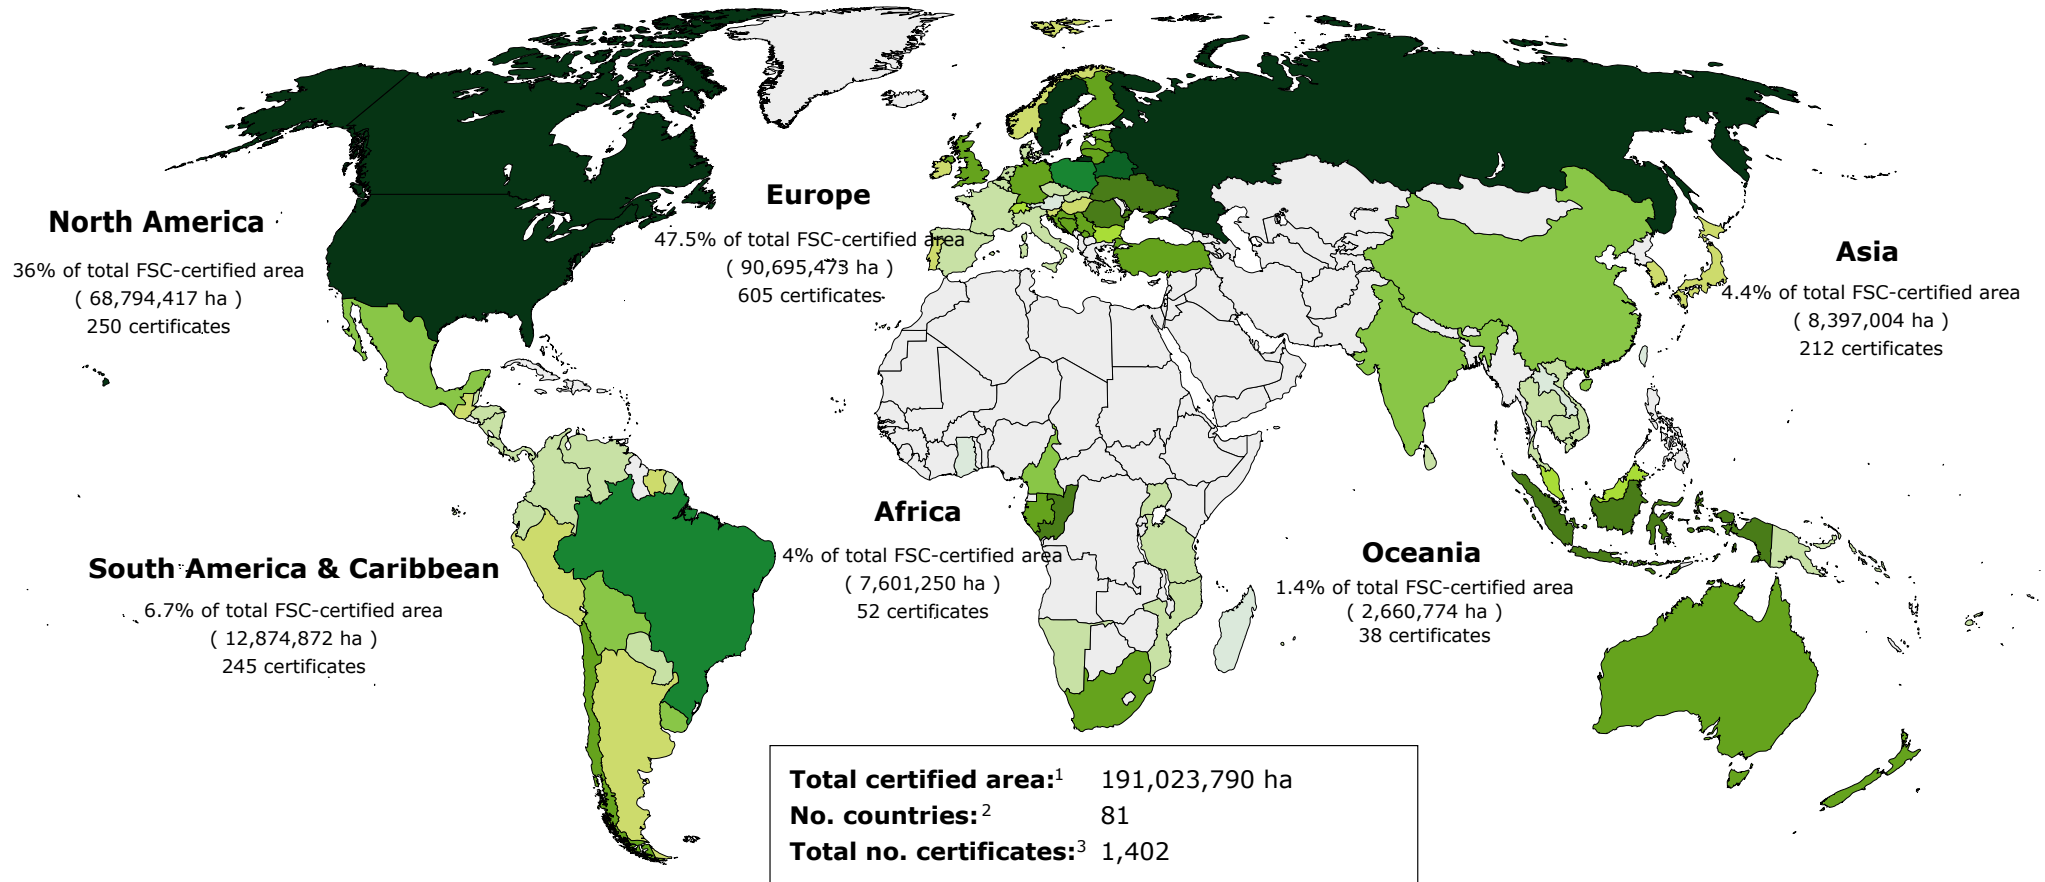

Forest Stewardship Council®

# FSC Facts & Figures

July 4, 2016

Global FSC-certified forest area

Total FSC-certified forest area in ha

Based on numbers from FSC International  
Created: 04.07.2016

Global FSC-certified Area and Number of Certificates: by region and country

Latin America & Caribbean	No.
ARGENTINA	116
BELIZE	2
BOLIVIA	12
BRAZIL	1,081
BRITISH VIRGIN ISLANDS	5
CAYMAN ISLANDS	1
CHILE	135
COLOMBIA	29
COSTA RICA	5
DOMINICAN REPUBLIC	2
ECUADOR	12
GUATEMALA	11
GUYANA	3
HONDURAS	2

PANAMA	4
PARAGUAY	6
PERU	33
SAINT VINCENT AND THE GRENADINES	1
SURINAME	6
URUGUAY	19
VENEZUELA	6
Total	1,491

North America	No.
BAHAMAS	1
CANADA	767
MEXICO	119
PUERTO RICO	3
UNITED STATES	2,817
Total	3,707