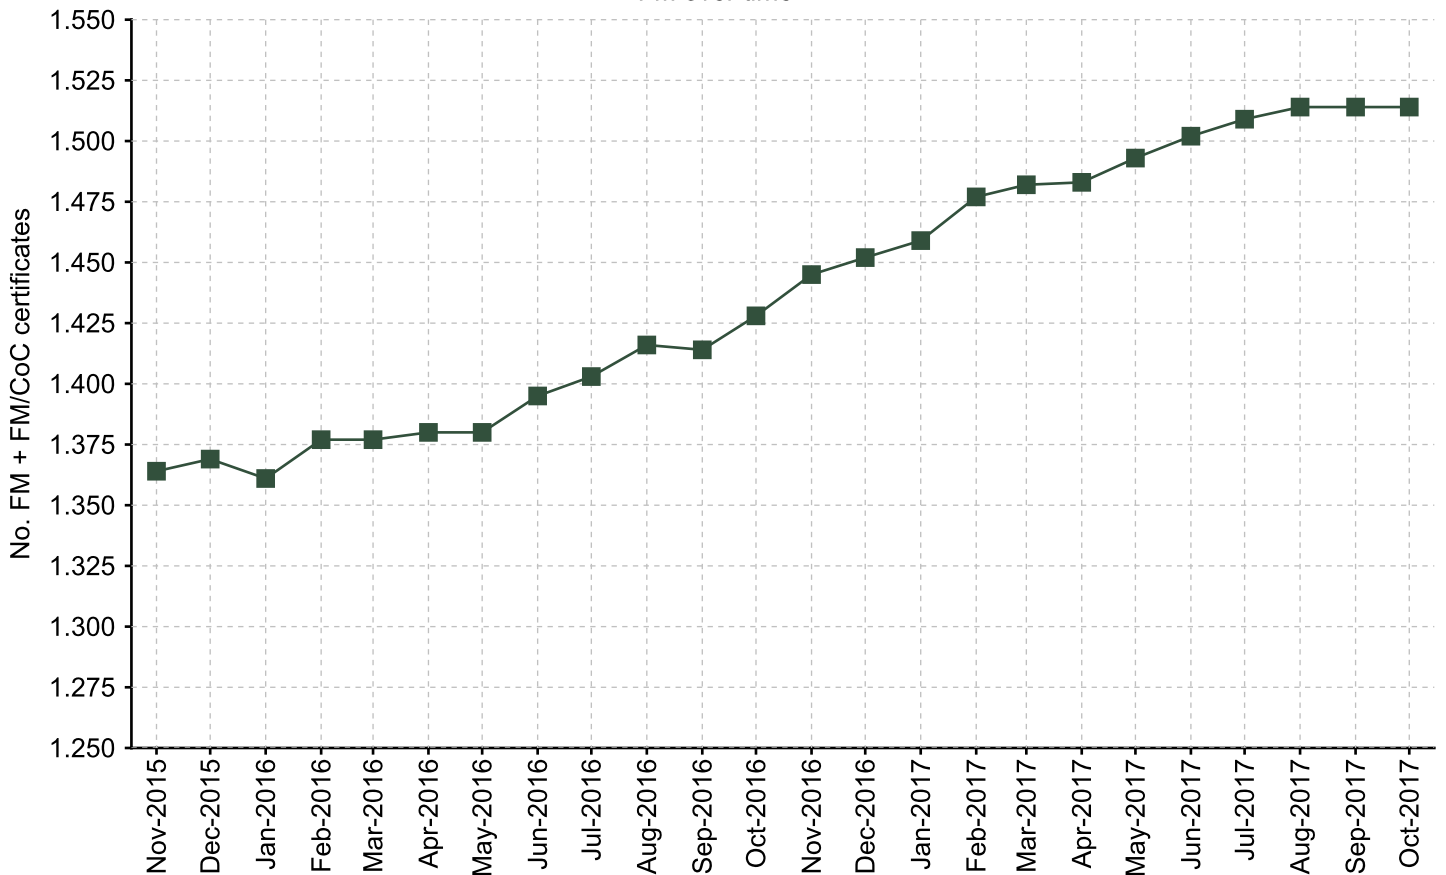

### Ten largest FSC certificates

COC over time

FM over time

Area over time

**Endnotes:**

- <sup>1</sup> Total forest area in ha worldwide under FSC forest management certification (includes FM and FM/CoC certificates).
- <sup>2</sup> Total number of countries worldwide in which FSC forest management certificates (includes FM and FM/CoC certificates) are issued.
- <sup>3</sup> Total number of FSC forest management certificates (FM and FM/CoC) issued globally.
- <sup>4</sup> Total number of countries worldwide in which FSC forest management certificates (FM and FM/CoC) are issued.
- <sup>5</sup> Total number of FSC forest management certificates (FM and FM/CoC) issued worldwide.
- <sup>6</sup> Total forest area in ha worldwide under FSC forest management certification (FM and FM/CoC).
- <sup>7</sup> Total number of countries worldwide in which FSC CoC certificates are issued.
- <sup>8</sup> Total number of FSC CoC certificates issued worldwide.
- <sup>9</sup> Total number of countries worldwide in which FSC CoC certificates are issued
- <sup>10</sup> Total number of FSC CoC certificates issued worldwide.