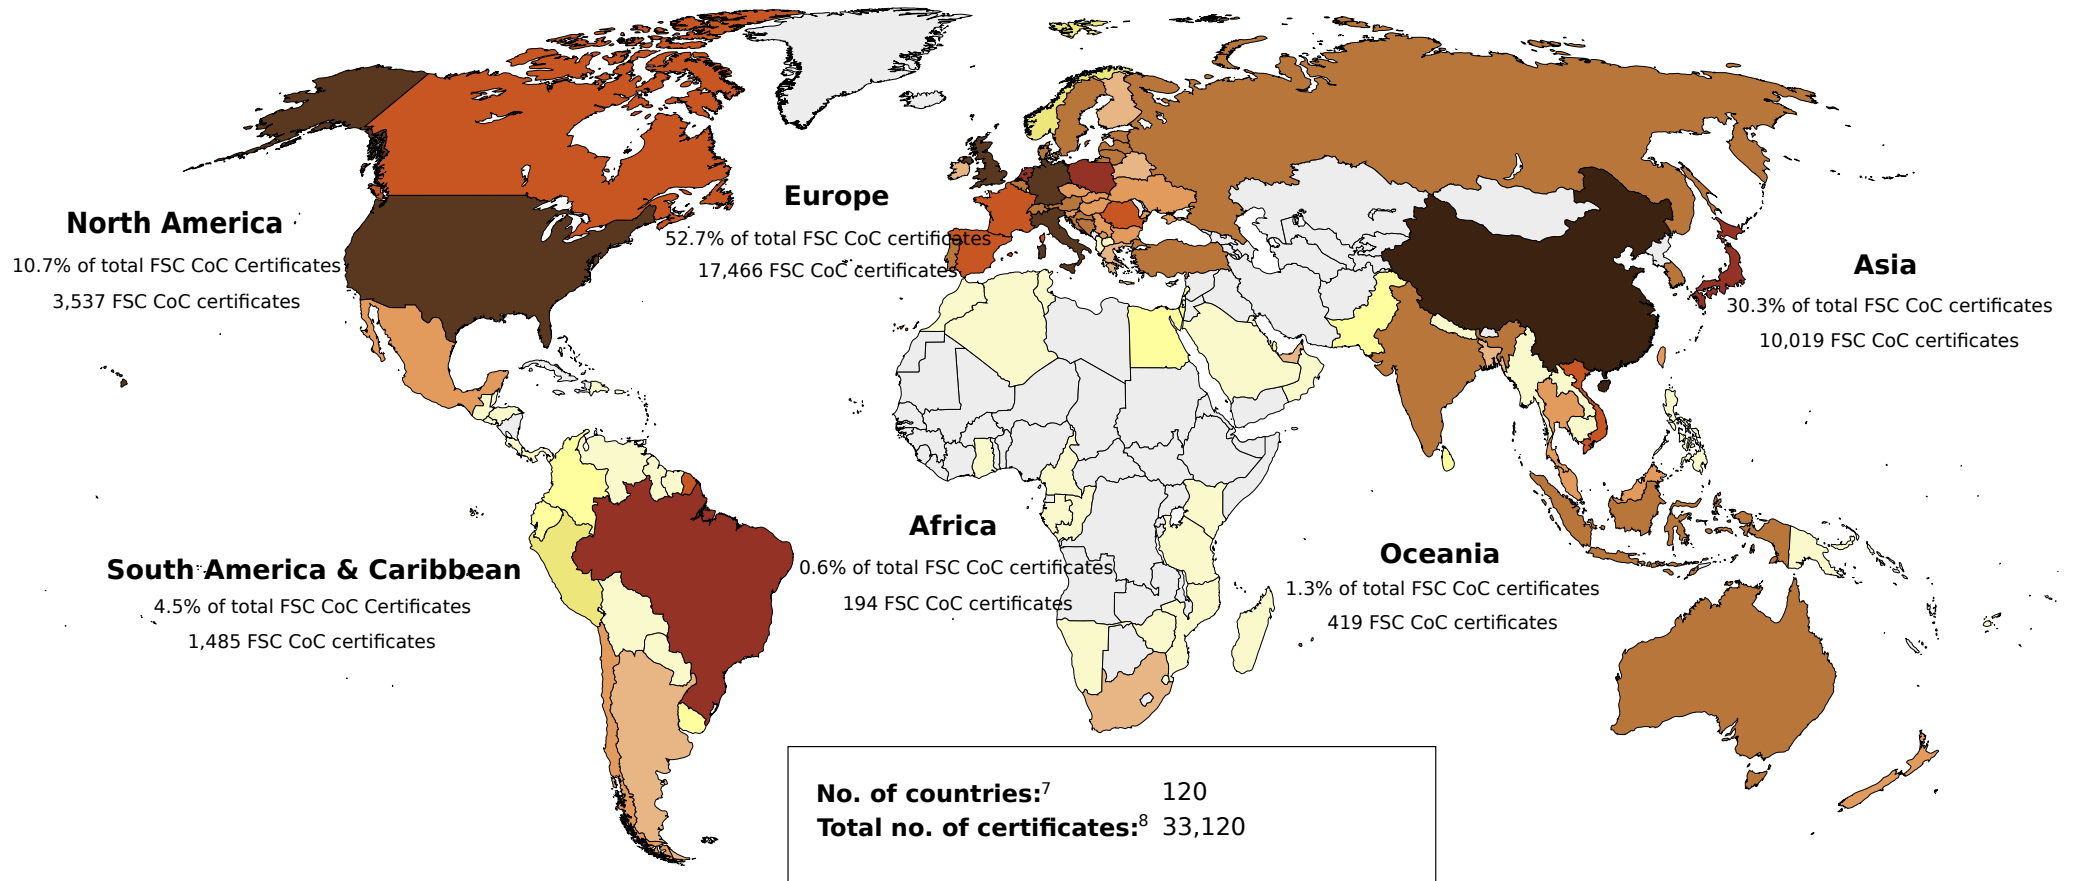

Europe	Total area (ha)	No.
AUSTRIA	587	2
BELARUS	8,326,607	58
BELGIUM	23,259	2
BOSNIA AND HERZEGOVINA	1,532,625	5
BULGARIA	1,273,659	24
CROATIA	2,039,241	3
CZECH REPUBLIC	52,582	5
DENMARK	212,654	5
ESTONIA	1,428,767	8
FINLAND	1,478,032	7
FRANCE	40,083	7
GERMANY	1,159,650	58
HUNGARY	304,428	6
IRELAND	446,222	2
ITALY	63,744	17
LATVIA	1,022,196	15
LITHUANIA	1,094,362	45
LUXEMBOURG	22,062	3
NETHERLANDS	169,647	4
NORWAY	444,823	5
POLAND	6,936,469	19
PORTUGAL	383,489	34
ROMANIA	2,667,345	26
RUSSIA	43,462,516	146
SERBIA	963,955	3
SLOVAKIA	146,832	10
SLOVENIA	264,971	2
SPAIN	260,307	27
SWEDEN	12,255,794	23
SWITZERLAND	615,332	8
UKRAINE	3,686,195	74
UNITED KINGDOM	1,610,965	33

<b>Total</b>	<b>94,389,400</b>	<b>686</b>
--------------	-------------------	------------

Latin America & Caribbean	Total area (ha)	No.
ARGENTINA	468,003	11
BELIZE	197,122	2
BOLIVIA	981,862	8
BRAZIL	6,285,838	114
CHILE	2,255,841	22
COLOMBIA	152,543	10
COSTA RICA	40,029	15
DOMINICAN REPUBLIC	365	1
ECUADOR	56,604	4
GUATEMALA	506,353	11
GUYANA	371,680	1
HONDURAS	17,815	1
NICARAGUA	25,931	7
PANAMA	22,501	8
PARAGUAY	38,880	4
PERU	704,238	11
SURINAME	363,090	4
URUGUAY	947,236	23
VENEZUELA	155,839	2
<b>Total</b>	<b>13,591,771</b>	<b>259</b>

Number of countries:<sup>4</sup> 84  
Total number of certificates:<sup>5</sup> 1,514  
Total FSC-certified forest area:<sup>6</sup> 195,749,313

Global FSC Chain of Custody certificates

Number of FSC CoC certificates

Based on numbers from FSC International  
Created: 04.10.2017

Global FSC Chain of Custody certificates: by region and country

Africa	No.
ALGERIA	1
CAMEROON	10
CONGO, THE REPUBLIC OF	3
EGYPT	27
GABON	10
GHANA	6
KENYA	1
MADAGASCAR	1
MAURITIUS	1
MOROCCO	4
MOZAMBIQUE	2
NAMIBIA	3
SEYCHELLES	3
SOUTH AFRICA	114
SWAZILAND	2
TANZANIA, UNITED REPUBLIC OF	1
TUNISIA	4
ZIMBABWE	1
<b>Total</b>	<b>194</b>