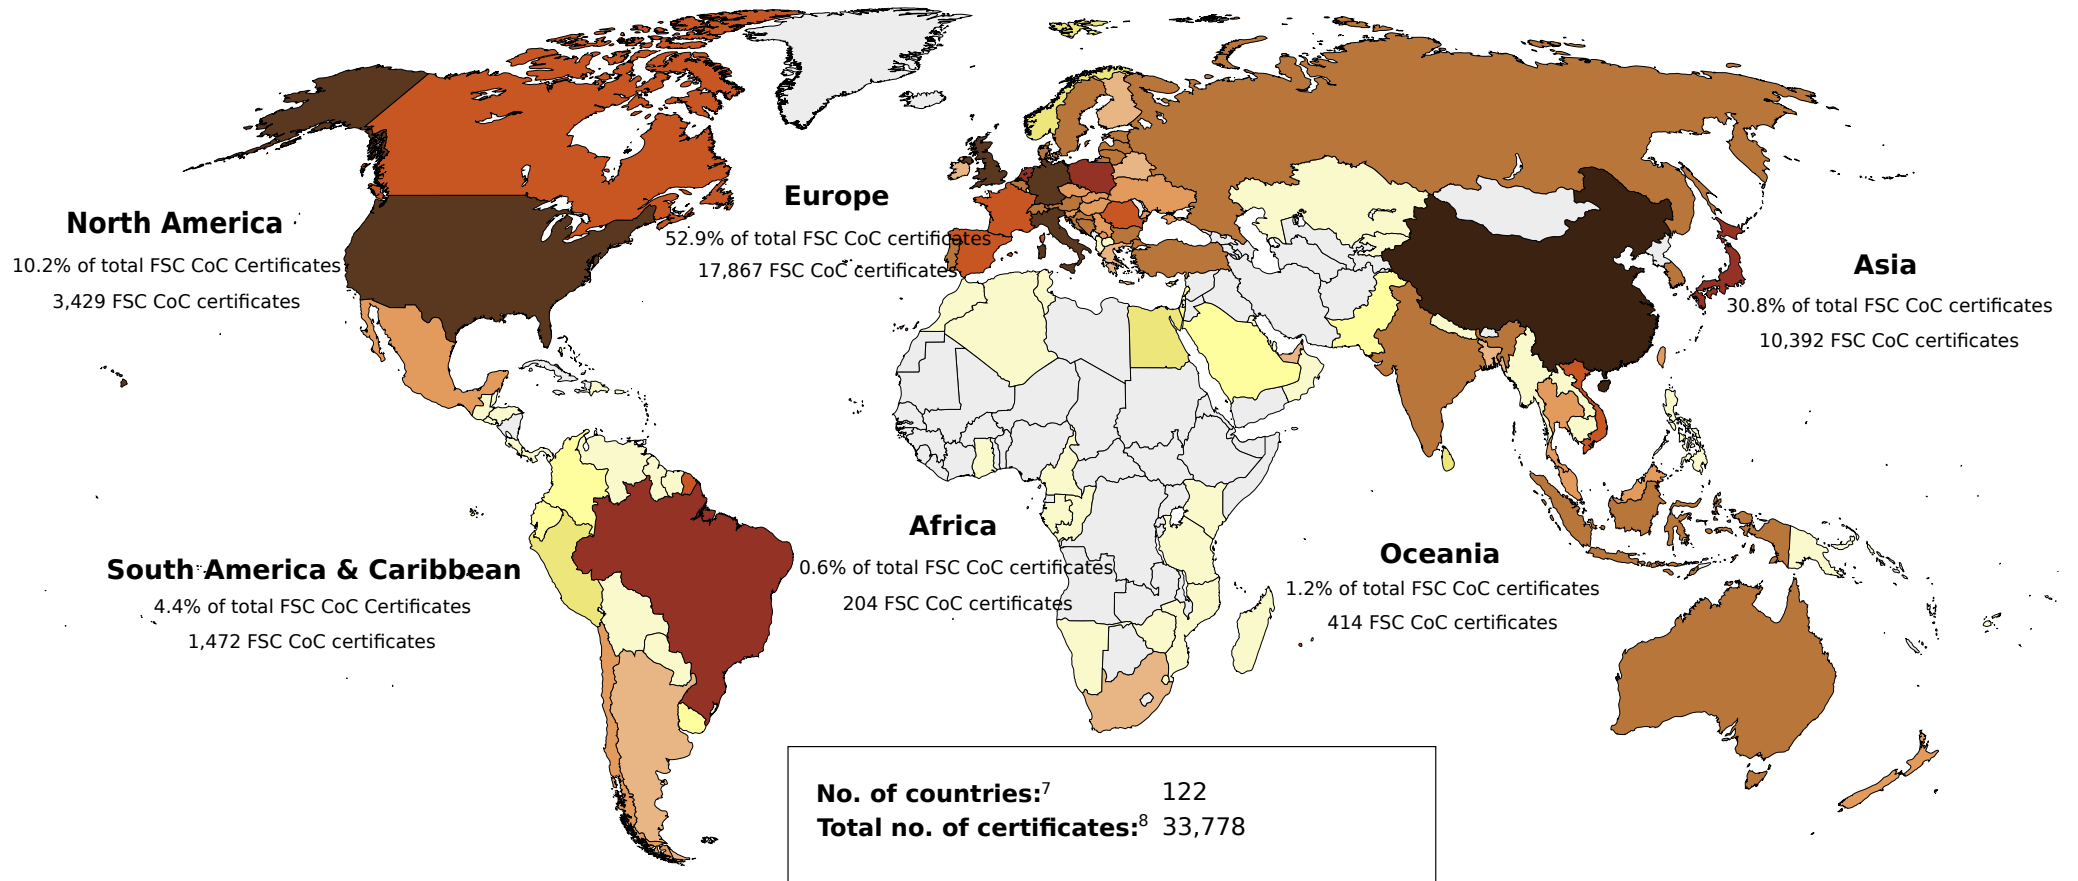

Europe	Total area (ha)	No.
AUSTRIA	587	2
BELARUS	8,753,000	61
BELGIUM	24,036	3
BOSNIA AND HERZEGOVINA	1,625,444	6
BULGARIA	1,465,080	27
CROATIA	2,044,714	3
CZECH REPUBLIC	53,379	5
DENMARK	212,739	4
ESTONIA	1,478,412	8
FINLAND	1,611,184	8
FRANCE	43,423	7
GERMANY	1,157,103	59
HUNGARY	304,118	6
IRELAND	446,222	2
ITALY	63,744	17
LATVIA	1,020,999	15
LITHUANIA	1,125,387	46
LUXEMBOURG	22,062	3
NETHERLANDS	167,831	3
NORWAY	444,750	5
POLAND	6,936,347	19
PORTUGAL	391,677	34
ROMANIA	2,675,623	27
RUSSIA	46,057,799	155
SERBIA	963,955	3
SLOVAKIA	145,398	9
SLOVENIA	264,971	2
SPAIN	262,405	27
SWEDEN	12,213,161	22
SWITZERLAND	616,130	8
UKRAINE	4,024,154	89
UNITED KINGDOM	1,611,215	32

<b>Total</b>	<b>98,227,049</b>	<b>717</b>
--------------	-------------------	------------

Latin America & Caribbean	Total area (ha)	No.
ARGENTINA	468,046	11
BELIZE	197,122	2
BOLIVIA	981,862	8
BRAZIL	6,548,169	115
CHILE	2,297,282	23
COLOMBIA	150,037	9
COSTA RICA	38,939	13
DOMINICAN REPUBLIC	365	1
ECUADOR	57,466	4
GUATEMALA	507,822	11
GUYANA	371,680	1
HONDURAS	17,815	1
NICARAGUA	22,903	6
PANAMA	22,501	8
PARAGUAY	41,268	4
PERU	805,831	11
SURINAME	363,090	4
URUGUAY	952,854	22
VENEZUELA	155,839	2
<b>Total</b>	<b>14,000,890</b>	<b>256</b>

Number of countries:<sup>4</sup> 85  
Total number of certificates:<sup>5</sup> 1,547  
Total FSC-certified forest area:<sup>6</sup> 199,922,392

Global FSC Chain of Custody certificates

Number of FSC CoC certificates

Based on numbers from FSC International  
Created: 09.02.2018

Global FSC Chain of Custody certificates: by region and country

Africa	No.
ALGERIA	1
CAMEROON	10
CONGO, THE REPUBLIC OF	3
EGYPT	33
GABON	10
GHANA	6
KENYA	1
MADAGASCAR	1
MAURITIUS	1
MOROCCO	6
MOZAMBIQUE	2
NAMIBIA	7
SEYCHELLES	3
SOUTH AFRICA	112
SWAZILAND	2
TANZANIA, UNITED REPUBLIC OF	1
TUNISIA	4
ZIMBABWE	1
<b>Total</b>	<b>204</b>