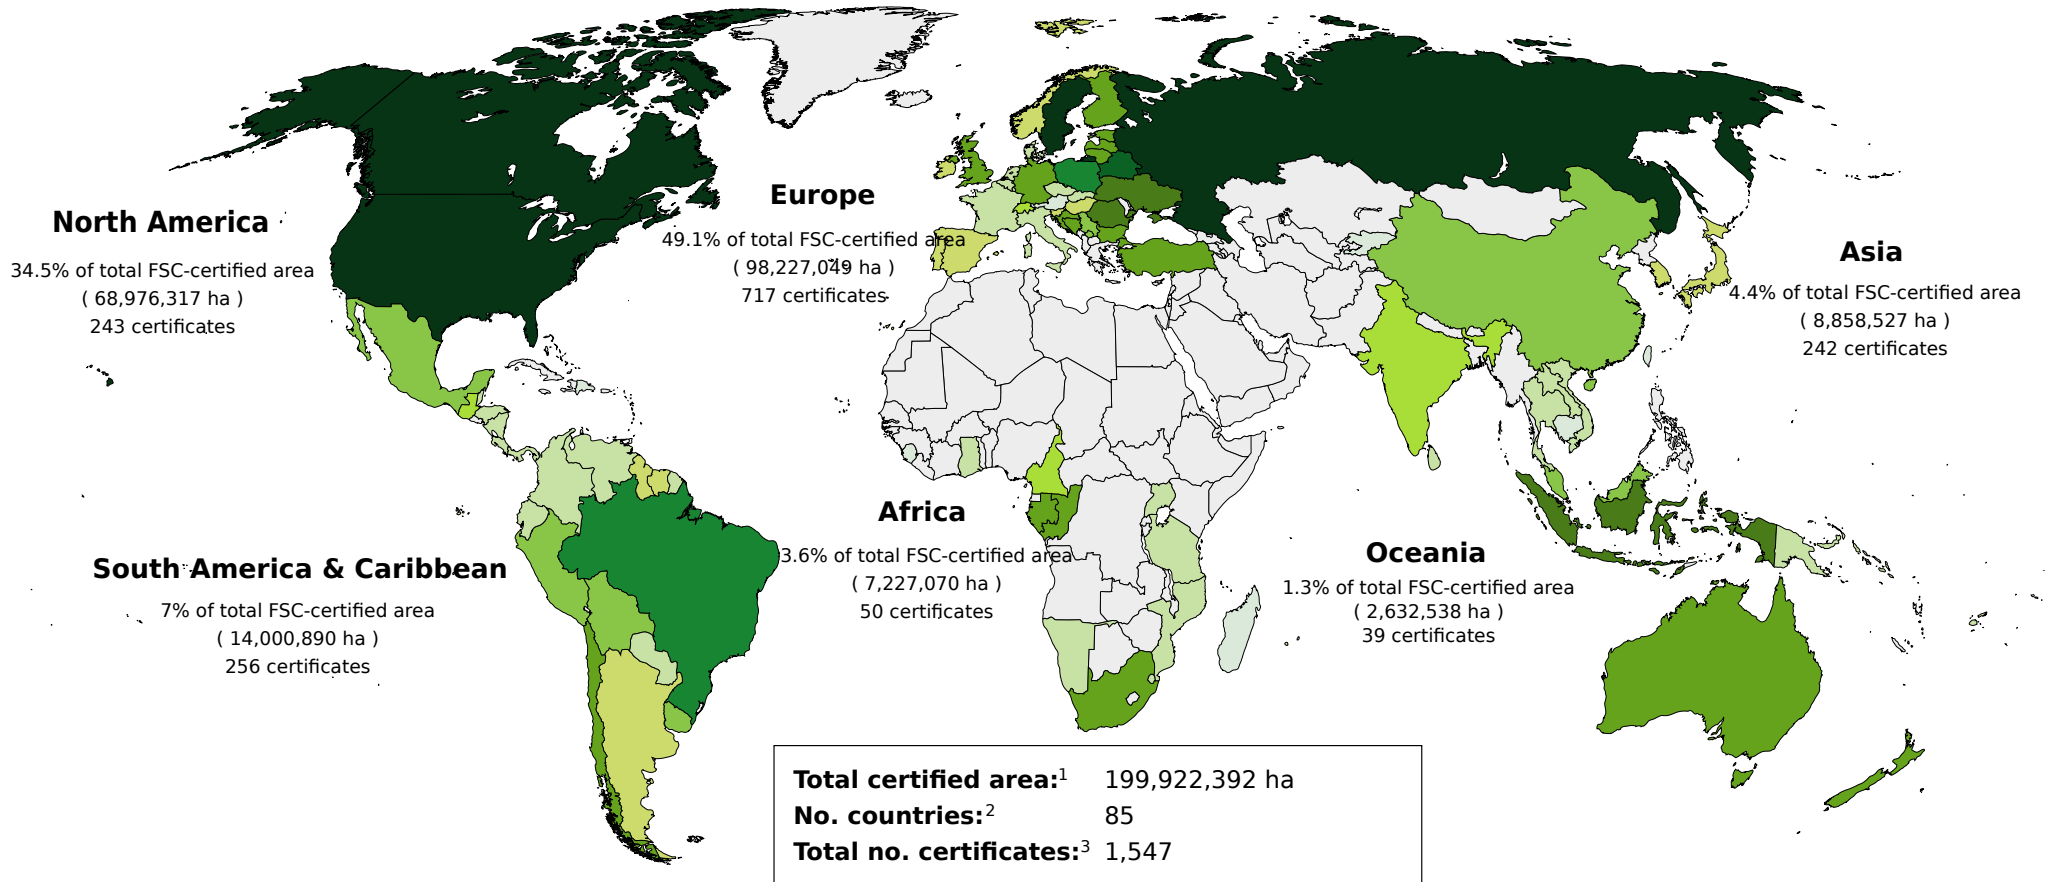

Forest Stewardship Council®

# FSC Facts & Figures

February 9, 2018

Global FSC-certified forest area

Total FSC-certified forest area in ha

Based on numbers from FSC International  
Created: 09.02.2018

Global FSC-certified Area and Number of Certificates: by region and country

Africa	Total area (ha)	No.
CAMEROON	697,643	3
CONGO, THE REPUBLIC OF	2,410,693	4
GABON	2,042,616	3
GHANA	11,517	2
MADAGASCAR	1,298	1
MOZAMBIQUE	50,753	2
NAMIBIA	199,913	5
SIERRA LEONE	3,137	1
SOUTH AFRICA	1,491,147	20
SWAZILAND	123,824	4
TANZANIA, UNITED	153,655	2
UGANDA	40,875	3
<b>Total</b>	<b>7,227,070</b>	<b>50</b>

Latin America & Caribbean	No.
ARGENTINA	117
BAHAMAS	1
BELIZE	1
BOLIVIA	12
BRAZIL	1,008
BRITISH VIRGIN ISLANDS	6
CAYMAN ISLANDS	1
CHILE	171
COLOMBIA	28
COSTA RICA	8
DOMINICAN REPUBLIC	2

ECUADOR	16
EL SALVADOR	4
GUATEMALA	10
GUYANA	3
HONDURAS	3
PANAMA	3
PARAGUAY	7
PERU	38
PUERTO RICO	2
SAINT VINCENT AND THE GRENADINES	1
SURINAME	6
URUGUAY	19
VENEZUELA	6
Total	1,473