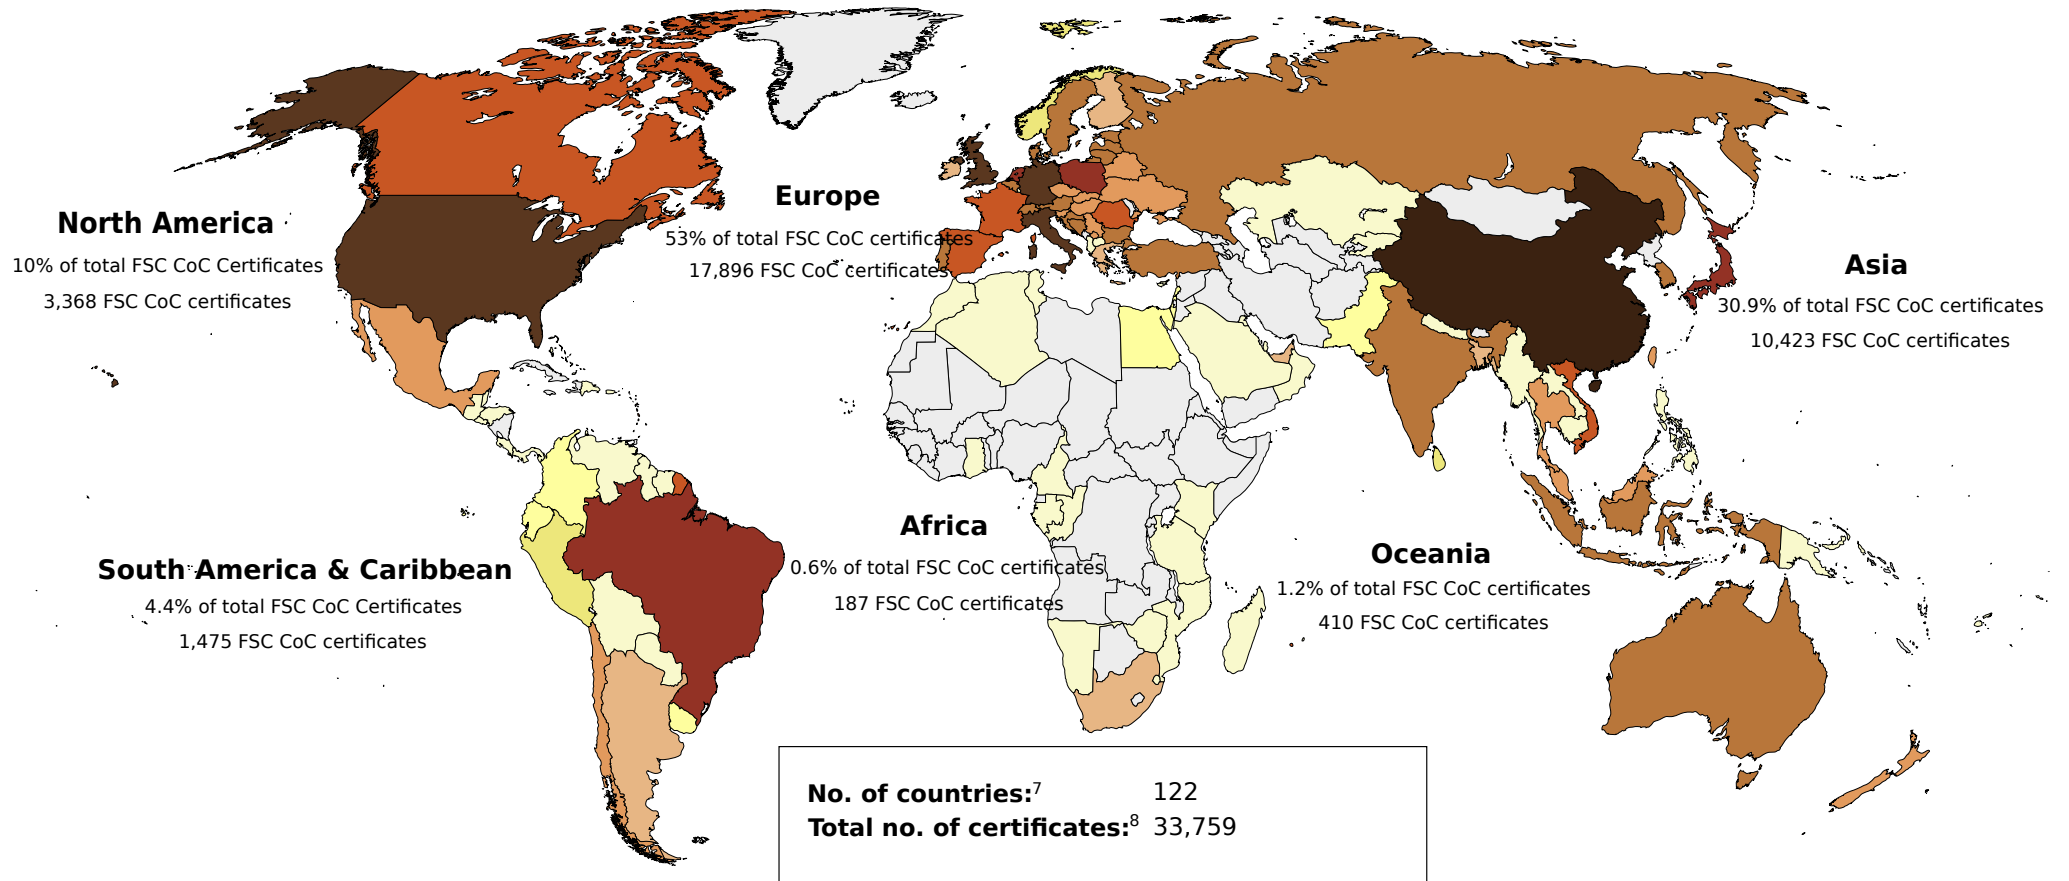

Europe	Total area (ha)	No.
AUSTRIA	587	2
BELARUS	8,753,000	61
BELGIUM	24,242	3
BOSNIA AND HERZEGOVINA	1,654,459	6
BULGARIA	1,465,239	27
CROATIA	2,048,517	3
CZECH REPUBLIC	53,379	5
DENMARK	212,739	4
ESTONIA	1,478,487	8
FINLAND	1,611,184	8
FRANCE	56,204	8
GERMANY	1,157,120	59
HUNGARY	304,118	6
IRELAND	446,222	2
ITALY	63,744	17
LATVIA	1,043,340	15
LITHUANIA	1,124,977	46
LUXEMBOURG	22,062	3
NETHERLANDS	167,995	3
NORWAY	444,750	5
POLAND	6,919,055	19
PORTUGAL	392,908	34
ROMANIA	2,685,006	28
RUSSIA	46,021,489	155
SERBIA	963,955	3
SLOVAKIA	146,415	9
SLOVENIA	264,971	2
SPAIN	269,331	28
SWEDEN	12,239,373	22
SWITZERLAND	616,426	8
UKRAINE	3,995,095	90
UNITED KINGDOM	1,611,064	32

Total	98,257,452	721
--------------	-------------------	------------

Latin America & Caribbean	Total area (ha)	No.
ARGENTINA	468,938	11
BELIZE	197,122	2
BOLIVIA	981,862	8
BRAZIL	6,601,911	119
CHILE	2,297,758	23
COLOMBIA	150,037	9
COSTA RICA	39,008	14
DOMINICAN REPUBLIC	365	1
ECUADOR	57,466	4
GUATEMALA	503,747	11
GUYANA	371,680	1
HONDURAS	17,815	1
NICARAGUA	22,903	6
PANAMA	22,501	8
PARAGUAY	29,600	3
PERU	805,831	11
SURINAME	46,325	2
URUGUAY	953,053	22
VENEZUELA	16,752	1
Total	13,584,675	257

Number of countries:⁴ 85
Total number of certificates:⁵ 1,553
Total FSC-certified forest area:⁶ 199,274,840

Global FSC Chain of Custody certificates

Number of FSC CoC certificates

Based on numbers from FSC International
Created: 03.04.2018

Global FSC Chain of Custody certificates: by region and country

Africa	No.
ALGERIA	1
CAMEROON	6
CONGO, THE REPUBLIC OF	3
EGYPT	27
GABON	10
GHANA	6
KENYA	2
MADAGASCAR	1
MAURITIUS	1
MOROCCO	6
MOZAMBIQUE	1
NAMIBIA	7
SEYCHELLES	2
SOUTH AFRICA	107
SWAZILAND	1
TANZANIA, UNITED REPUBLIC OF	1
TUNISIA	4
ZIMBABWE	1
Total	187