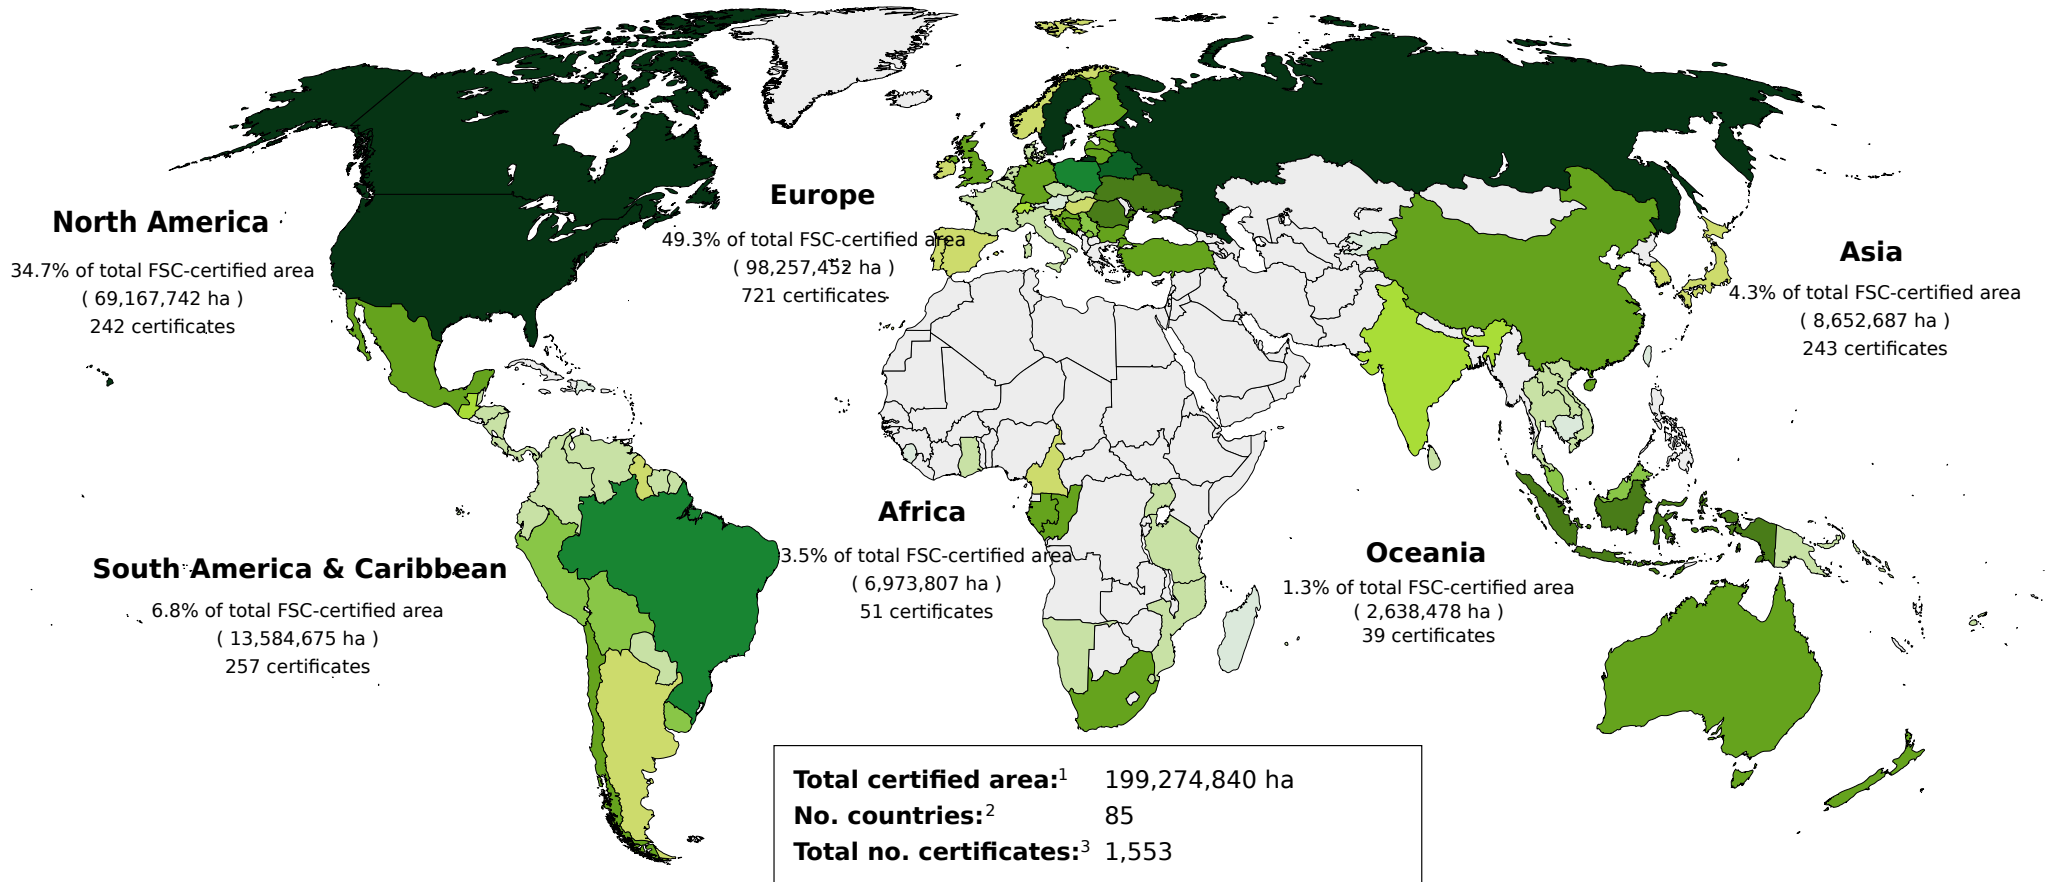

Forest Stewardship Council®

FSC Facts & Figures

April 3, 2018

Global FSC-certified forest area

Total FSC-certified forest area in ha

Based on numbers from FSC International
 Created: 03.04.2018

Global FSC-certified Area and Number of Certificates: by region and country

Africa	Total area (ha)	No.
CAMEROON	411,976	2
CONGO, THE REPUBLIC OF	2,410,693	4
GABON	2,042,616	3
GHANA	11,517	2
MADAGASCAR	1,298	1
MOZAMBIQUE	50,753	2
NAMIBIA	199,913	5
SIERRA LEONE	3,137	1
SOUTH AFRICA	1,493,835	21
SWAZILAND	123,497	4
TANZANIA, UNITED	183,697	3
UGANDA	40,875	3
Total	6,973,807	51

Total	98,257,452	721
--------------	-------------------	------------

Latin America & Caribbean	Total area (ha)	No.
ARGENTINA	468,938	11
BELIZE	197,122	2
BOLIVIA	981,862	8
BRAZIL	6,601,911	119
CHILE	2,297,758	23
COLOMBIA	150,037	9
COSTA RICA	39,008	14
DOMINICAN REPUBLIC	365	1
ECUADOR	57,466	4
GUATEMALA	503,747	11
GUYANA	371,680	1
HONDURAS	17,815	1
NICARAGUA	22,903	6
PANAMA	22,501	8
PARAGUAY	29,600	3
PERU	805,831	11
SURINAME	46,325	2
URUGUAY	953,053	22
VENEZUELA	16,752	1
Total	13,584,675	257

Latin America & Caribbean	No.
ARGENTINA	117
BAHAMAS	1
BELIZE	1
BOLIVIA	12
BRAZIL	1,007
BRITISH VIRGIN ISLANDS	5
CAYMAN ISLANDS	1
CHILE	176
COLOMBIA	29
COSTA RICA	9
DOMINICAN REPUBLIC	2

ECUADOR	16
EL SALVADOR	4
GUATEMALA	10
GUYANA	3
HONDURAS	3
PANAMA	2
PARAGUAY	5
PERU	38
PUERTO RICO	2
SAINT VINCENT AND THE GRENADINES	1
SURINAME	6
URUGUAY	19
VENEZUELA	6
Total	1,475