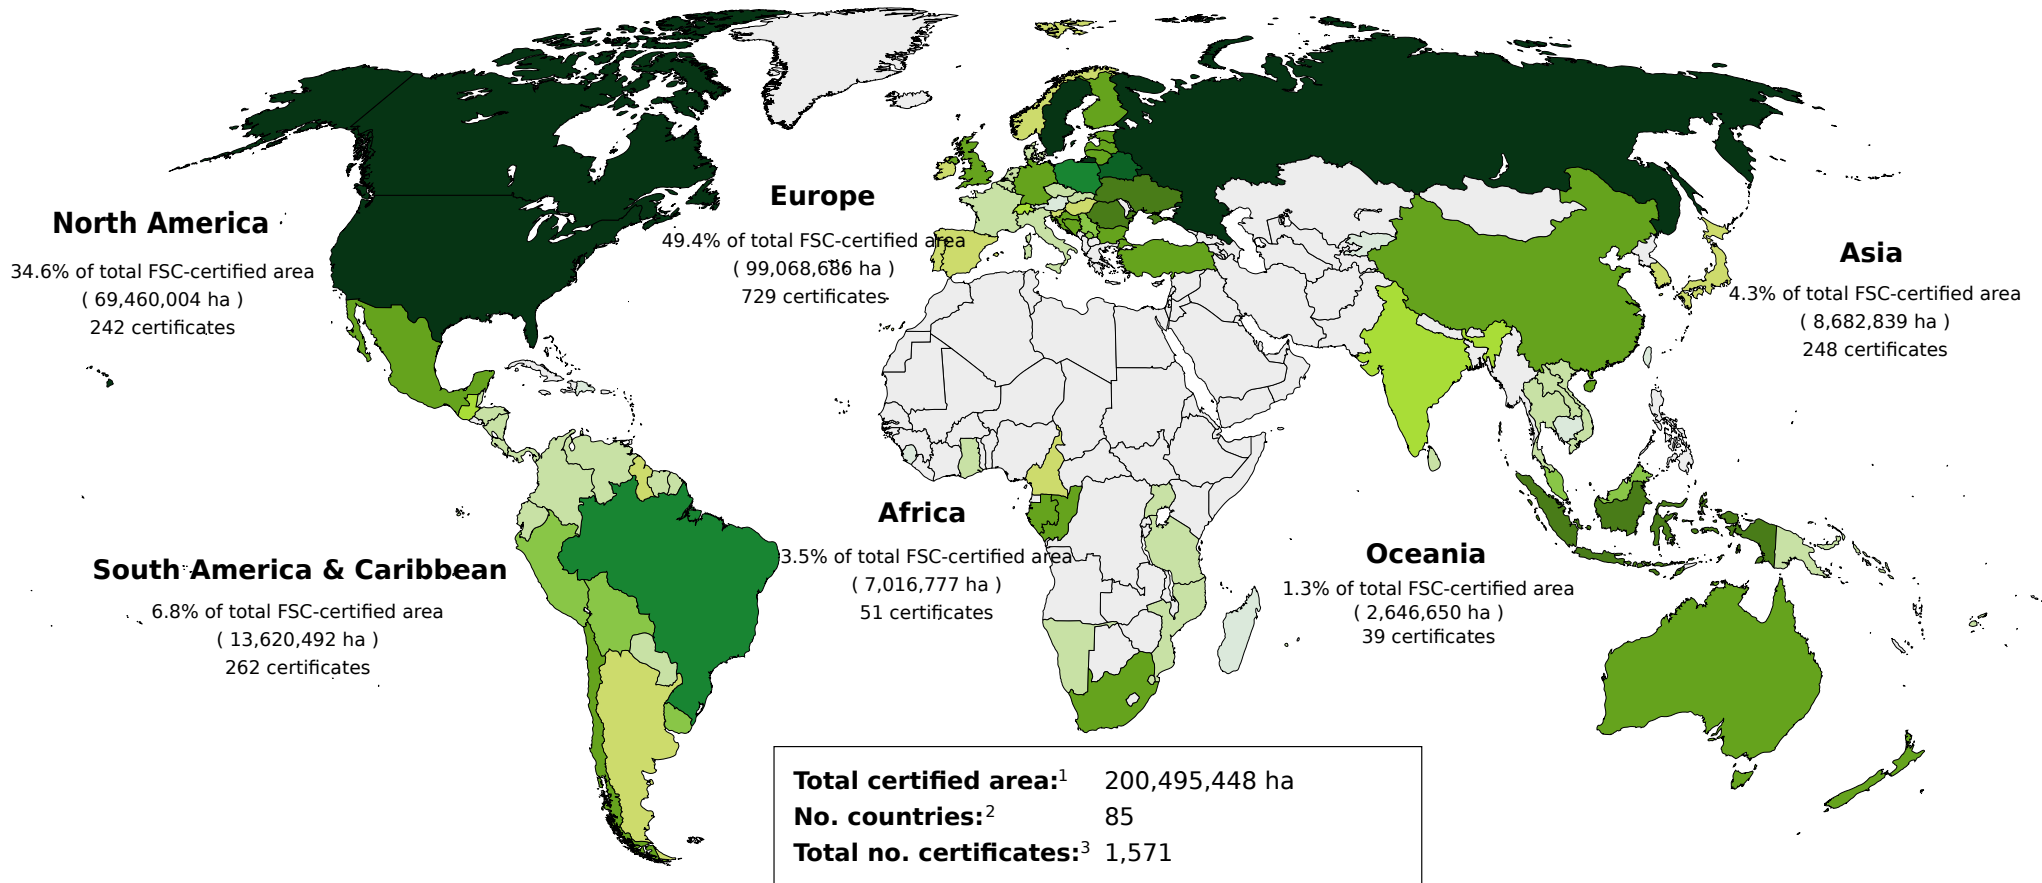

# FSC Facts & Figures

June 1, 2018

# Global FSC-certified forest area

## Global FSC-certified Area and Number of Certificates: by region and country

Africa	Total area (ha)	No.
CAMEROON	411,976	2
CONGO, THE REPUBLIC OF	2,410,693	4
GABON	2,042,616	3
GHANA	12,147	2
MADAGASCAR	1,298	1
MOZAMBIQUE	50,753	2
NAMIBIA	198,300	5
SIERRA LEONE	3,137	1
SOUTH AFRICA	1,499,290	21
SWAZILAND	123,497	4
TANZANIA, UNITED	221,749	3
UGANDA	41,321	3
<b>Total</b>	<b>7,016,777</b>	<b>51</b>

Latin America & Caribbean	No.
ARGENTINA	120
BAHAMAS	1
BELIZE	1
BOLIVIA	12
BRAZIL	1,015
BRITISH VIRGIN ISLANDS	5
CAYMAN ISLANDS	1
CHILE	181
COLOMBIA	29
COSTA RICA	10
DOMINICAN REPUBLIC	2
ECUADOR	16

EL SALVADOR	5
GUATEMALA	10
GUYANA	3
HONDURAS	3
PANAMA	2
PARAGUAY	5
PERU	39
PUERTO RICO	2
SAINT VINCENT AND THE GRENADINES	1
SURINAME	6
URUGUAY	19
VENEZUELA	5
<b>Total</b>	<b>1,493</b>