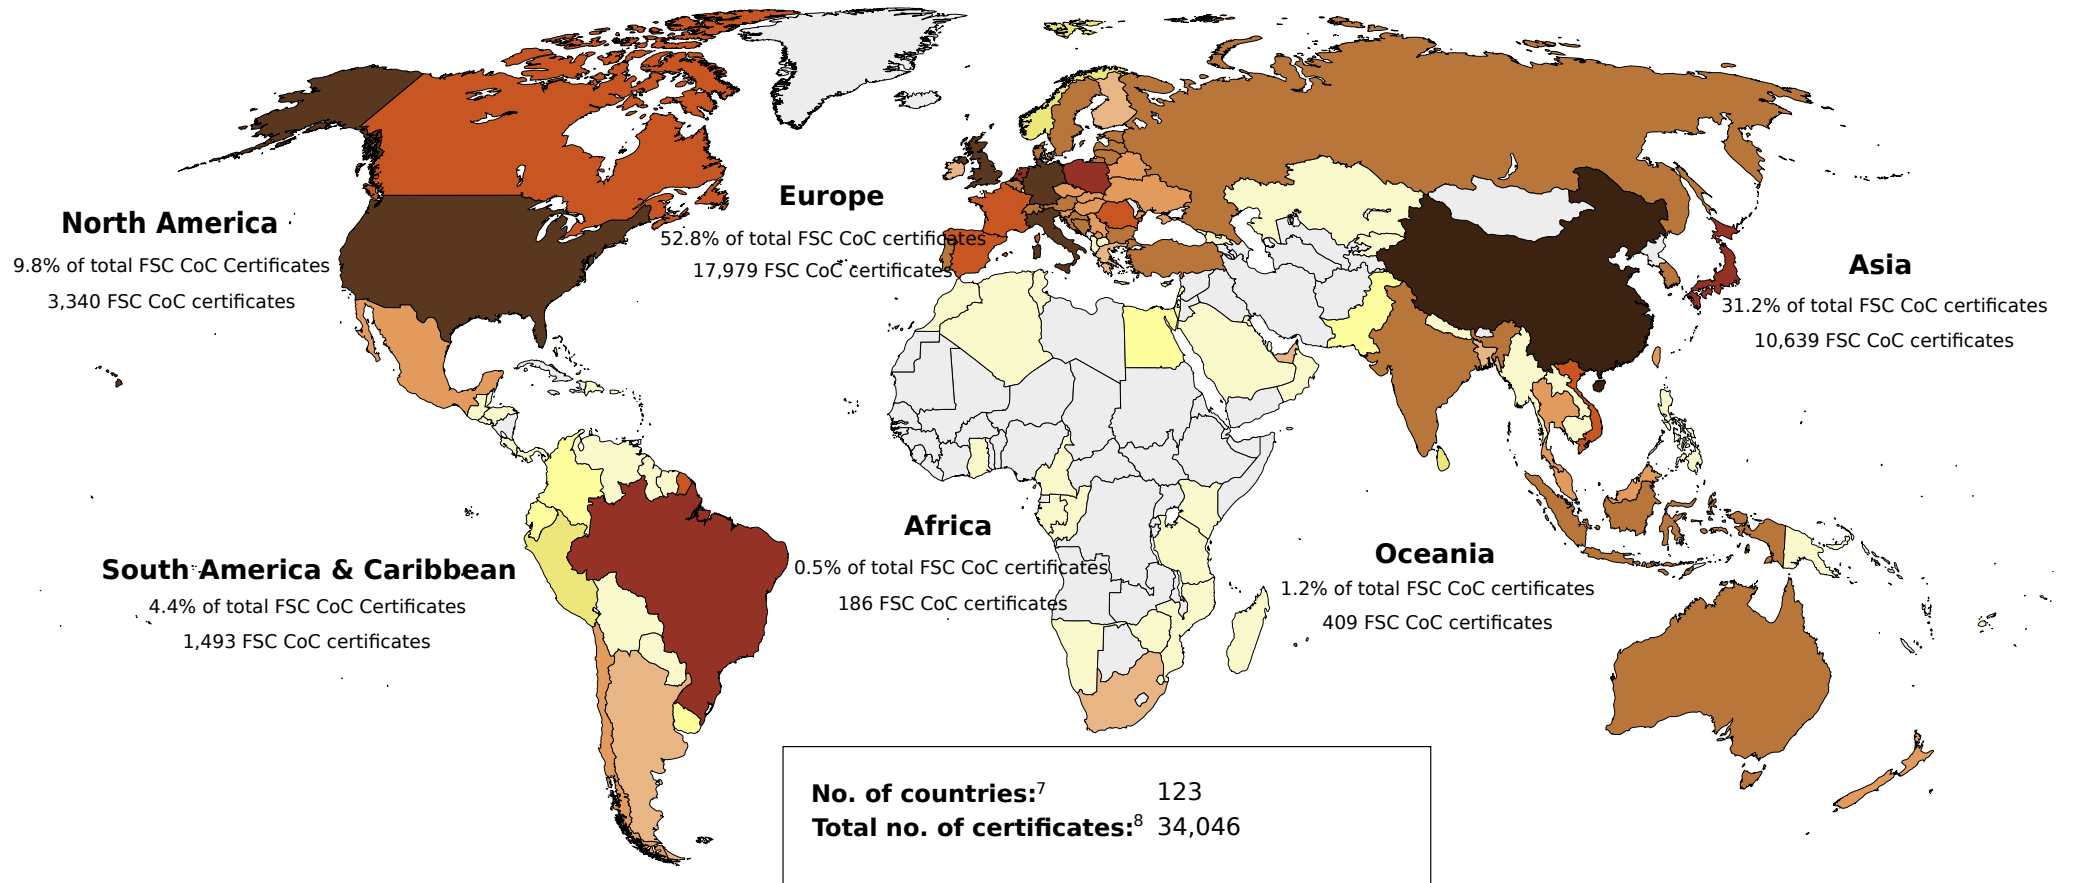

## Global FSC-certified Area and Number of Certificates: by region and country

Africa	Total area (ha)	No.
CAMEROON	411,976	2
CONGO, THE REPUBLIC OF	2,410,693	4
GABON	2,042,616	3
GHANA	12,147	2
MADAGASCAR	1,298	1
MOZAMBIQUE	50,753	2
NAMIBIA	198,300	5
SIERRA LEONE	3,137	1
SOUTH AFRICA	1,499,290	21
SWAZILAND	123,497	4
TANZANIA, UNITED	221,749	3
UGANDA	41,321	3
<b>Total</b>	<b>7,016,777</b>	<b>51</b>

Latin America & Caribbean	Total area (ha)	No.
ARGENTINA	468,938	11
BELIZE	197,122	2
BOLIVIA	981,862	8
BRAZIL	6,606,730	121
CHILE	2,316,235	24
COLOMBIA	150,037	9
COSTA RICA	39,436	15
DOMINICAN REPUBLIC	365	1
ECUADOR	57,466	4
GUATEMALA	503,747	11
GUYANA	371,680	1
HONDURAS	17,815	1
NICARAGUA	22,903	6
PANAMA	22,501	8
PARAGUAY	41,686	4
PERU	805,831	11
SURINAME	46,325	2
URUGUAY	953,061	22
VENEZUELA	16,752	1
<b>Total</b>	<b>13,620,492</b>	<b>262</b>

PAPUA NEW GUINEA	37,575	3
SOLOMON ISLANDS	39,406	1
Total	2,646,650	39

Number of countries:<sup>4</sup> 85  
Total number of certificates:<sup>5</sup> 1,571  
Total FSC-certified forest area:<sup>6</sup> 200,495,448

# Global FSC Chain of Custody certificates