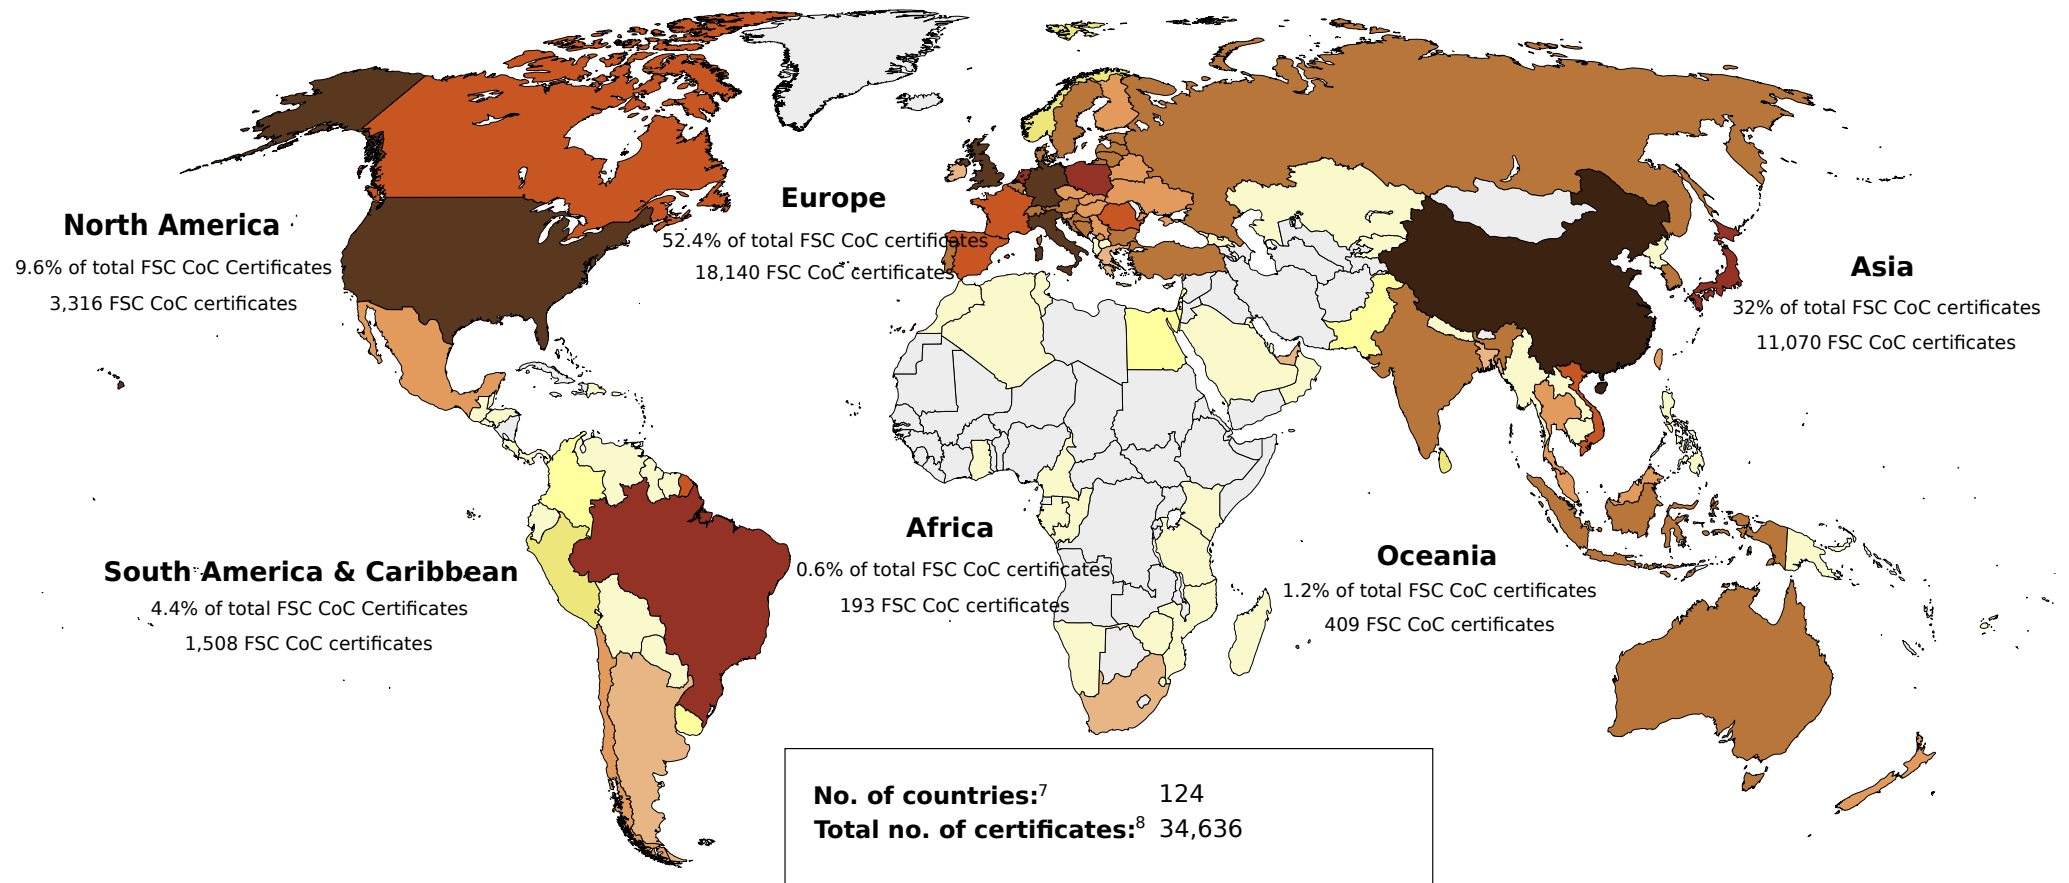

| Latin America & Caribbean | Total area (ha) | No. |
|---------------------------|-------------------|------------|
| ARGENTINA | 469,122 | 11 |
| BELIZE | 197,122 | 2 |
| BOLIVIA | 981,862 | 8 |
| BRAZIL | 6,739,451 | 125 |
| CHILE | 2,325,679 | 24 |
| COLOMBIA | 150,037 | 9 |
| COSTA RICA | 39,429 | 15 |
| DOMINICAN REPUBLIC | 365 | 1 |
| ECUADOR | 57,466 | 4 |
| GUATEMALA | 503,745 | 11 |
| GUYANA | 377,721 | 2 |
| HONDURAS | 17,815 | 1 |
| NICARAGUA | 22,903 | 6 |
| PANAMA | 22,501 | 8 |
| PARAGUAY | 41,686 | 4 |
| PERU | 805,831 | 11 |
| SURINAME | 46,325 | 2 |
| URUGUAY | 955,953 | 22 |
| VENEZUELA | 16,752 | 1 |
| Total | 13,771,764 | 267 |

| North America | Total area (ha) | No. |
|---------------|-------------------|------------|
| CANADA | 54,110,059 | 61 |
| MEXICO | 1,205,321 | 87 |
| UNITED STATES | 14,166,497 | 105 |
| Total | 69,481,877 | 253 |

Number of countries:⁴ 86
Total number of certificates:⁵ 1,588
Total FSC-certified forest area:⁶ 200,808,563

Global FSC Chain of Custody certificates

Number of FSC CoC certificates

Based on numbers from FSC International
Created: 01.08.2018