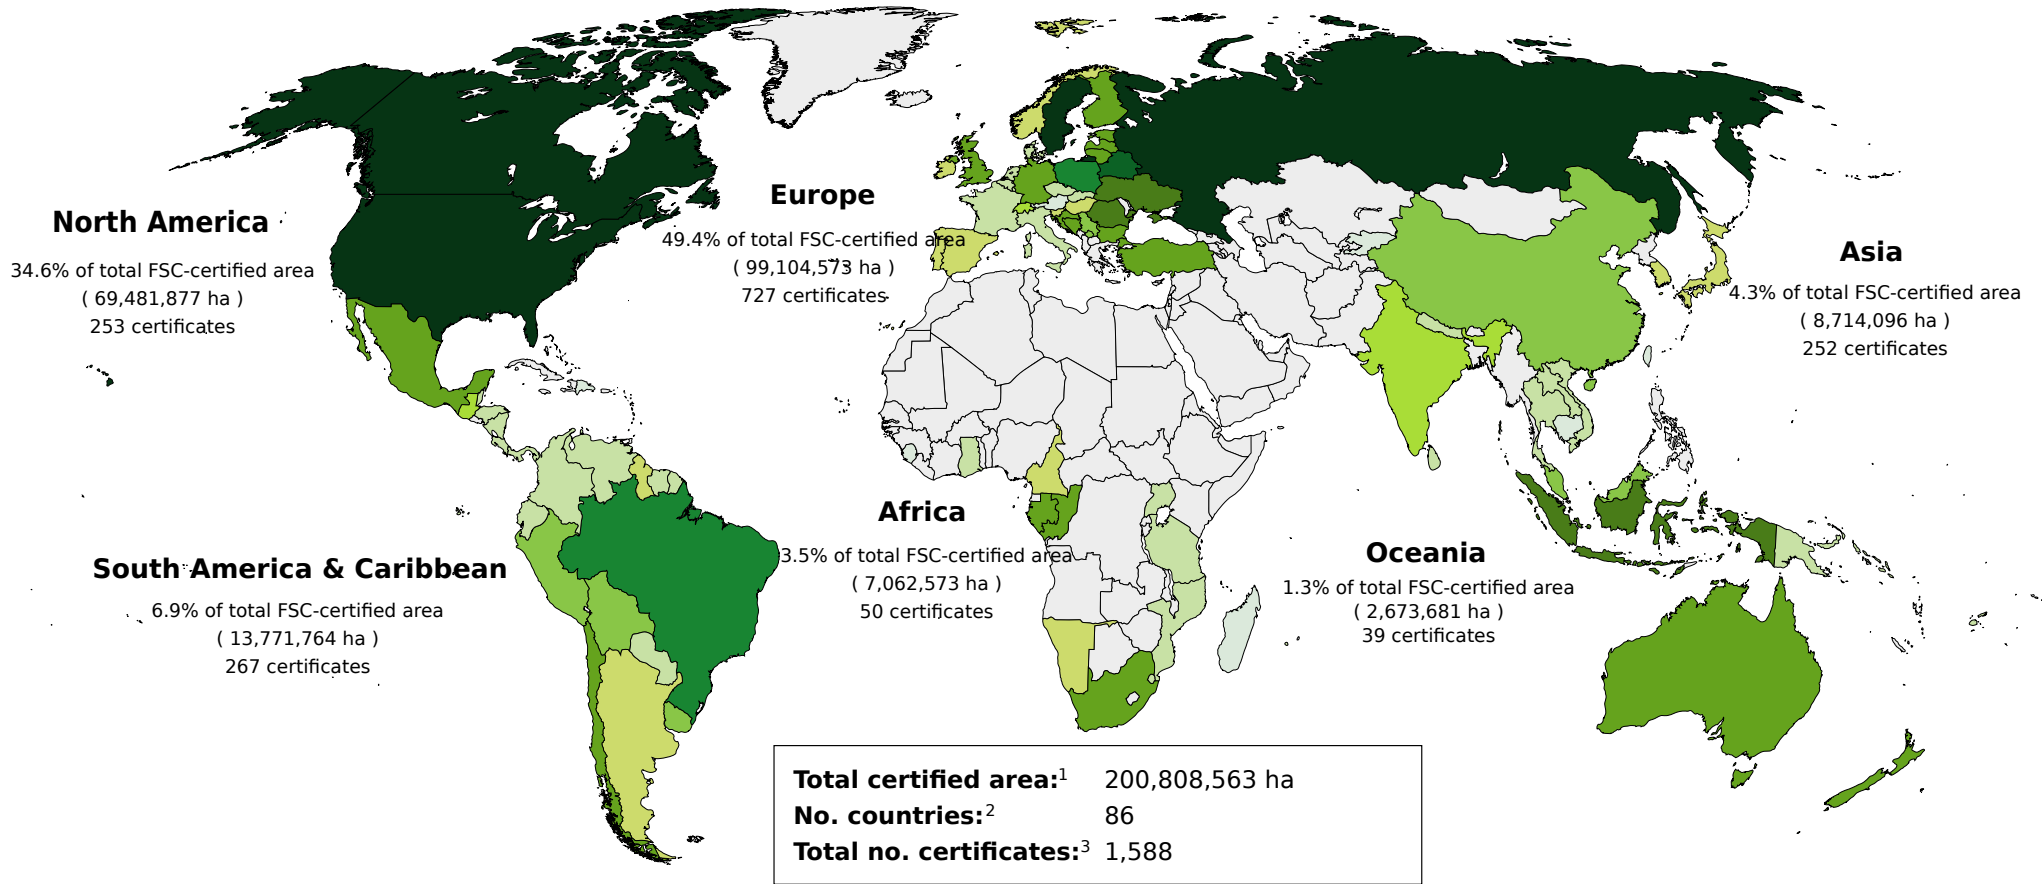

FSC Facts & Figures

August 1, 2018

Global FSC-certified forest area

Total FSC-certified forest area in ha

Based on numbers from FSC International
Created: 01.08.2018

Global FSC-certified Area and Number of Certificates: by region and country

| Africa | Total area (ha) | No. |
|------------------------|------------------|-----------|
| CAMEROON | 341,708 | 1 |
| CONGO, THE REPUBLIC OF | 2,410,693 | 4 |
| GABON | 2,042,616 | 3 |
| GHANA | 12,147 | 2 |
| MADAGASCAR | 1,298 | 1 |
| MOZAMBIQUE | 50,753 | 2 |
| NAMIBIA | 339,845 | 6 |
| SIERRA LEONE | 3,137 | 1 |
| SOUTH AFRICA | 1,473,808 | 20 |
| SWAZILAND | 123,497 | 4 |
| TANZANIA, UNITED | 221,749 | 3 |
| UGANDA | 41,321 | 3 |
| Total | 7,062,573 | 50 |

| Latin America & Caribbean | Total area (ha) | No. |
|---------------------------|-------------------|------------|
| ARGENTINA | 469,122 | 11 |
| BELIZE | 197,122 | 2 |
| BOLIVIA | 981,862 | 8 |
| BRAZIL | 6,739,451 | 125 |
| CHILE | 2,325,679 | 24 |
| COLOMBIA | 150,037 | 9 |
| COSTA RICA | 39,429 | 15 |
| DOMINICAN REPUBLIC | 365 | 1 |
| ECUADOR | 57,466 | 4 |
| GUATEMALA | 503,745 | 11 |
| GUYANA | 377,721 | 2 |
| HONDURAS | 17,815 | 1 |
| NICARAGUA | 22,903 | 6 |
| PANAMA | 22,501 | 8 |
| PARAGUAY | 41,686 | 4 |
| PERU | 805,831 | 11 |
| SURINAME | 46,325 | 2 |
| URUGUAY | 955,953 | 22 |
| VENEZUELA | 16,752 | 1 |
| Total | 13,771,764 | 267 |

| | |
|----------------------------------|--------------|
| ECUADOR | 14 |
| EL SALVADOR | 5 |
| GUATEMALA | 9 |
| GUYANA | 3 |
| HONDURAS | 2 |
| PANAMA | 3 |
| PARAGUAY | 5 |
| PERU | 40 |
| PUERTO RICO | 2 |
| SAINT VINCENT AND THE GRENADINES | 1 |
| SURINAME | 6 |
| URUGUAY | 17 |
| VENEZUELA | 5 |
| Total | 1,508 |