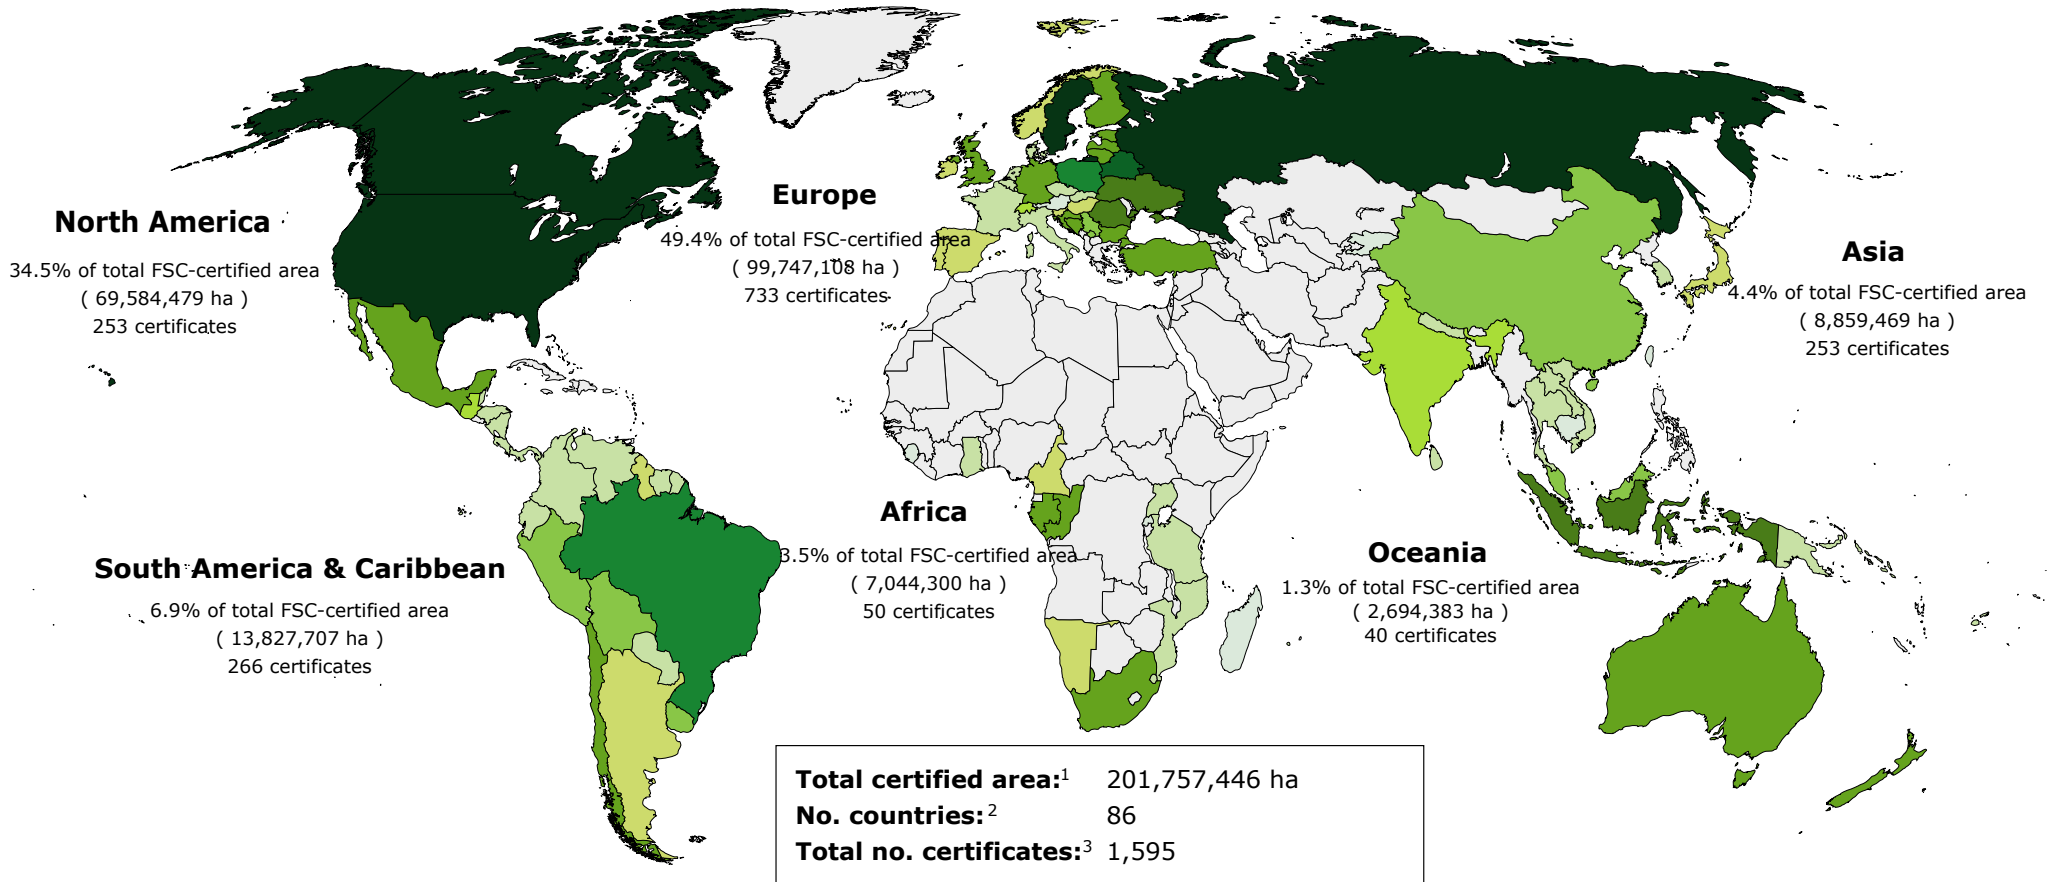

FSC Facts & Figures

September 6, 2018

Global FSC-certified forest area

Total FSC-certified forest area in ha

Based on numbers from FSC International
Created: 06.09.2018

Global FSC-certified Area and Number of Certificates: by region and country

Africa	Total area (ha)	No.
CAMEROON	341,708	1
CONGO, THE REPUBLIC OF	2,410,693	4
GABON	2,042,616	3
GHANA	12,147	2
MADAGASCAR	1,298	1
MOZAMBIQUE	50,753	2
NAMIBIA	339,845	6
RWANDA	9,785	1
SIERRA LEONE	3,313	1
SOUTH AFRICA	1,475,616	20
SWAZILAND	123,497	4
TANZANIA, UNITED	191,707	2
UGANDA	41,321	3
Total	7,044,300	50

ITALY	2,271
LATVIA	302
LIECHTENSTEIN	4
LITHUANIA	306
LUXEMBOURG	15
MACEDONIA	13
MALTA	13
MONACO	4
NETHERLANDS	1,206
NORWAY	57
POLAND	1,781
PORTUGAL	281
ROMANIA	659
RUSSIA	514
SAN MARINO	4
SERBIA	170
SLOVAKIA	143
SLOVENIA	221
SPAIN	905
SWEDEN	357
SWITZERLAND	448
UKRAINE	234
UNITED KINGDOM	2,299
Total	18,187

Latin America & Caribbean	No.
ARGENTINA	119
BAHAMAS	1
BELIZE	1
BOLIVIA	12
BRAZIL	1,035
BRITISH VIRGIN ISLANDS	5
CAYMAN ISLANDS	1
CHILE	187
COLOMBIA	29
COSTA RICA	10
DOMINICAN REPUBLIC	2
ECUADOR	15

EL SALVADOR	4
GUATEMALA	9
GUYANA	3
HONDURAS	2
PANAMA	3
PARAGUAY	6
PERU	43
PUERTO RICO	2
SAINT VINCENT AND THE GRENADINES	1
SURINAME	6
URUGUAY	17
VENEZUELA	5
Total	1,518