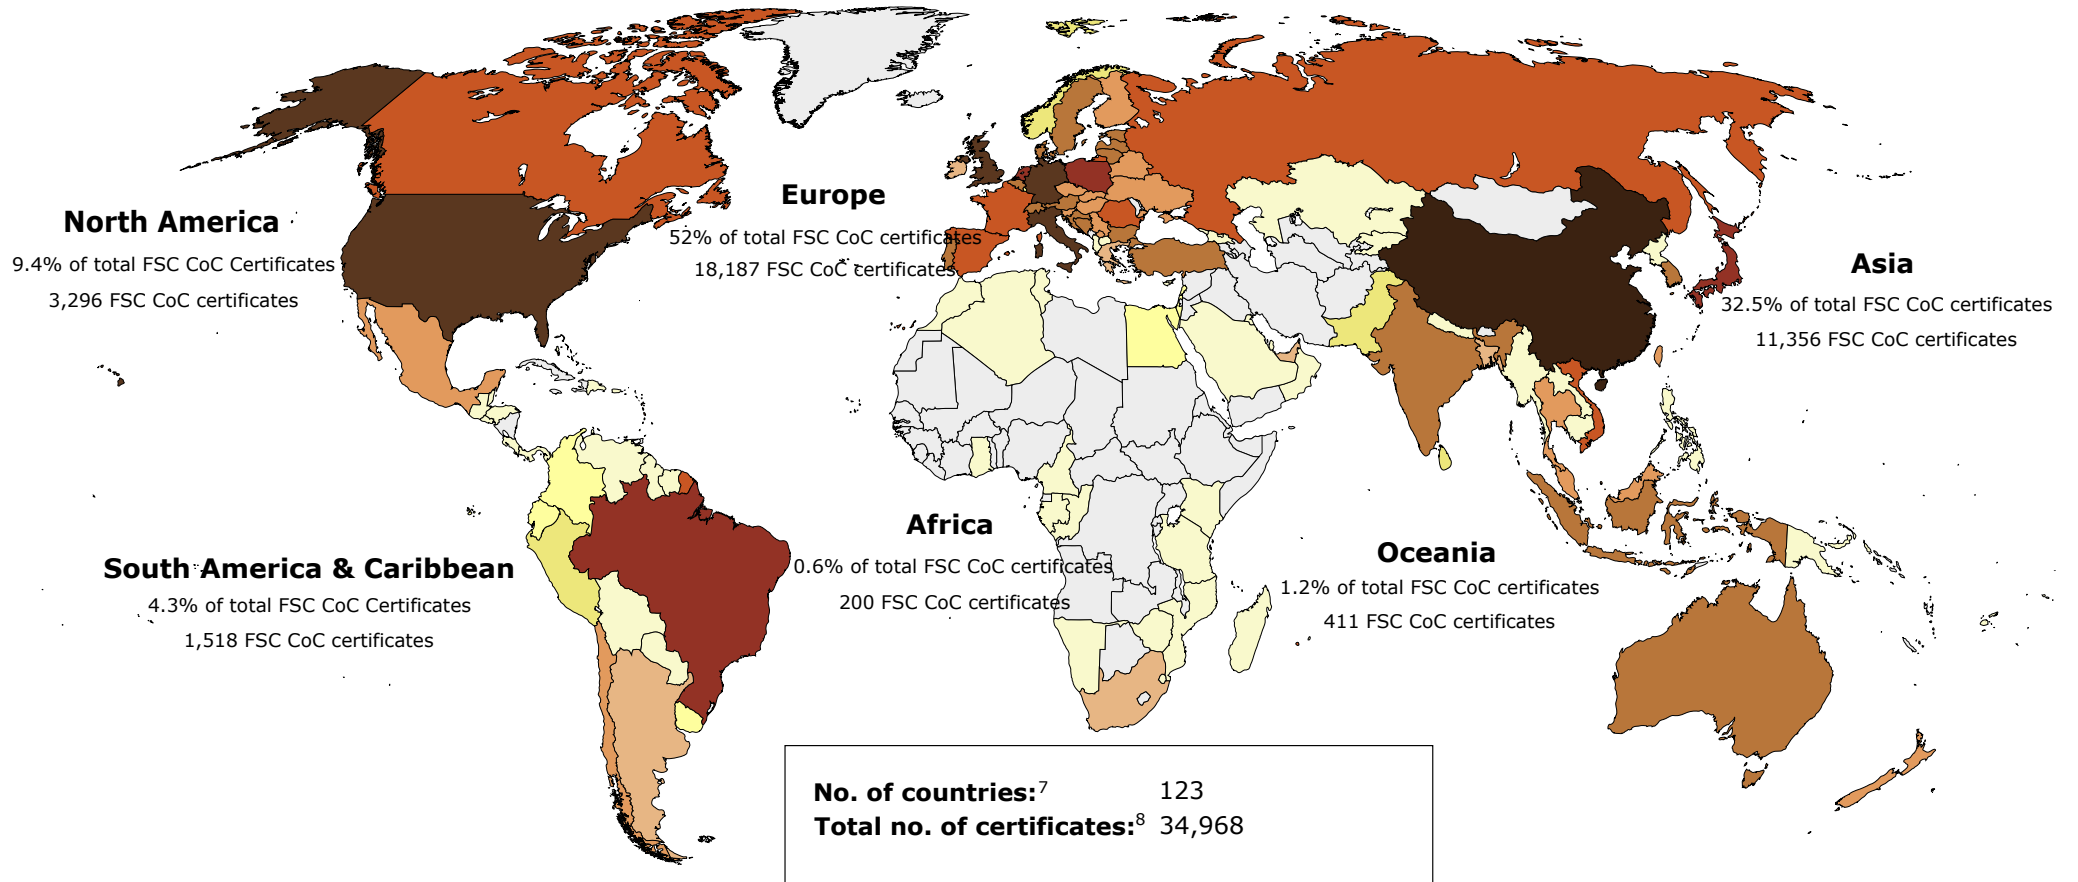

Total	99,747,108	733
--------------	-------------------	------------

Latin America & Caribbean	Total area (ha)	No.
ARGENTINA	469,057	11
BELIZE	197,122	2
BOLIVIA	981,862	8
BRAZIL	6,787,603	125
CHILE	2,325,825	24
COLOMBIA	150,037	9
COSTA RICA	39,431	15
ECUADOR	57,466	4
GUATEMALA	503,791	11
GUYANA	385,737	2
HONDURAS	17,815	1
NICARAGUA	22,903	6
PANAMA	21,828	8
PARAGUAY	41,790	4
PERU	805,831	11
SURINAME	46,325	2
URUGUAY	956,533	22
VENEZUELA	16,752	1
Total	13,827,707	266

Number of countries:⁴ 86
Total number of certificates:⁵ 1,595
Total FSC-certified forest area:⁶ 201,757,446

Global FSC Chain of Custody certificates

Number of FSC CoC certificates

Based on numbers from FSC International
Created: 06.09.2018

Global FSC Chain of Custody certificates: by region and country

Africa	No.
ALGERIA	1
CAMEROON	5
CONGO, THE REPUBLIC OF	3
EGYPT	25
GABON	9
GHANA	6
KENYA	3
MADAGASCAR	1
MAURITIUS	1
MOROCCO	6
MOZAMBIQUE	1
NAMIBIA	8
SEYCHELLES	3
SOUTH AFRICA	119
SWAZILAND	1
TANZANIA, UNITED REPUBLIC OF	2
TUNISIA	5
ZIMBABWE	1
Total	200

Latin America & Caribbean	No.
ARGENTINA	119
BAHAMAS	1
BELIZE	1
BOLIVIA	12
BRAZIL	1,035
BRITISH VIRGIN ISLANDS	5
CAYMAN ISLANDS	1
CHILE	187
COLOMBIA	29
COSTA RICA	10
DOMINICAN REPUBLIC	2
ECUADOR	15

EL SALVADOR	4
GUATEMALA	9
GUYANA	3
HONDURAS	2
PANAMA	3
PARAGUAY	6
PERU	43
PUERTO RICO	2
SAINT VINCENT AND THE GRENADINES	1
SURINAME	6
URUGUAY	17
VENEZUELA	5
Total	1,518