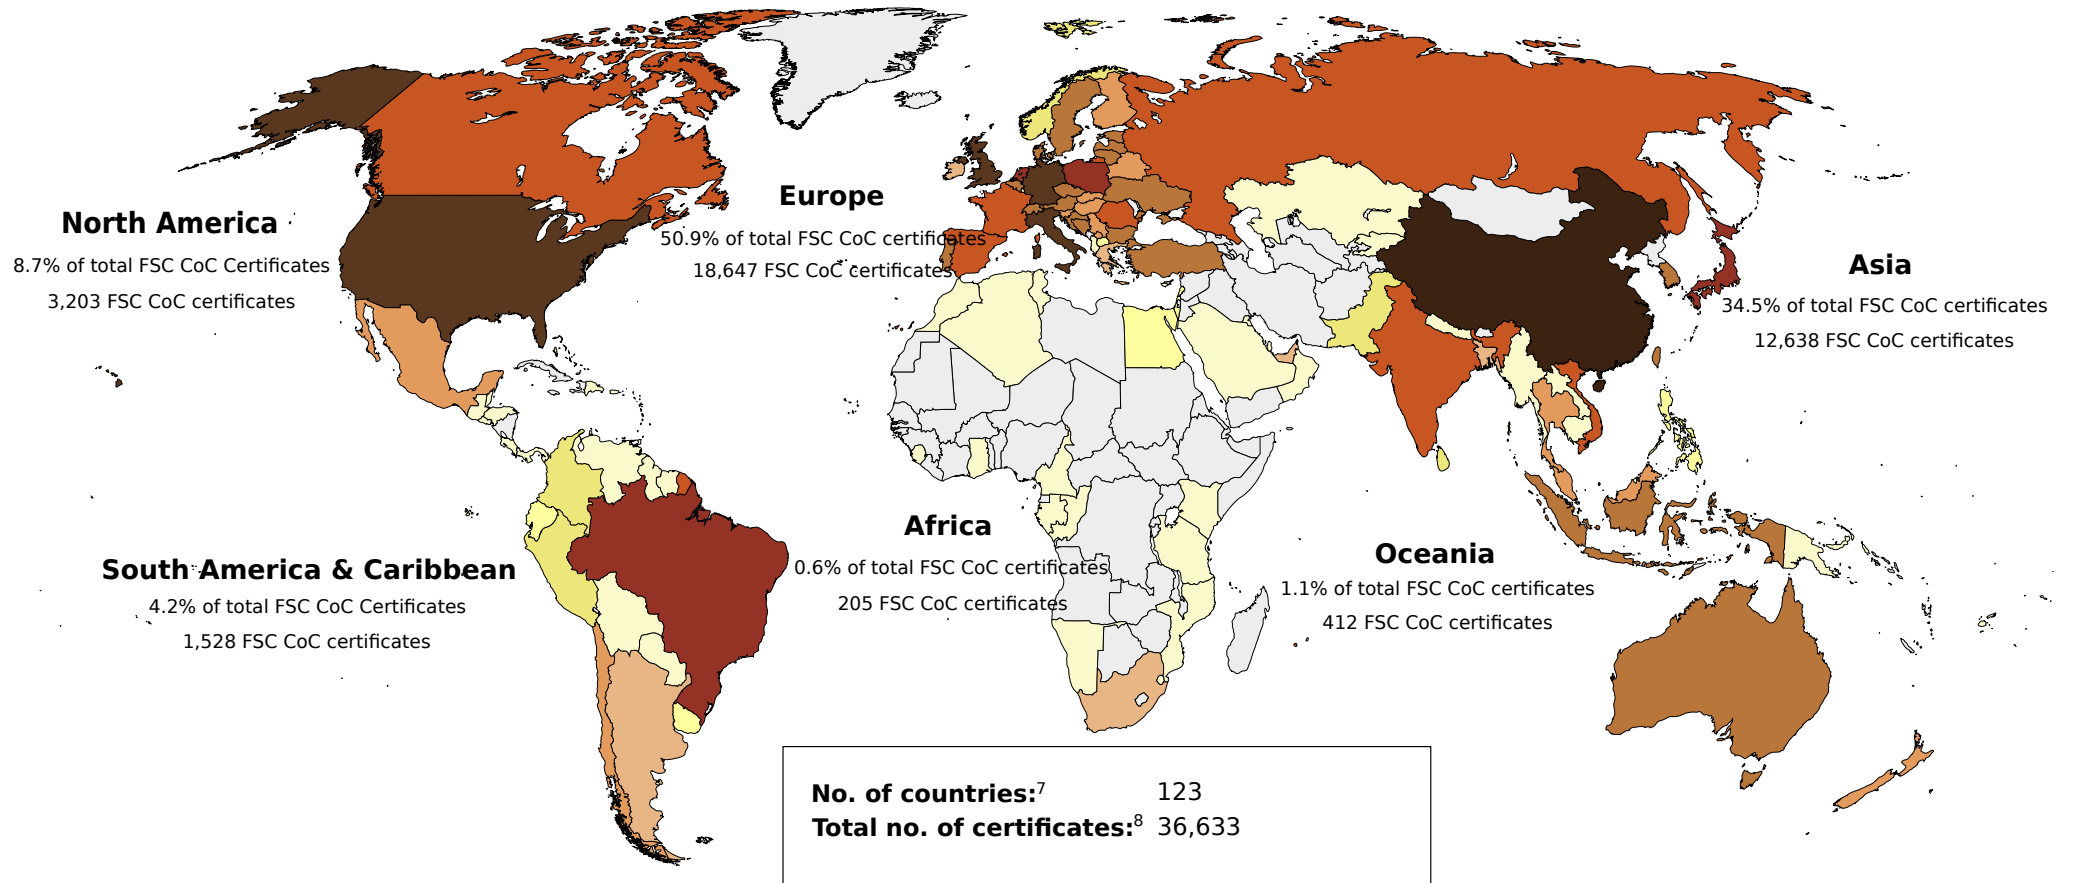

Latin America & Caribbean	Total area (ha)	No.
ARGENTINA	466,336	10
BELIZE	197,122	2
BOLIVIA	587,828	5
BRAZIL	6,866,027	129
CHILE	2,331,595	23
COLOMBIA	151,936	8
COSTA RICA	39,741	15
DOMINICAN REPUBLIC	365	1
ECUADOR	58,683	5
GUATEMALA	435,065	9
GUYANA	413,557	3
HONDURAS	17,815	1
NICARAGUA	22,903	6
PANAMA	21,510	8
PARAGUAY	43,941	5
PERU	774,810	10
SURINAME	46,325	2
URUGUAY	970,911	24
Total	13,446,469	266

SOLOMON ISLANDS	39,406	1
Total	2,651,290	40

Number of countries:⁴ 84
Total number of certificates:⁵ 1,602
Total FSC-certified forest area:⁶ 195,215,454

Global FSC Chain of Custody certificates

Number of FSC CoC certificates

Based on numbers from FSC International - Core Business Systems
Created: 01.03.2019

Global FSC Chain of Custody certificates: by region and country

Africa	No.
ALGERIA	1
CAMEROON	6
CONGO, THE REPUBLIC OF	3
EGYPT	24
GABON	10
GHANA	6
KENYA	3
MAURITIUS	1
MOROCCO	9
MOZAMBIQUE	1
NAMIBIA	7
SEYCHELLES	2
SIERRA LEONE	1
SOUTH AFRICA	123
SWAZILAND	2
TANZANIA, UNITED REPUBLIC OF	2
TUNISIA	4
Total	205

Asia	No.
BAHRAIN	1
BANGLADESH	114
CAMBODIA	4
CHINA	7,349
HONG KONG	525
INDIA	546
INDONESIA	288
ISRAEL	22
JAPAN	1,414
KAZAKHSTAN	1
KOREA, REPUBLIC OF	273
KUWAIT	4
KYRGYZSTAN	2
LAOS	2
LEBANON	21
MACAU	1