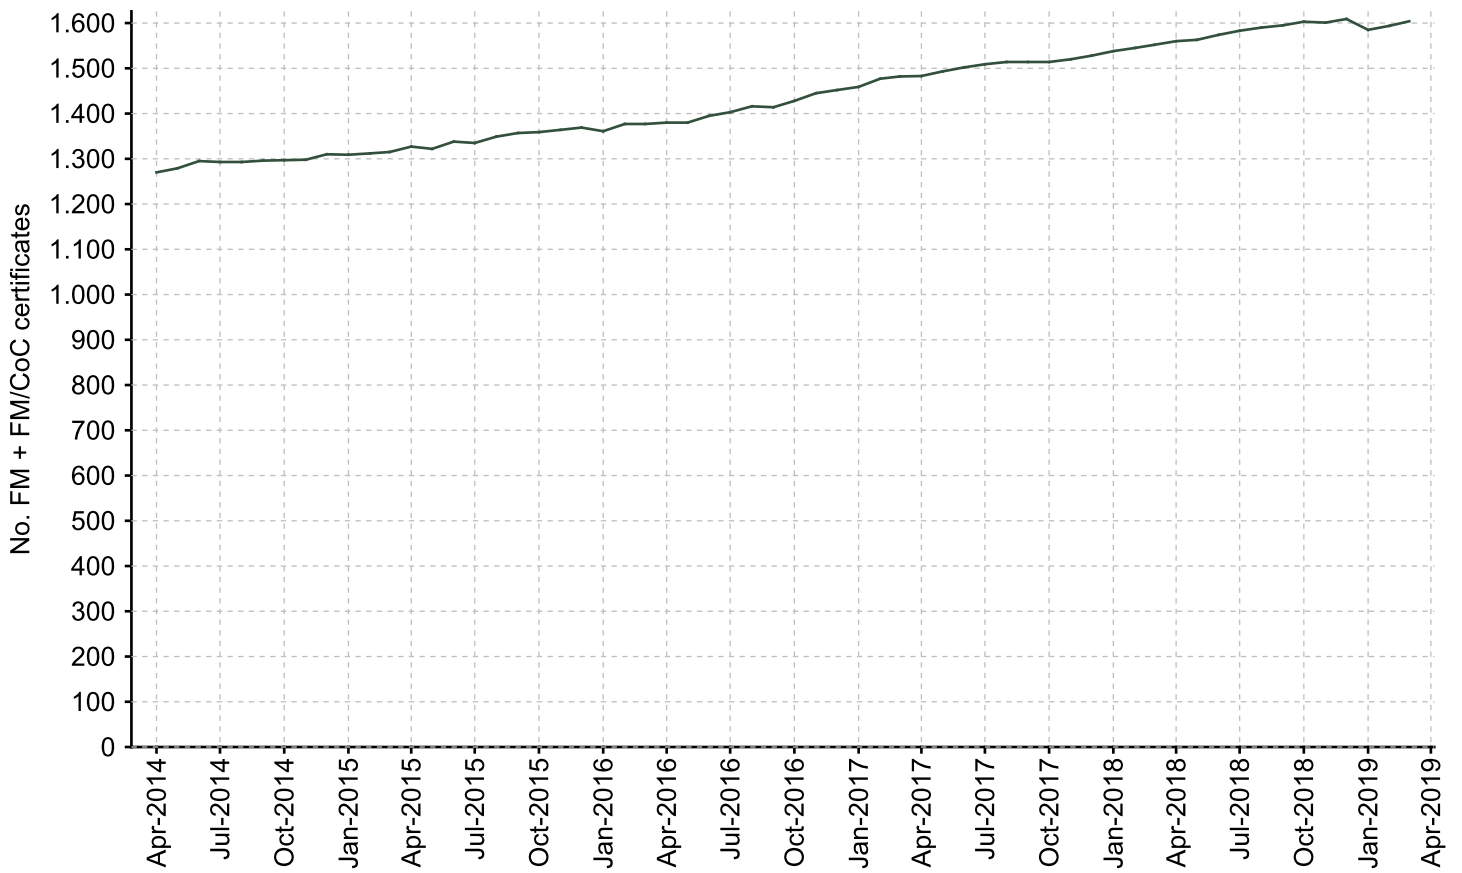

Number of FM Certificates over past 5 years