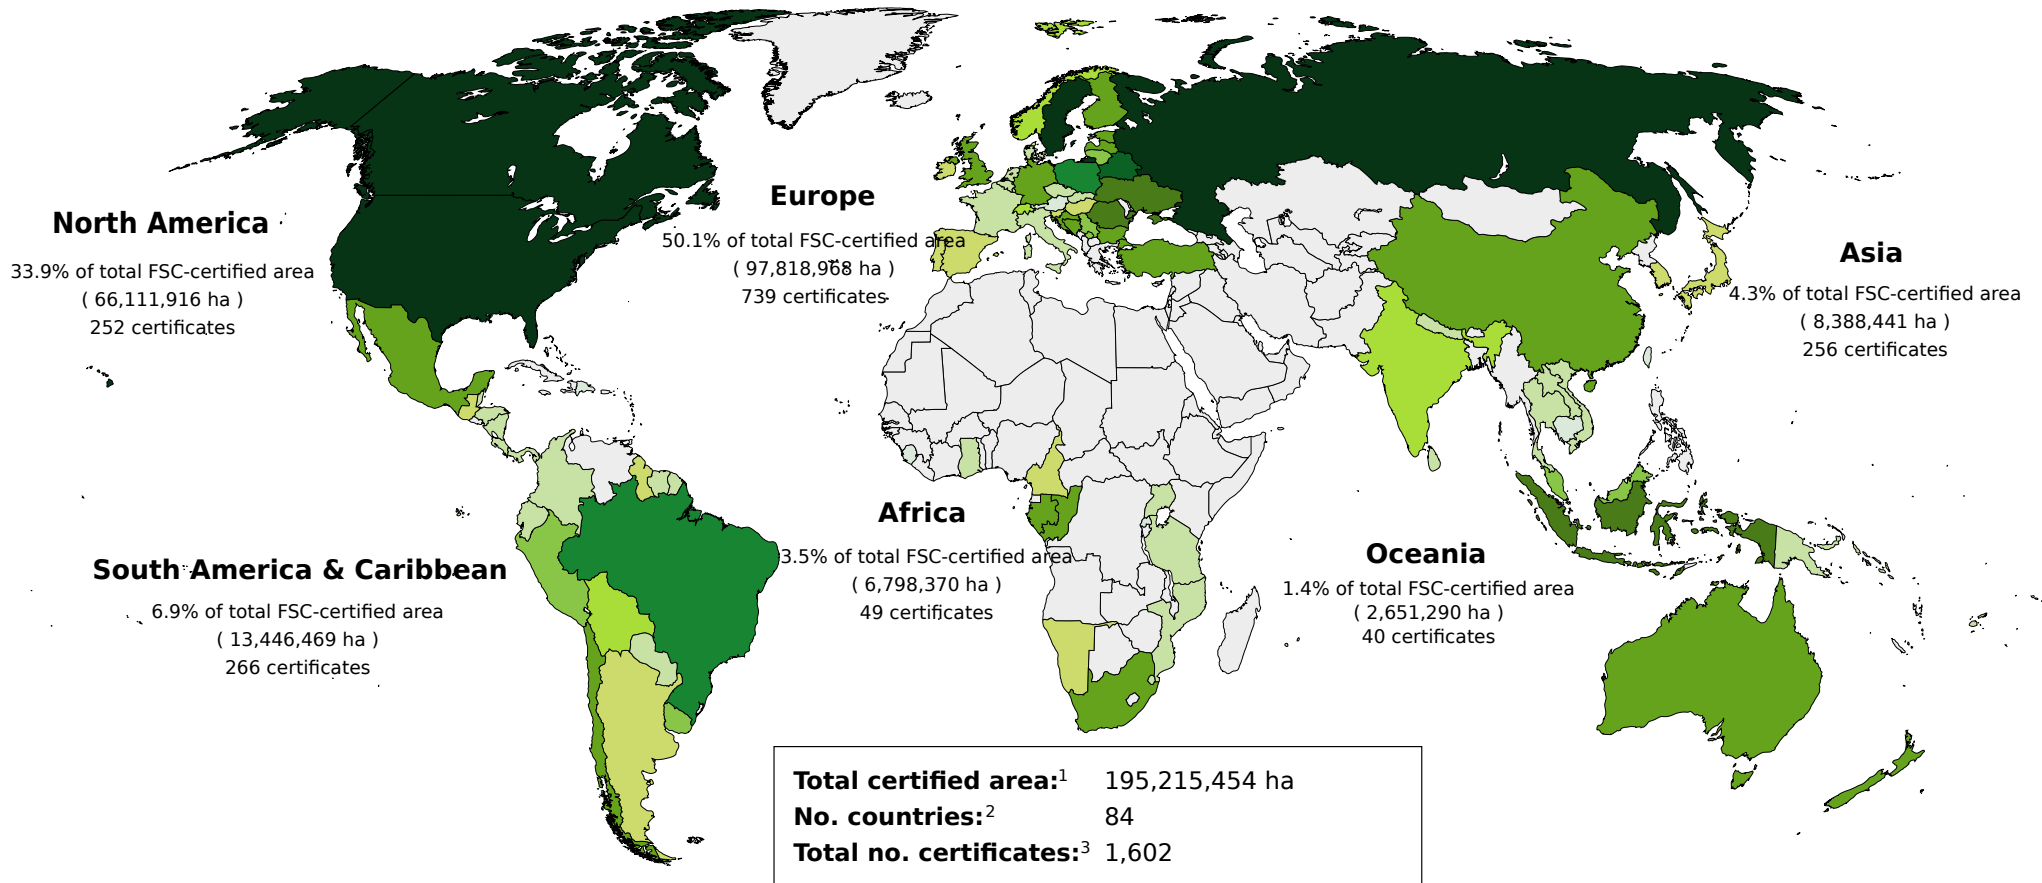

FSC Facts & Figures

March 1, 2019

Global FSC-certified forest area

Total FSC-certified forest area in ha

Based on numbers from FSC International - Core Business Systems
Created: 01.03.2019

Global FSC-certified Area and Number of Certificates: by region and country

Africa	Total area (ha)	No.
CAMEROON	341,708	1
CONGO, THE REPUBLIC OF	2,410,693	4
GABON	1,741,228	4
GHANA	12,147	2
MOZAMBIQUE	50,753	2
NAMIBIA	418,478	5
RWANDA	9,785	1
SIERRA LEONE	3,313	1
SOUTH AFRICA	1,421,756	19
SWAZILAND	125,438	4
TANZANIA, UNITED	221,749	3
UGANDA	41,321	3
Total	6,798,370	49

Latin America & Caribbean	No.
ARGENTINA	116
BAHAMAS	1
BELIZE	1
BOLIVIA	11
BRAZIL	1,035
BRITISH VIRGIN ISLANDS	5
CAYMAN ISLANDS	1
CHILE	190
COLOMBIA	32
COSTA RICA	9
DOMINICAN REPUBLIC	3
ECUADOR	18
EL SALVADOR	6
GUATEMALA	10

GUYANA	4
HONDURAS	1
PANAMA	3
PARAGUAY	10
PERU	44
PUERTO RICO	2
SAINT VINCENT AND THE GRENADINES	1
SURINAME	4
URUGUAY	18
VENEZUELA	1
VIRGIN ISLANDS (U.S.)	2
Total	1,528

North America	No.
CANADA	624
MEXICO	142
UNITED STATES	2,437
Total	3,203