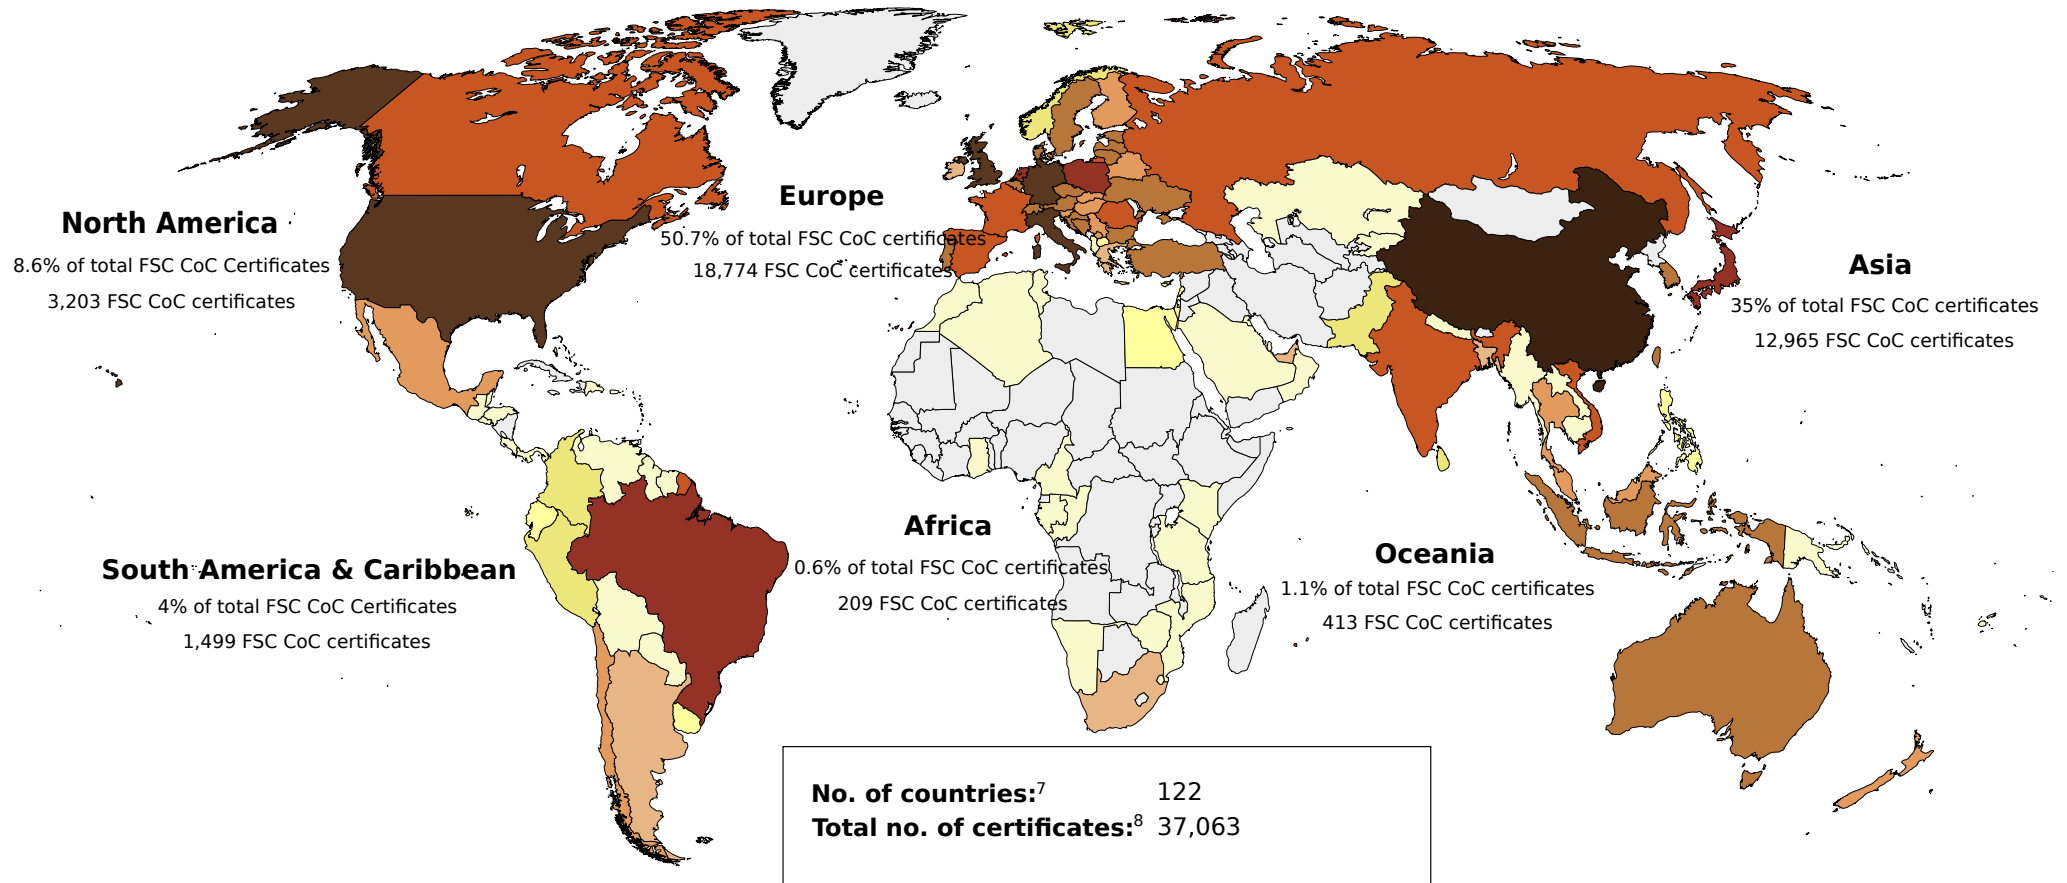

FSC Facts & Figures

April 5, 2019

Global FSC-certified forest area

Total FSC-certified forest area in ha

Global FSC-certified Area and Number of Certificates: by region and country

Africa	Total area (ha)	No.
CAMEROON	341,708	1
CONGO, THE REPUBLIC OF	2,410,693	4
GABON	1,741,228	4
GHANA	12,147	2
MOZAMBIQUE	50,753	2
NAMIBIA	418,478	5
RWANDA	9,785	1
SIERRA LEONE	3,313	1
SOUTH AFRICA	1,438,909	20
SWAZILAND	125,438	4
TANZANIA, UNITED	221,749	3
UGANDA	41,321	3
Total	6,815,522	50

Latin America & Caribbean	Total area (ha)	No.
ARGENTINA	466,336	10
BELIZE	197,122	2
BOLIVIA	587,828	5
BRAZIL	7,112,458	132
CHILE	2,331,605	23
COLOMBIA	151,936	8
COSTA RICA	39,669	14
DOMINICAN REPUBLIC	365	1
ECUADOR	58,683	5
GUATEMALA	501,612	10
GUYANA	413,557	3
HONDURAS	17,815	1
NICARAGUA	22,903	6
PANAMA	21,510	8
PARAGUAY	43,941	5
PERU	774,679	10
SURINAME	46,325	2
URUGUAY	970,092	24
Total	13,758,435	269

SOLOMON ISLANDS	39,406	1
Total	2,651,853	40

Number of countries:⁴ 84
Total number of certificates:⁵ 1,615
Total FSC-certified forest area:⁶ 198,103,458

Global FSC Chain of Custody certificates

Number of FSC CoC certificates

Based on numbers from FSC International - Core Business Systems
 Created: 05.04.2019

Global FSC Chain of Custody certificates: by region and country

Africa	No.
ALGERIA	1
CAMEROON	7
CONGO, THE REPUBLIC OF	3
EGYPT	25
GABON	9
GHANA	6
KENYA	3
MAURITIUS	2
MOROCCO	11
MOZAMBIQUE	1
NAMIBIA	7
SEYCHELLES	2
SOUTH AFRICA	123
SWAZILAND	2
TANZANIA, UNITED REPUBLIC OF	2
TUNISIA	4
ZIMBABWE	1
Total	209