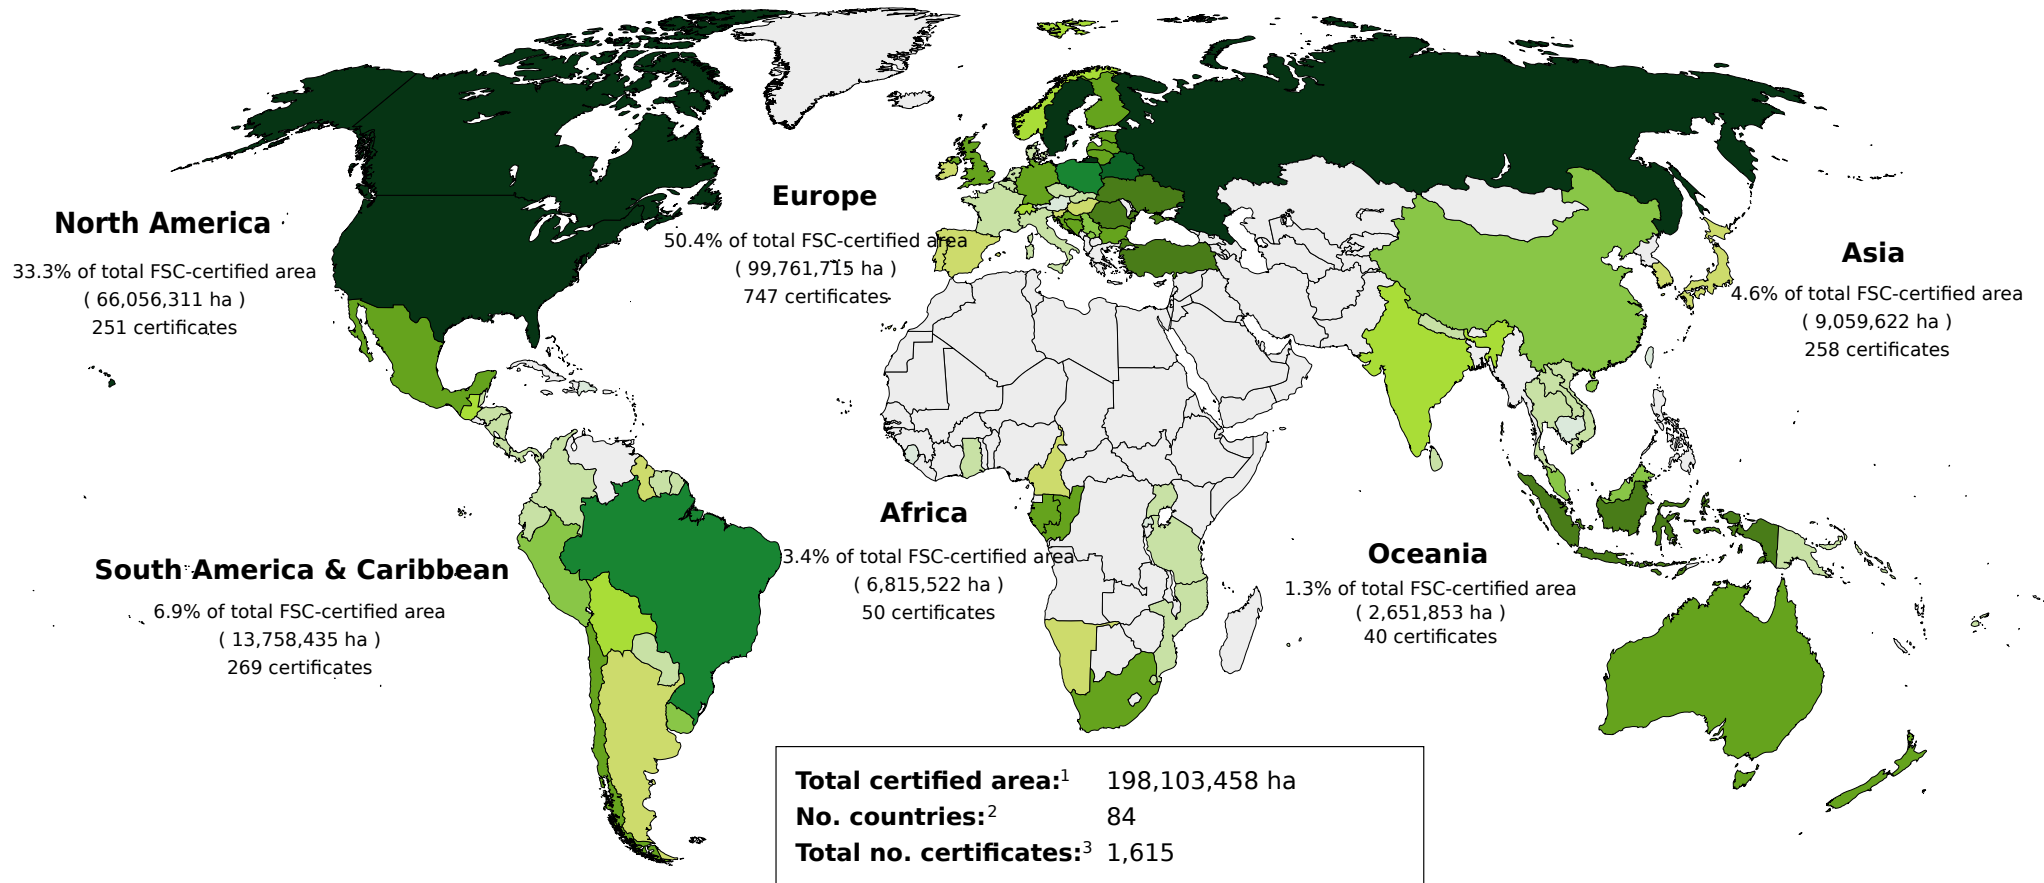

FSC Facts & Figures

April 5, 2019

Global FSC-certified forest area

Total FSC-certified forest area in ha

Global FSC-certified Area and Number of Certificates: by region and country

Africa	Total area (ha)	No.
CAMEROON	341,708	1
CONGO, THE REPUBLIC OF	2,410,693	4
GABON	1,741,228	4
GHANA	12,147	2
MOZAMBIQUE	50,753	2
NAMIBIA	418,478	5
RWANDA	9,785	1
SIERRA LEONE	3,313	1
SOUTH AFRICA	1,438,909	20
SWAZILAND	125,438	4
TANZANIA, UNITED	221,749	3
UGANDA	41,321	3
Total	6,815,522	50

Latin America & Caribbean	No.
ARGENTINA	114
BAHAMAS	1
BELIZE	2
BOLIVIA	11
BRAZIL	1,010
BRITISH VIRGIN ISLANDS	5
CAYMAN ISLANDS	1
CHILE	190
COLOMBIA	32
COSTA RICA	9
DOMINICAN REPUBLIC	3
ECUADOR	18
EL SALVADOR	6
GUATEMALA	10
GUYANA	4

HONDURAS	1
PANAMA	3
PARAGUAY	10
PERU	43
PUERTO RICO	2
SAINT VINCENT AND THE GRENADINES	1
SURINAME	3
URUGUAY	18
VENEZUELA	1
VIRGIN ISLANDS (U.S.)	1
Total	1,499

North America	No.
CANADA	620
MEXICO	150
UNITED STATES	2,433
Total	3,203

Oceania	No.
AUSTRALIA	258
BRUNEI DARUSSALAM	1
FIJI	2
NEW ZEALAND	147
PAPUA NEW GUINEA	2
SAMOA	3
Total	413

Number of Countries: ⁹	122
Total number of certificates: ¹⁰	37,063

Ten largest FSC certificates

Number of CoC Certificates over past 5 years