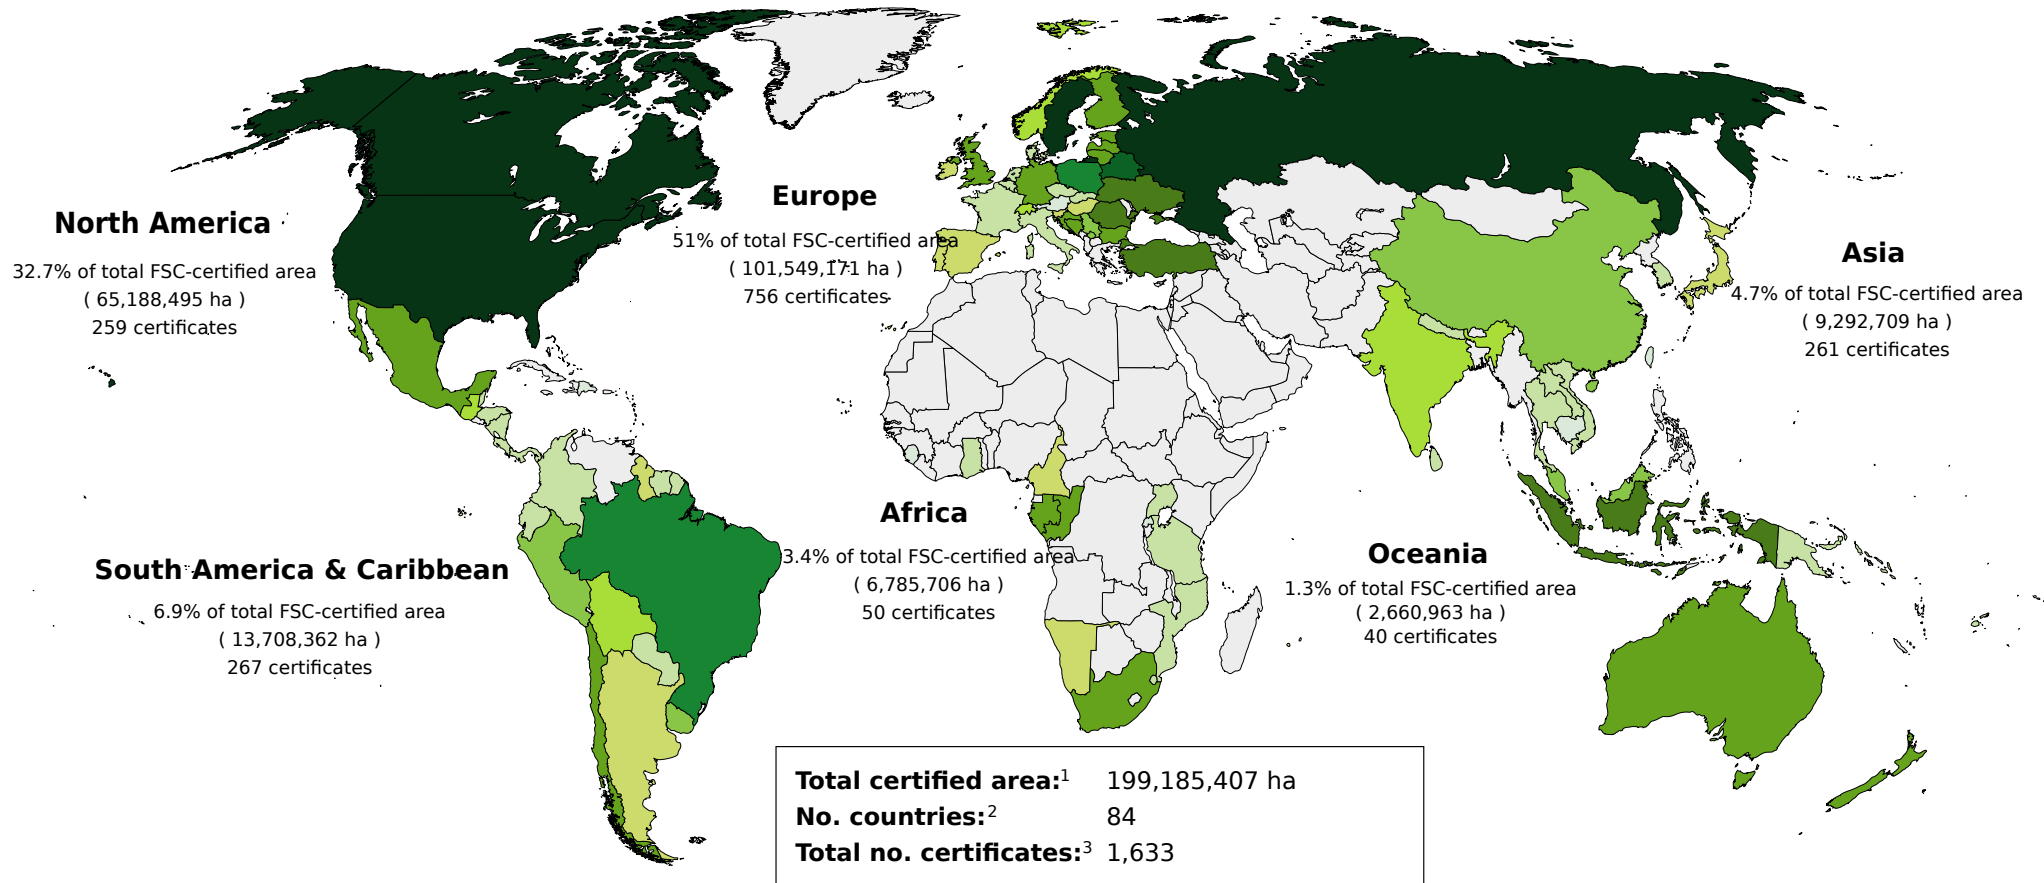

FSC Facts & Figures

June 4, 2019

Global FSC-certified forest area

Total FSC-certified forest area in ha

Based on numbers from FSC International - Core Business Systems
Created: 04.06.2019

Global FSC-certified Area and Number of Certificates: by region and country

Africa	Total area (ha)	No.
CAMEROON	341,708	1
CONGO, THE REPUBLIC OF	2,410,693	4
GABON	1,741,228	4
GHANA	12,147	2
MOZAMBIQUE	50,753	2
NAMIBIA	387,226	4
RWANDA	9,785	1
SIERRA LEONE	3,313	1
SOUTH AFRICA	1,438,881	20
SWAZILAND	125,438	4
TANZANIA, UNITED	221,749	3
UGANDA	42,785	4
Total	6,785,706	50

LIECHTENSTEIN	4
LITHUANIA	360
LUXEMBOURG	14
MACEDONIA	15
MALTA	14
MOLDOVA, REPUBLIC OF	2
MONACO	5
NETHERLANDS	1,220
NORWAY	63
POLAND	1,926
PORTUGAL	304
ROMANIA	708
RUSSIA	593
SAN MARINO	5
SERBIA	186
SLOVAKIA	160
SLOVENIA	231
SPAIN	1,017
SWEDEN	385
SWITZERLAND	448
UKRAINE	288
UNITED KINGDOM	2,252
VATICAN CITY STATE (HOLY SEE)	1
Total	19,082

Latin America & Caribbean	No.
ARGENTINA	116
BAHAMAS	1
BELIZE	2
BOLIVIA	11
BRAZIL	1,012
BRITISH VIRGIN ISLANDS	5
CAYMAN ISLANDS	1
CHILE	189
COLOMBIA	32
COSTA RICA	9
DOMINICAN REPUBLIC	3
ECUADOR	15

EL SALVADOR	7
GUATEMALA	12
GUYANA	4
HONDURAS	1
PANAMA	3
PARAGUAY	11
PERU	47
PUERTO RICO	2
SAINT VINCENT AND THE GRENADINES	1
SURINAME	3
URUGUAY	18
VENEZUELA	1
Total	1,506