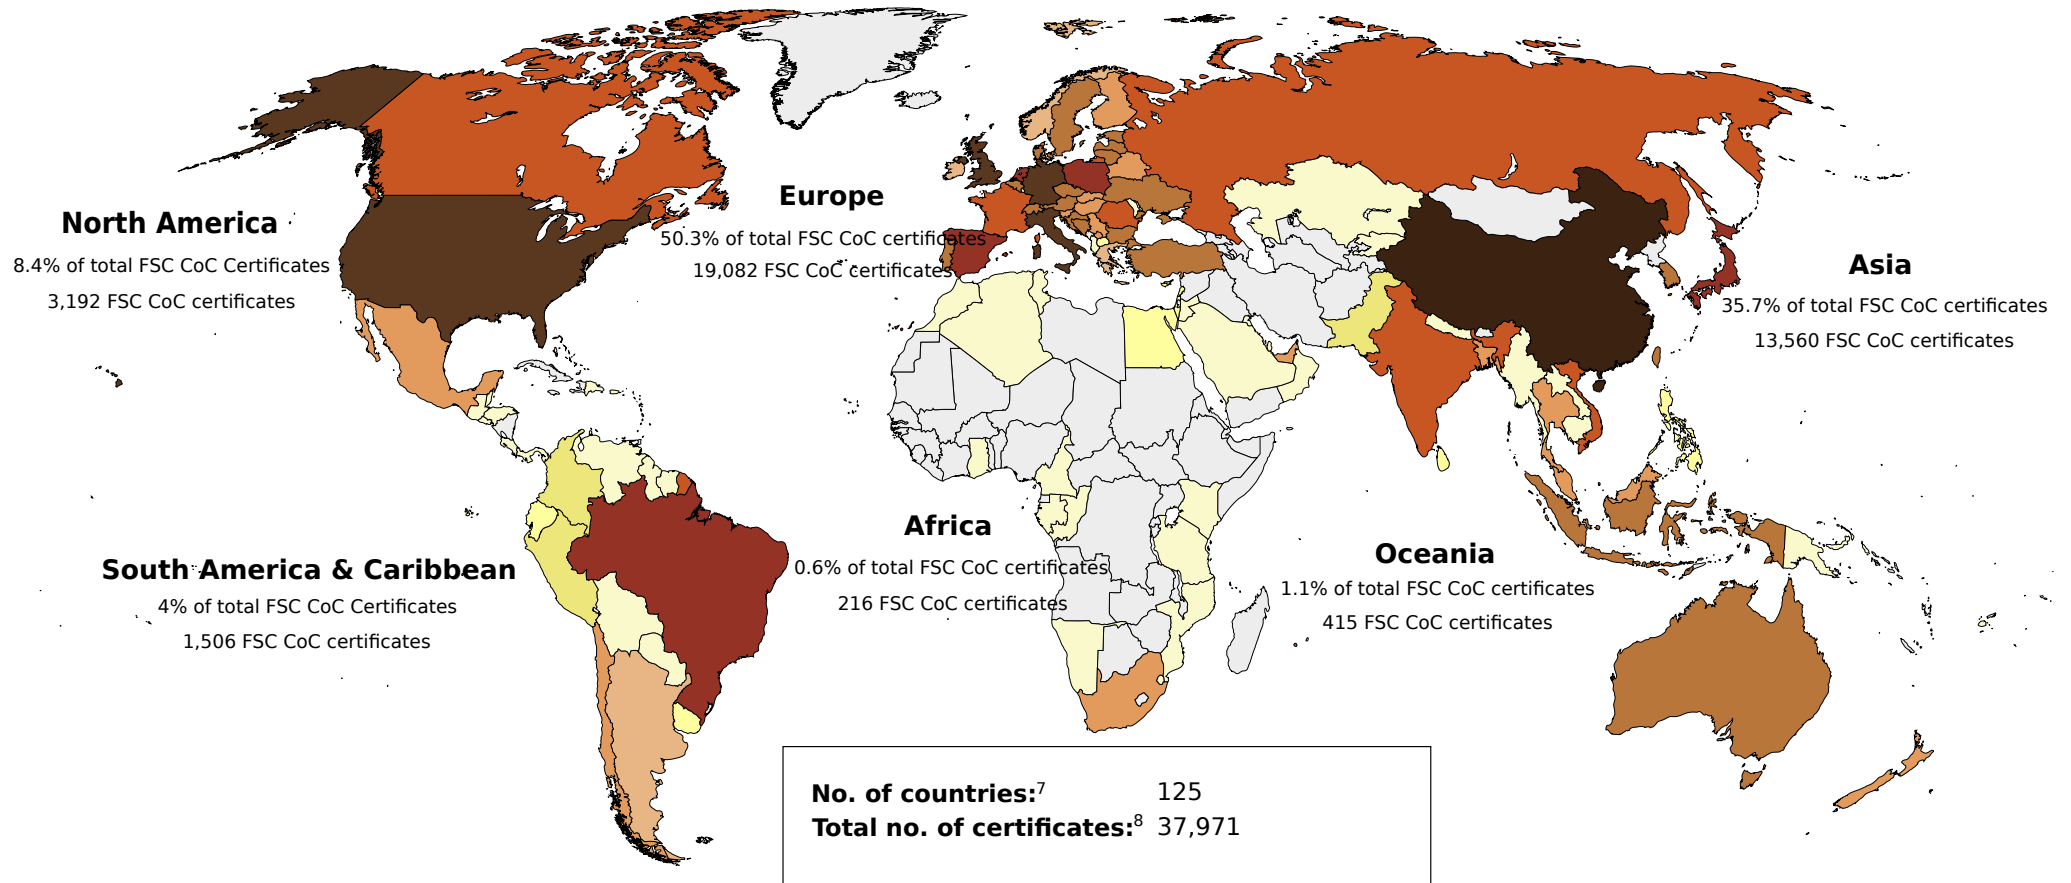

Latin America & Caribbean	Total area (ha)	No.
ARGENTINA	467,586	11
BELIZE	197,122	2
BOLIVIA	512,428	4
BRAZIL	7,110,486	130
CHILE	2,331,850	23
COLOMBIA	151,936	8
COSTA RICA	34,510	13
DOMINICAN REPUBLIC	365	1
ECUADOR	58,668	5
GUATEMALA	502,066	10
GUYANA	423,565	3
HONDURAS	17,815	1
NICARAGUA	22,903	6
PANAMA	23,159	9
PARAGUAY	43,941	5
PERU	774,679	10
SURINAME	46,325	2
URUGUAY	988,958	24
Total	13,708,362	267

SOLOMON ISLANDS	39,346	1
Total	2,660,963	40

Number of countries:⁴ 84
Total number of certificates:⁵ 1,633
Total FSC-certified forest area:⁶ 199,185,407

Global FSC Chain of Custody certificates

Number of FSC CoC certificates

Based on numbers from FSC International - Core Business Systems
Created: 04.06.2019

Global FSC Chain of Custody certificates: by region and country

Africa	No.
ALGERIA	1
CAMEROON	6
CONGO, THE REPUBLIC OF	3
EGYPT	27
GABON	9
GHANA	6
KENYA	4
MAURITIUS	2
MOROCCO	11
MOZAMBIQUE	1
NAMIBIA	7
SEYCHELLES	2
SOUTH AFRICA	128
SWAZILAND	2
TANZANIA, UNITED REPUBLIC OF	2
TUNISIA	5
Total	216

Latin America & Caribbean	No.
ARGENTINA	116
BAHAMAS	1
BELIZE	2
BOLIVIA	11
BRAZIL	1,012
BRITISH VIRGIN ISLANDS	5
CAYMAN ISLANDS	1
CHILE	189
COLOMBIA	32
COSTA RICA	9
DOMINICAN REPUBLIC	3
ECUADOR	15

EL SALVADOR	7
GUATEMALA	12
GUYANA	4
HONDURAS	1
PANAMA	3
PARAGUAY	11
PERU	47
PUERTO RICO	2
SAINT VINCENT AND THE GRENADINES	1
SURINAME	3
URUGUAY	18
VENEZUELA	1
Total	1,506