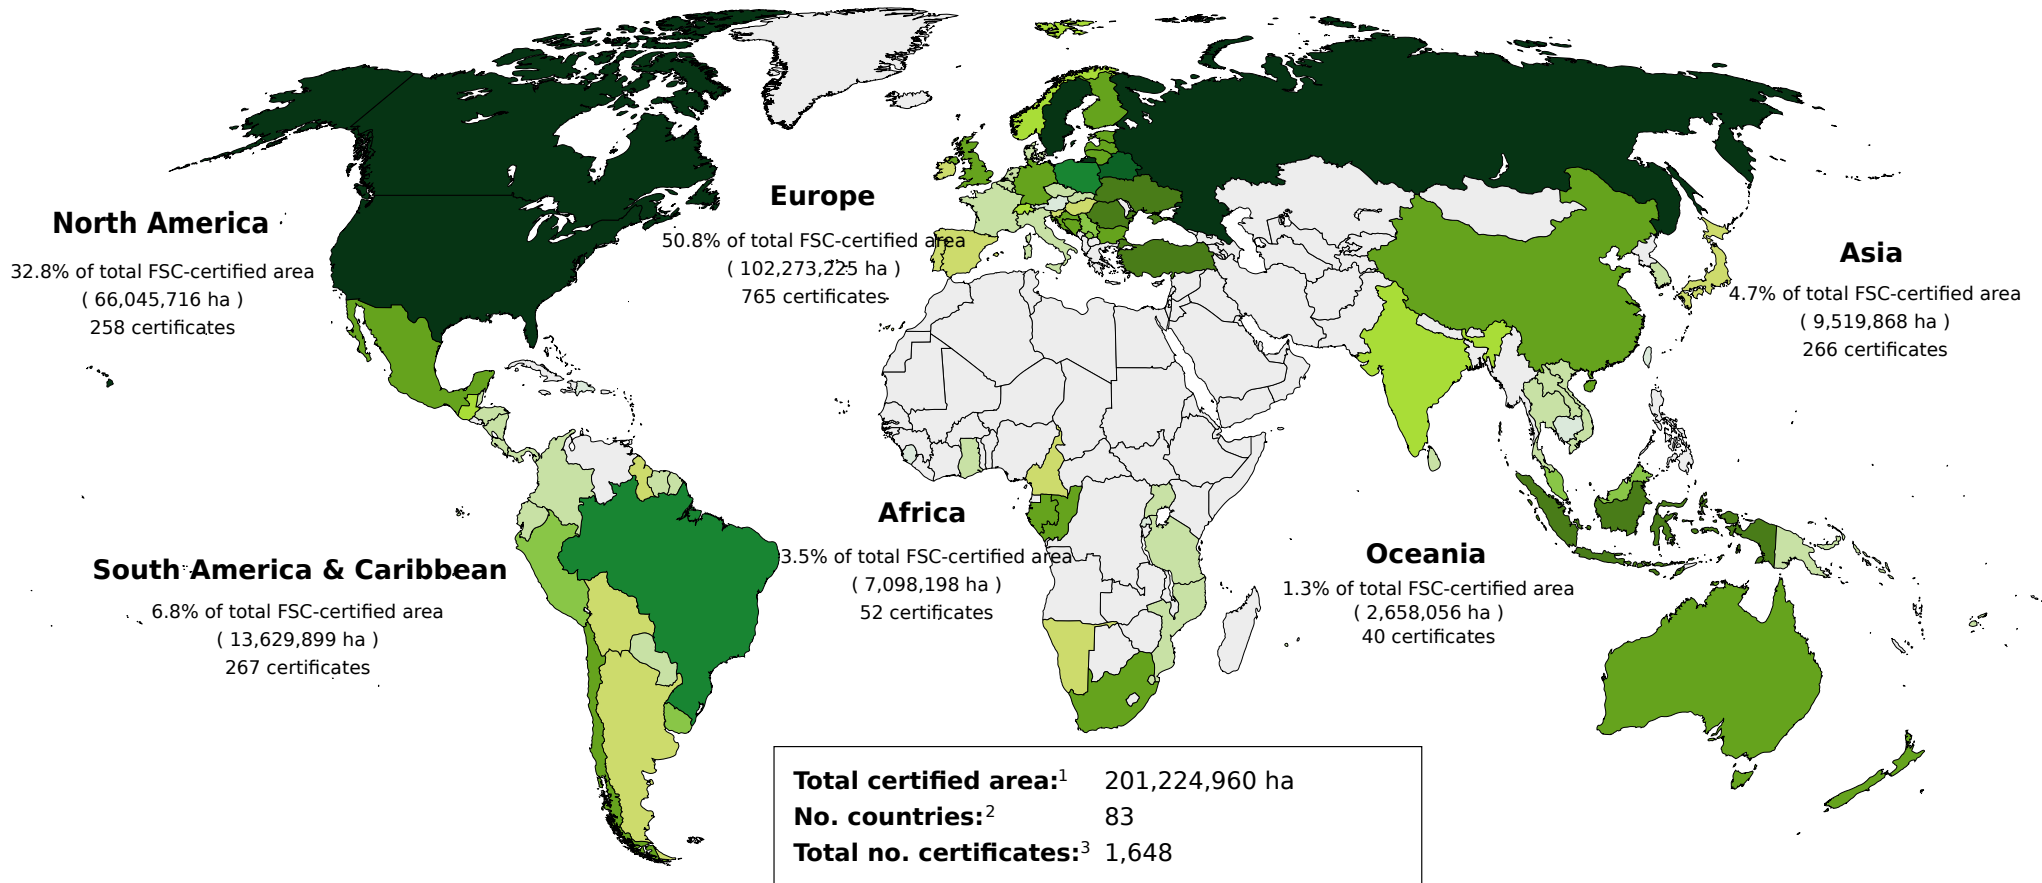

FSC Facts & Figures

August 2, 2019

Global FSC-certified forest area

Total FSC-certified forest area in ha

Global FSC-certified Area and Number of Certificates: by region and country

Africa	Total area (ha)	No.
CAMEROON	341,708	1
CONGO, THE REPUBLIC OF	2,410,693	4
ESWATINI	125,438	4
GABON	2,061,190	6
GHANA	12,147	2
MOZAMBIQUE	50,753	2
NAMIBIA	387,226	4
RWANDA	9,785	1
SIERRA LEONE	6,281	1
SOUTH AFRICA	1,433,875	20
TANZANIA, UNITED	216,317	3
UGANDA	42,785	4
Total	7,098,198	52

Asia	Total area (ha)	No.
CAMBODIA	7,896	1
CHINA	1,054,960	83
INDIA	619,255	9
INDONESIA	2,953,395	37
JAPAN	414,927	35
KOREA, REPUBLIC OF	214,571	4
LAOS	59,686	3
MALAYSIA	765,450	14
SRI LANKA	20,312	4
TAIWAN	1,437	3
THAILAND	76,719	19
TURKEY	3,121,401	8
VIETNAM	209,859	46
Total	9,519,868	266

Latin America & Caribbean	No.
ARGENTINA	114
BAHAMAS	1
BELIZE	2
BOLIVIA	11
BRAZIL	1,023
BRITISH VIRGIN ISLANDS	6
CAYMAN ISLANDS	2
CHILE	190
COLOMBIA	32
COSTA RICA	9
DOMINICAN REPUBLIC	3

ECUADOR	17
EL SALVADOR	7
GUATEMALA	13
GUYANA	4
HONDURAS	1
PANAMA	3
PARAGUAY	10
PERU	46
PUERTO RICO	2
SAINT VINCENT AND THE GRENADINES	1
SURINAME	3
URUGUAY	19
VENEZUELA	1
Total	1,520

North America	No.
CANADA	608
MEXICO	146
UNITED STATES	2,414
Total	3,168

Oceania	No.
AUSTRALIA	259
BRUNEI DARUSSALAM	1
FIJI	2
GUAM	1
MARSHALL ISLANDS	6
NEW ZEALAND	146
PAPUA NEW GUINEA	2
SAMOA	2
Total	419