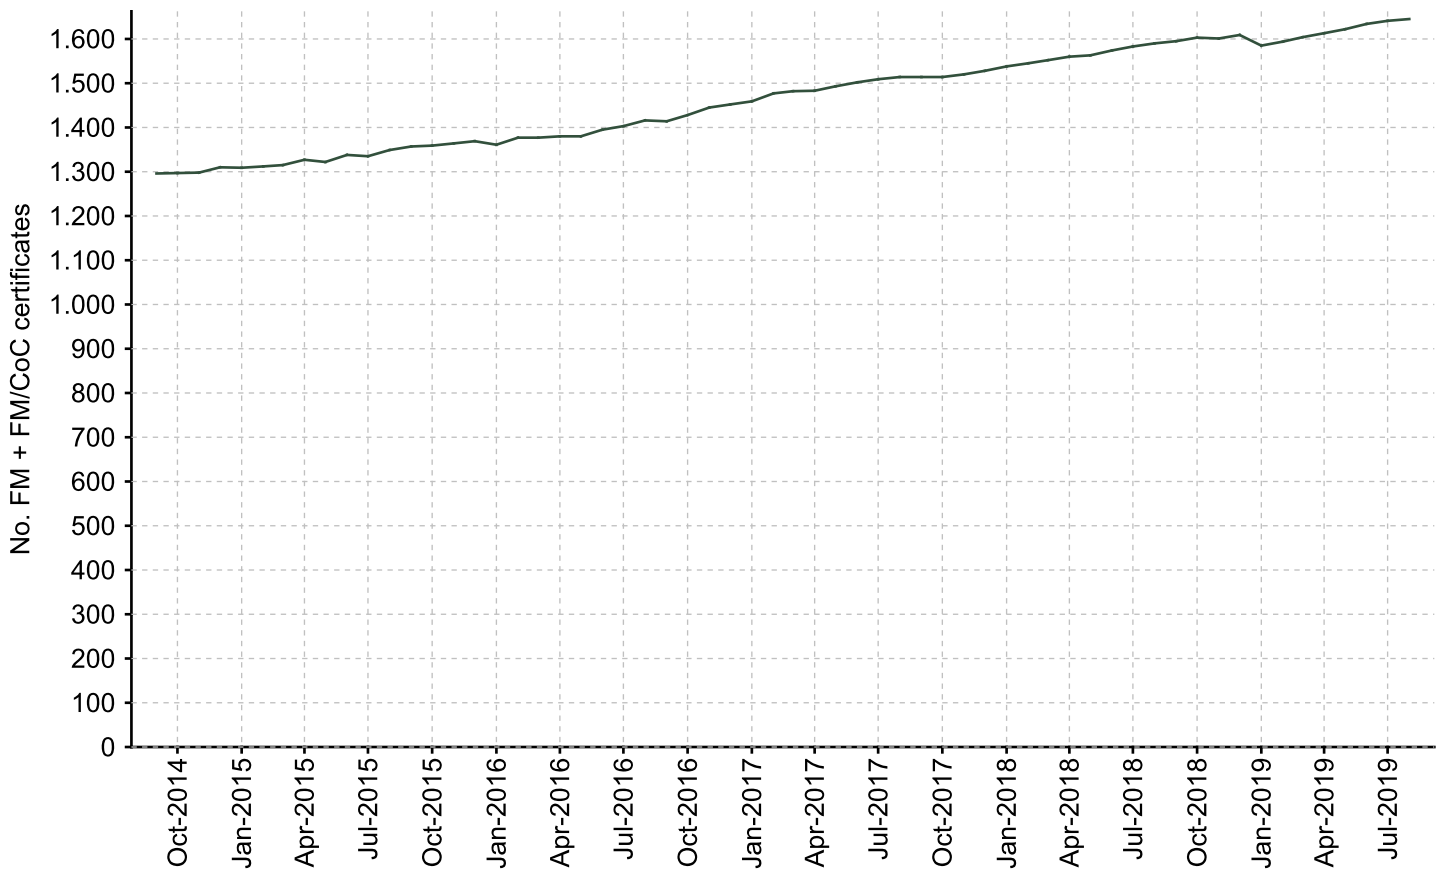

North America	No.
CANADA	608
MEXICO	146
UNITED STATES	2,414
Total	3,168

Oceania	No.
AUSTRALIA	259
BRUNEI DARUSSALAM	1
FIJI	2
GUAM	1
MARSHALL ISLANDS	6
NEW ZEALAND	146
PAPUA NEW GUINEA	2
SAMOA	2
Total	419

Number of Countries: ⁹	127
Total number of certificates: ¹⁰	38,924

Ten largest FSC certificates

Number of CoC Certificates over past 5 years

Number of FM Certificates over past 5 years

Forest Area over past 5 years