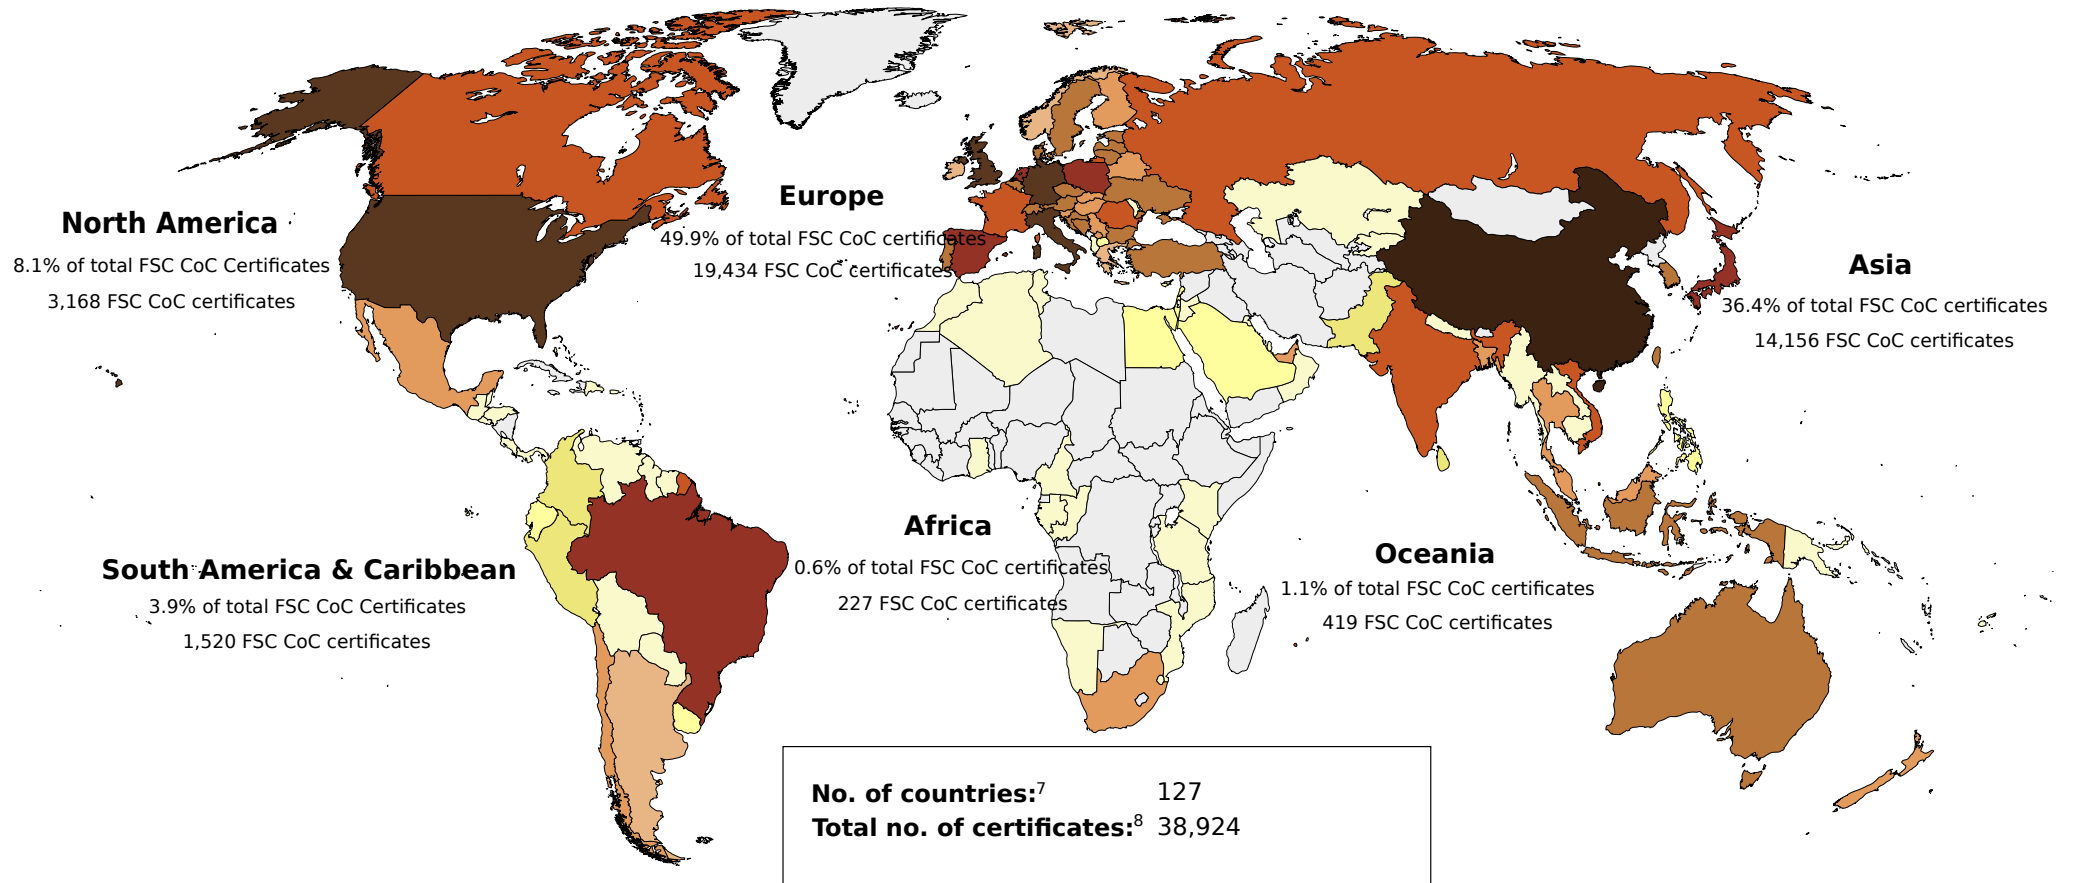

FSC Facts & Figures

August 2, 2019

Global FSC-certified forest area

Total FSC-certified forest area in ha

Global FSC-certified Area and Number of Certificates: by region and country

Africa	Total area (ha)	No.
CAMEROON	341,708	1
CONGO, THE REPUBLIC OF	2,410,693	4
ESWATINI	125,438	4
GABON	2,061,190	6
GHANA	12,147	2
MOZAMBIQUE	50,753	2
NAMIBIA	387,226	4
RWANDA	9,785	1
SIERRA LEONE	6,281	1
SOUTH AFRICA	1,433,875	20
TANZANIA, UNITED	216,317	3
UGANDA	42,785	4
Total	7,098,198	52

Latin America & Caribbean	Total area (ha)	No.
---------------------------	-----------------	-----

ARGENTINA	467,586	11
BELIZE	197,122	2
BOLIVIA	482,409	3
BRAZIL	7,085,205	132
CHILE	2,333,822	23
COLOMBIA	151,936	8
COSTA RICA	34,510	13
DOMINICAN REPUBLIC	365	1
ECUADOR	58,668	5
GUATEMALA	502,085	10
GUYANA	423,565	3
HONDURAS	17,815	1
NICARAGUA	22,903	6
PANAMA	23,308	9
PARAGUAY	42,613	5
PERU	774,679	10
SURINAME	21,720	1
URUGUAY	989,587	24
Total	13,629,899	267

Total	2,658,056	40
-------	-----------	----

Number of countries:⁴ 83
Total number of certificates:⁵ 1,648
Total FSC-certified forest area:⁶ 201,224,960

Global FSC Chain of Custody certificates

Number of FSC CoC certificates

Based on numbers from FSC International - Core Business Systems
 Created: 02.08.2019

Global FSC Chain of Custody certificates: by region and country

Africa	No.
ALGERIA	1
CAMEROON	6
CONGO, THE REPUBLIC OF	3
EGYPT	29
ESWATINI	3
GABON	11
GHANA	5
KENYA	4
MAURITIUS	2
MOROCCO	12
MOZAMBIQUE	1
NAMIBIA	8
SEYCHELLES	2
SOUTH AFRICA	131
TANZANIA, UNITED REPUBLIC OF	3
TUNISIA	6
Total	227