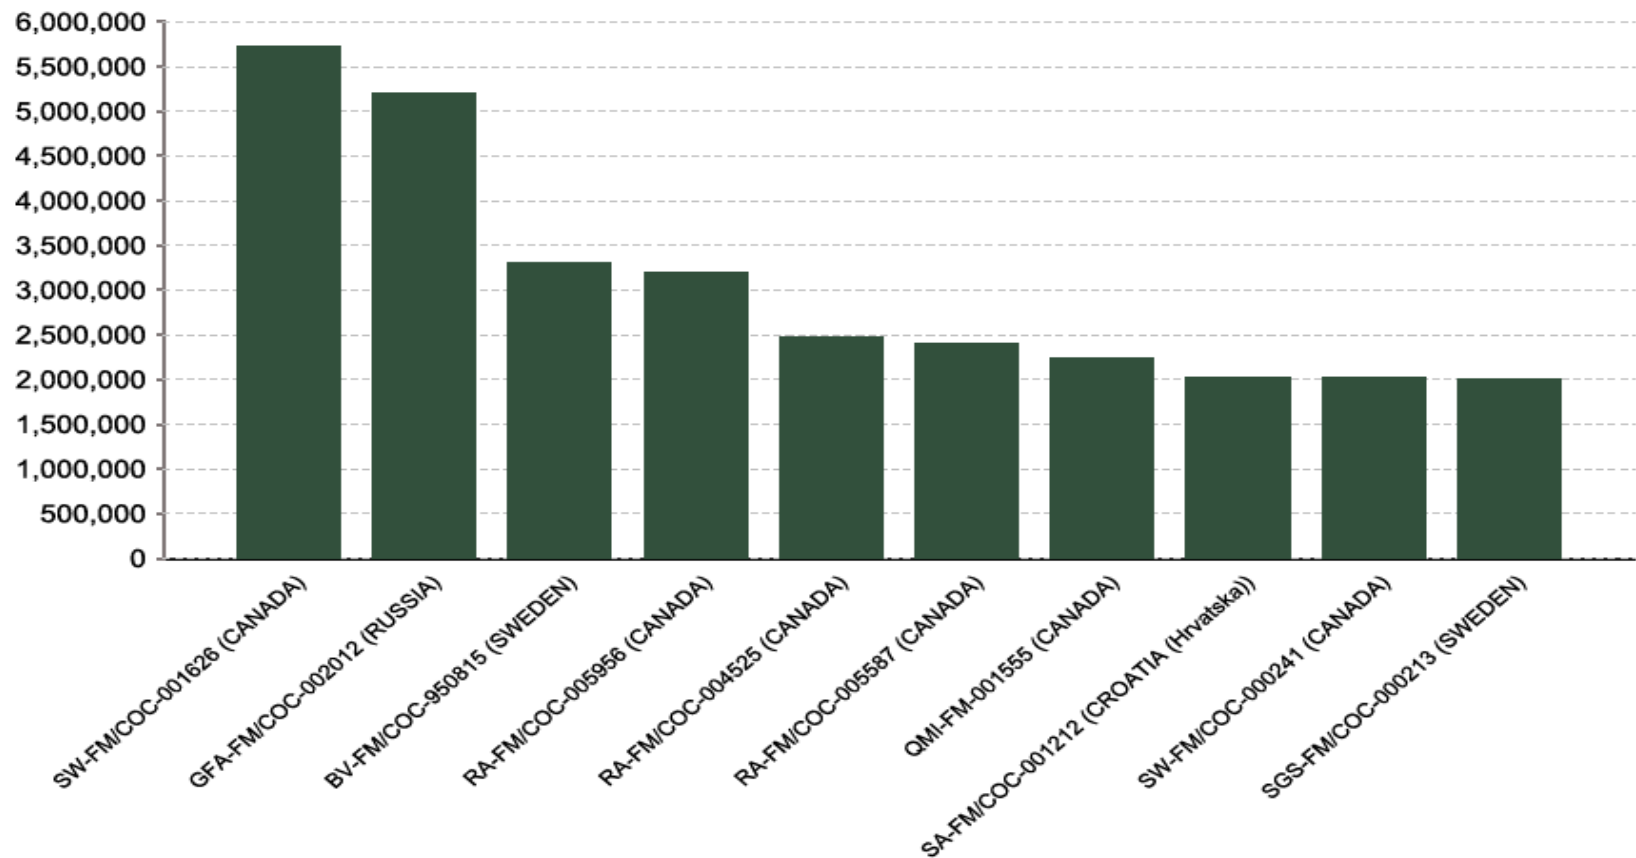

Ten largest FSC certificates