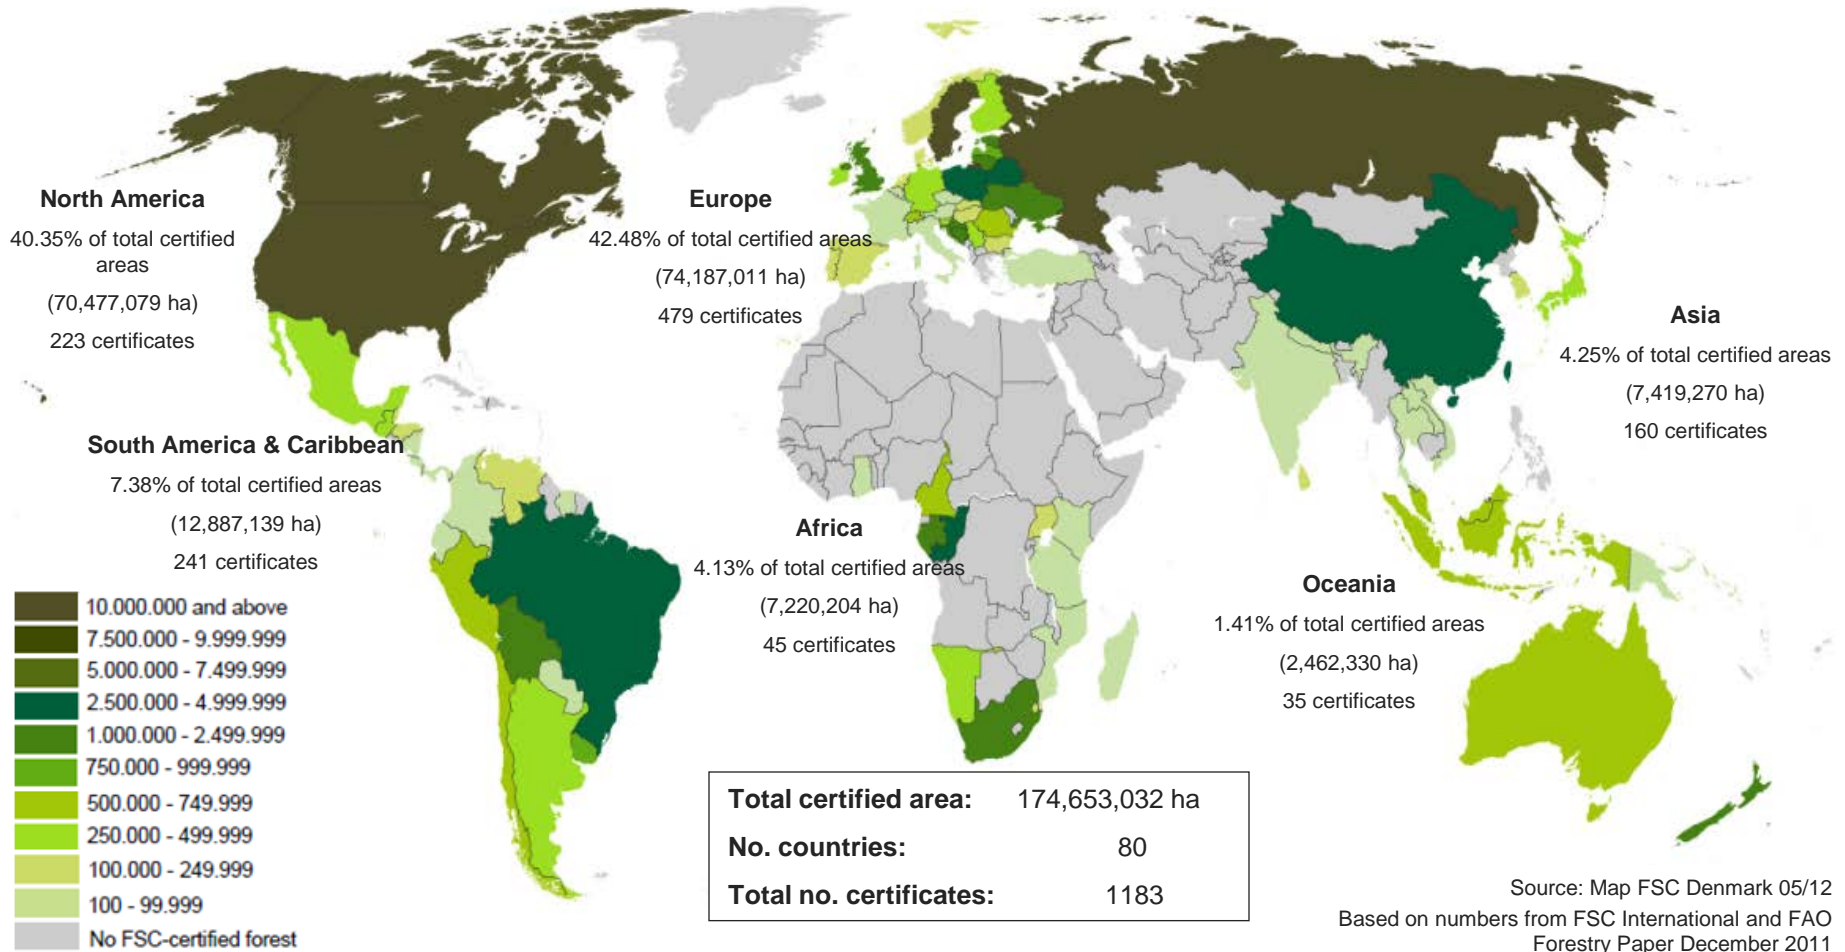

Global FSC certificates: type and distribution

March 2013

Global FSC certified forest area: by region

Source: Map FSC Denmark 05/12
Based on numbers from FSC International and FAO Forestry Paper December 2011

Global FSC certified forest area: by region

Africa	Total area (ha)	No.
CAMEROON	727,707	4
CONGO, THE REPUBLIC OF	2,478,943	3
GABON	1,873,505	3
GHANA	1,566	1
KENYA	628	1
MADAGASCAR	1,000	1
MOZAMBIQUE	5,310	1
NAMIBIA	278,062	3
SOUTH AFRICA	1,553,277	20
SWAZILAND	80,473	2
TANZANIA, UNITED	112,779	2
UGANDA	106,954	4
Grand total	7,220,204	45

Latin America & Caribbean	No.
ARGENTINA	90
BELIZE	3
BOLIVIA	22
BRAZIL	933
BRITISH VIRGIN ISLANDS	5
CAYMAN ISLANDS	1
CHILE	97
COLOMBIA	29

Global FSC chain of custody certificates: by region

COSTA RICA	5
ECUADOR	3
EL SALVADOR	1
GUATEMALA	14
HONDURAS	3
NICARAGUA	5
PANAMA	1
PARAGUAY	4
PERU	31
SURINAME	1
URUGUAY	30
VENEZUELA	2
Grand total	1280

Information as of 15/02/2013
 No. countries: 111
 Total no. certificates: 25109

FSC forest management certificate growth since 2011 (FM and FM/CoC)

FSC supply chain growth since 2011 (chain of custody certificates – CoC)