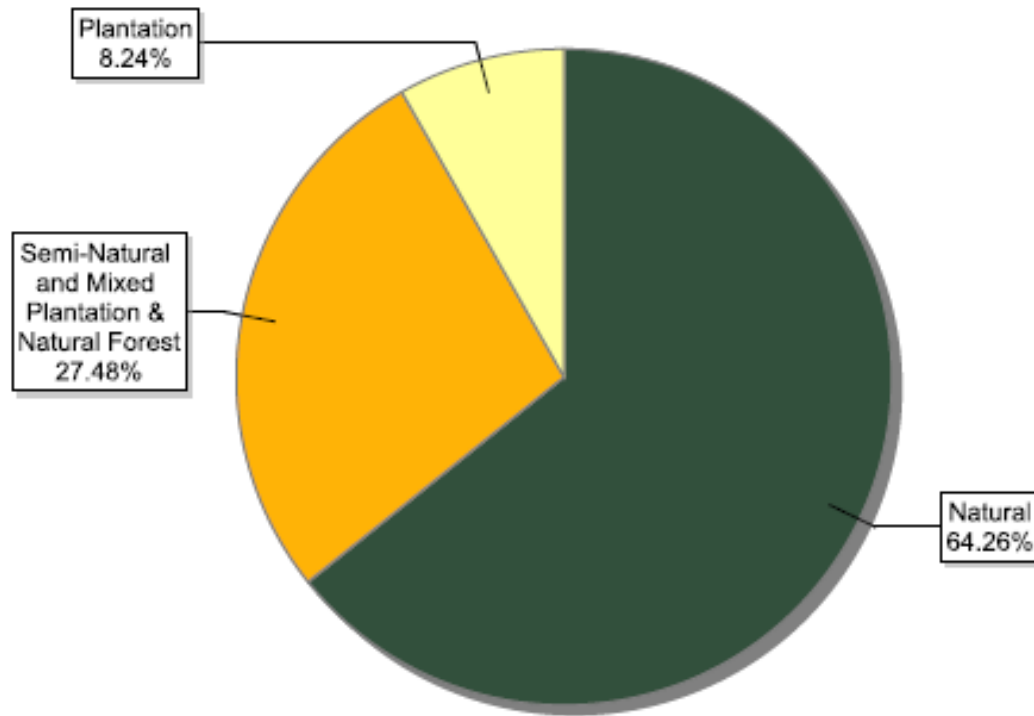

FSC certificates by forest type: global certified area

Information as of 15/02/2013	Forest area (million ha)
Natural	112.25
Plantation	14.40
Semi-Natural and Mixed Plantation & Natural Forest	48.01
Total	174.65