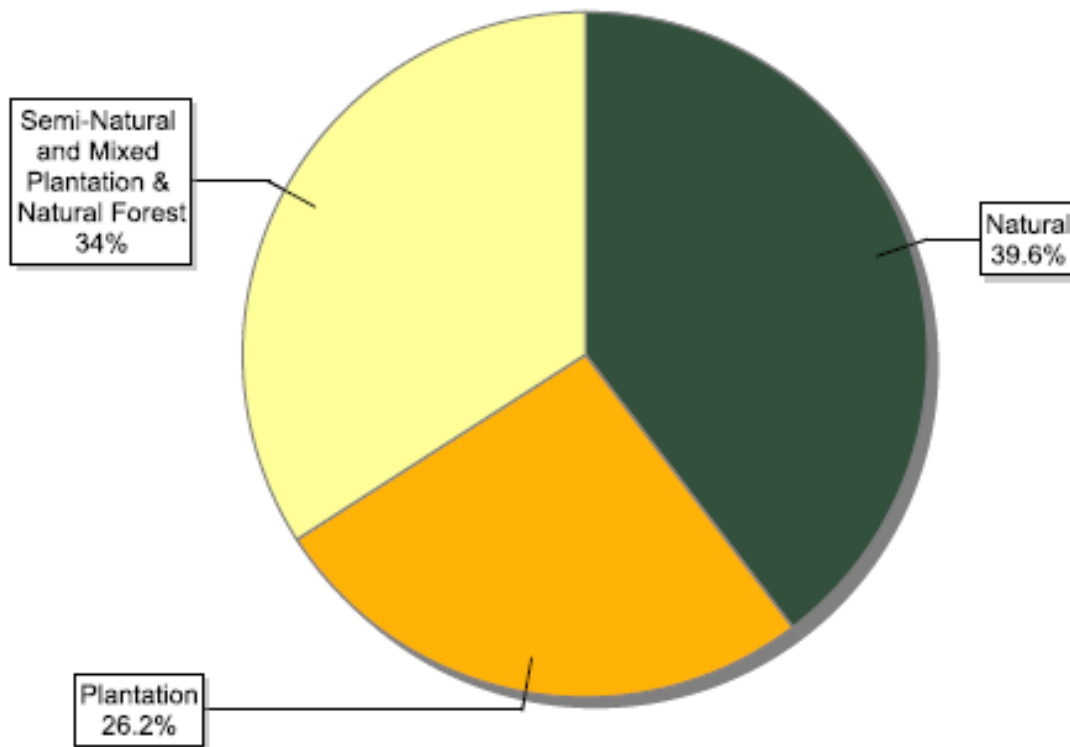

FSC certificates by forest type: number of certificates globally

Information as of 15/02/2013	Number of certificates
Natural	469
Plantation	311
Semi-Natural and Mixed Plantation & Natural Forest	403
Total	1183