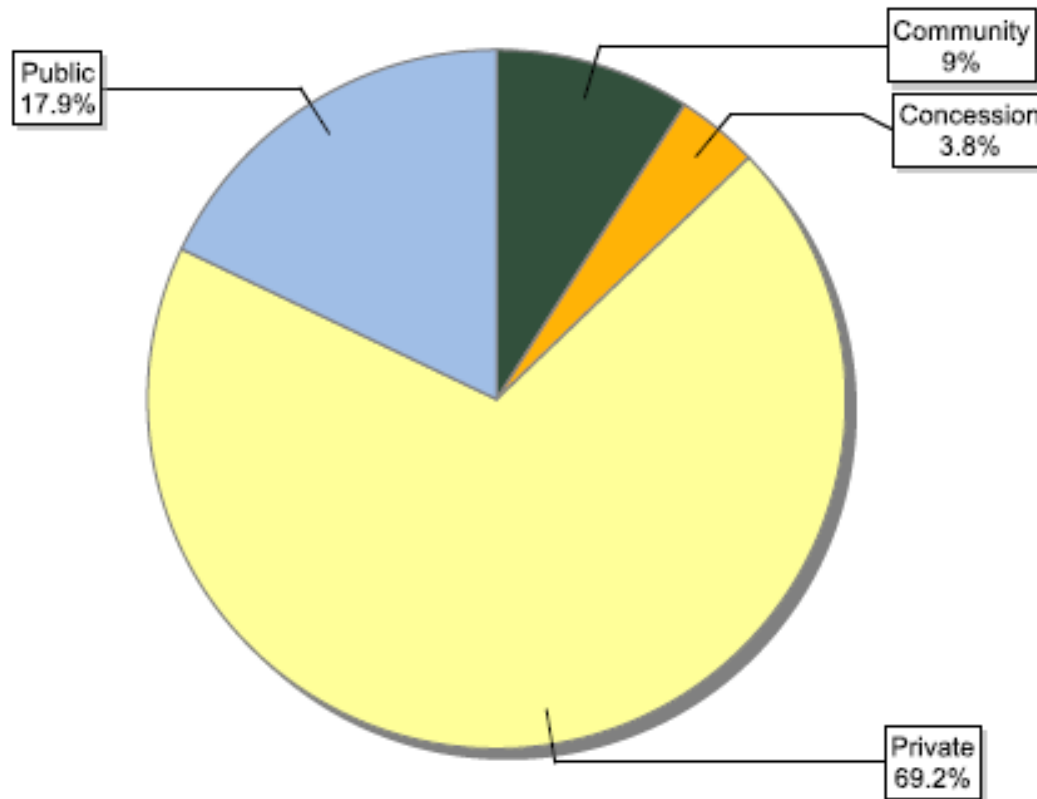

FSC certificates by tenure management: number of certificates globally

Information as of 15/02/2013	Number of Certificates
Community	107
Concession	45
Private	819
Public	212
Total	1183