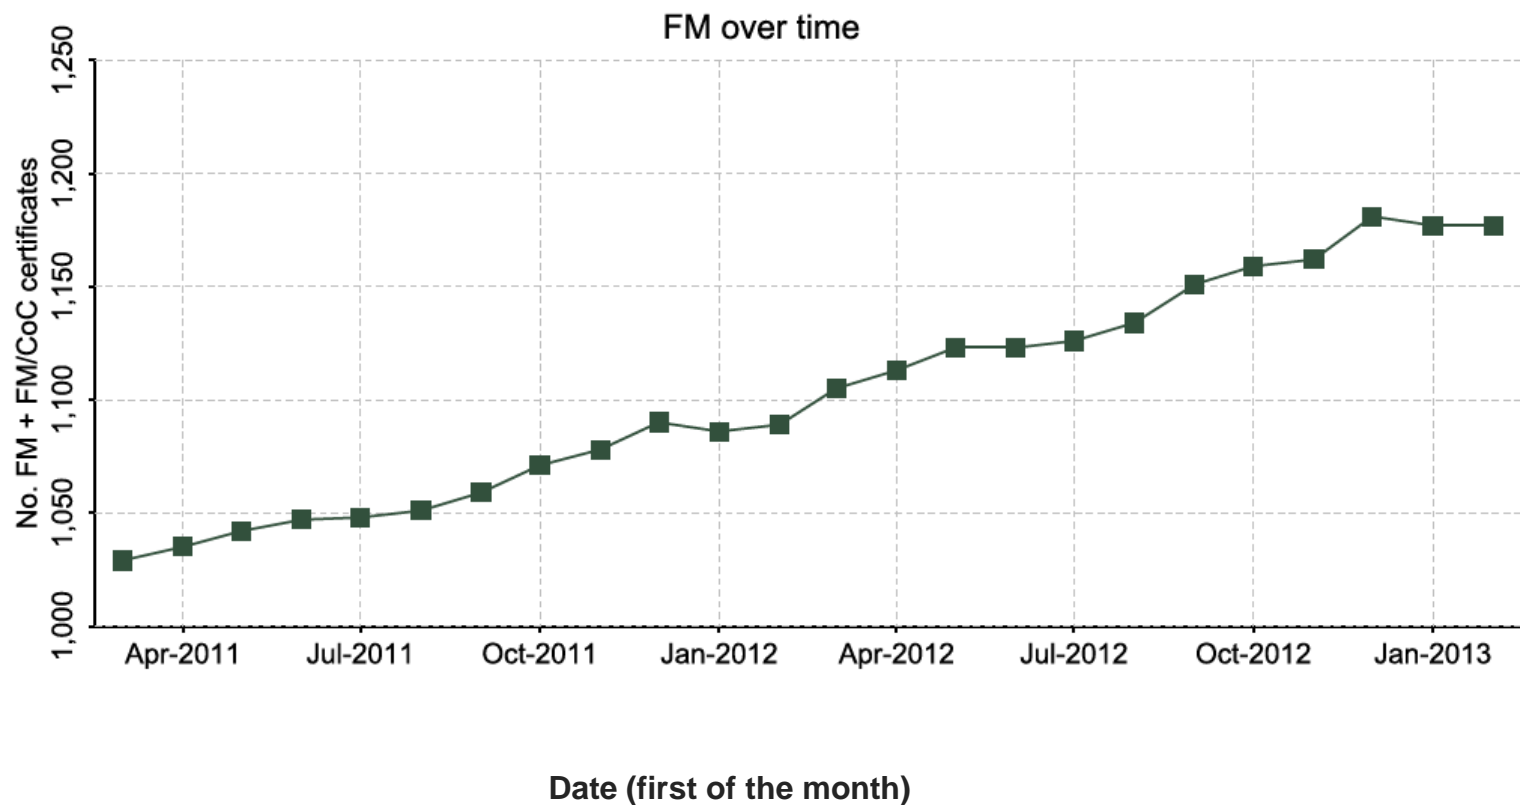

Global FSC chain of custody certificates: by region

COSTA RICA	5
ECUADOR	3
EL SALVADOR	1
GUATEMALA	14
HONDURAS	3
NICARAGUA	5
PANAMA	1
PARAGUAY	4
PERU	31
SURINAME	1
URUGUAY	30
VENEZUELA	2
Grand total	1280

North America	No.
CANADA	980
MEXICO	65
PUERTO RICO	4
UNITED STATES	3452
Grand total	4501

Oceania	No.
AUSTRALIA	301
BRUNEI DARUSSALAM	1
GUAM	1
NEW ZEALAND	148
PAPUA NEW GUINEA	3
SOLOMON ISLANDS	2
Grand total	454

Information as of 15/02/2013
No. countries: 111
Total no. certificates: 25109

FSC forest management certificate growth since 2011 (FM and FM/CoC)