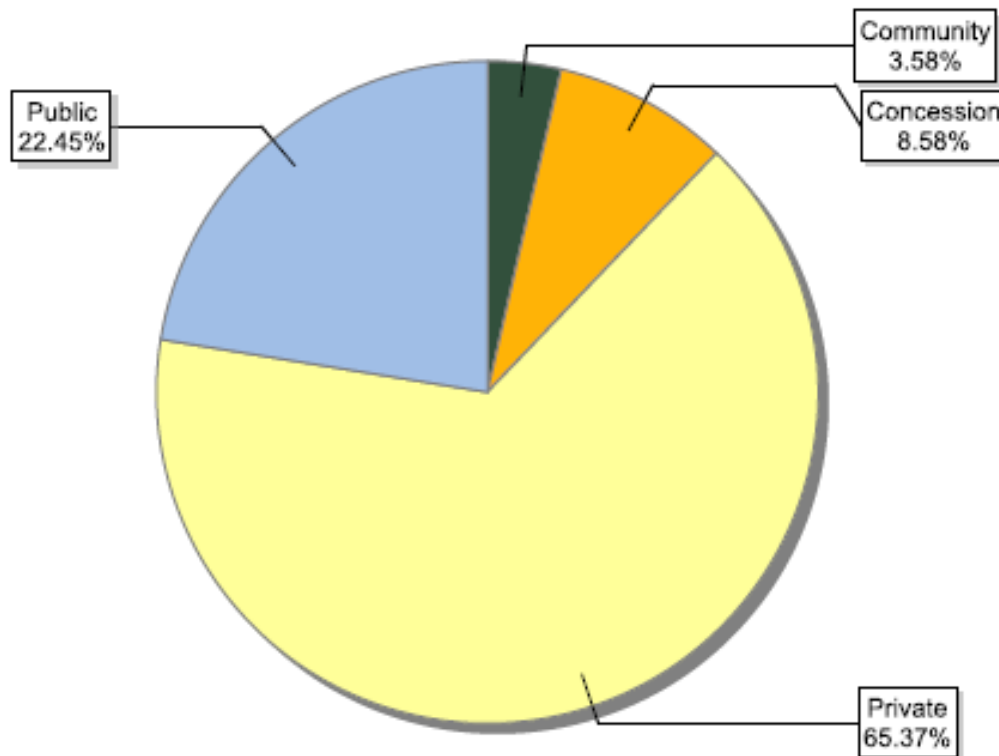

FSC certificates by tenure management: global certified area

Information as of 15/02/2013	Forest area (million ha)
Community	6.26
Concession	14.99
Private	114.19
Public	39.22
Total	174.65