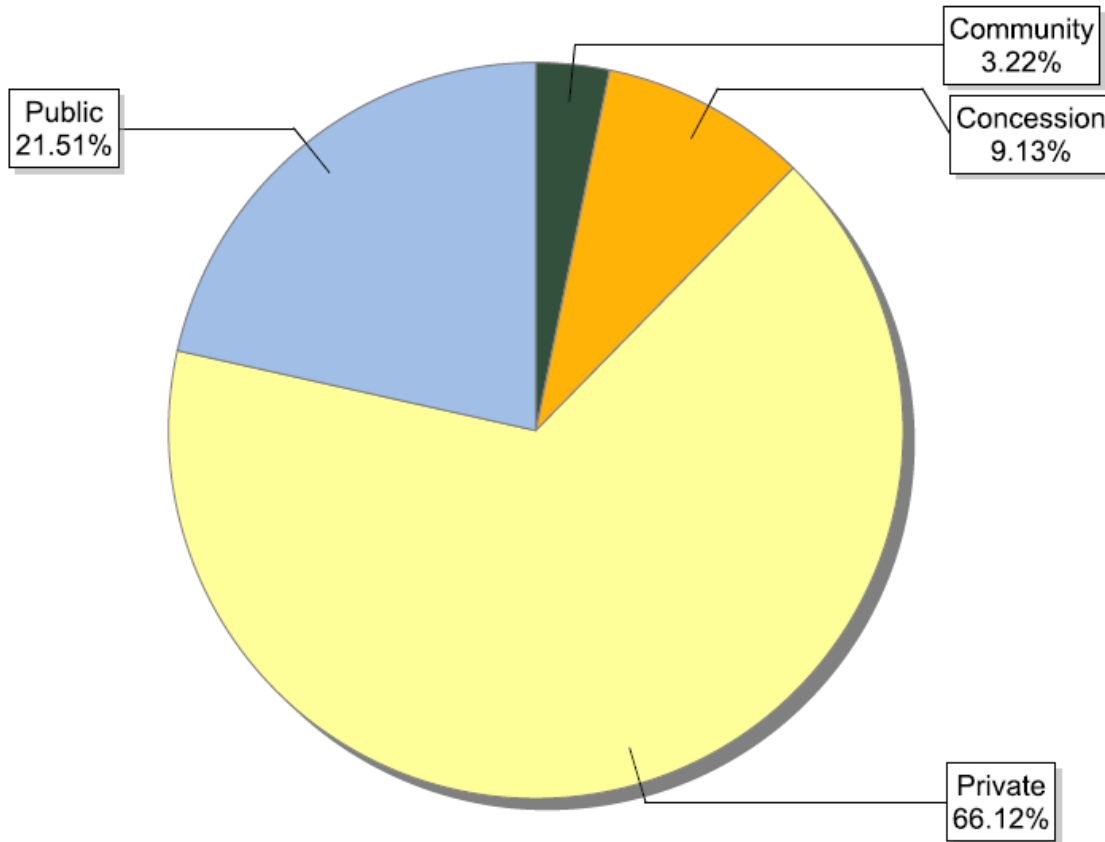

FSC certificates by tenure management: global certified area

Information as of 16/12/2013	Forest area (million ha)
Community	6.14
Concession	17.43
Private	126.16
Public	41.04
Total	190.78