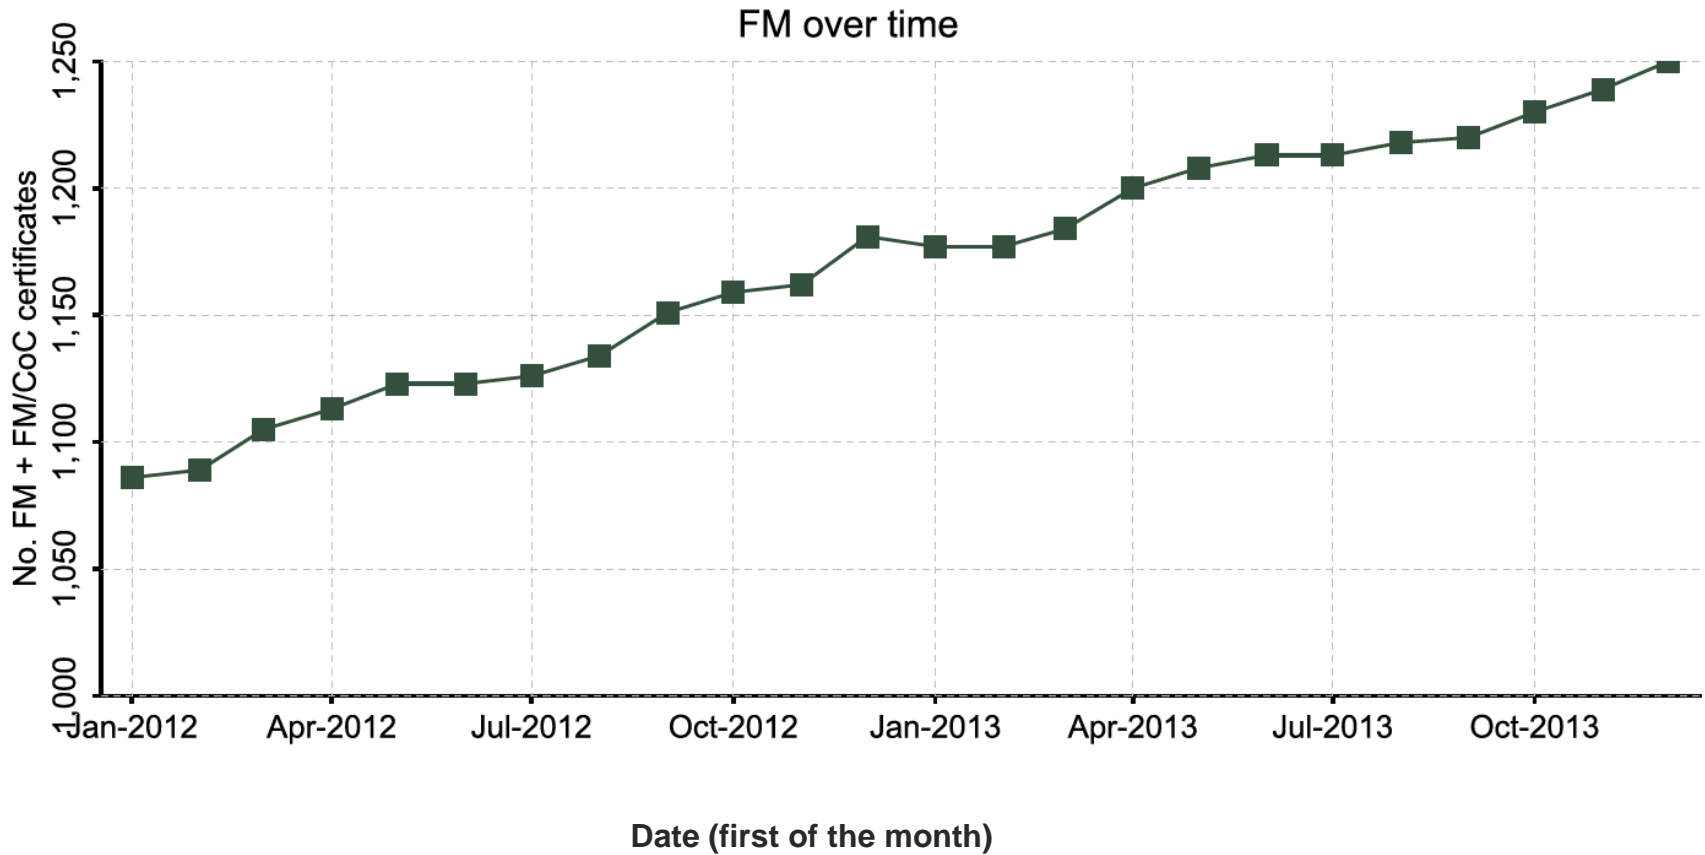

Global FSC chain of custody certificates: by region

COLOMBIA	31
COSTA RICA	4
ECUADOR	9
EL SALVADOR	1
GUATEMALA	13
HONDURAS	3
PANAMA	2
PARAGUAY	4
PERU	32
SURINAME	2
URUGUAY	28
VENEZUELA	3
VIRGIN ISLANDS (U.S.)	1
Grand total	1407

Grand total	468

North America	No.
BAHAMAS	1
CANADA	964
MEXICO	74
PUERTO RICO	4
UNITED STATES	3263
Grand total	4306

Information as of 16/12/2013
No. countries: 114
Total no. certificates: 27246

Oceania	No.
AUSTRALIA	308
BRUNEI DARUSSALAM	1
FIJI	2
GUAM	1
NEW ZEALAND	151
PAPUA NEW GUINEA	2
SOLOMON ISLANDS	3

FSC forest management certificate growth since 2012 (FM and FM/CoC)