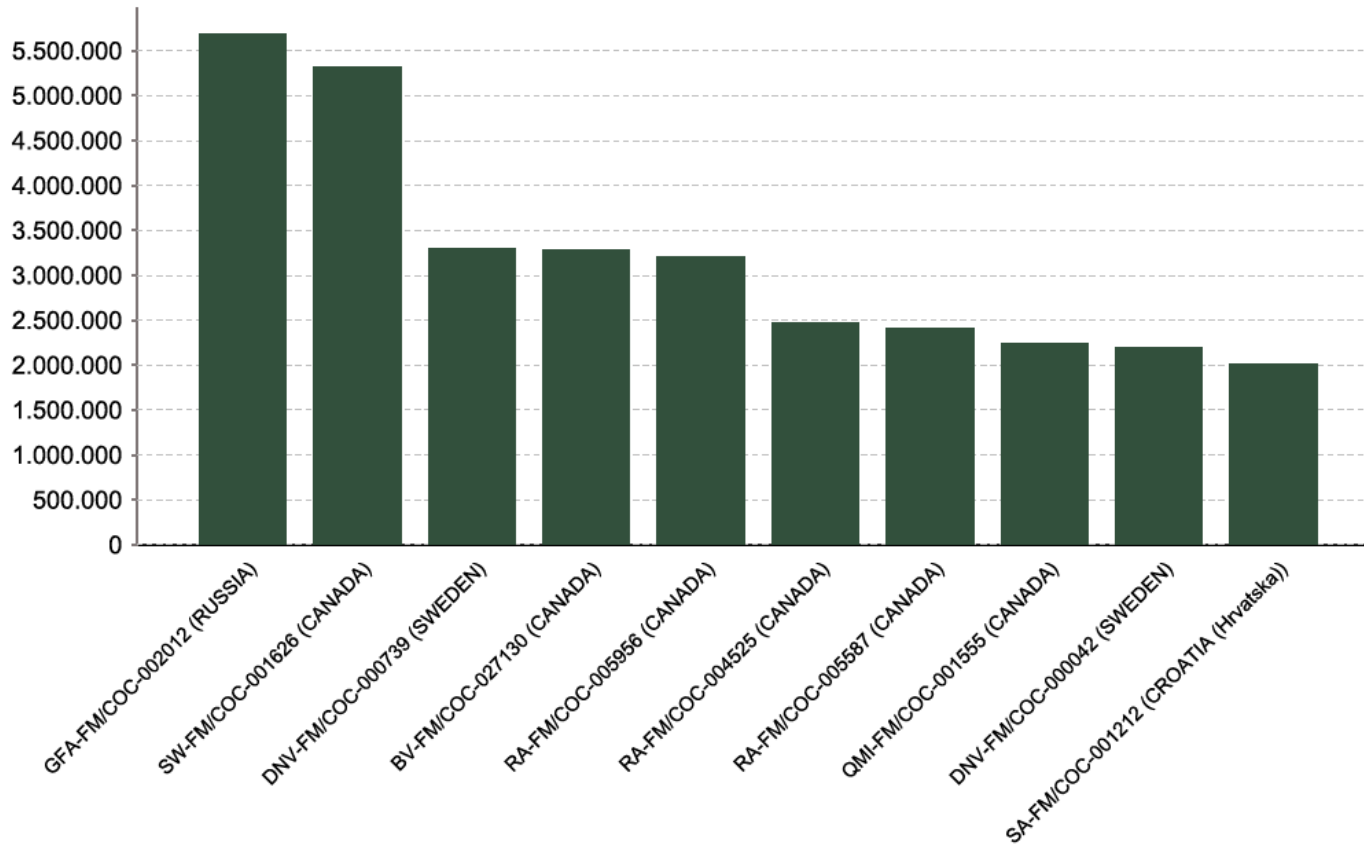

Ten largest FSC certificates