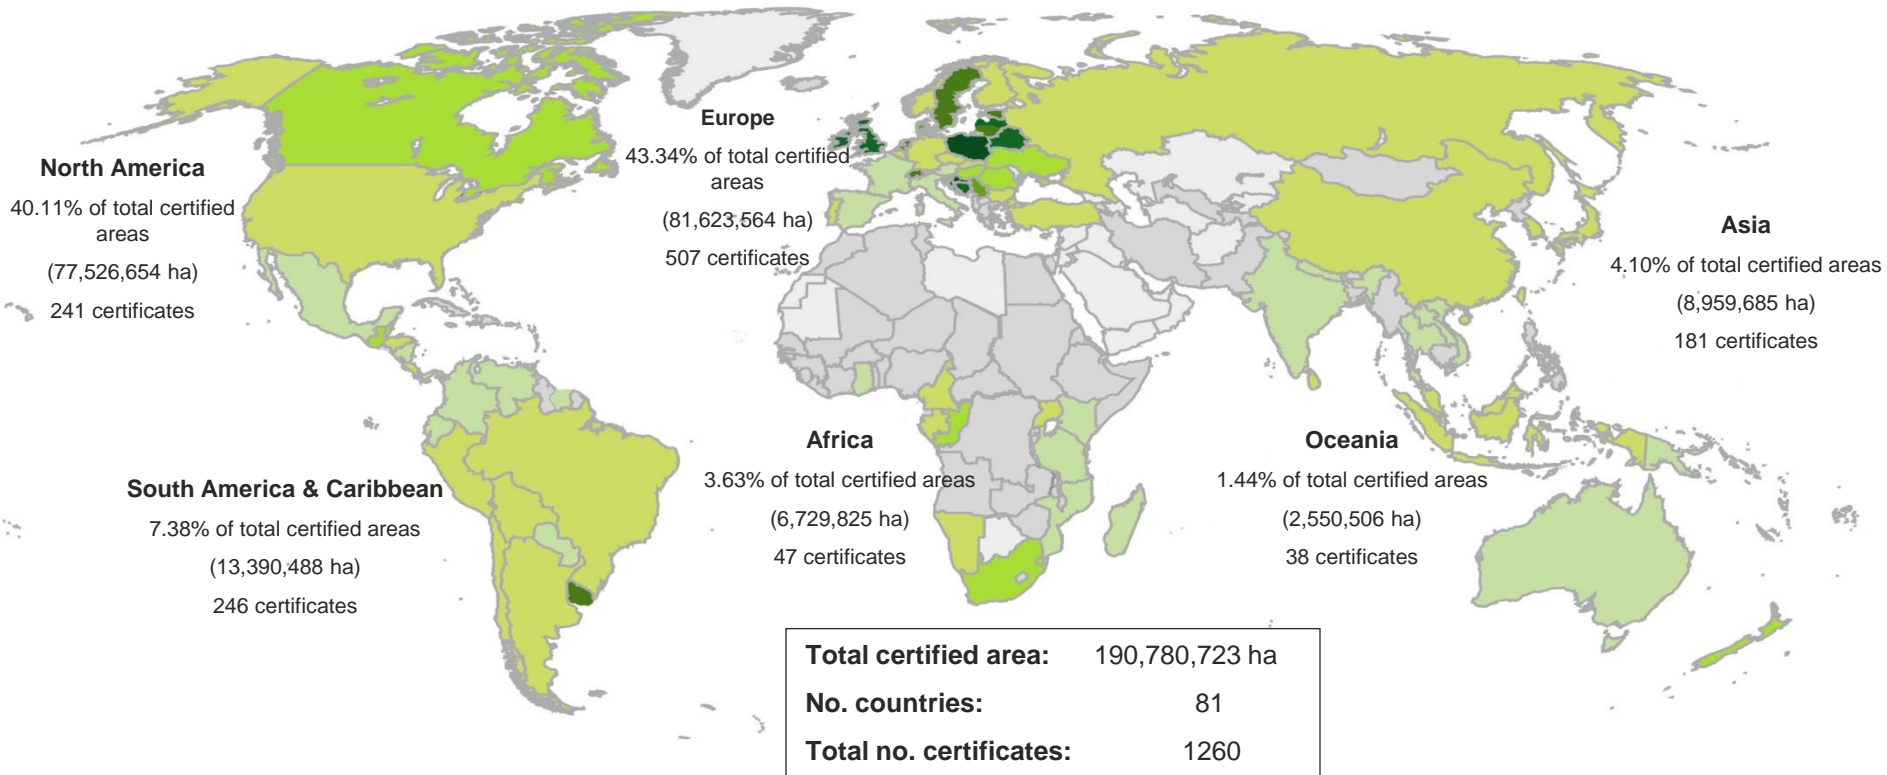

Global FSC certificates: type and distribution

January 2014

Global FSC certified forest area: by region

Percentage of total FSC certified forest area

EXPLANATION

Country name
Hectare certified forest

(= % of total forest cover / % of production forest cover)
% increase or decrease since August 2012

Based on numbers from FSC International and FAO Forestry Paper
February 2013

Global FSC certified forest area: by region

Africa	Total area (ha)	No.
CAMEROON	1,013,374	5
CONGO, THE REPUBLIC OF	1,574,310	2
GABON	2,053,505	3
GHANA	1,875	1
KENYA	628	1
MOZAMBIQUE	51,949	2
NAMIBIA	235,249	5
SOUTH AFRICA	1,540,988	20
SWAZILAND	112,308	3
TANZANIA, UNITED	112,779	2
UGANDA	33,082	3
Grand total	6,729,825	47

UKRAINE	1,314,288	12
UNITED KINGDOM	1,595,374	47
Grand total	81,623,564	507

Latin America & Caribbean	Total area (ha)	No.
ARGENTINA	259,731	12
BELIZE	166,857	2
BOLIVIA	986,992	9
BRAZIL	6,961,155	100
CHILE	2,264,048	21
COLOMBIA	126,130	7
COSTA RICA	42,571	15
ECUADOR	52,684	5
GUATEMALA	500,149	12
HONDURAS	107,343	3
NICARAGUA	28,209	7
PANAMA	58,476	10
PARAGUAY	19,487	2
PERU	734,894	13
SURINAME	113,769	2
URUGUAY	828,407	25
VENEZUELA	139,588	1
Grand total	13,390,488	246

Latin America & Caribbean	No.
ARGENTINA	103
BELIZE	4
BOLIVIA	21
BRAZIL	1030
BRITISH VIRGIN ISLANDS	6
CAYMAN ISLANDS	1
CHILE	109

Global FSC chain of custody certificates: by region

COLOMBIA	31
COSTA RICA	4
ECUADOR	9
EL SALVADOR	1
GUATEMALA	13
HONDURAS	3
PANAMA	2
PARAGUAY	4
PERU	32
SURINAME	2
URUGUAY	28
VENEZUELA	3
VIRGIN ISLANDS (U.S.)	1
Grand total	1407