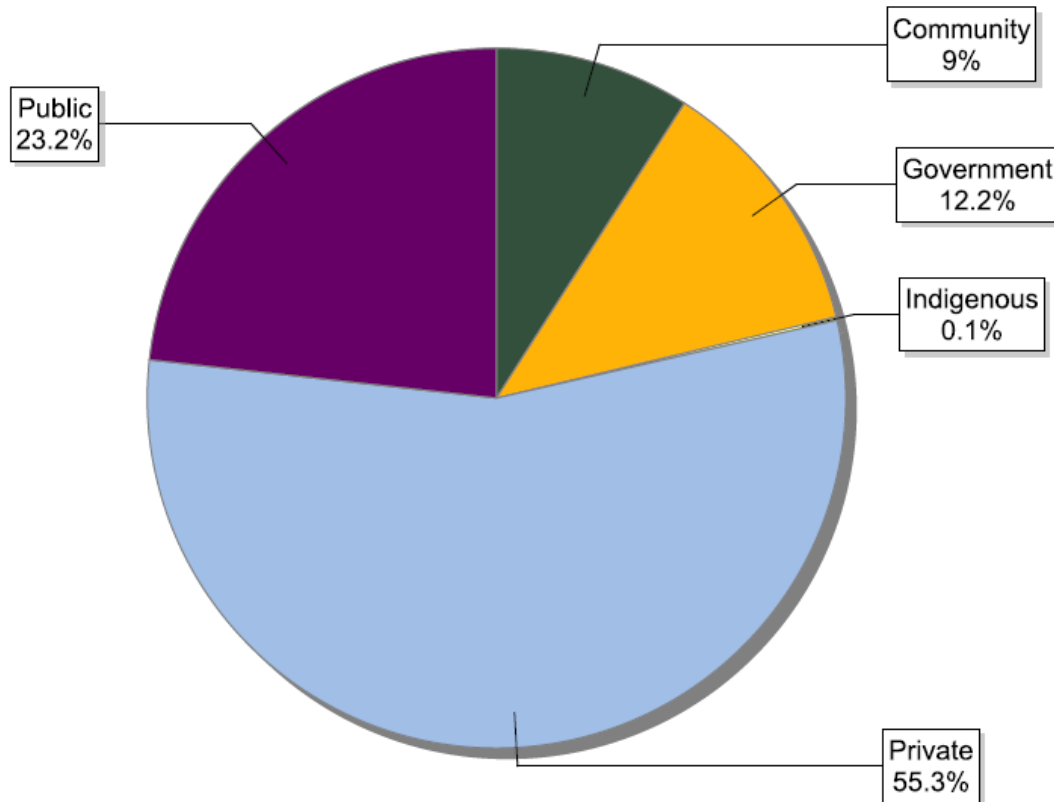

FSC certificates by tenure ownership: number of certificates globally

Information as of 16/12/2013	Number of Certificates
Community	114
Government	154
Indigenous	2
Private	697
Public	293
Total	1260