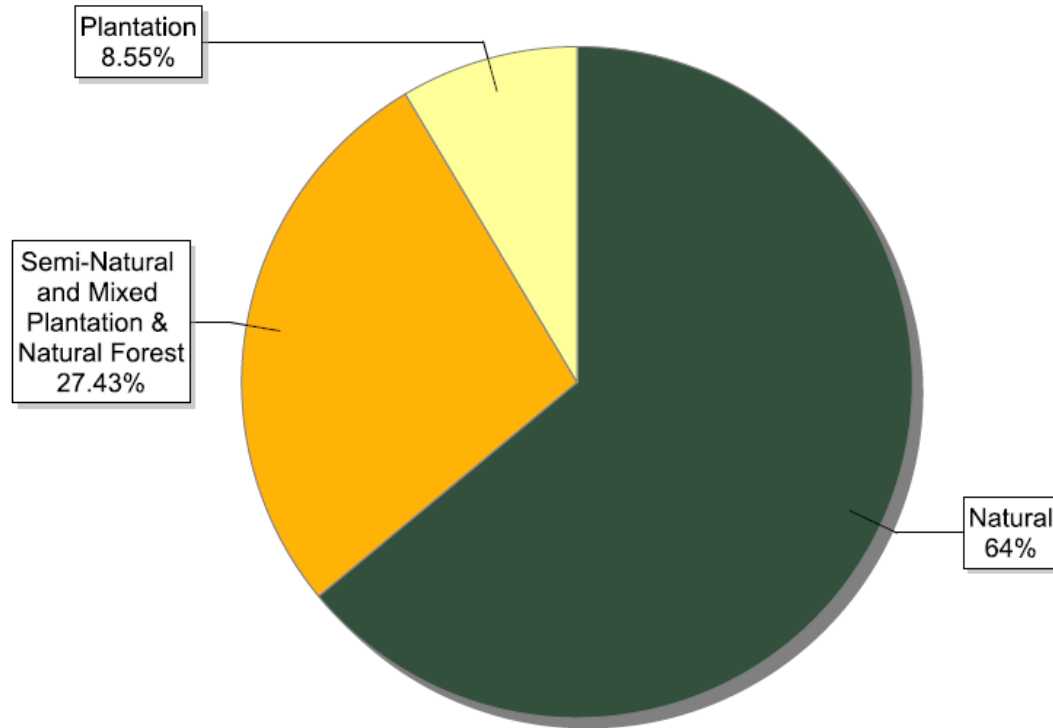

FSC certificates by forest type: global certified area

Information as of 16/12/2013	Forest area (million ha)
Natural	122.10
Plantation	16.33
Semi-Natural and Mixed Plantation & Natural Forest	52.35
Total	190.78