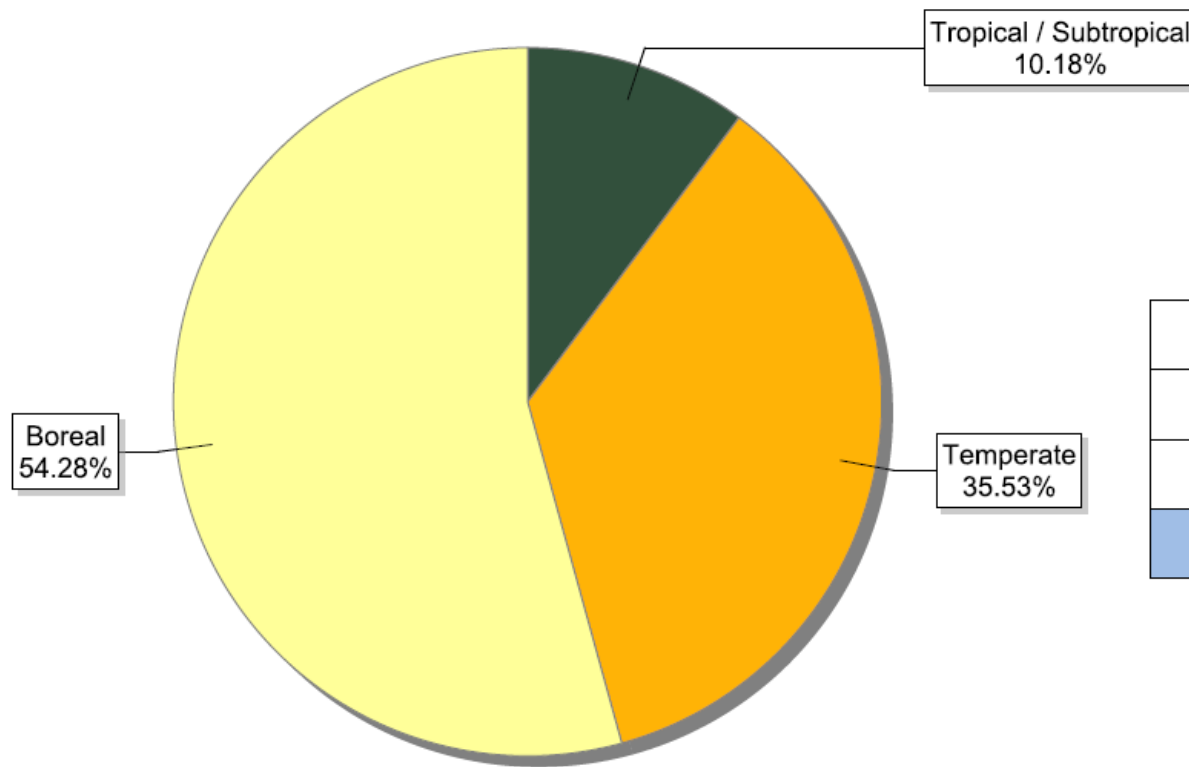

FSC certificates by biomes: global certified area

Information as of 16/12/2013	Forest area (million ha)
Boreal	103.56
Temperate	67.79
Tropical / Subtropical	19.42
Total	190.78