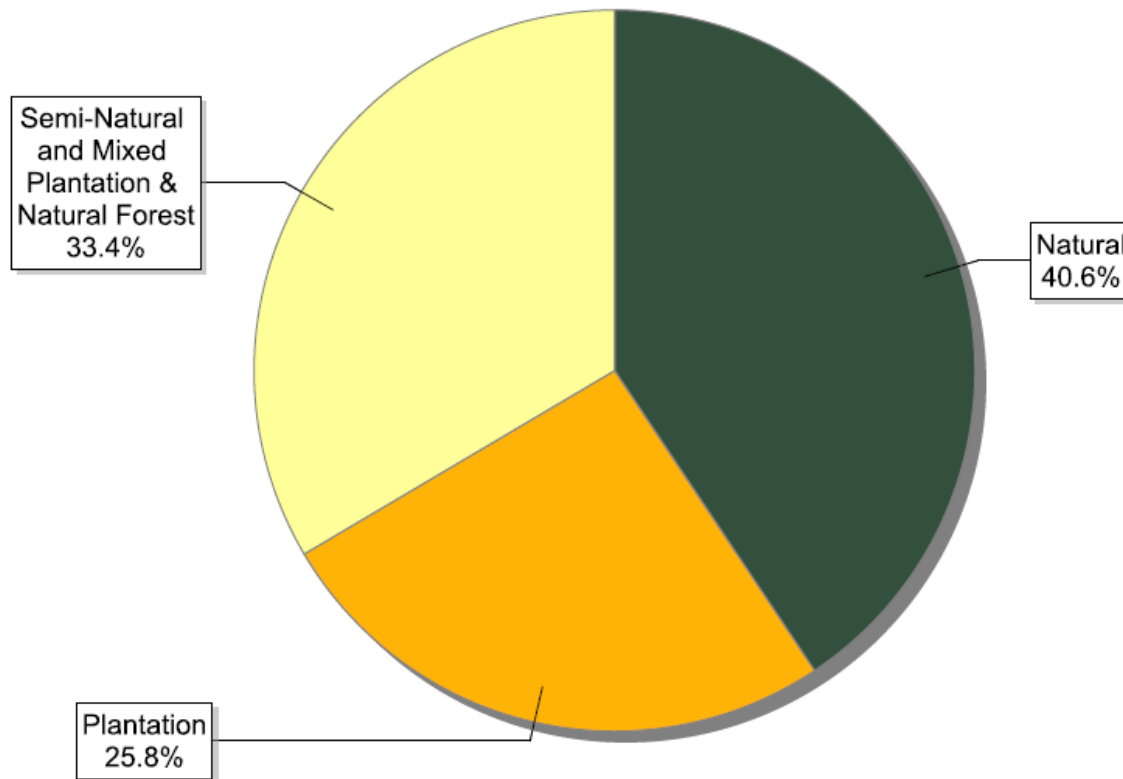

FSC certificates by forest type: number of certificates globally

Information as of 16/12/2013	Number of certificates
Natural	512
Plantation	326
Semi-Natural and Mixed Plantation & Natural Forest	422
Total	1260