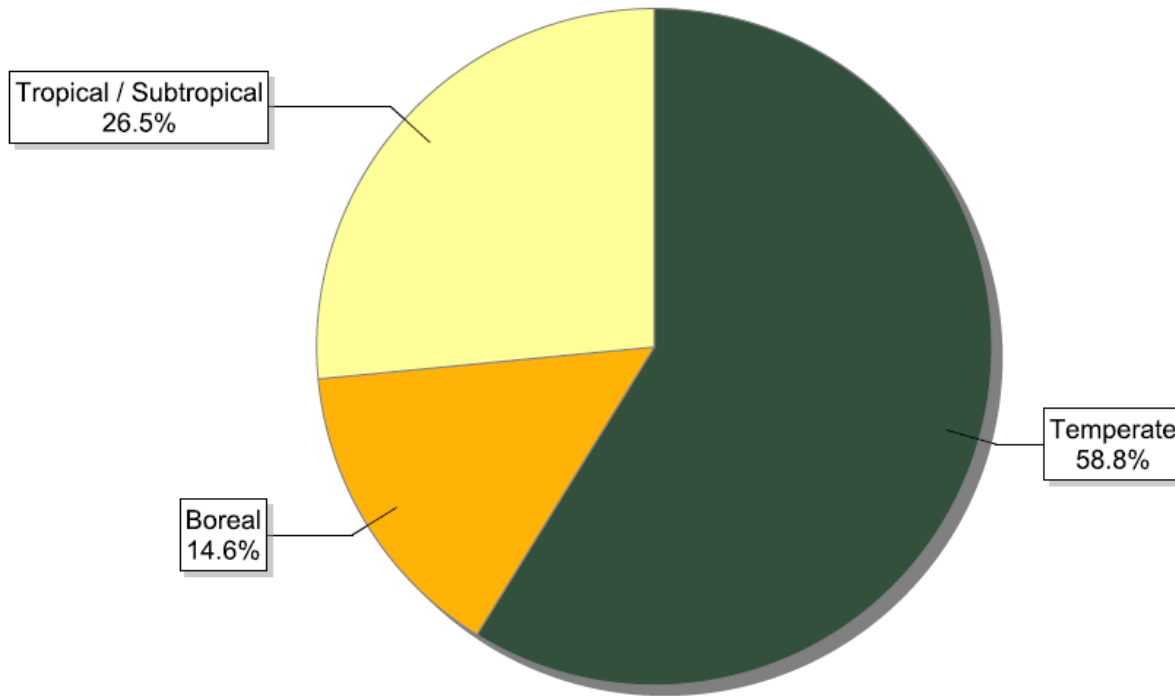

FSC certificates by biomes: number of certificates globally

Information as of 16/12/2013	Number of certificates
Boreal	185
Temperate	741
Tropical / Subtropical	334
Total	1260