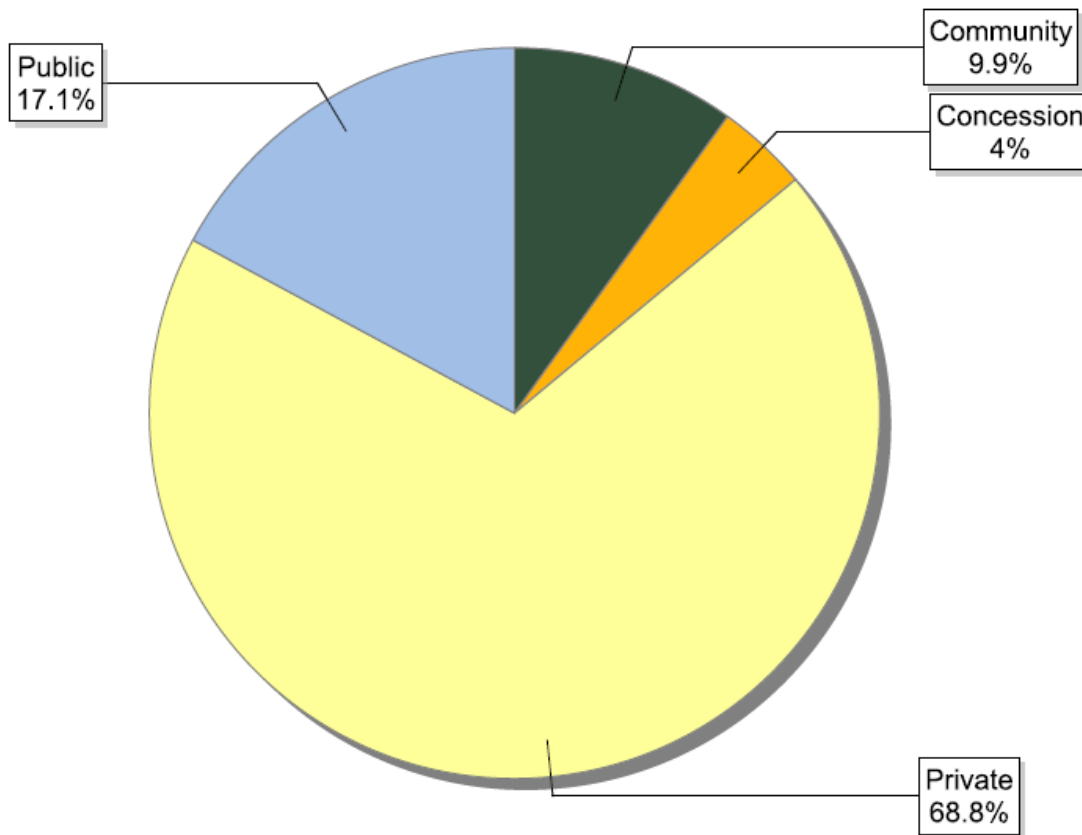

FSC certificates by tenure management: number of certificates globally

Information as of 16/12/2013	Number of Certificates
Community	125
Concession	51
Private	868
Public	216
Total	1260