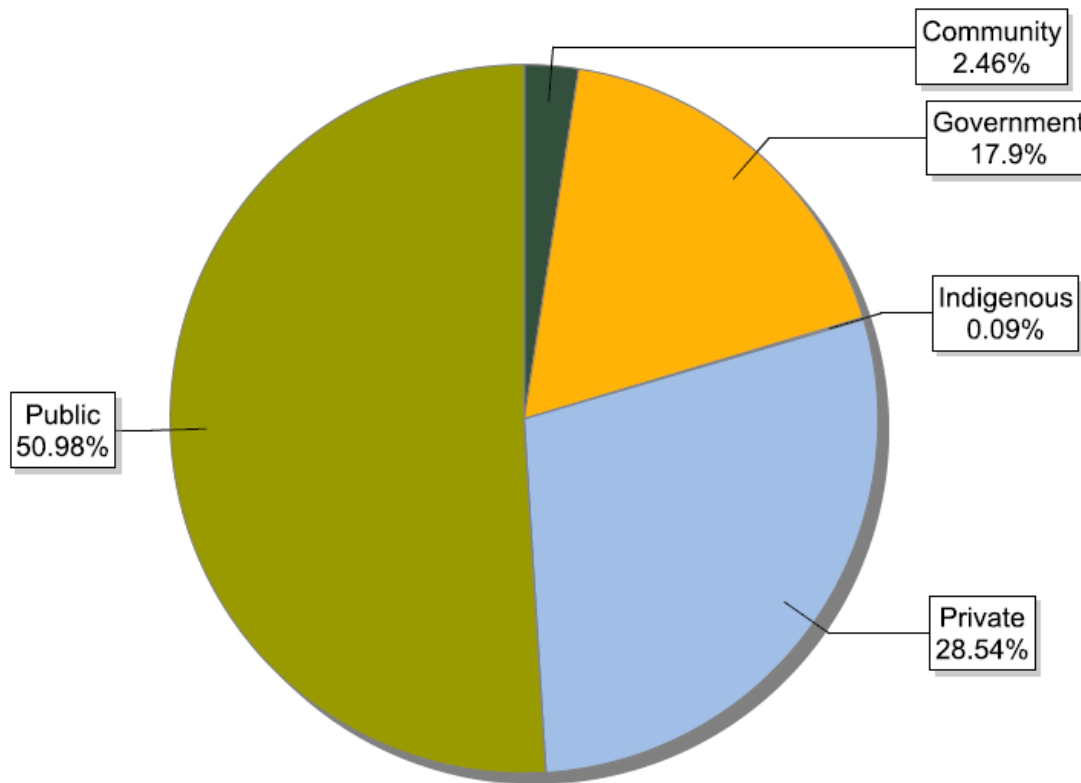

FSC certificates by tenure ownership: global certified area

Information as of 16/12/2013	Forest area (million ha)
Community	4.71
Government	34.16
Indigenous	0.19
Private	54.45
Public	97.27
Total	190.78