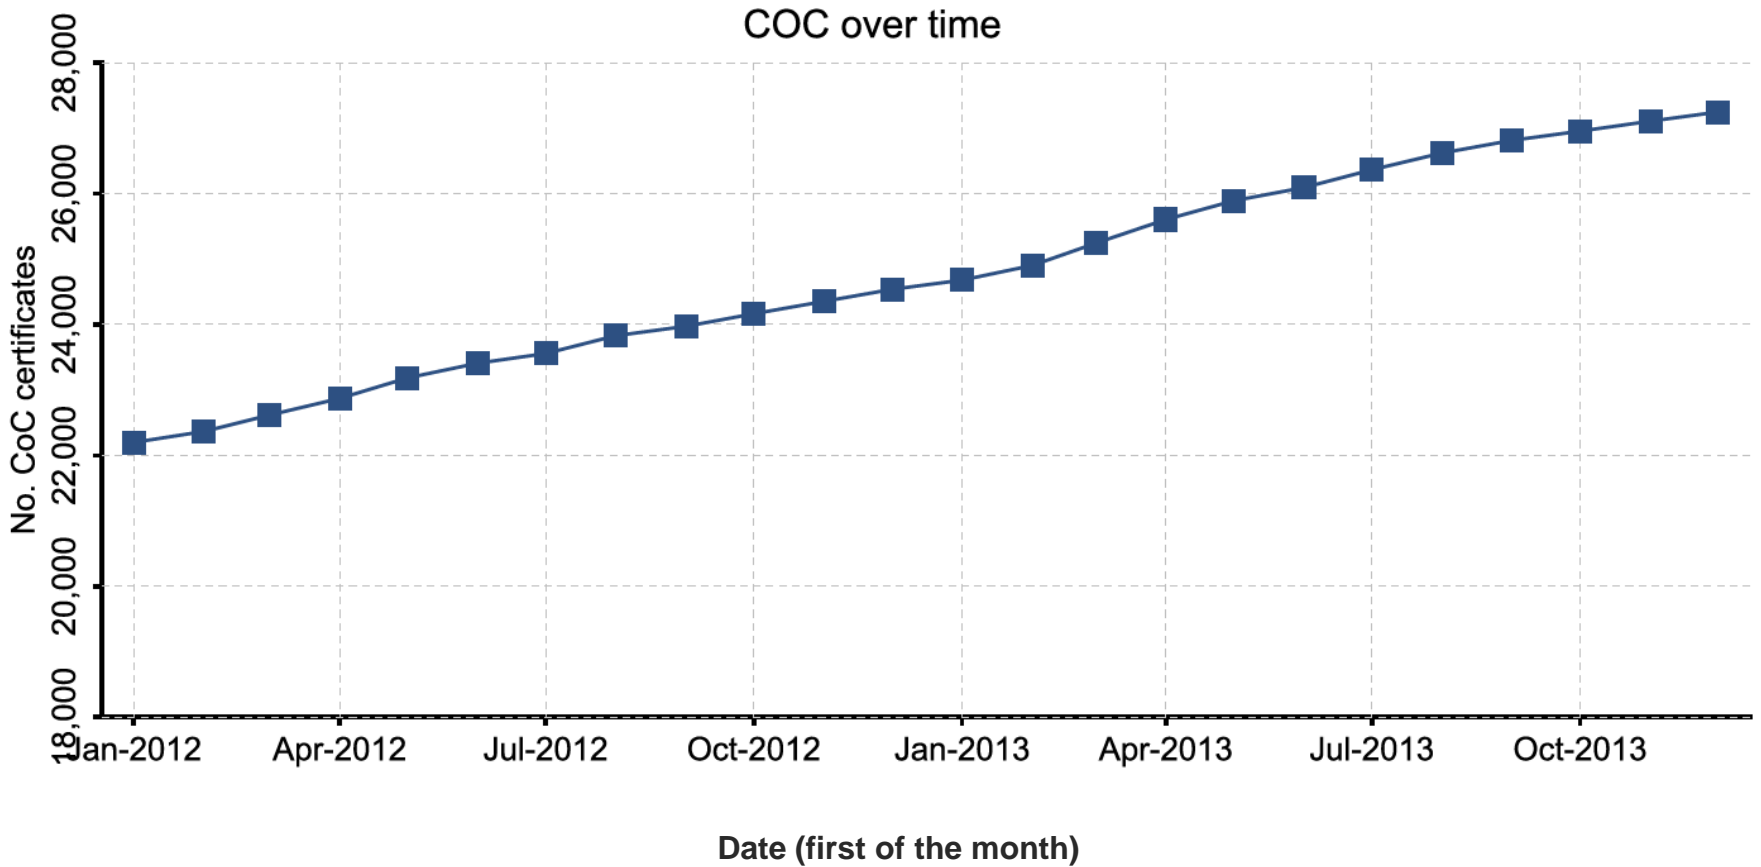

FSC supply chain growth since 2012 (chain of custody certificates – CoC)