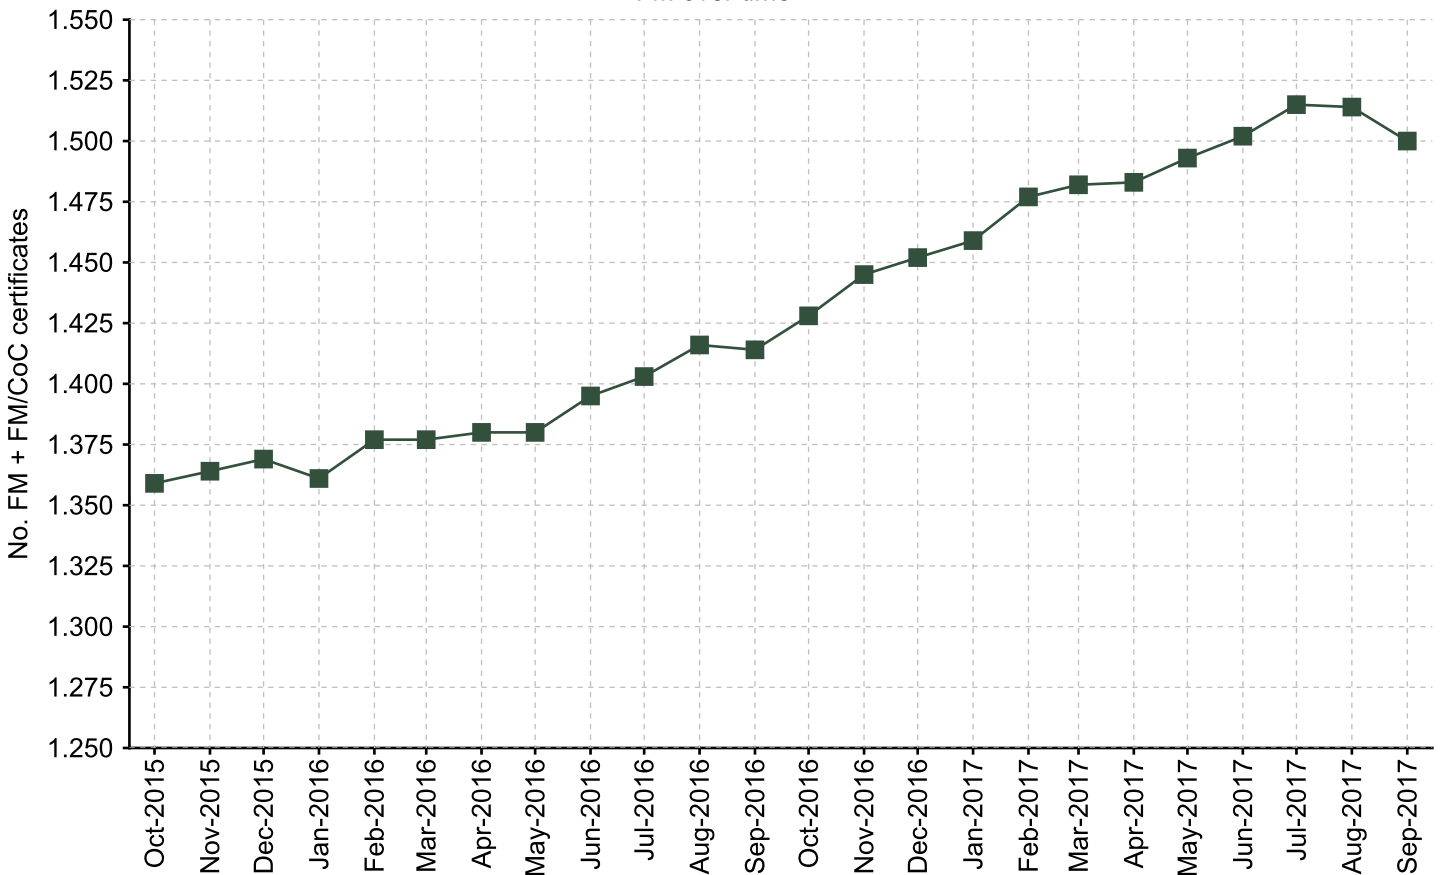

### Ten largest FSC certificates

COC over time

FM over time

Area over time

**Endnotes:**

- <sup>1</sup> Total forest area in ha worldwide under FSC forest management certification (includes FM and FM/CoC certificates).
- <sup>2</sup> Total number of countries worldwide in which FSC forest management certificates (includes FM and FM/CoC certificates) are issued.
- <sup>3</sup> Total number of FSC forest management certificates (FM and FM/CoC) issued globally.
- <sup>4</sup> Total number of countries worldwide in which FSC forest management certificates (FM and FM/CoC) are issued.
- <sup>5</sup> Total number of FSC forest management certificates (FM and FM/CoC) issued worldwide.
- <sup>6</sup> Total forest area in ha worldwide under FSC forest management certification (FM and FM/CoC).
- <sup>7</sup> Total number of countries worldwide in which FSC CoC certificates are issued.
- <sup>8</sup> Total number of FSC CoC certificates issued worldwide.
- <sup>9</sup> Total number of countries worldwide in which FSC CoC certificates are issued
- <sup>10</sup> Total number of FSC CoC certificates issued worldwide.