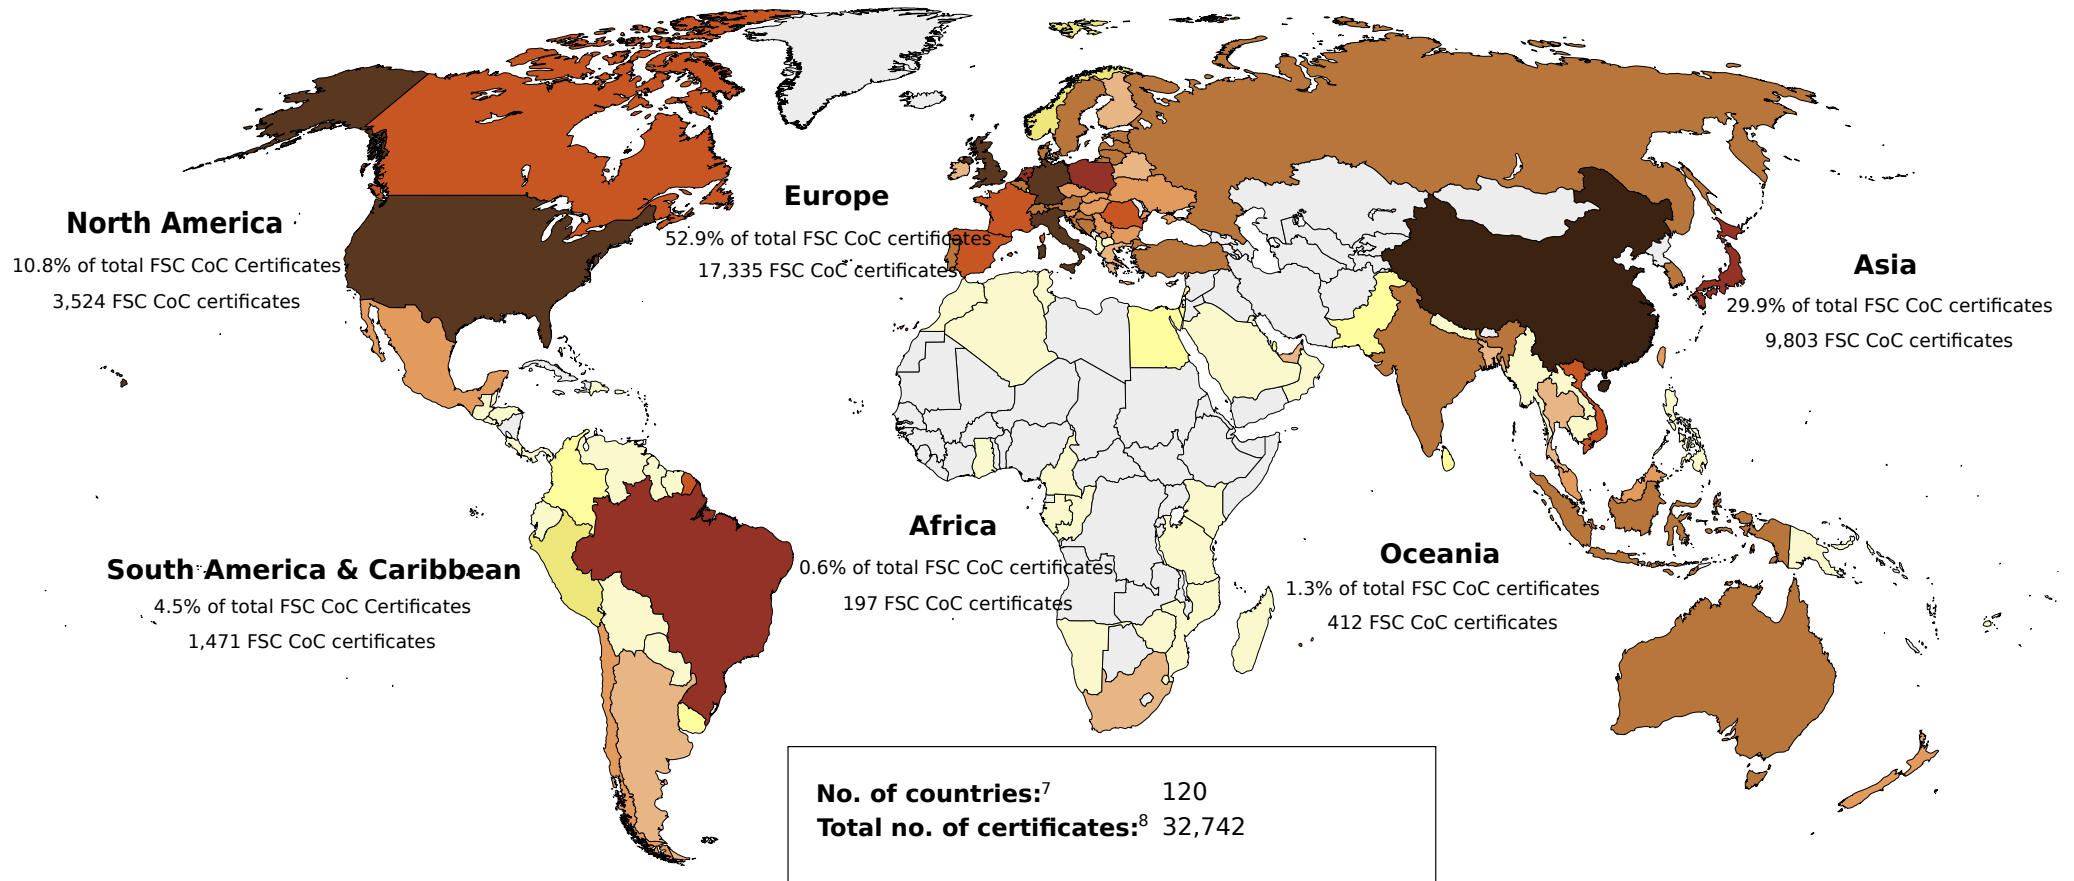

Europe	Total area (ha)	No.
AUSTRIA	587	2
BELARUS	7,772,893	57
BELGIUM	23,259	2
BOSNIA AND HERZEGOVINA	1,532,625	5
BULGARIA	1,303,463	25
CROATIA	2,039,241	3
CZECH REPUBLIC	52,582	5
DENMARK	209,107	5
ESTONIA	1,414,258	8
FINLAND	1,470,346	8
FRANCE	39,858	6
GERMANY	1,151,659	56
HUNGARY	304,428	6
IRELAND	446,222	2
ITALY	63,759	17
LATVIA	1,016,661	14
LITHUANIA	1,094,839	45
LUXEMBOURG	22,062	3
NETHERLANDS	169,647	4
NORWAY	444,426	5
POLAND	6,937,706	18
PORTUGAL	378,781	31
ROMANIA	2,636,949	24
RUSSIA	44,092,165	143
SERBIA	963,955	3
SLOVAKIA	146,832	10
SLOVENIA	260,269	2
SPAIN	262,623	27
SWEDEN	12,260,230	24
SWITZERLAND	559,131	7
UKRAINE	3,821,142	70
UNITED KINGDOM	1,608,832	34

<b>Total</b>	<b>94,500,538</b>	<b>671</b>
--------------	-------------------	------------

Latin America & Caribbean	Total area (ha)	No.
ARGENTINA	468,003	11
BELIZE	197,122	2
BOLIVIA	981,862	8
BRAZIL	7,081,002	114
CHILE	2,280,806	21
COLOMBIA	152,543	10
COSTA RICA	40,280	16
DOMINICAN REPUBLIC	365	1
ECUADOR	56,604	4
GUATEMALA	440,502	10
GUYANA	371,680	1
HONDURAS	17,815	1
NICARAGUA	25,931	7
PANAMA	22,501	8
PARAGUAY	38,880	4
PERU	669,724	10
SURINAME	363,090	4
URUGUAY	934,552	23
VENEZUELA	155,839	2
<b>Total</b>	<b>14,299,102</b>	<b>257</b>

Number of countries:<sup>4</sup> 84  
Total number of certificates:<sup>5</sup> 1,499  
Total FSC-certified forest area:<sup>6</sup> 197,817,395

Global FSC Chain of Custody certificates

Number of FSC CoC certificates

Latin America & Caribbean	No.
ARGENTINA	119
BAHAMAS	1
BELIZE	1
BOLIVIA	10
BRAZIL	1,024
BRITISH VIRGIN ISLANDS	9
CAYMAN ISLANDS	1
CHILE	151
COLOMBIA	27
COSTA RICA	8

DOMINICAN REPUBLIC	2
ECUADOR	13
EL SALVADOR	4
GUATEMALA	10
GUYANA	4
HONDURAS	3
PANAMA	3
PARAGUAY	6
PERU	39
PUERTO RICO	2
SAINT VINCENT AND THE GRENADINES	1
SURINAME	6
URUGUAY	21
VENEZUELA	6
Total	1,471