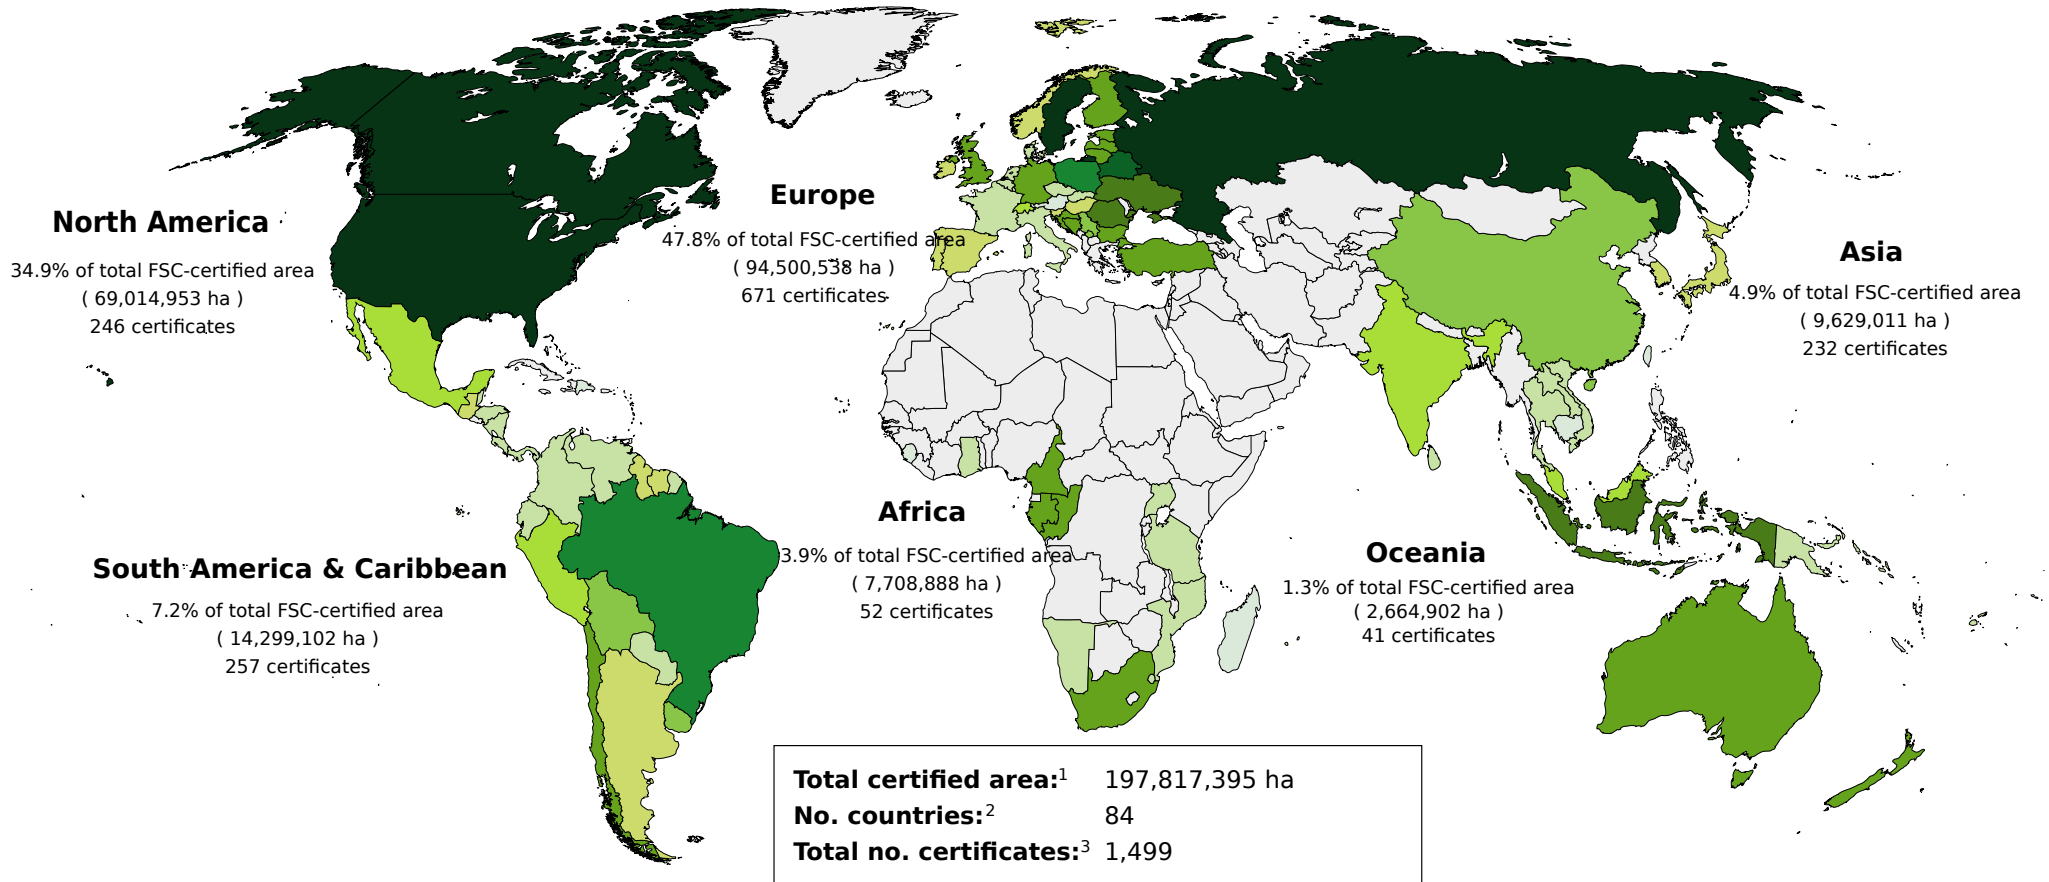

# FSC Facts & Figures

September 1, 2017

Global FSC-certified forest area

Total FSC-certified forest area in ha

Based on numbers from FSC International  
 Created: 01.09.2017

Global FSC-certified Area and Number of Certificates: by region and country

Africa	Total area (ha)	No.
CAMEROON	1,130,301	4
CONGO, THE REPUBLIC OF	2,478,943	4
GABON	2,042,616	3
GHANA	11,517	2
MADAGASCAR	1,298	1
MOZAMBIQUE	50,753	2
NAMIBIA	224,974	5
SIERRA LEONE	3,137	1
SOUTH AFRICA	1,416,953	20
SWAZILAND	123,824	4
TANZANIA, UNITED	183,697	3
UGANDA	40,875	3
<b>Total</b>	<b>7,708,888</b>	<b>52</b>

Latin America & Caribbean	No.
ARGENTINA	119
BAHAMAS	1
BELIZE	1
BOLIVIA	10
BRAZIL	1,024
BRITISH VIRGIN ISLANDS	9
CAYMAN ISLANDS	1
CHILE	151
COLOMBIA	27
COSTA RICA	8

DOMINICAN REPUBLIC	2
ECUADOR	13
EL SALVADOR	4
GUATEMALA	10
GUYANA	4
HONDURAS	3
PANAMA	3
PARAGUAY	6
PERU	39
PUERTO RICO	2
SAINT VINCENT AND THE GRENADINES	1
SURINAME	6
URUGUAY	21
VENEZUELA	6
Total	1,471