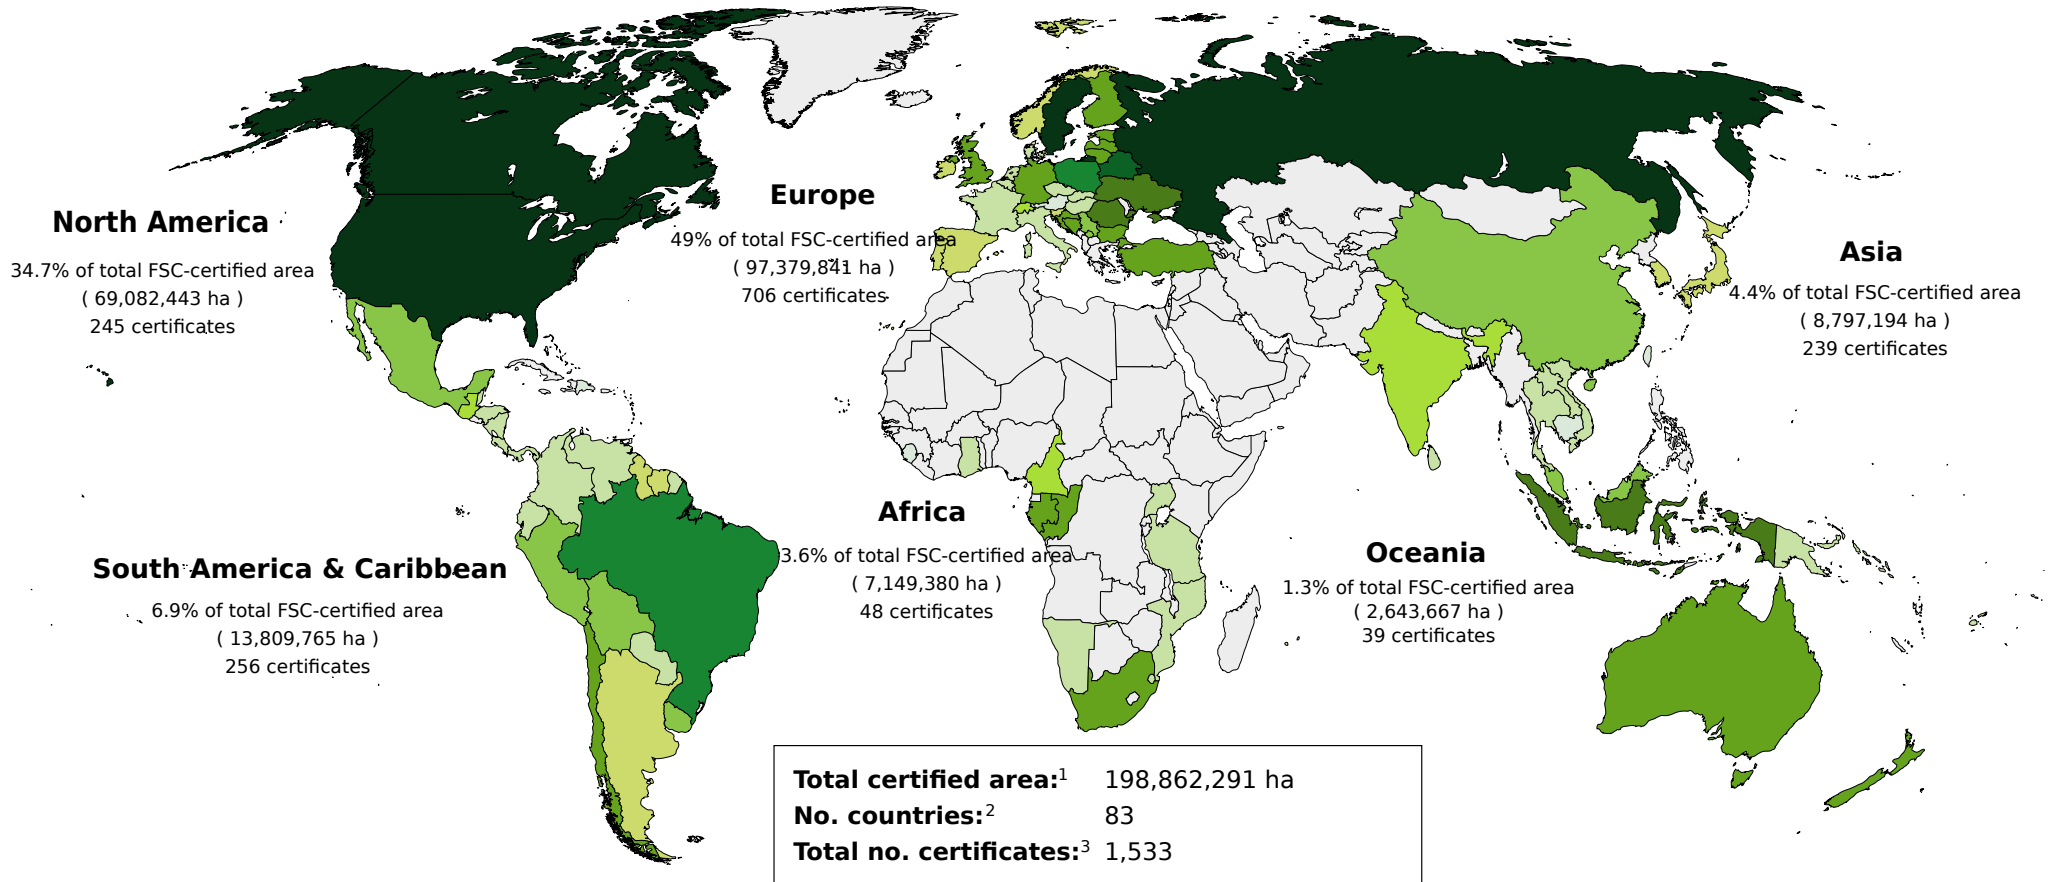

Forest Stewardship Council®

FSC Facts & Figures

January 3, 2018

Global FSC-certified forest area

Total FSC-certified forest area in ha

Based on numbers from FSC International
 Created: 03.01.2018

Global FSC-certified Area and Number of Certificates: by region and country

Africa	Total area (ha)	No.
CAMEROON	697,643	3
CONGO, THE REPUBLIC OF	2,410,693	4
GABON	2,042,616	3
GHANA	11,517	2
MOZAMBIQUE	50,753	2
NAMIBIA	199,913	5
SIERRA LEONE	3,137	1
SOUTH AFRICA	1,414,755	19
SWAZILAND	123,824	4
TANZANIA, UNITED	153,655	2
UGANDA	40,875	3
Total	7,149,380	48

Total	97,379,841	706
--------------	-------------------	------------

Latin America & Caribbean	Total area (ha)	No.
ARGENTINA	468,003	11
BELIZE	197,122	2
BOLIVIA	981,862	8
BRAZIL	6,378,066	114
CHILE	2,278,050	23
COLOMBIA	155,955	10
COSTA RICA	38,939	13
DOMINICAN REPUBLIC	365	1
ECUADOR	57,466	4
GUATEMALA	507,822	11
GUYANA	371,680	1
HONDURAS	17,815	1
NICARAGUA	22,910	6
PANAMA	22,501	8
PARAGUAY	38,880	4
PERU	805,732	11
SURINAME	363,090	4
URUGUAY	947,667	22
VENEZUELA	155,839	2
Total	13,809,765	256

Latin America & Caribbean	No.
ARGENTINA	112
BAHAMAS	1
BELIZE	1
BOLIVIA	12
BRAZIL	1,016
BRITISH VIRGIN ISLANDS	8
CAYMAN ISLANDS	1
CHILE	163
COLOMBIA	29
COSTA RICA	8
DOMINICAN REPUBLIC	2

ECUADOR	16
EL SALVADOR	4
GUATEMALA	11
GUYANA	3
HONDURAS	3
PANAMA	3
PARAGUAY	7
PERU	37
PUERTO RICO	2
SAINT VINCENT AND THE GRENADINES	1
SURINAME	6
URUGUAY	19
VENEZUELA	6
Total	1,471