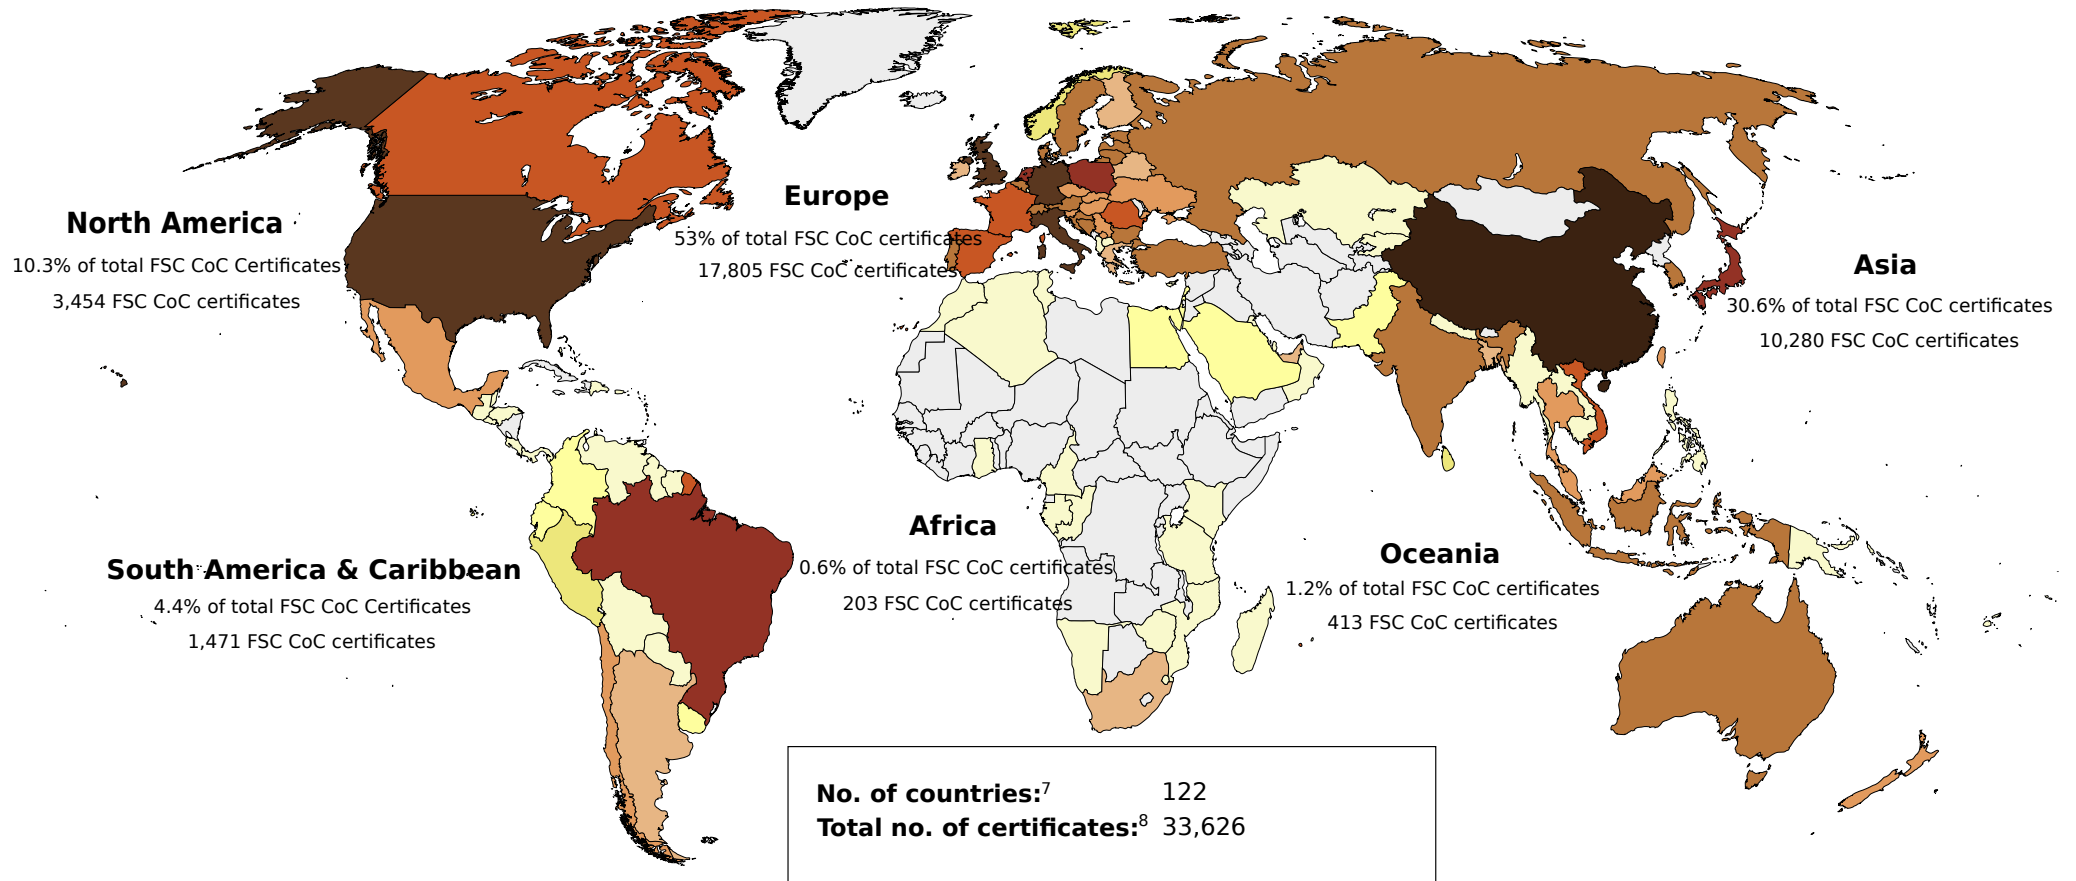

Europe	Total area (ha)	No.
AUSTRIA	587	2
BELARUS	8,651,855	60
BELGIUM	24,036	3
BOSNIA AND HERZEGOVINA	1,555,403	5
BULGARIA	1,464,607	27
CROATIA	2,044,714	3
CZECH REPUBLIC	52,729	5
DENMARK	212,739	4
ESTONIA	1,428,797	8
FINLAND	1,478,032	7
FRANCE	43,423	7
GERMANY	1,157,110	59
HUNGARY	225,152	4
IRELAND	446,222	2
ITALY	63,744	17
LATVIA	1,022,196	15
LITHUANIA	1,124,444	46
LUXEMBOURG	22,062	3
NETHERLANDS	178,086	4
NORWAY	444,750	5
POLAND	6,936,347	19
PORTUGAL	391,399	34
ROMANIA	2,659,538	26
RUSSIA	45,755,211	151
SERBIA	963,955	3
SLOVAKIA	146,832	10
SLOVENIA	264,971	2
SPAIN	258,334	26
SWEDEN	12,216,185	23
SWITZERLAND	616,130	8
UKRAINE	3,917,245	84
UNITED KINGDOM	1,613,005	34

Total	97,379,841	706
--------------	-------------------	------------

Latin America & Caribbean	Total area (ha)	No.
ARGENTINA	468,003	11
BELIZE	197,122	2
BOLIVIA	981,862	8
BRAZIL	6,378,066	114
CHILE	2,278,050	23
COLOMBIA	155,955	10
COSTA RICA	38,939	13
DOMINICAN REPUBLIC	365	1
ECUADOR	57,466	4
GUATEMALA	507,822	11
GUYANA	371,680	1
HONDURAS	17,815	1
NICARAGUA	22,910	6
PANAMA	22,501	8
PARAGUAY	38,880	4
PERU	805,732	11
SURINAME	363,090	4
URUGUAY	947,667	22
VENEZUELA	155,839	2
Total	13,809,765	256

Number of countries:⁴ 83
Total number of certificates:⁵ 1,533
Total FSC-certified forest area:⁶ 198,862,291

Global FSC Chain of Custody certificates

Number of FSC CoC certificates

Based on numbers from FSC International
Created: 03.01.2018

Latin America & Caribbean	No.
ARGENTINA	112
BAHAMAS	1
BELIZE	1
BOLIVIA	12
BRAZIL	1,016
BRITISH VIRGIN ISLANDS	8
CAYMAN ISLANDS	1
CHILE	163
COLOMBIA	29
COSTA RICA	8
DOMINICAN REPUBLIC	2

ECUADOR	16
EL SALVADOR	4
GUATEMALA	11
GUYANA	3
HONDURAS	3
PANAMA	3
PARAGUAY	7
PERU	37
PUERTO RICO	2
SAINT VINCENT AND THE GRENADINES	1
SURINAME	6
URUGUAY	19
VENEZUELA	6
Total	1,471