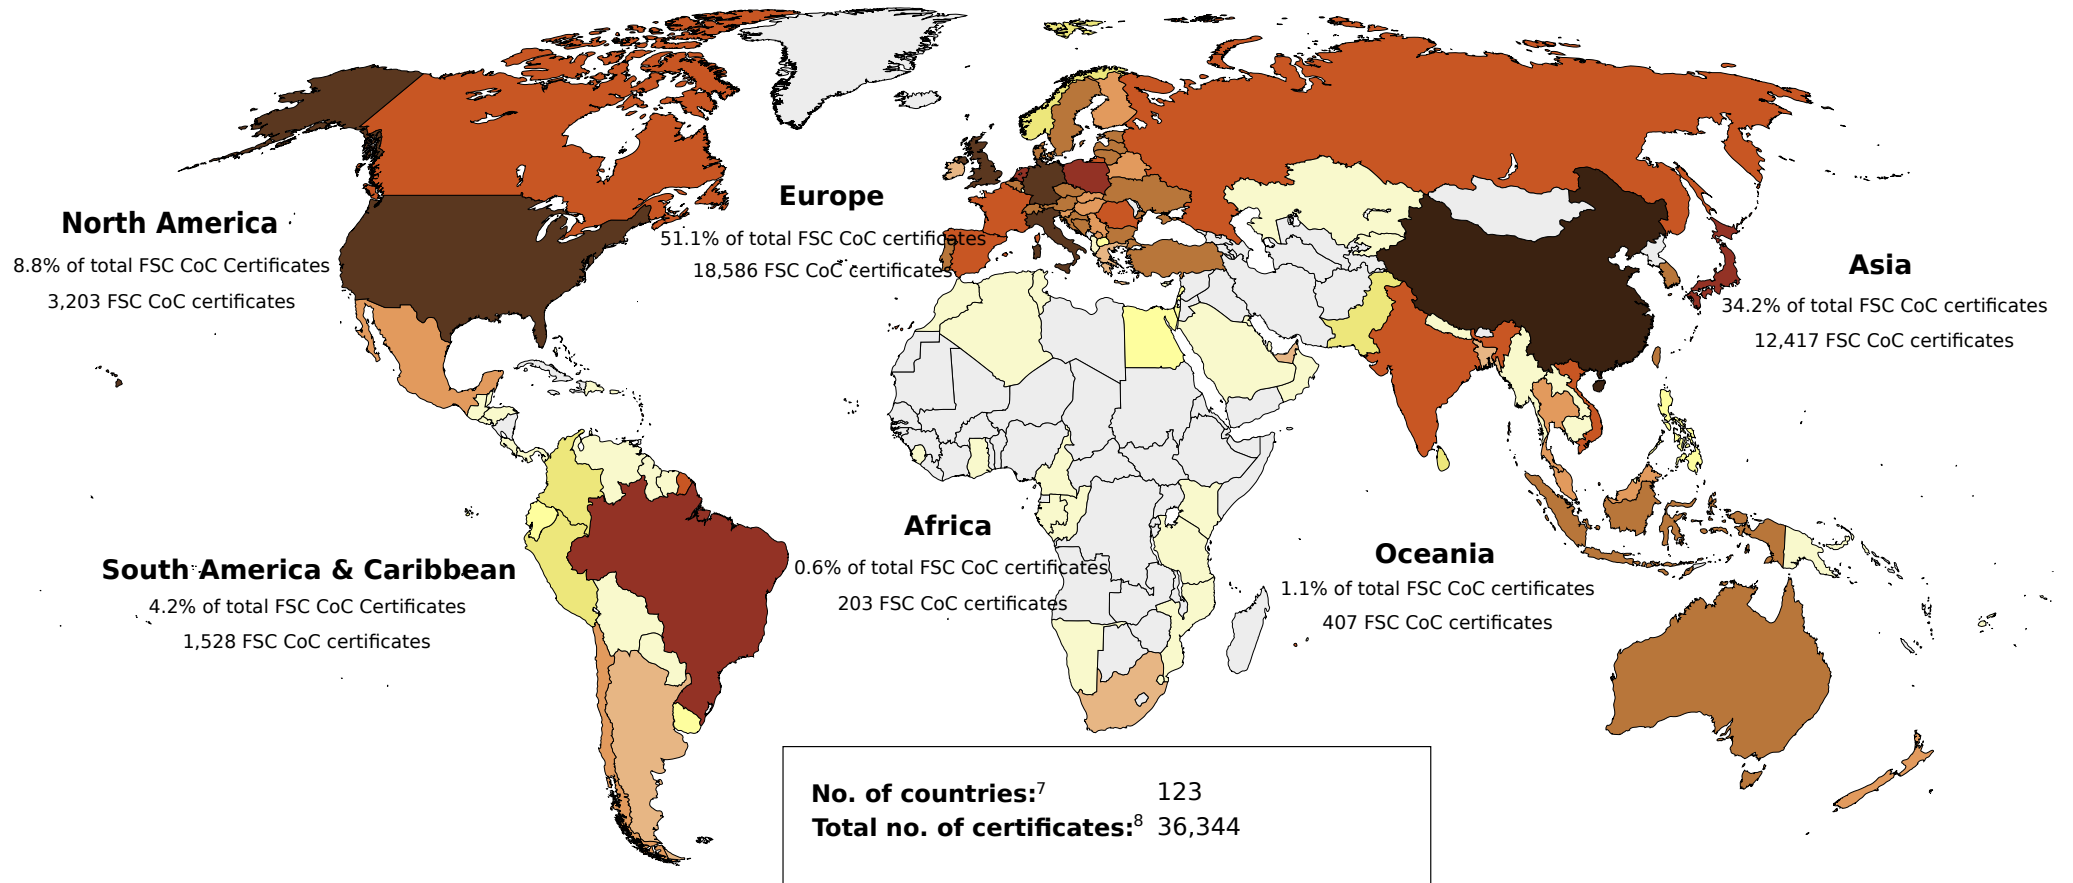

## Global FSC-certified Area and Number of Certificates: by region and country

Africa	Total area (ha)	No.
CAMEROON	341,708	1
CONGO, THE REPUBLIC OF	2,410,693	4
GABON	1,741,228	4
GHANA	12,147	2
MOZAMBIQUE	50,753	2
NAMIBIA	404,466	5
RWANDA	9,785	1
SIERRA LEONE	3,313	1
SOUTH AFRICA	1,421,770	19
SWAZILAND	125,438	4
TANZANIA, UNITED	221,749	3
UGANDA	41,321	3
<b>Total</b>	<b>6,784,372</b>	<b>49</b>

Latin America & Caribbean	Total area (ha)	No.
ARGENTINA	474,311	10
BELIZE	197,122	2
BOLIVIA	760,063	6
BRAZIL	6,800,717	128
CHILE	2,325,078	24
COLOMBIA	151,936	8
COSTA RICA	39,741	15
DOMINICAN REPUBLIC	365	1
ECUADOR	58,683	5
GUATEMALA	435,065	9
GUYANA	385,737	2
HONDURAS	17,815	1
NICARAGUA	22,903	6
PANAMA	21,510	8
PARAGUAY	43,941	5
PERU	771,317	10
SURINAME	46,325	2
URUGUAY	961,888	24
<b>Total</b>	<b>13,514,518</b>	<b>266</b>

SOLOMON ISLANDS	39,406	1
Total	2,651,290	40

Number of countries:<sup>4</sup> 84  
Total number of certificates:<sup>5</sup> 1,592  
Total FSC-certified forest area:<sup>6</sup> 194,241,721

# Global FSC Chain of Custody certificates