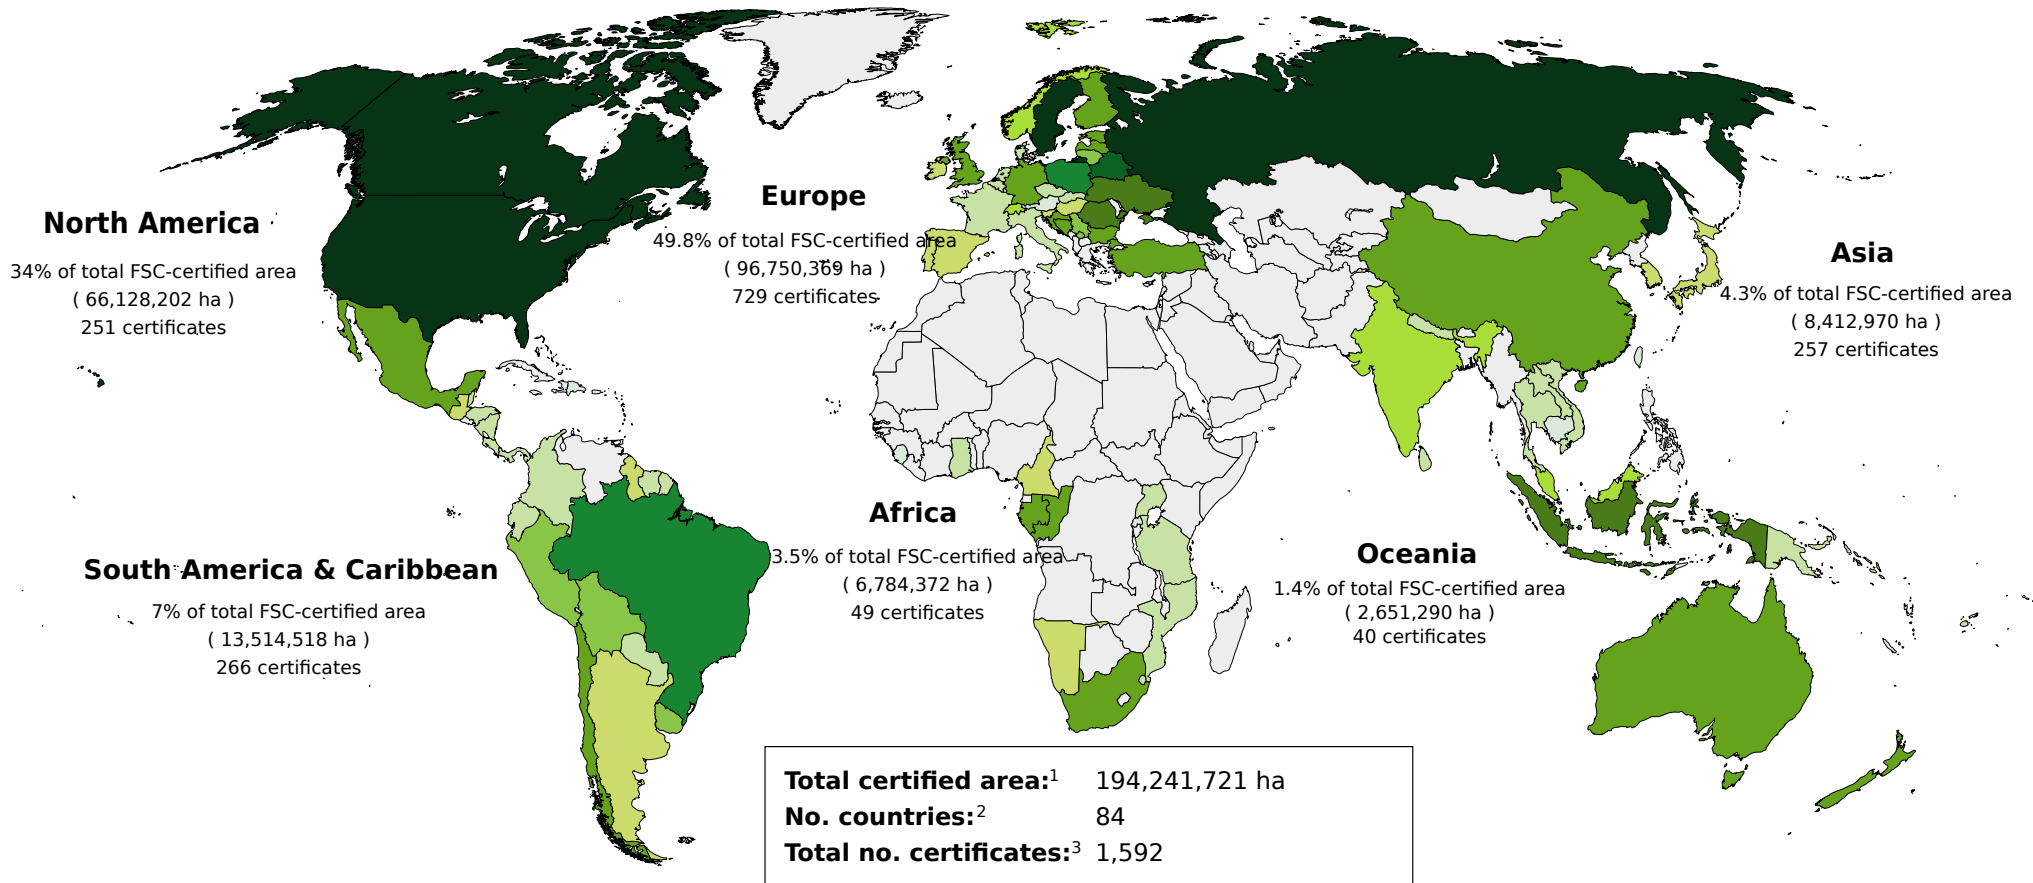

# FSC Facts & Figures

February 1, 2019

# Global FSC-certified forest area

## Global FSC-certified Area and Number of Certificates: by region and country

Africa	Total area (ha)	No.
CAMEROON	341,708	1
CONGO, THE REPUBLIC OF	2,410,693	4
GABON	1,741,228	4
GHANA	12,147	2
MOZAMBIQUE	50,753	2
NAMIBIA	404,466	5
RWANDA	9,785	1
SIERRA LEONE	3,313	1
SOUTH AFRICA	1,421,770	19
SWAZILAND	125,438	4
TANZANIA, UNITED	221,749	3
UGANDA	41,321	3
<b>Total</b>	<b>6,784,372</b>	<b>49</b>

Latin America & Caribbean	No.
ARGENTINA	117
BAHAMAS	1
BELIZE	1
BOLIVIA	12
BRAZIL	1,031
BRITISH VIRGIN ISLANDS	5
CAYMAN ISLANDS	1
CHILE	193
COLOMBIA	33
COSTA RICA	9
DOMINICAN REPUBLIC	3
ECUADOR	16
EL SALVADOR	6
GUATEMALA	10