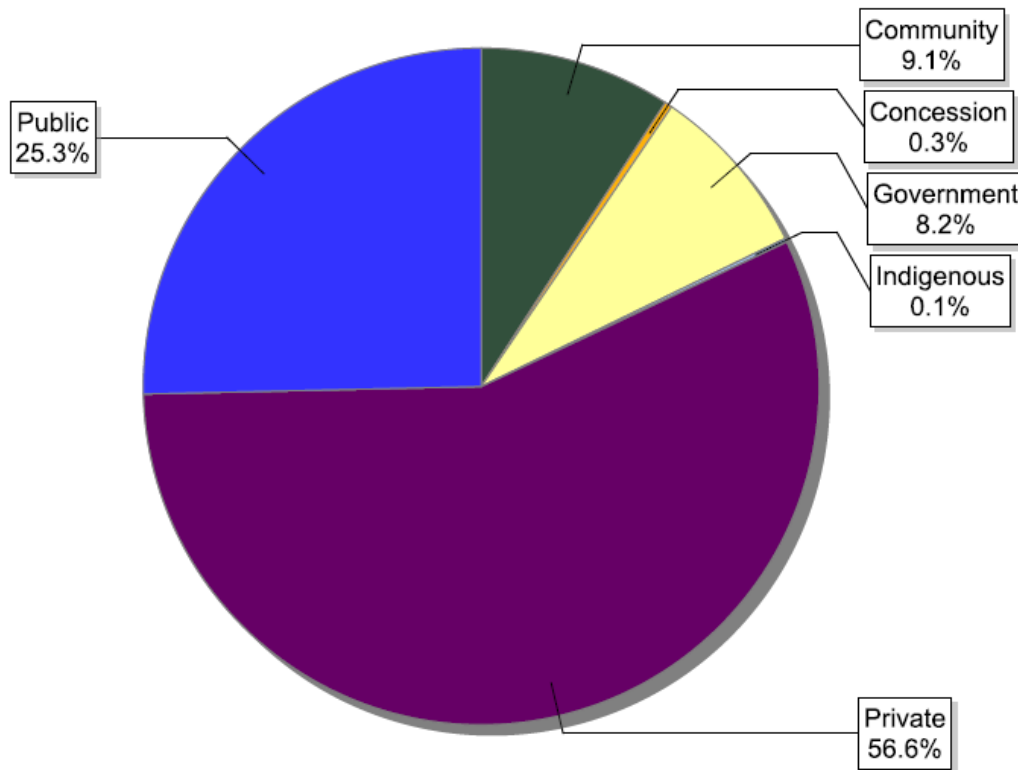

FSC certificates by tenure ownership: number of certificates globally

Information as of 15/06/2012	Number of Certificates
Community	103
Concession	4
Government	93
Indigenous	2
Private	637
Public	285
Total	1124