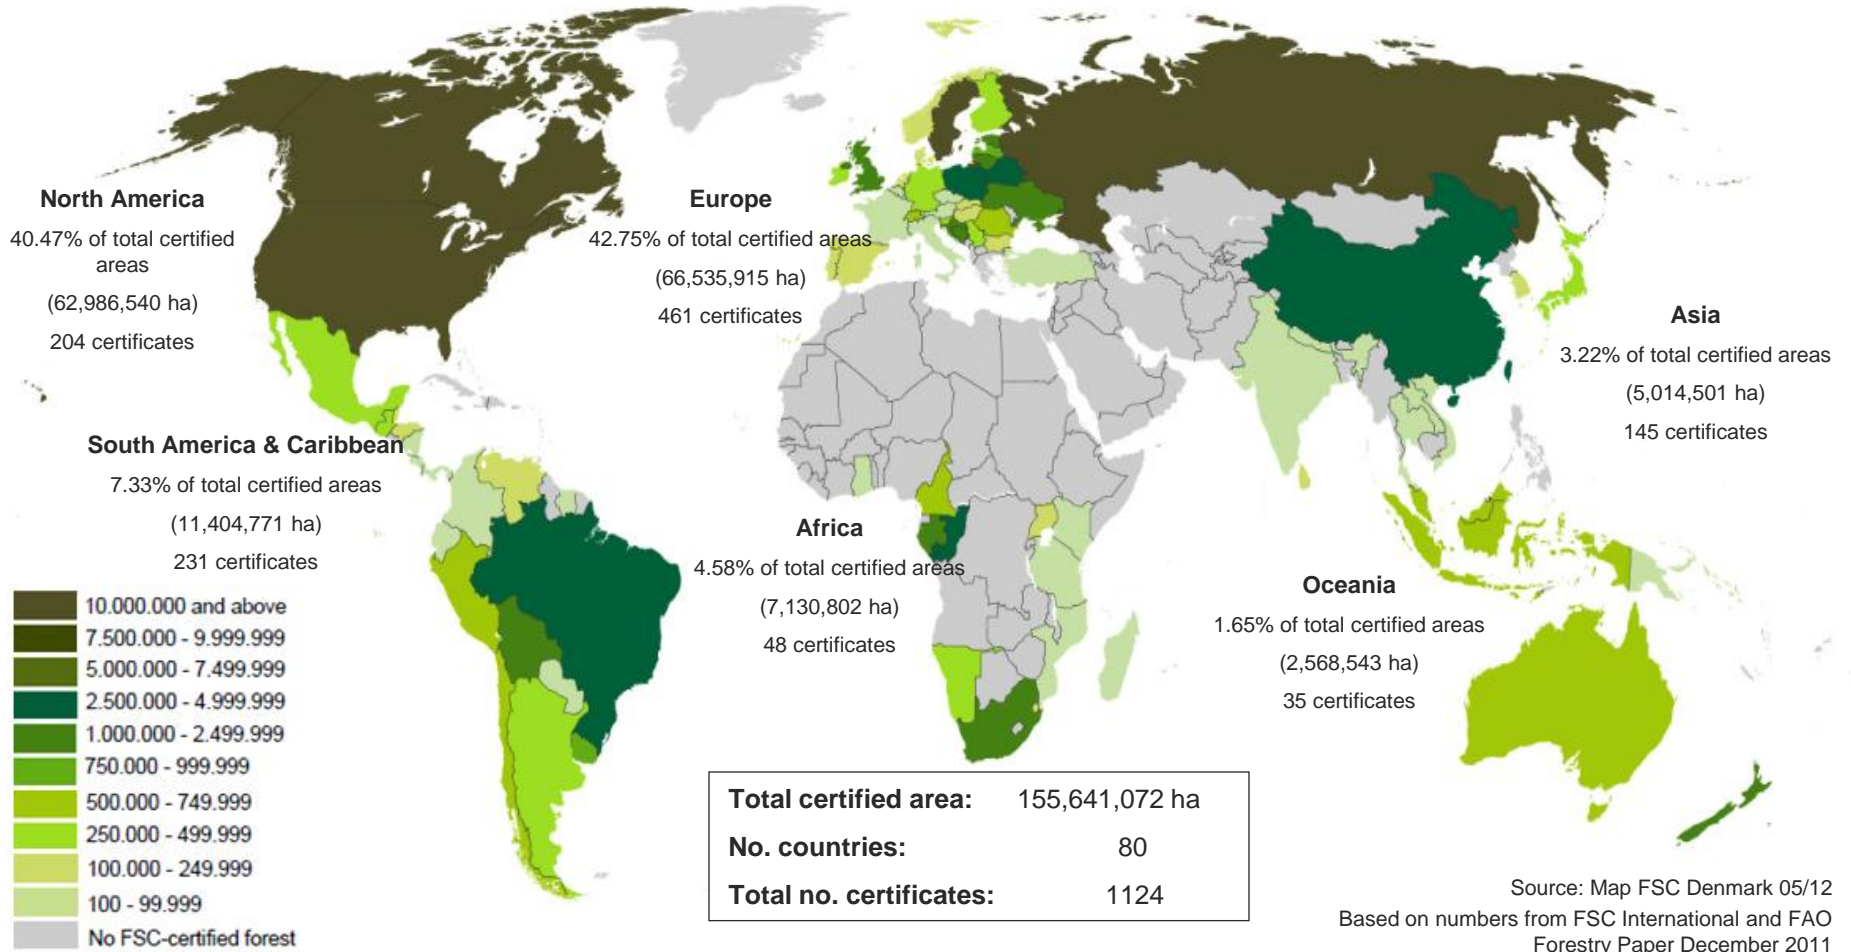

Global FSC certificates: type and distribution

July 2012

Global FSC certified forest area: by region

Source: Map FSC Denmark 05/12
Based on numbers from FSC International and FAO Forestry Paper December 2011

Global FSC certified forest area: by region

Africa	Total area (ha)	No.
CAMEROON	639,560	4
CONGO, THE REPUBLIC OF	2,478,943	3
GABON	1,873,505	3
GHANA	1,566	1
KENYA	628	1
MADAGASCAR	1,000	1
MOZAMBIQUE	51,550	2
NAMIBIA	275,173	3
SOUTH AFRICA	1,539,752	21
SWAZILAND	110,897	3
TANZANIA, UNITED	51,274	2
UGANDA	106,954	4
Grand total	7,130,802	48

Latin America & Caribbean	No.
ARGENTINA	77
BELIZE	4
BOLIVIA	21
BRAZIL	899
BRITISH VIRGIN ISLANDS	3
CAYMAN ISLANDS	1
CHILE	85
COLOMBIA	21
COSTA RICA	4
ECUADOR	3
EL SALVADOR	1

Global FSC chain of custody certificates: by region

Information as of 15/06/2012

No. countries: 106

Total no. certificates: 23462

FSC forest management certificate growth since 2010 (FM and FM/CoC)

FSC supply chain growth since 2010 (chain of custody certificates – CoC)