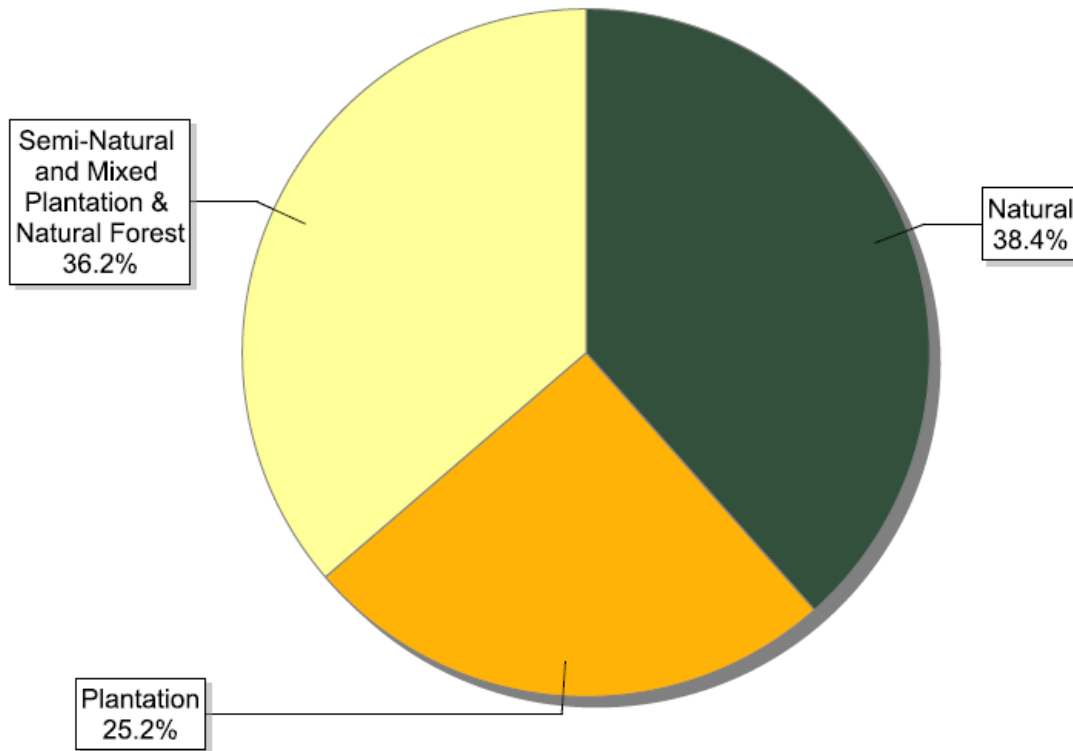

FSC certificates by forest type: number of certificates globally

Information as of 15/06/2012	Number of certificates
Natural	432
Plantation	284
Semi-Natural and Mixed Plantation & Natural Forest	408
Total	1124