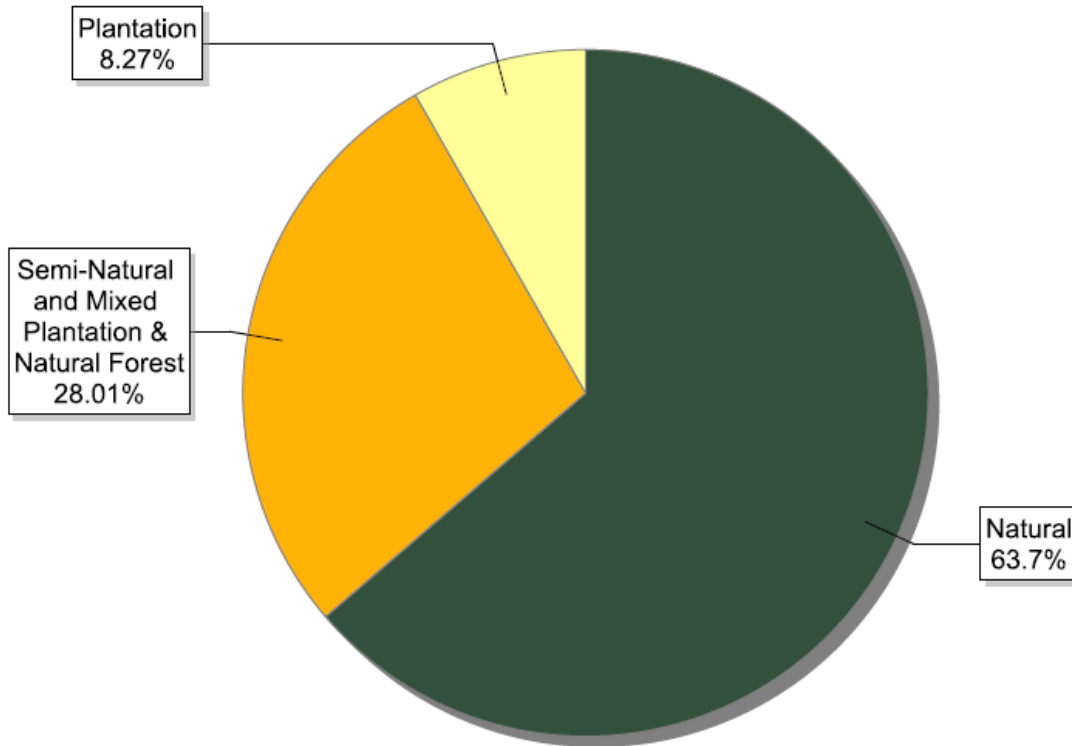

FSC certificates by forest type: global certified area

Information as of 15/06/2012	Forest area (million ha)
Natural	99.16
Plantation	12.88
Semi-Natural and Mixed Plantation & Natural Forest	43.60
Total	155.64