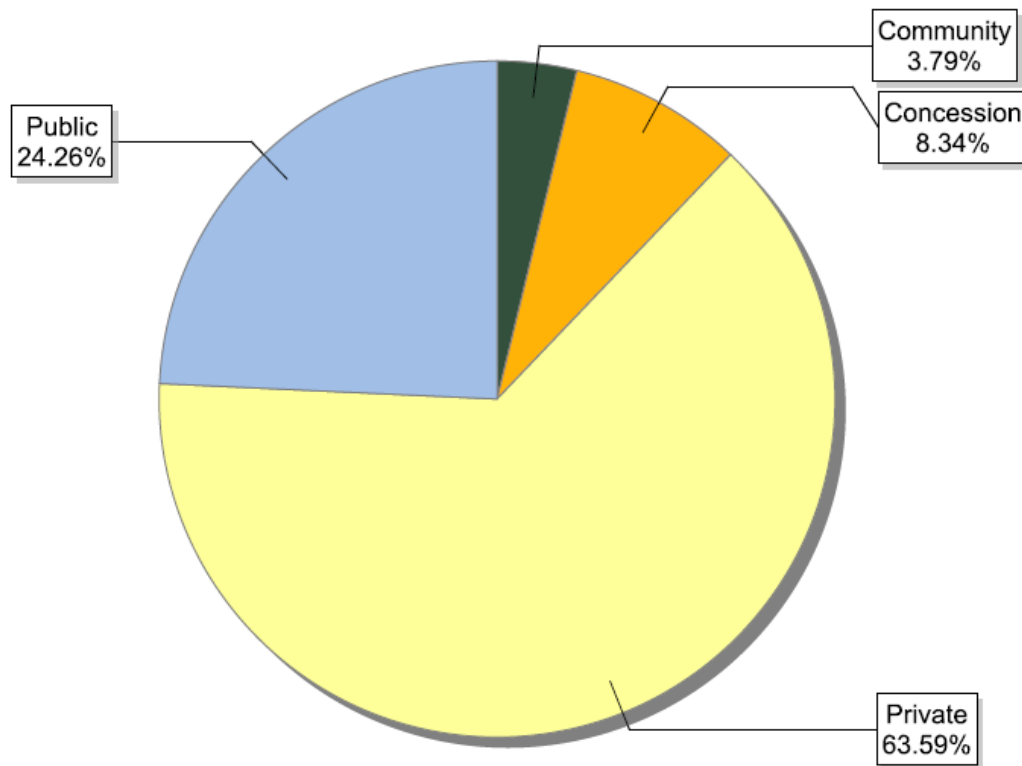

FSC certificates by tenure management: global certified area

Information as of 15/06/2012	Forest area (million ha)
Community	5.90
Concession	12.99
Private	98.97
Public	37.77
Total	155.64