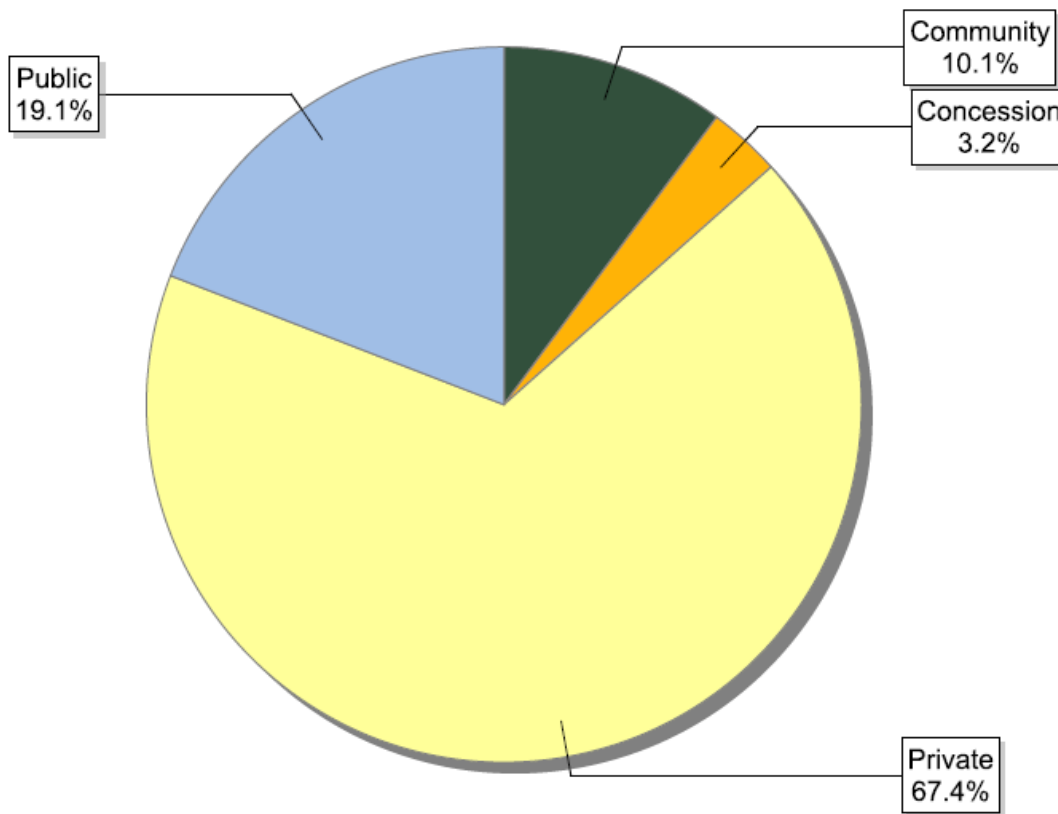

FSC certificates by tenure management: number of certificates globally

Information as of 15/06/2012	Number of Certificates
Community	114
Concession	37
Private	758
Public	215
Total	1124