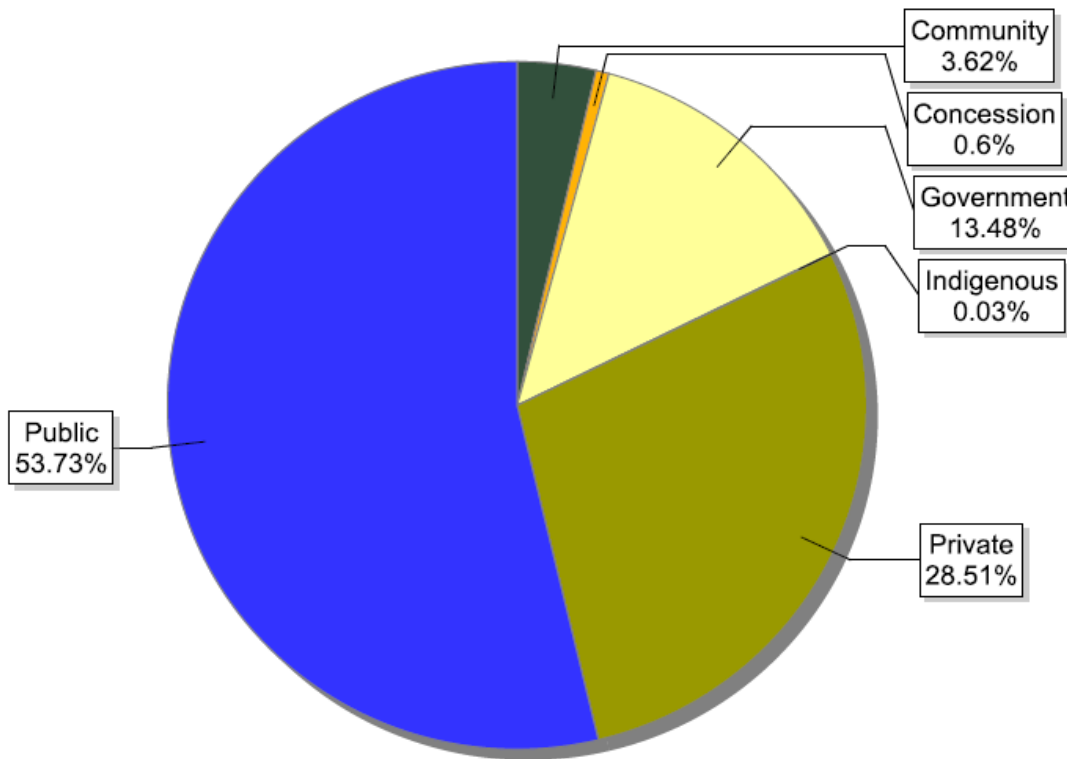

FSC certificates by tenure ownership: global certified area

Information as of 15/06/2012	Forest area (million ha)
Community	5.65
Concession	0.95
Government	20.99
Indigenous	0.05
Private	44.37
Public	83.63
Total	155.64