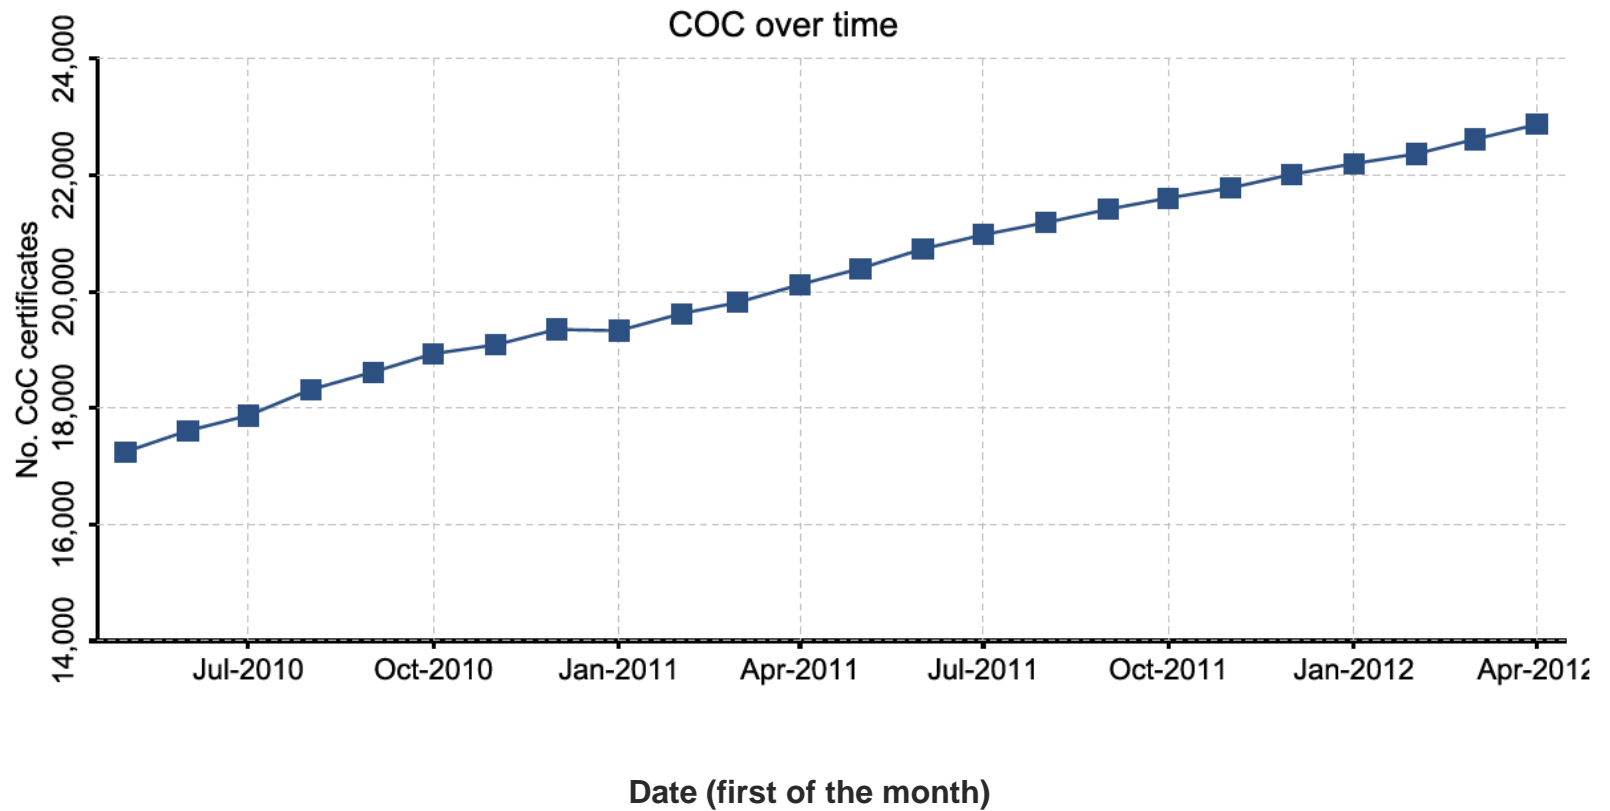

Information as of 15/06/2012

No. countries: 106

Total no. certificates: 23462

FSC forest management certificate growth since 2010 (FM and FM/CoC)

FSC supply chain growth since 2010 (chain of custody certificates – CoC)