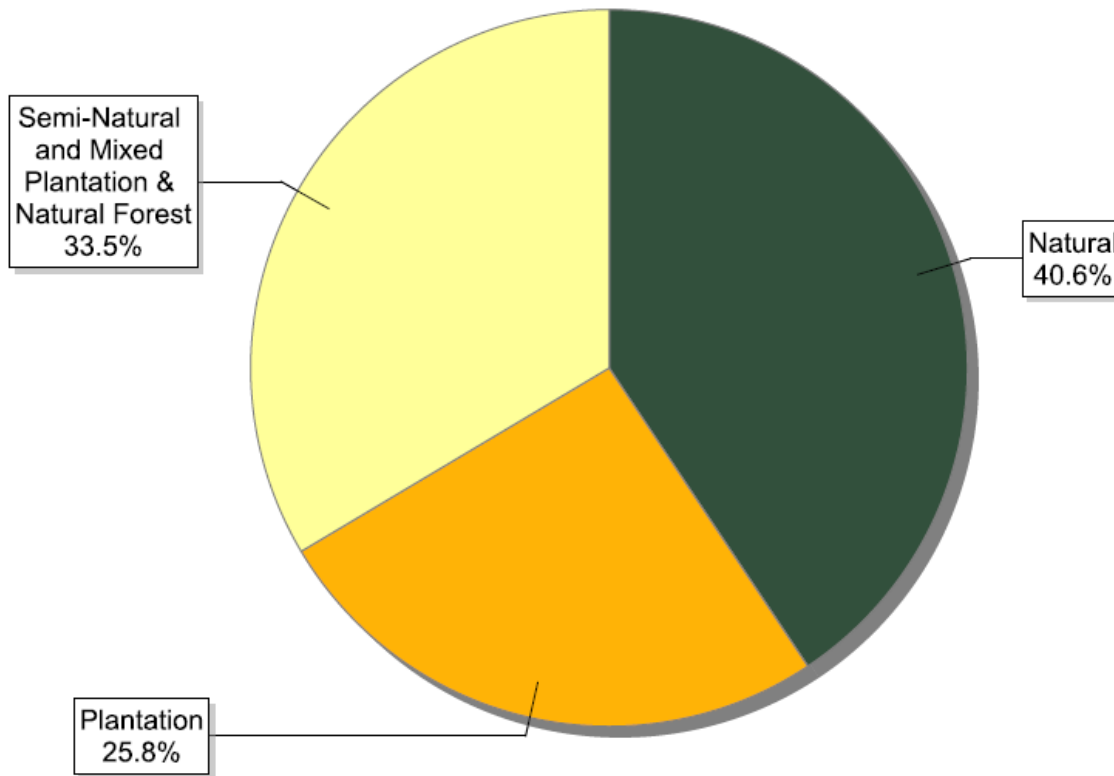

FSC certificates by forest type: number of certificates globally

Information as of 15/11/2013	Number of certificates
Natural	504
Plantation	320
Semi-Natural and Mixed Plantation & Natural Forest	416
Total	1240