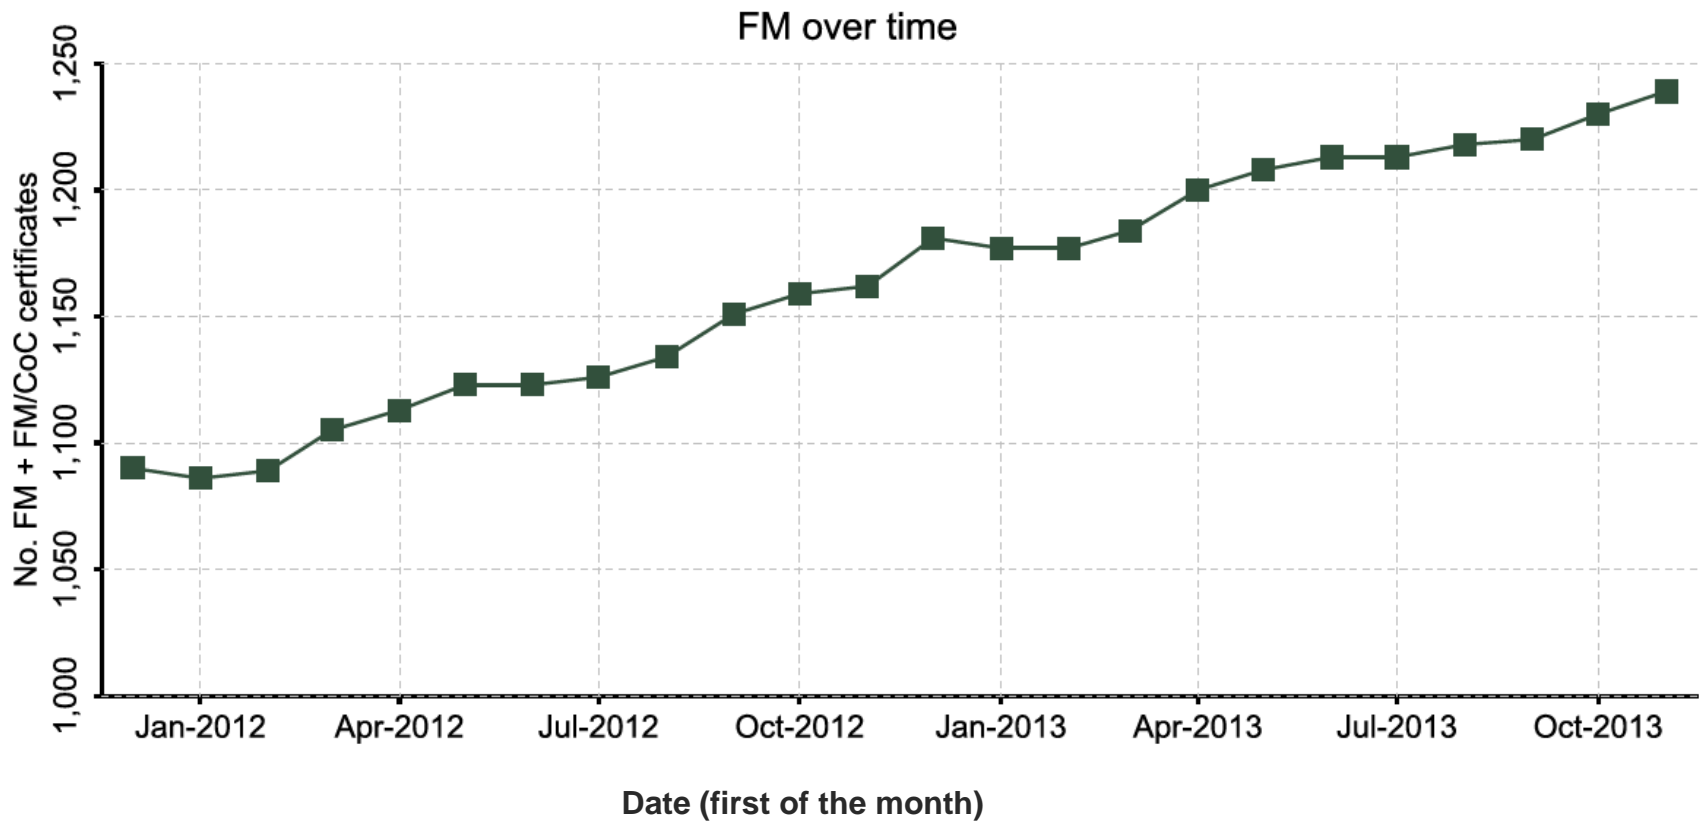

Global FSC chain of custody certificates: by region

COSTA RICA	4
ECUADOR	7
EL SALVADOR	1
GUATEMALA	14
HONDURAS	3
NICARAGUA	2
PANAMA	2
PARAGUAY	4
PERU	33
SURINAME	1
URUGUAY	28
VENEZUELA	3
VIRGIN ISLANDS (U.S.)	1
Grand total	1397

Grand total	470

North America	No.
BAHAMAS	1
CANADA	968
MEXICO	73
PUERTO RICO	4
UNITED STATES	3289
Grand total	4335

Information as of 15/11/2013

No. countries: 114

Total no. certificates: 27127

Oceania	No.
AUSTRALIA	311
BRUNEI DARUSSALAM	1
FIJI	2
GUAM	1
NEW ZEALAND	150
PAPUA NEW GUINEA	2
SOLOMON ISLANDS	3

FSC forest management certificate growth since 2011 (FM and FM/CoC)