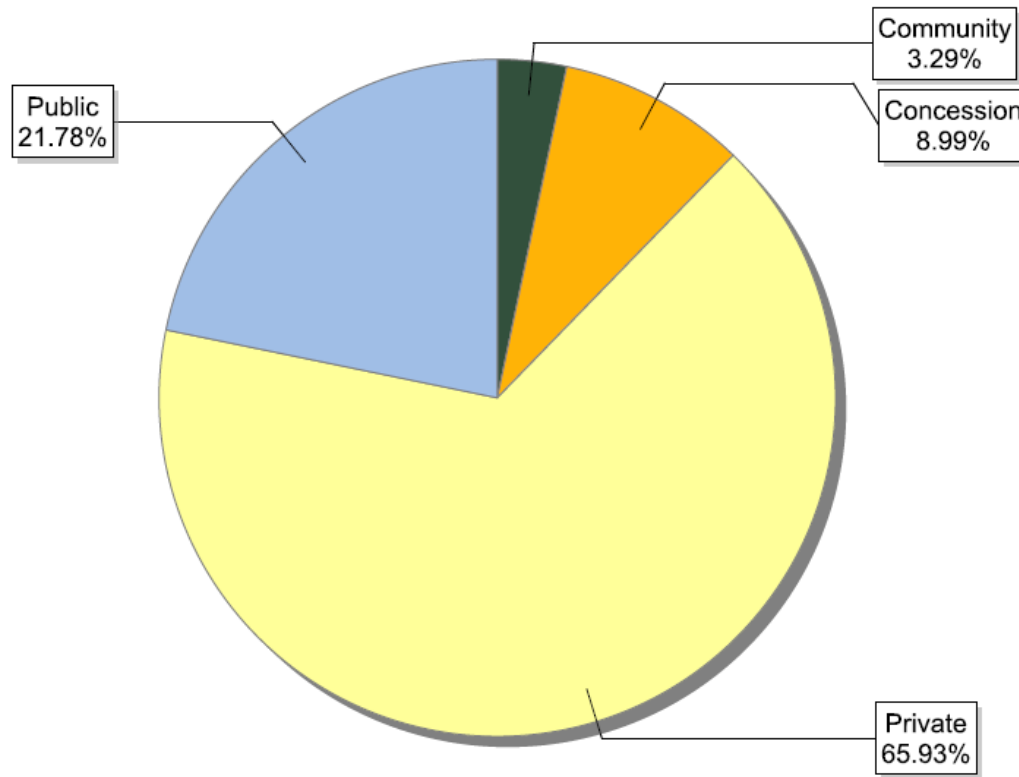

FSC certificates by tenure management: global certified area

Information as of 15/11/2013	Forest area (million ha)
Community	6.15
Concession	16.78
Private	123.05
Public	40.65
Total	186.64