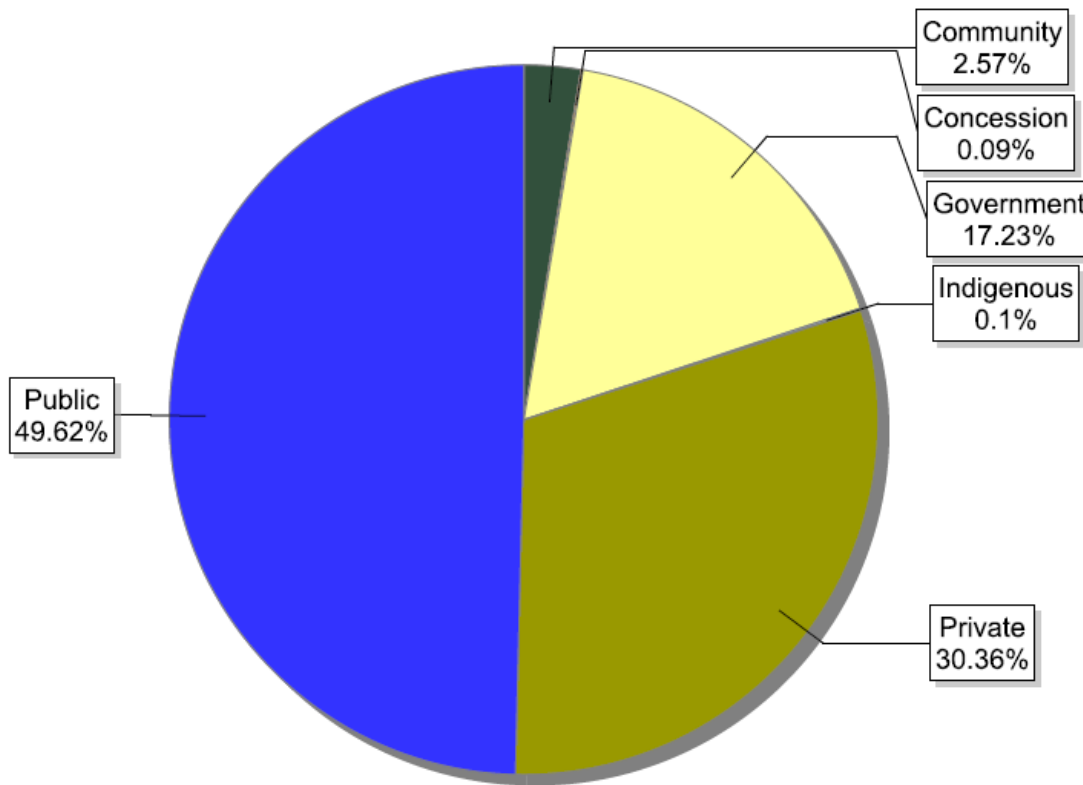

FSC certificates by tenure ownership: global certified area

Information as of 04/11/2013	Forest area (million ha)
Community	4.73
Concession	0.18
Government	31.62
Indigenous	0.20
Private	55.72
Public	91.05
Total	183.50