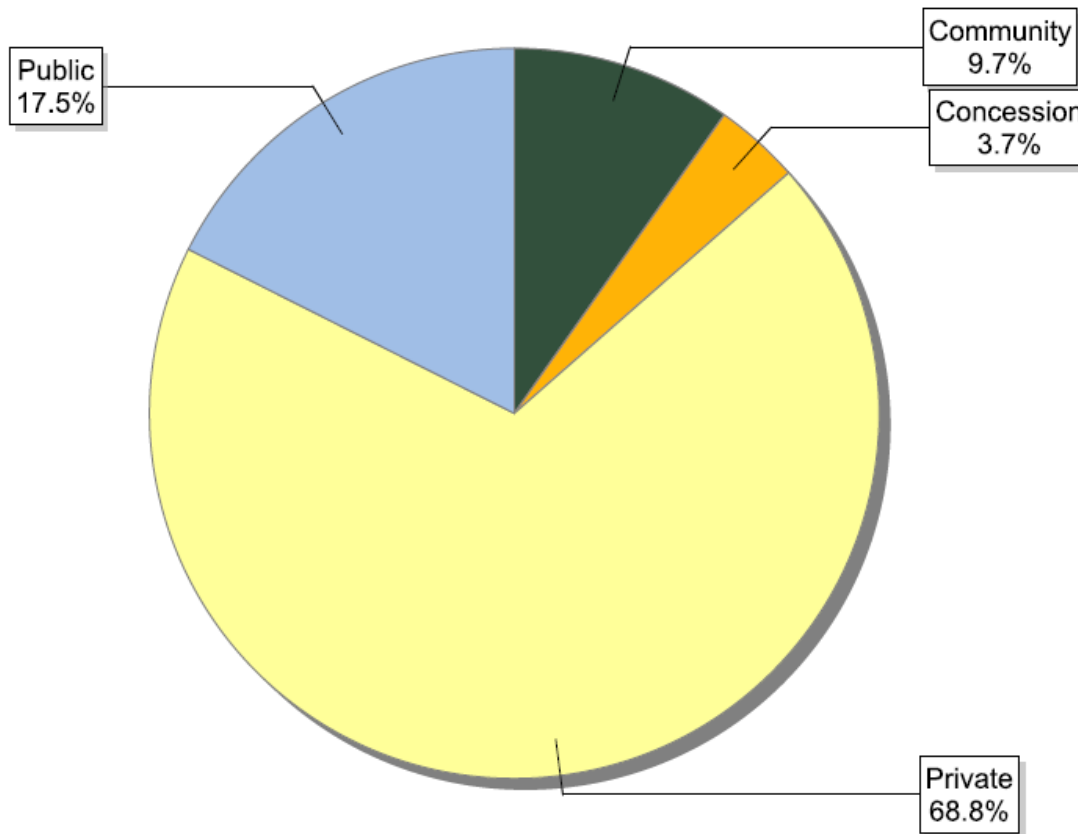

FSC certificates by tenure management: number of certificates globally

Information as of 15/11/2013	Number of Certificates
Community	121
Concession	47
Private	854
Public	218
Total	1240