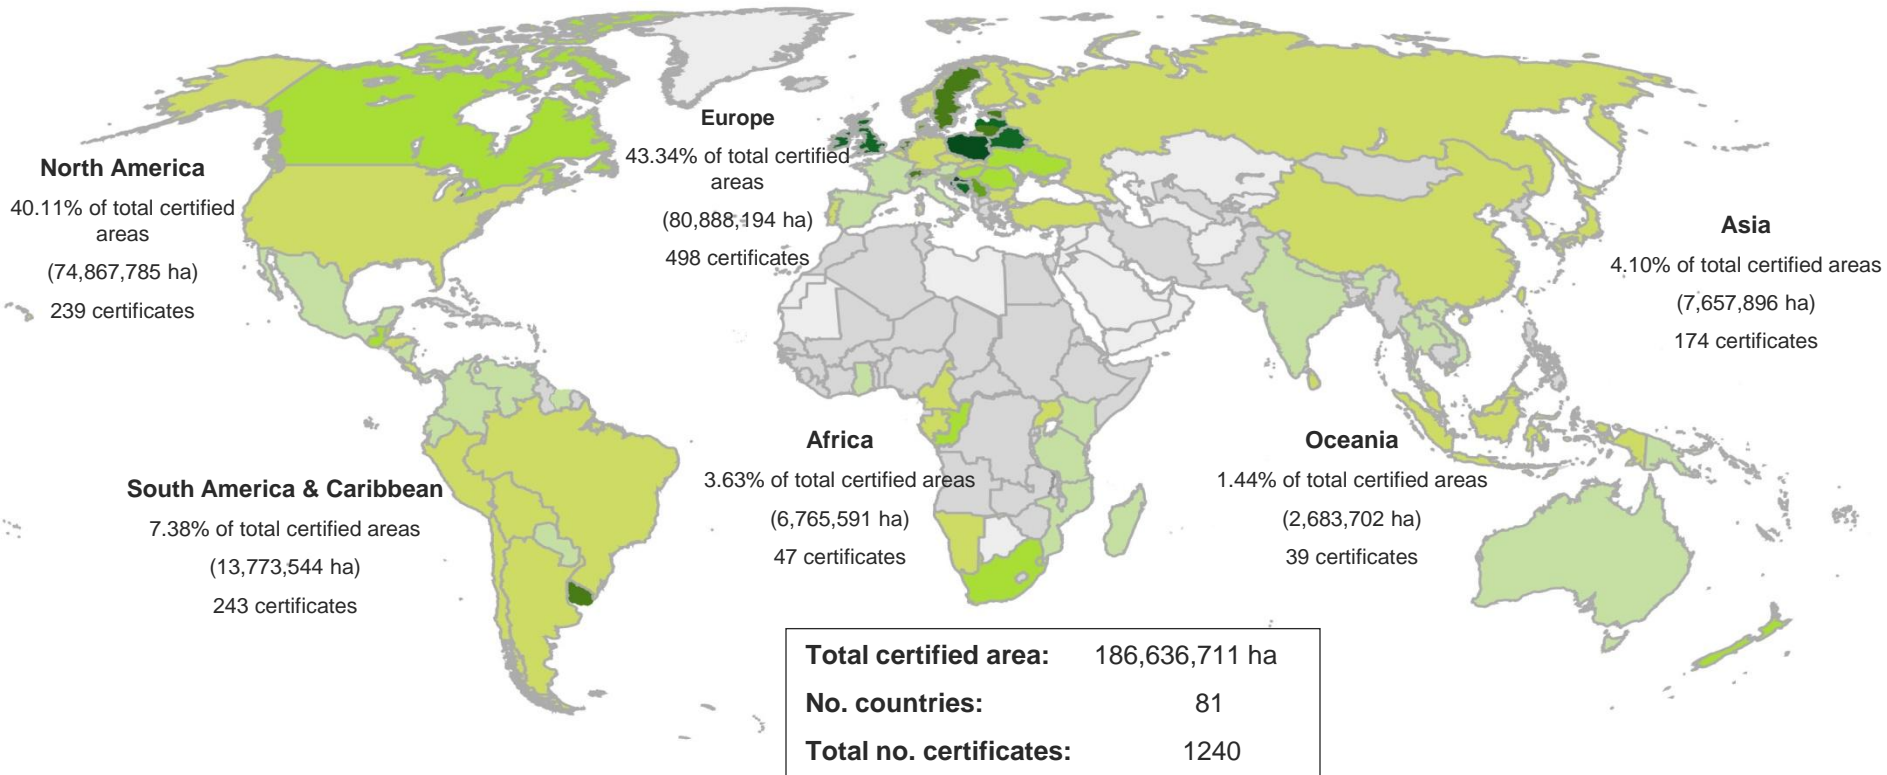

Global FSC certificates: type and distribution

December 2013

Global FSC certified forest area: by region

Percentage of total FSC certified forest area

EXPLANATION

Country name
Hectare certified forest

(= % of total forest cover / % of production forest cover)
% increase or decrease since August 2012

Based on numbers from FSC International and FAO Forestry Paper
February 2013

Global FSC certified forest area: by region

Africa	Total area (ha)	No.
CAMEROON	1,013,374	5
CONGO, THE REPUBLIC OF	1,574,310	2
GABON	2,053,505	3
GHANA	1,675	1
KENYA	628	1
MOZAMBIQUE	51,949	2
NAMIBIA	247,768	5
SOUTH AFRICA	1,564,212	20
SWAZILAND	112,308	3
TANZANIA, UNITED	112,779	2
UGANDA	33,082	3
Grand total	6,765,591	47

UKRAINE	1,244,047	10
UNITED KINGDOM	1,593,923	46
Grand total	80,888,194	498

Latin America & Caribbean	Total area (ha)	No.
ARGENTINA	256,735	11
BELIZE	166,857	2
BOLIVIA	986,992	9
BRAZIL	7,446,760	100
CHILE	2,222,668	20
COLOMBIA	126,130	7
COSTA RICA	41,657	14
ECUADOR	52,684	5
GUATEMALA	433,596	11
HONDURAS	107,343	3
NICARAGUA	28,209	7
PANAMA	58,069	10
PARAGUAY	19,487	2
PERU	734,894	13
SURINAME	113,769	2
URUGUAY	838,108	26
VENEZUELA	139,588	1
Grand total	13,773,544	243

Latin America & Caribbean	No.
ARGENTINA	106
BELIZE	4
BOLIVIA	23
BRAZIL	1016
BRITISH VIRGIN ISLANDS	6
CAYMAN ISLANDS	1
CHILE	107
COLOMBIA	31

Global FSC chain of custody certificates: by region

COSTA RICA	4
ECUADOR	7
EL SALVADOR	1
GUATEMALA	14
HONDURAS	3
NICARAGUA	2
PANAMA	2
PARAGUAY	4
PERU	33
SURINAME	1
URUGUAY	28
VENEZUELA	3
VIRGIN ISLANDS (U.S.)	1
Grand total	1397