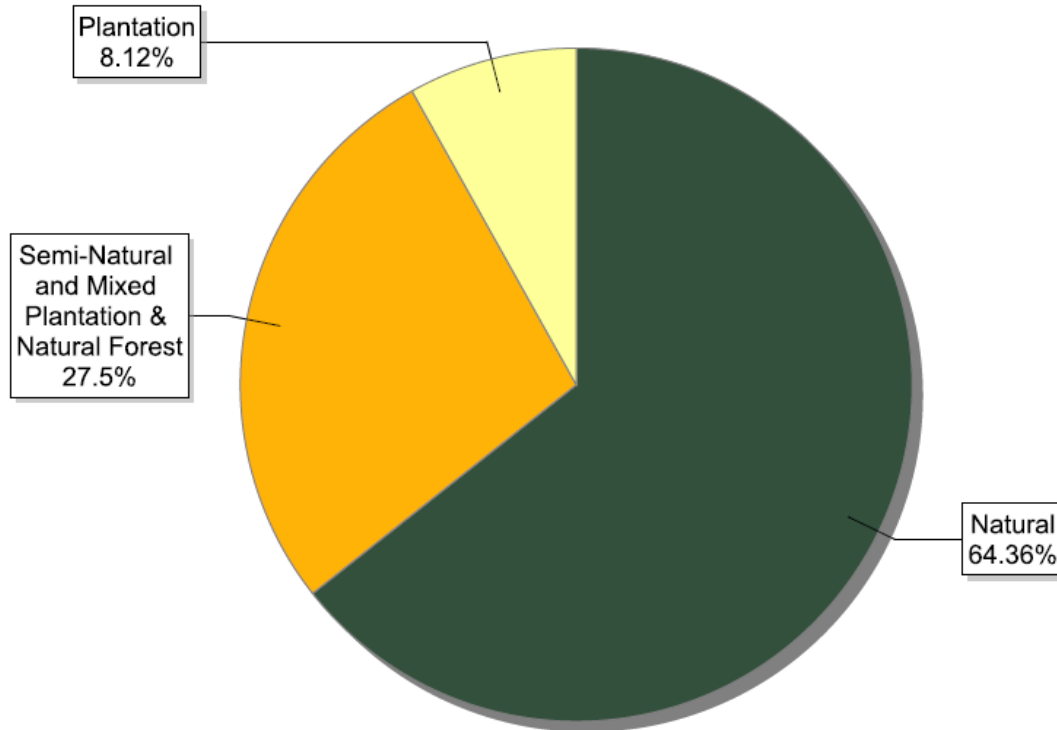

FSC certificates by forest type: global certified area

Information as of 15/11/2013	Forest area (million ha)
Natural	120.12
Plantation	15.17
Semi-Natural and Mixed Plantation & Natural Forest	51.34
Total	186.64