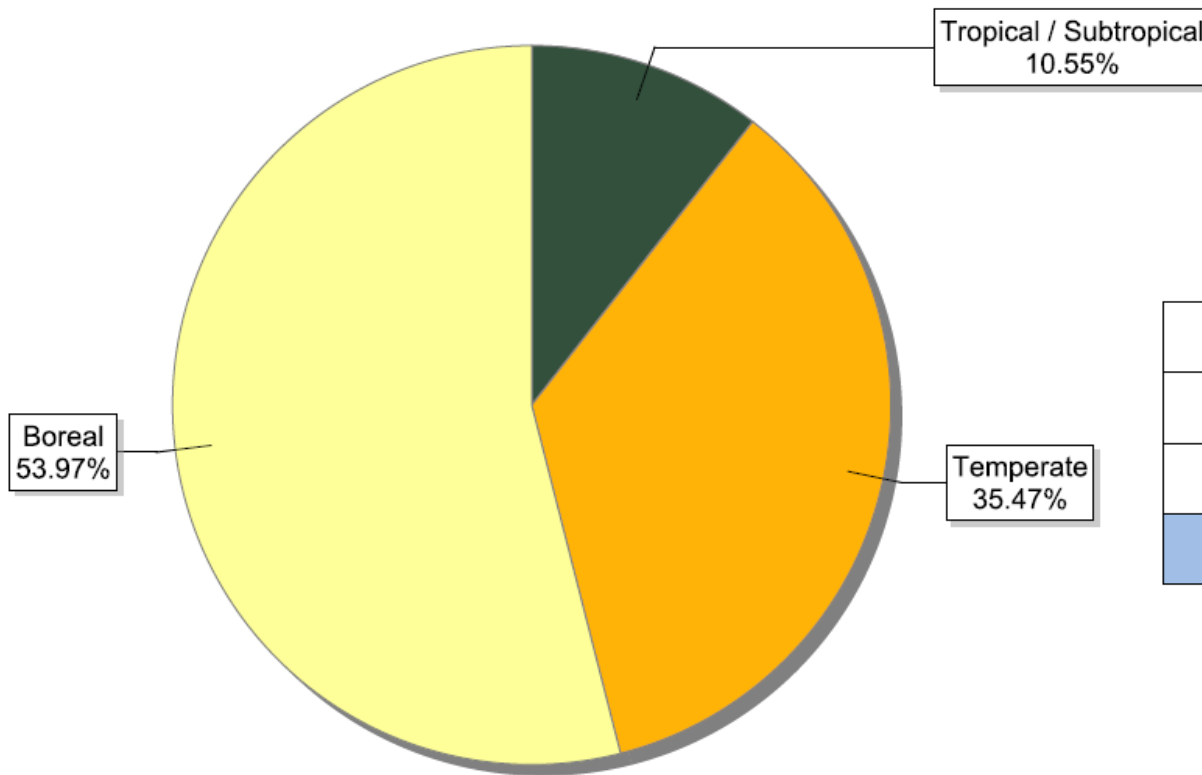

FSC certificates by biomes: global certified area

Information as of 15/11/2013	Forest area (million ha)
Boreal	100.74
Temperate	66.21
Tropical / Subtropical	19.69
Total	186.64