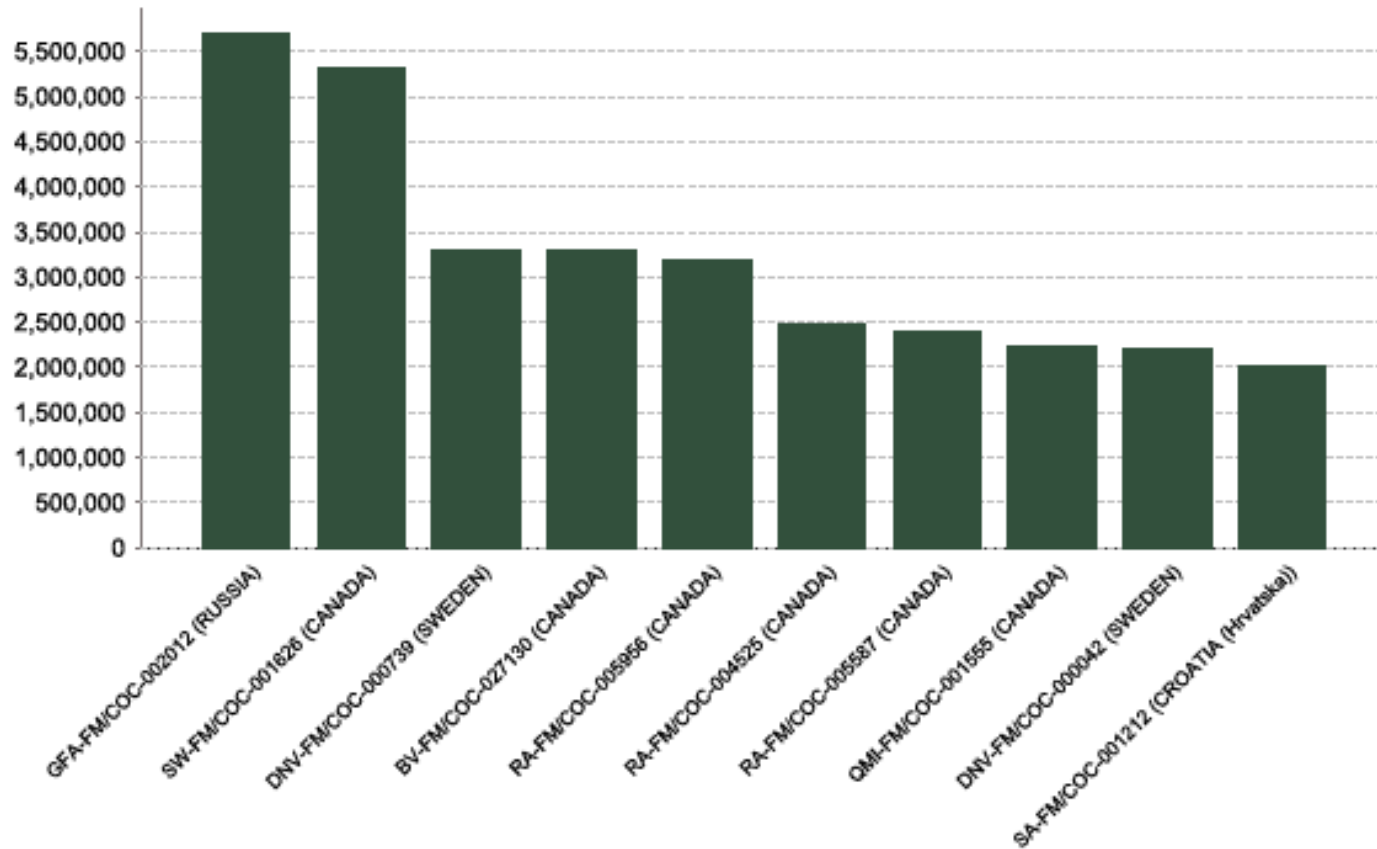

Ten largest FSC certificates