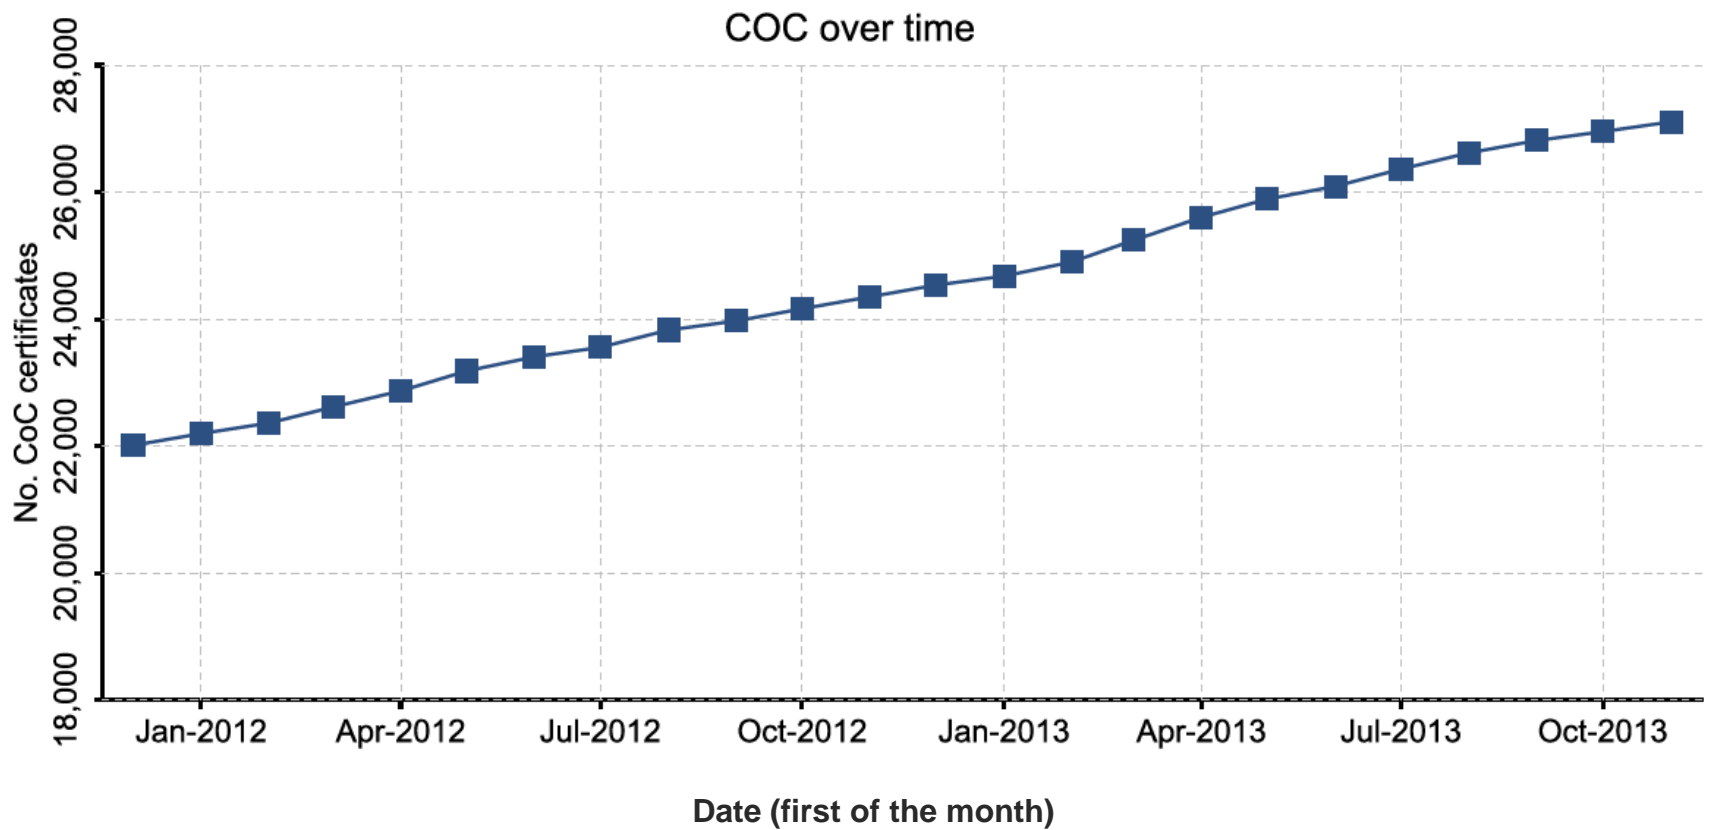

FSC supply chain growth since 2011 (chain of custody certificates – CoC)