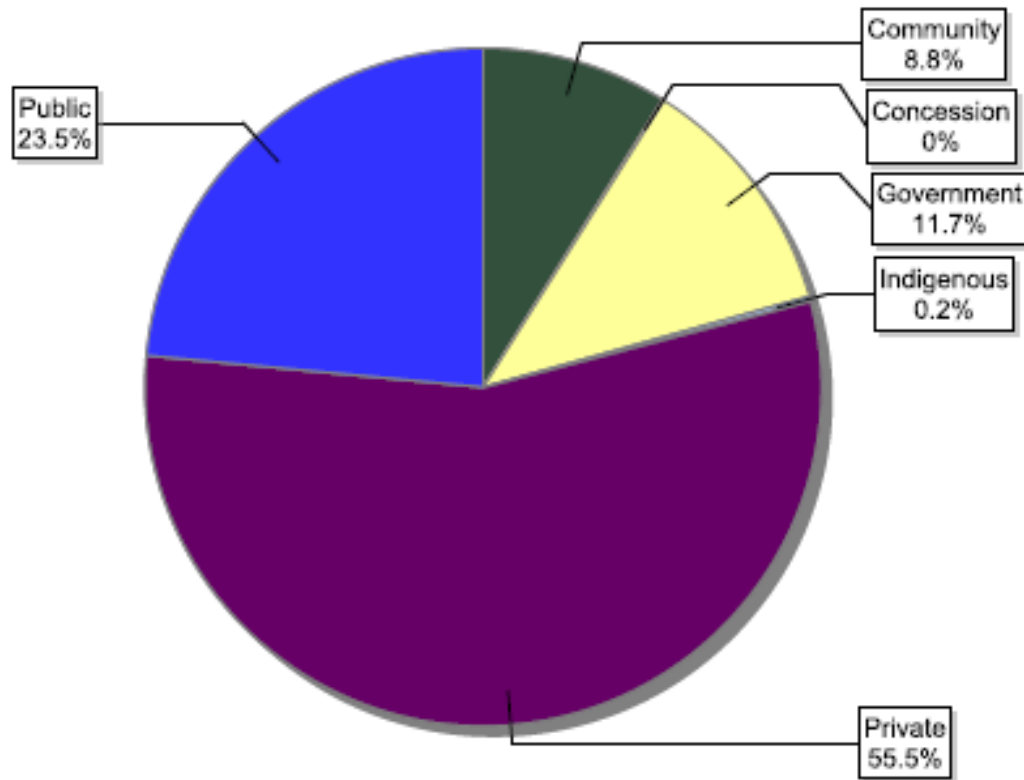

FSC certificates by tenure ownership: number of certificates globally

Information as of 04/11/2013	Number of Certificates
Community	110
Concession	1
Government	145
Indigenous	3
Private	688
Public	291
Total	1238