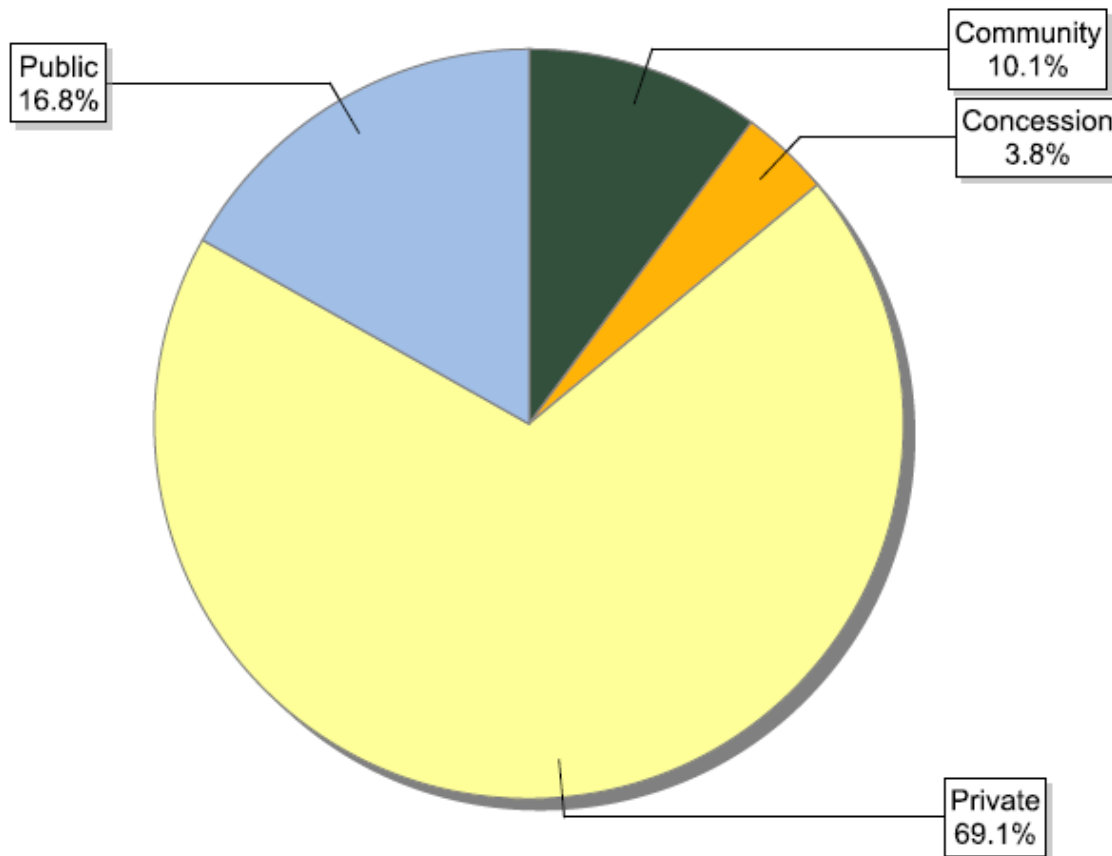

FSC certificates by tenure management: number of certificates globally

Information as of 15/01/2014	Number of Certificates
Community	128
Concession	49
Private	875
Public	213
Total	1265