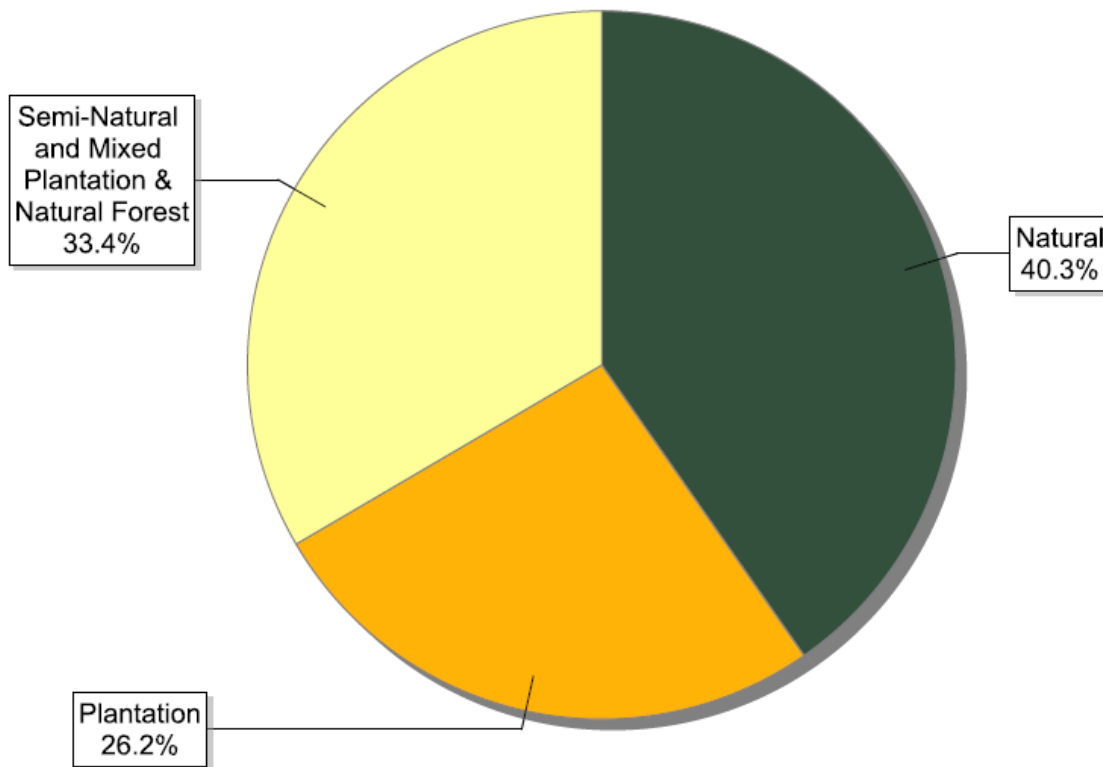

FSC certificates by forest type: number of certificates globally

Information as of 15/01/2014	Number of certificates
Natural	510
Plantation	332
Semi-Natural and Mixed Plantation & Natural Forest	423
Total	1265