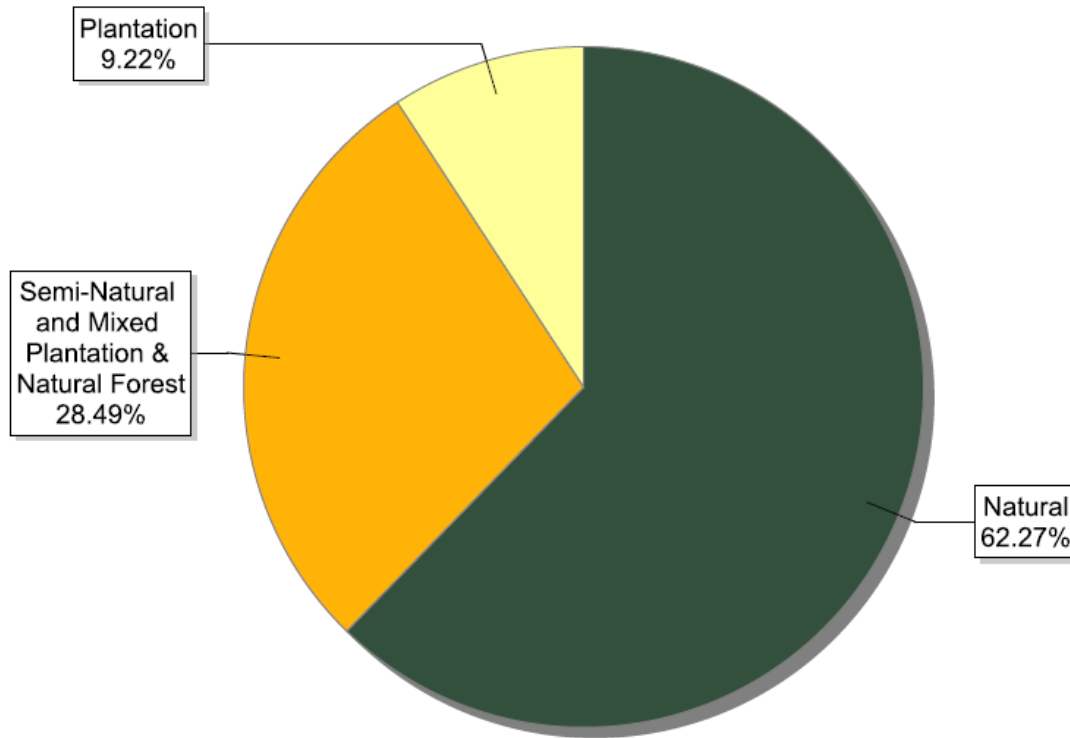

FSC certificates by forest type: global certified area

Information as of 15/01/2014	Forest area (million ha)
Natural	113.04
Plantation	16.75
Semi-Natural and Mixed Plantation & Natural Forest	51.72
Total	181.51