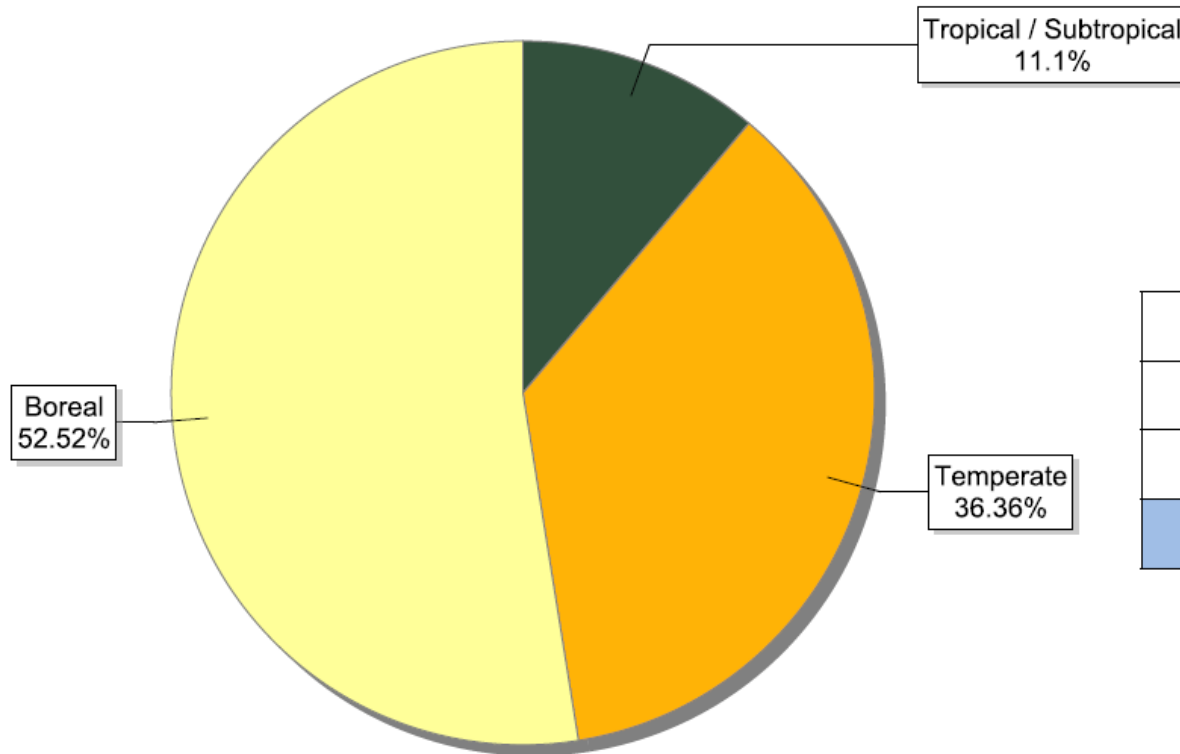

FSC certificates by biomes: global certified area

Information as of 15/01/2014	Forest area (million ha)
Boreal	95.34
Temperate	66.01
Tropical / Subtropical	20.16
Total	181.51