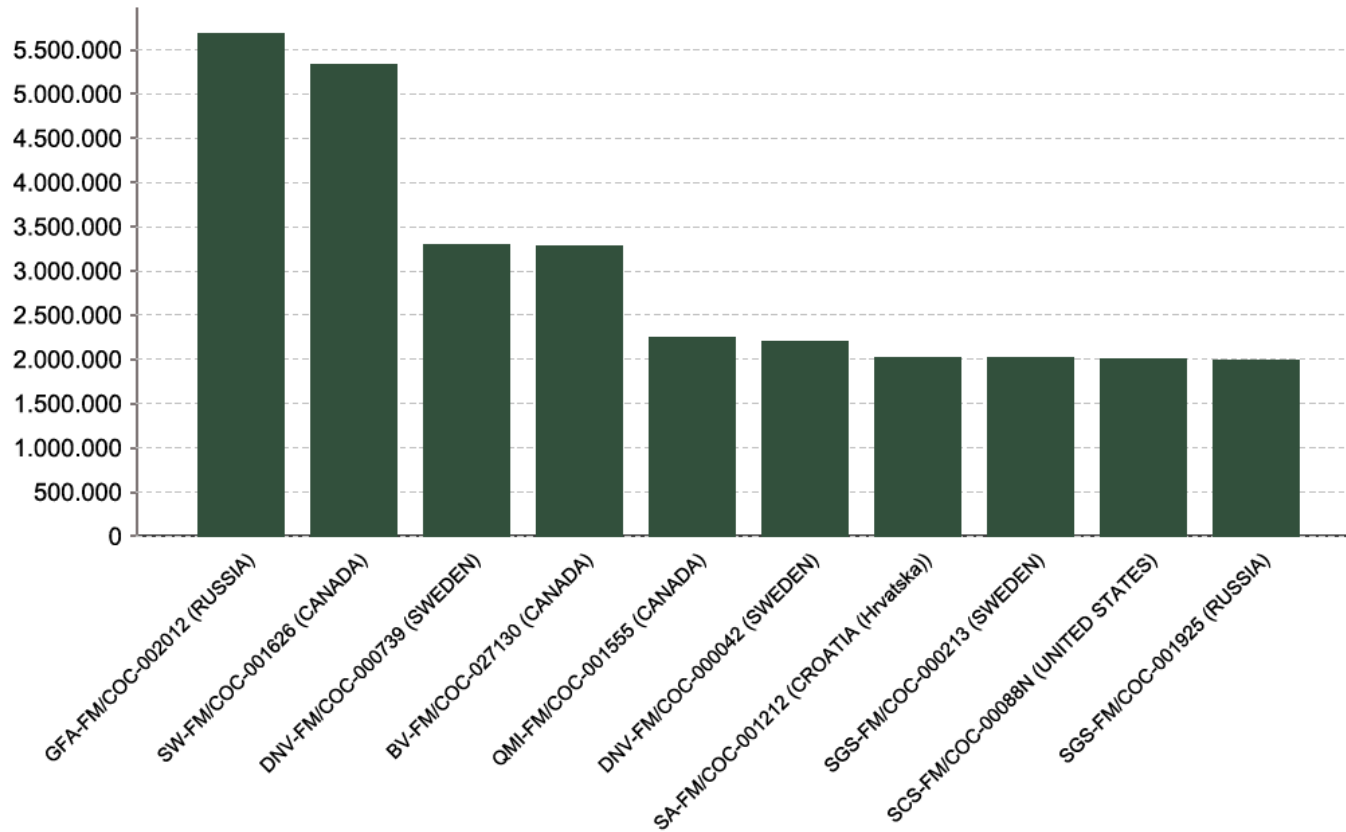

Ten largest FSC certificates