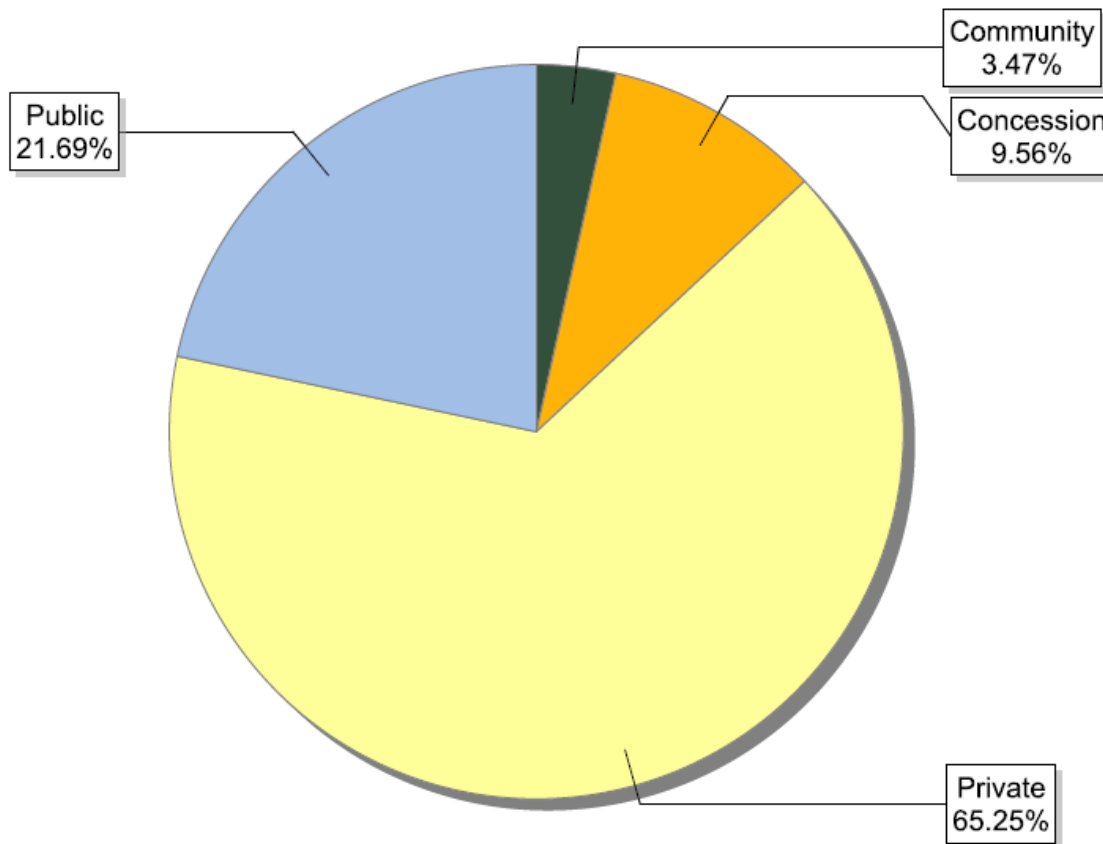

FSC certificates by tenure management: global certified area

Information as of 15/01/2014	Forest area (million ha)
Community	6.31
Concession	17.36
Private	118.46
Public	39.38
Total	181.51