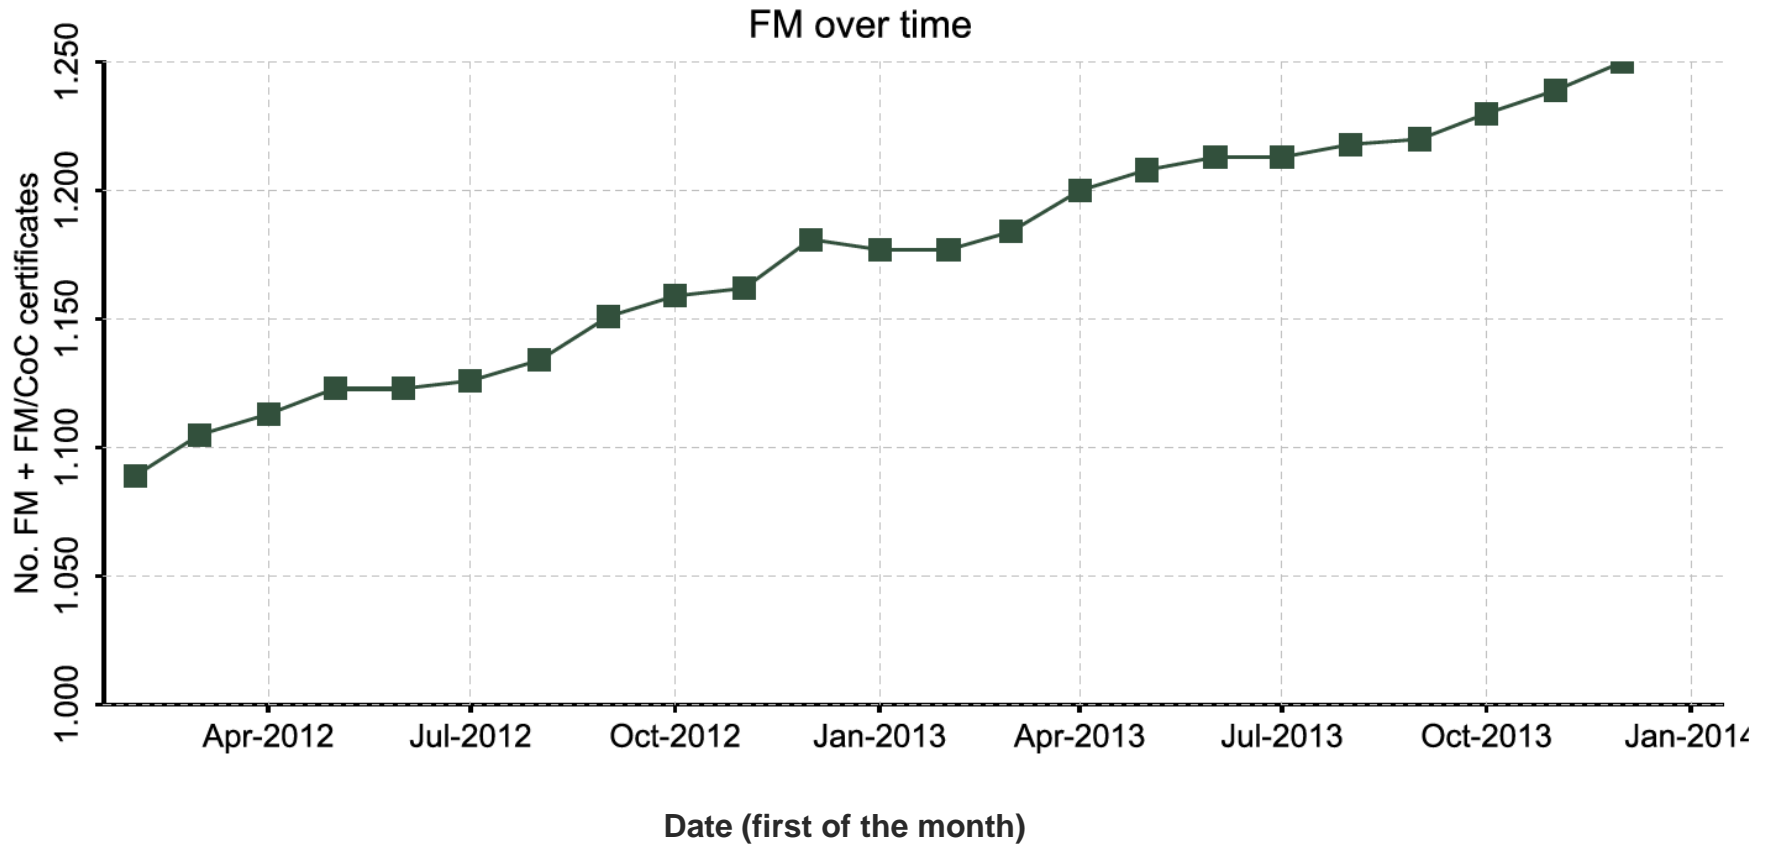

Global FSC chain of custody certificates: by region

COSTA RICA	4
ECUADOR	9
EL SALVADOR	1
GUATEMALA	13
HONDURAS	3
PANAMA	2
PARAGUAY	4
PERU	32
SURINAME	2
URUGUAY	28
VENEZUELA	3
VIRGIN ISLANDS (U.S.)	1
Grand total	1402

North America	No.
BAHAMAS	1
CANADA	960
MEXICO	74
PUERTO RICO	4
UNITED STATES	3231
Grand total	4270

Oceania	No.
AUSTRALIA	304
BRUNEI DARUSSALAM	1
FIJI	2
GUAM	1
NEW ZEALAND	150
PAPUA NEW GUINEA	2
SOLOMON ISLANDS	3
Grand total	463

Information as of 15/01/2014
No. countries: 113
Total no. certificates: 27316

FSC forest management certificate growth since 2012 (FM and FM/CoC)