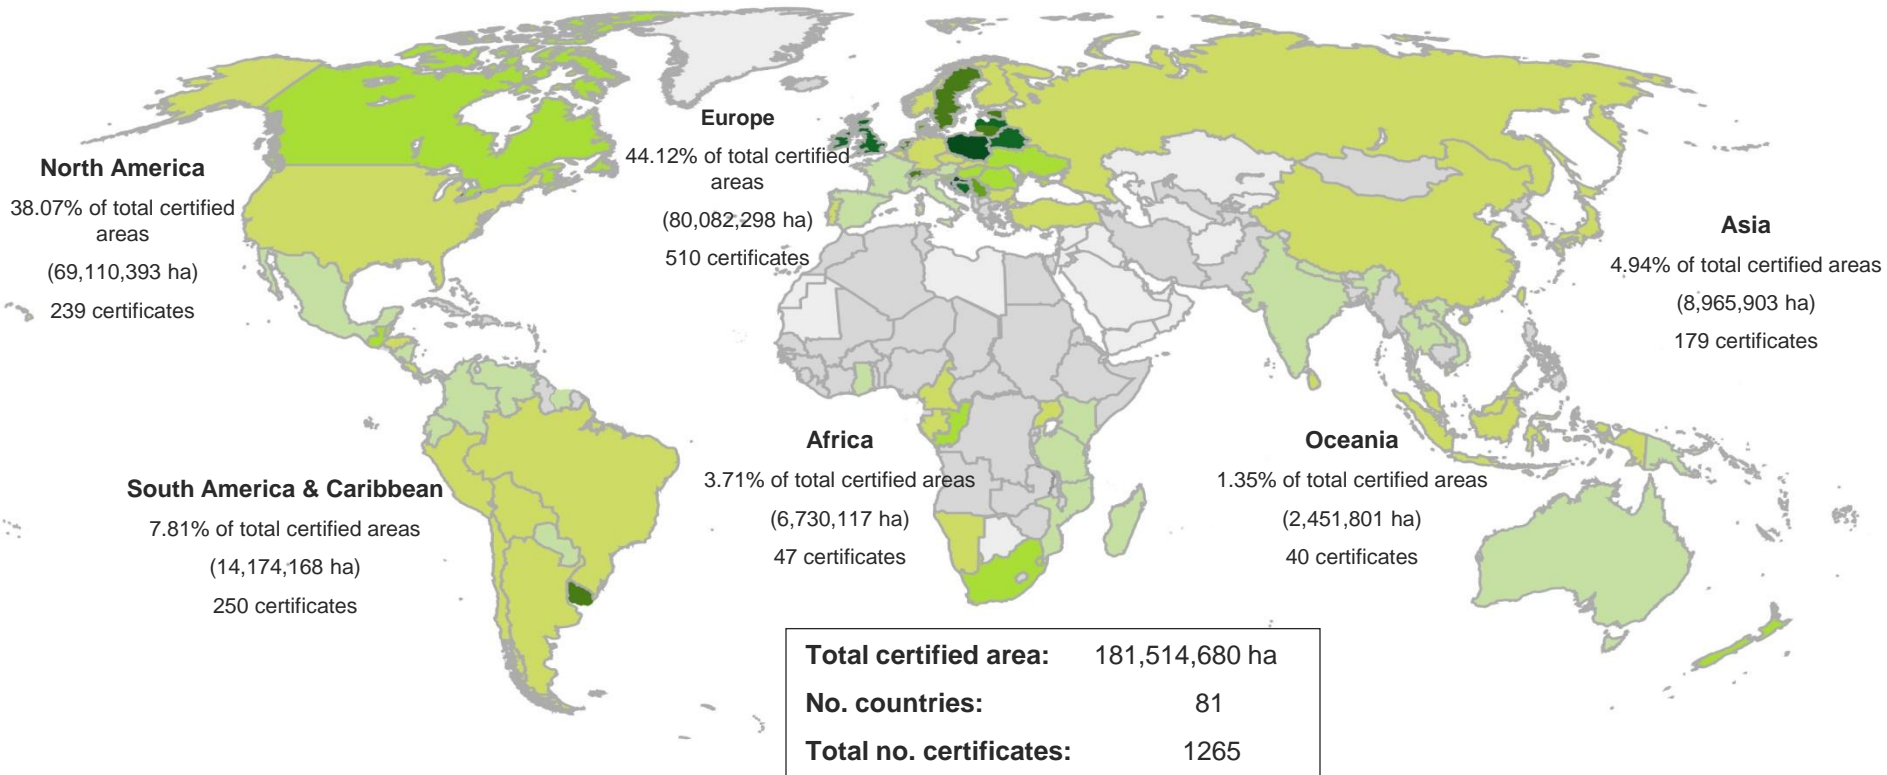

Global FSC certificates: type and distribution

February 2014

Global FSC certified forest area: by region

Percentage of total FSC certified forest area

EXPLANATION

Country name
Hectare certified forest

(= % of total forest cover / % of production forest cover)
% increase or decrease since August 2012

Based on numbers from FSC International and FAO Forestry Paper
February 2013

Global FSC certified forest area: by region

Africa	Total area (ha)	No.
CAMEROON	1,013,374	5
CONGO, THE REPUBLIC OF	1,574,310	2
GABON	2,053,505	3
GHANA	1,675	1
KENYA	628	1
MOZAMBIQUE	51,949	2
NAMIBIA	235,249	5
SOUTH AFRICA	1,541,389	20
SWAZILAND	112,176	3
TANZANIA, UNITED	112,779	2
UGANDA	33,082	3
Grand total	6,730,117	47

UKRAINE	1,314,288	12
UNITED KINGDOM	1,593,834	46
Grand total	80,082,298	510

Latin America & Caribbean	Total area (ha)	No.
ARGENTINA	259,859	13
BELIZE	166,857	2
BOLIVIA	849,174	8
BRAZIL	7,800,864	101
CHILE	2,265,041	21
COLOMBIA	126,124	7
COSTA RICA	49,236	16
ECUADOR	52,684	5
GUATEMALA	500,149	12
HONDURAS	107,343	3
NICARAGUA	28,209	7
PANAMA	57,999	10
PARAGUAY	19,487	2
PERU	778,292	14
SURINAME	113,769	2
URUGUAY	859,496	26
VENEZUELA	139,588	1
Grand total	14,174,168	250

Latin America & Caribbean	No.
ARGENTINA	106
BELIZE	4
BOLIVIA	19
BRAZIL	1022
BRITISH VIRGIN ISLANDS	6
CAYMAN ISLANDS	1
CHILE	111
COLOMBIA	31

Global FSC chain of custody certificates: by region

COSTA RICA	4
ECUADOR	9
EL SALVADOR	1
GUATEMALA	13
HONDURAS	3
PANAMA	2
PARAGUAY	4
PERU	32
SURINAME	2
URUGUAY	28
VENEZUELA	3
VIRGIN ISLANDS (U.S.)	1
Grand total	1402