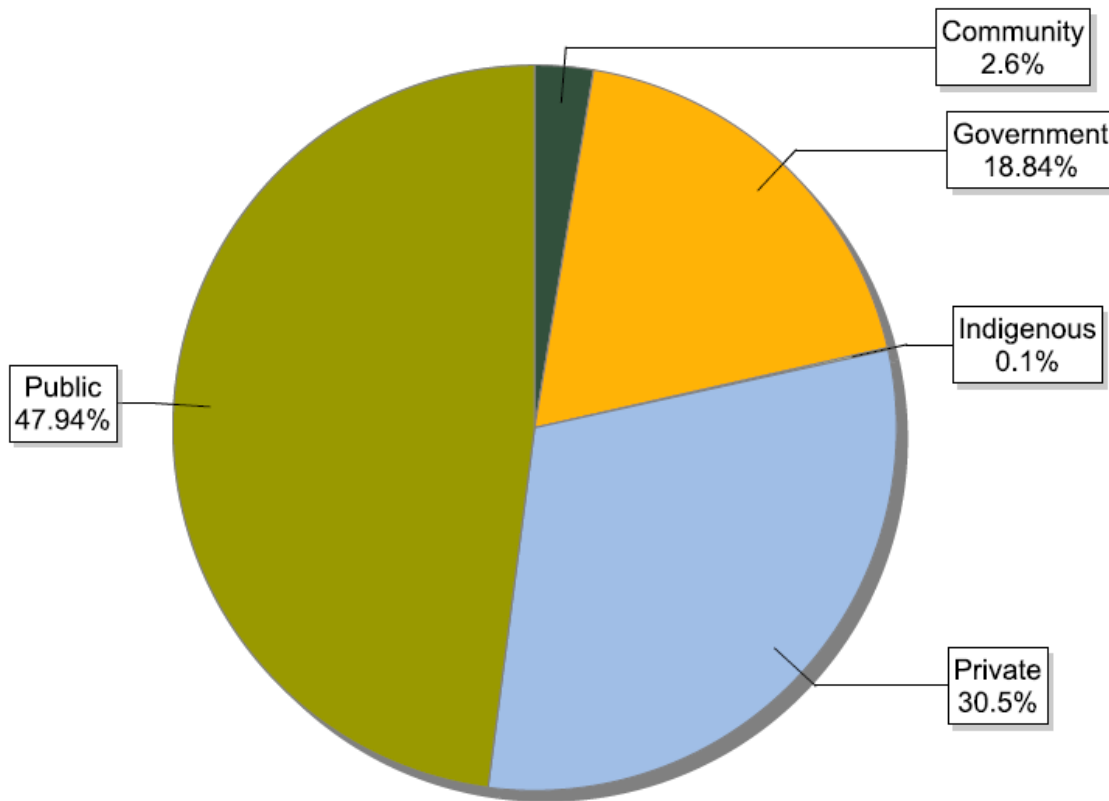

FSC certificates by tenure ownership: global certified area

Information as of 15/01/2014	Forest area (million ha)
Community	4.73
Government	34.21
Indigenous	0.19
Private	55.36
Public	87.02
Total	181.51