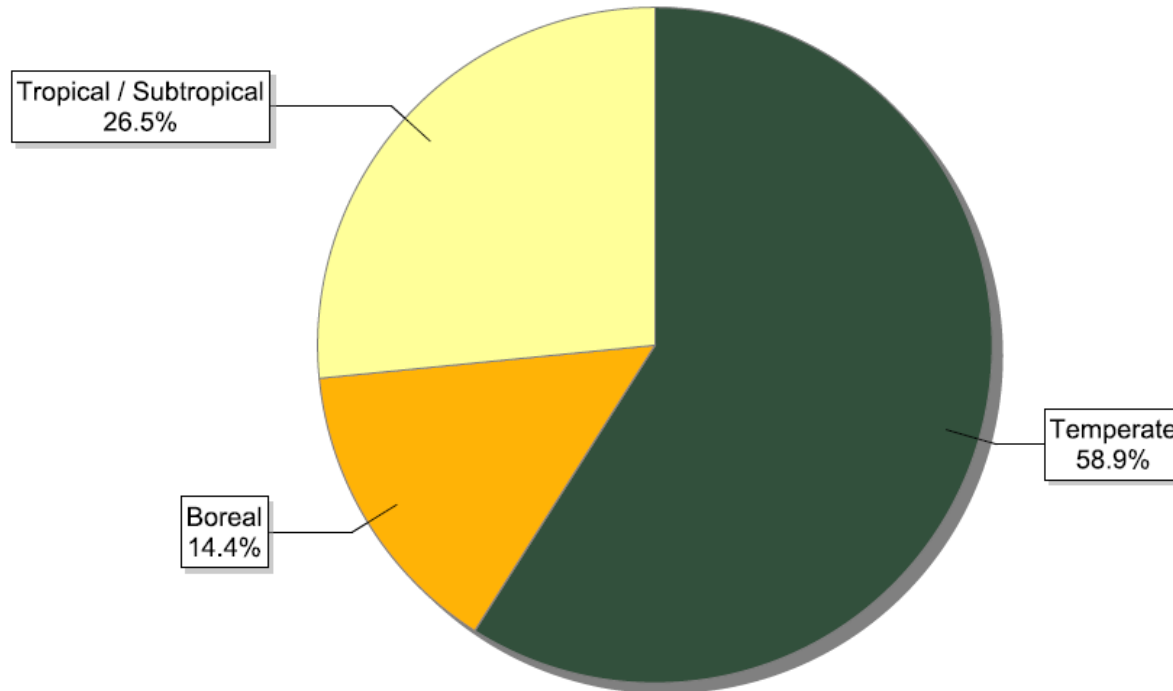

FSC certificates by biomes: number of certificates globally

Information as of 15/01/2014	Number of certificates
Boreal	183
Temperate	746
Tropical / Subtropical	336
Total	1265