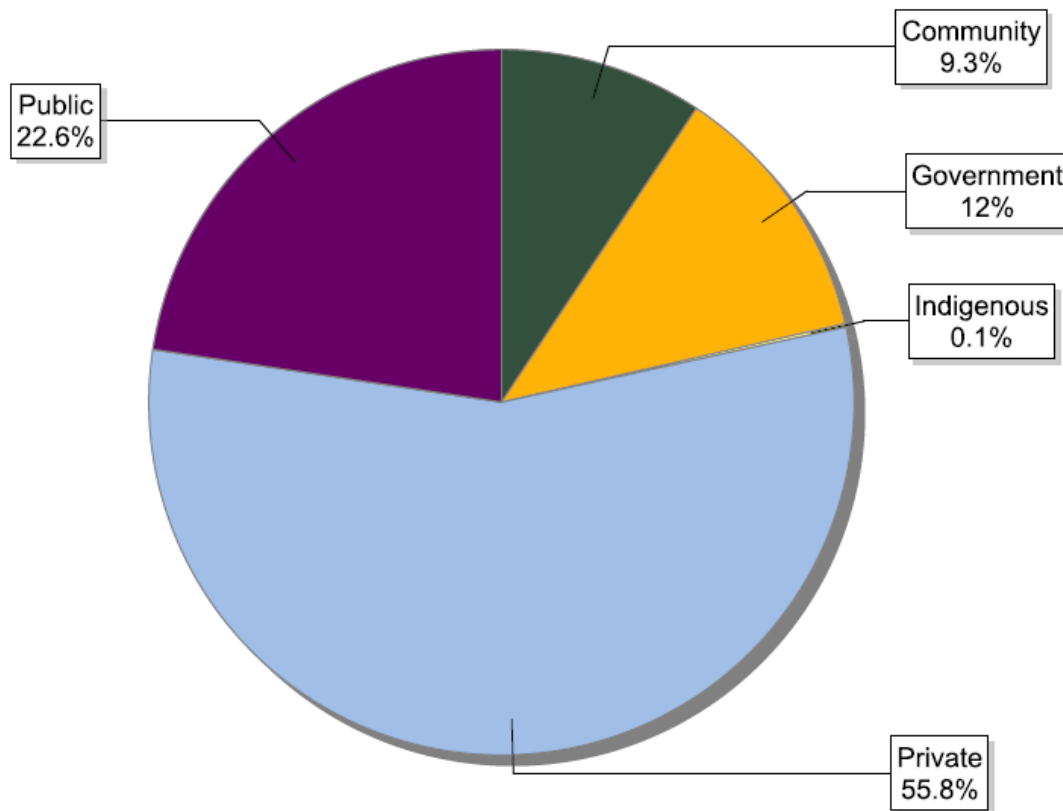

FSC certificates by tenure ownership: number of certificates globally

Information as of 15/01/2014	Number of Certificates
Community	118
Government	153
Indigenous	2
Private	706
Public	286
Total	1265