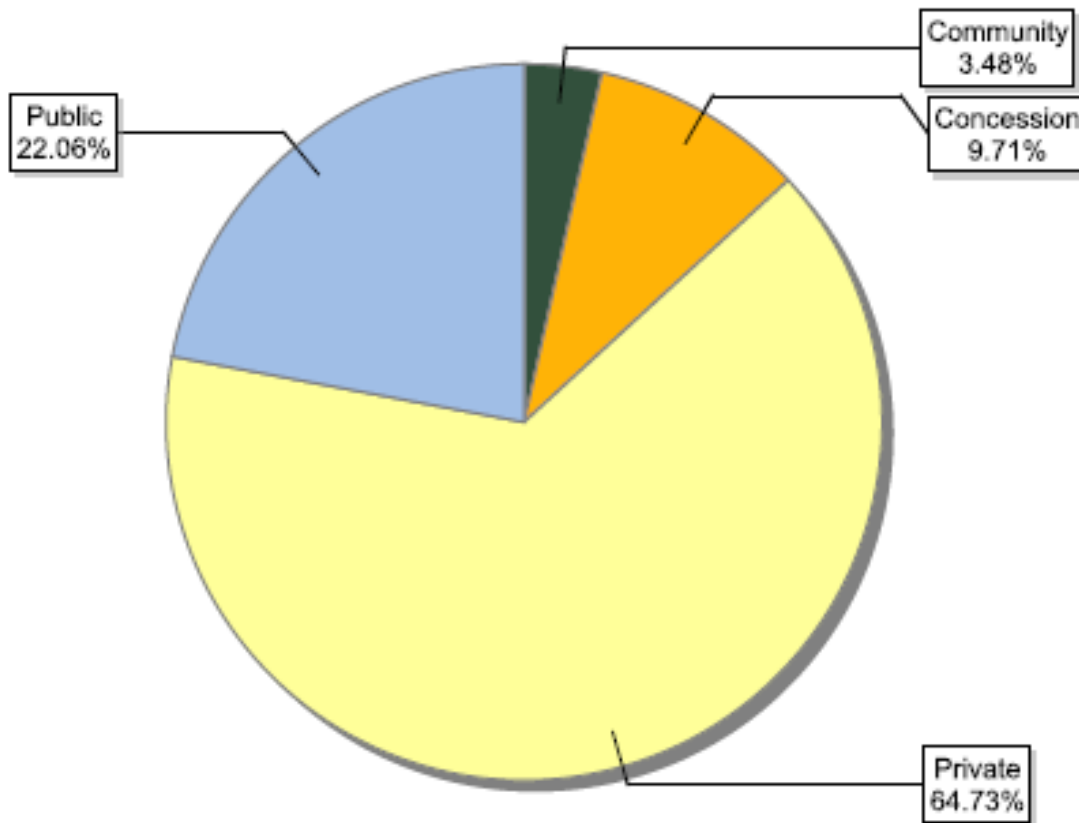

FSC certificates by tenure management: global certified area

Information as of 18/02/2014	Forest area (million ha)
Community	6.32
Concession	17.61
Private	117.37
Public	40.00
Total	181.30