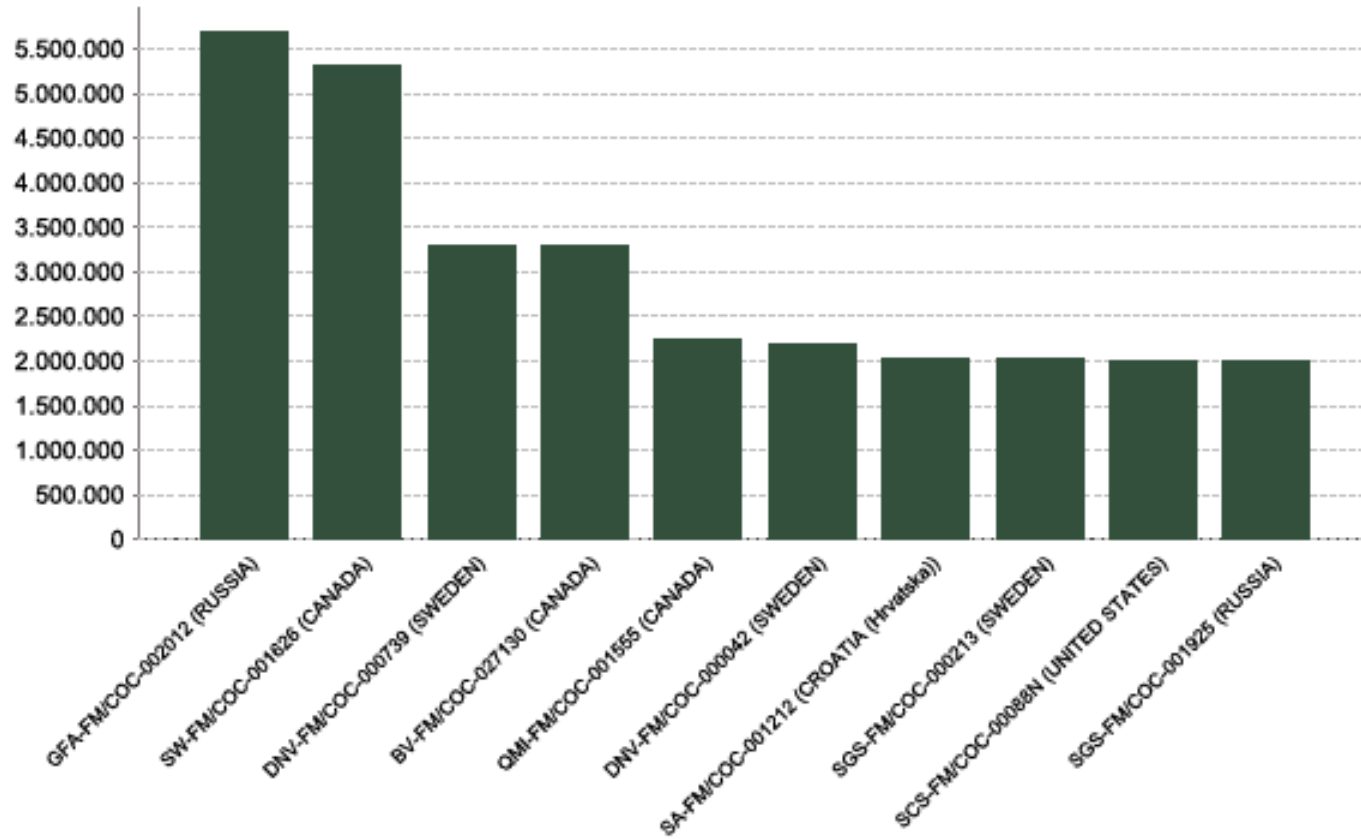

Ten largest FSC certificates