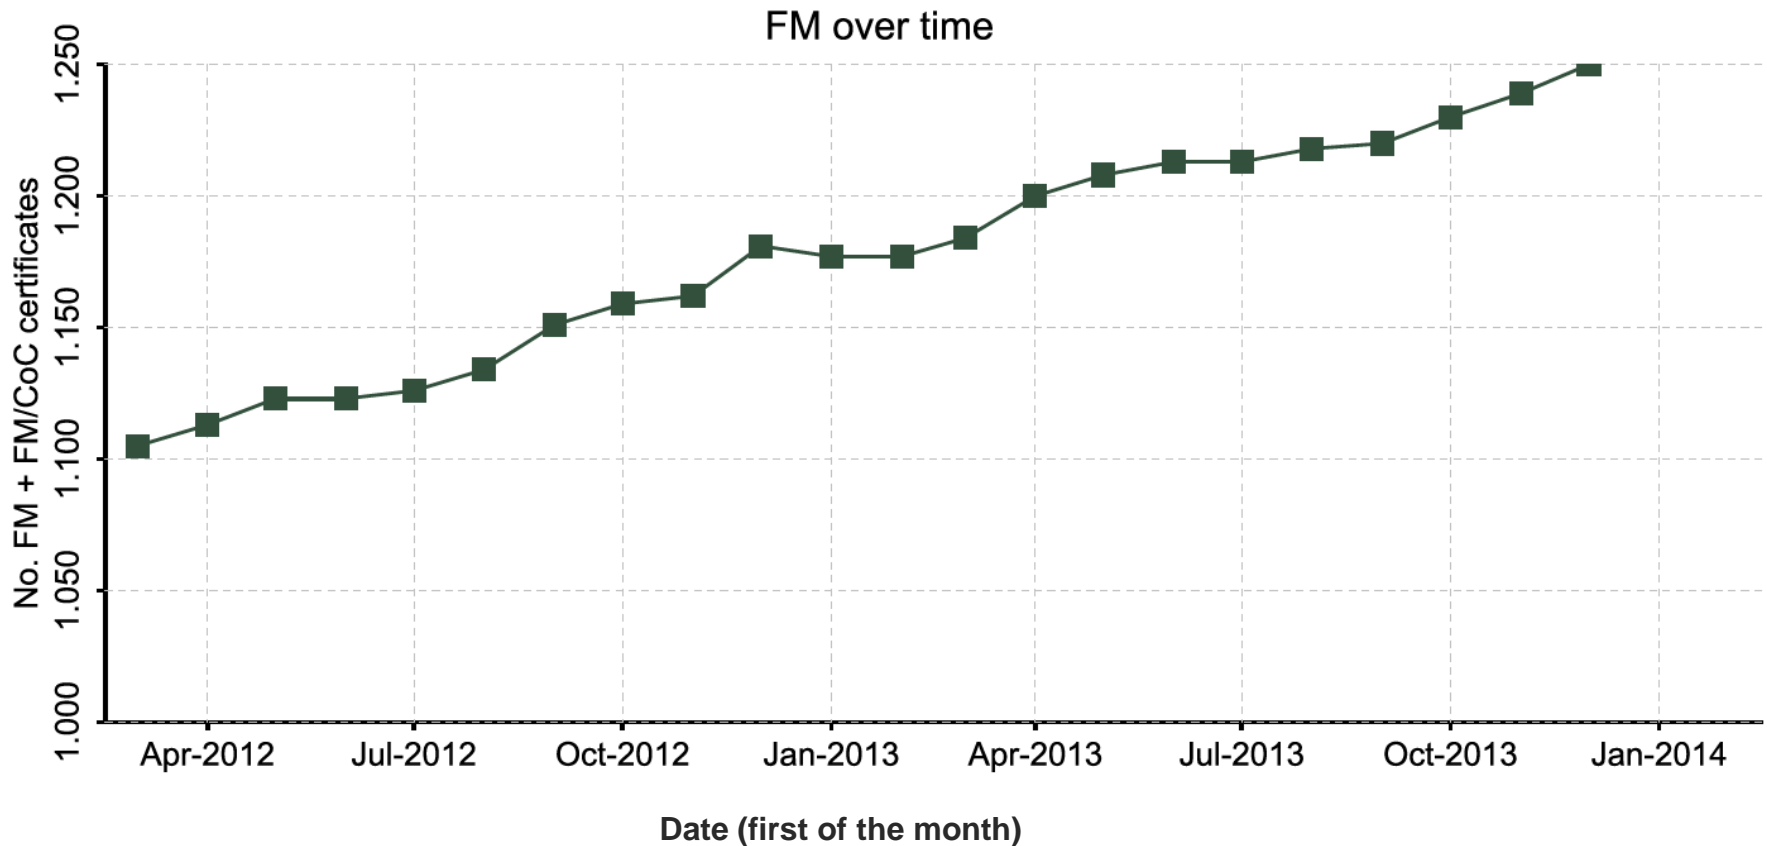

Global FSC chain of custody certificates: by region

COSTA RICA	4
ECUADOR	9
EL SALVADOR	1
GUATEMALA	13
HONDURAS	3
PANAMA	2
PARAGUAY	4
PERU	32
SURINAME	3
URUGUAY	28
VENEZUELA	3
VIRGIN ISLANDS (U.S.)	1
Grand total	1388

North America	No.
BAHAMAS	1
CANADA	942
MEXICO	77
PUERTO RICO	4
UNITED STATES	3220
Grand total	4244

Oceania	No.
AUSTRALIA	307
BRUNEI DARUSSALAM	1
FIJI	2
GUAM	1
NEW ZEALAND	149
PAPUA NEW GUINEA	2
SOLOMON ISLANDS	3
Grand total	465

Information as of 18/02/2014
No. countries: 113
Total no. certificates: 27367

FSC forest management certificate growth since 2012 (FM and FM/CoC)