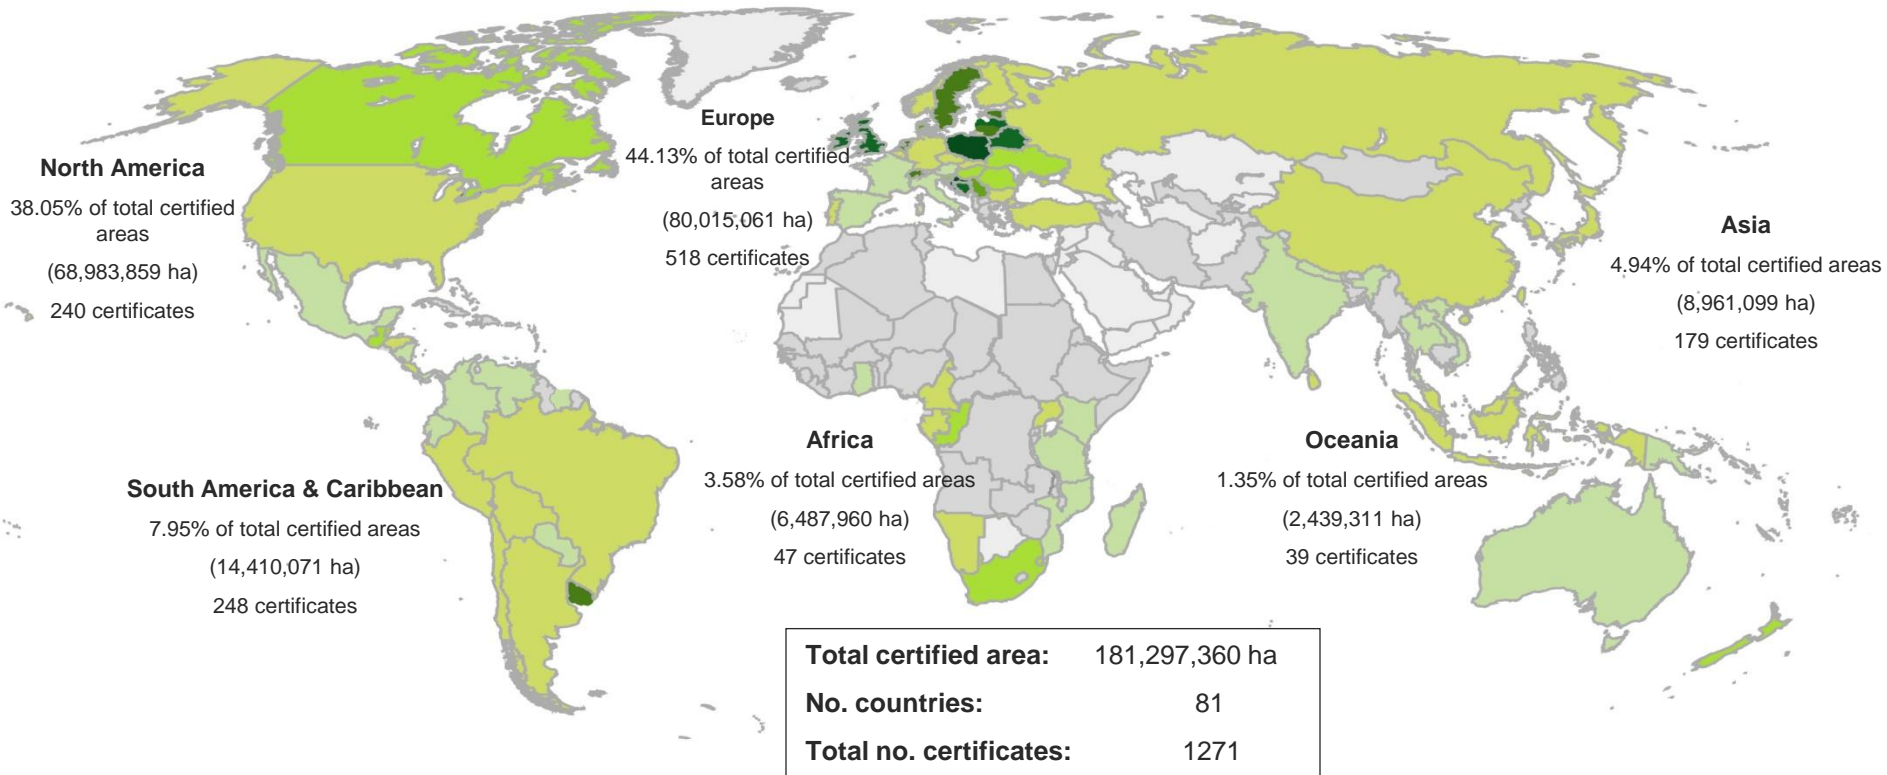

Global FSC certificates: type and distribution

March 2014

Global FSC certified forest area: by region

Percentage of total FSC certified forest area

EXPLANATION

Country name
Hectare certified forest

(= % of total forest cover / % of production forest cover)
% increase or decrease since August 2012

Based on numbers from FSC International and FAO Forestry Paper
February 2013

Global FSC certified forest area: by region

Africa	Total area (ha)	No.
CAMEROON	1,013,374	5
CONGO, THE REPUBLIC OF	1,319,300	2
GABON	2,053,505	3
GHANA	1,875	1
KENYA	628	1
MOZAMBIQUE	51,949	2
NAMIBIA	235,249	5
SOUTH AFRICA	1,535,046	20
SWAZILAND	112,176	3
TANZANIA, UNITED	131,975	2
UGANDA	33,082	3
Grand total	6,487,960	47

UKRAINE	1,350,432	13
UNITED KINGDOM	1,612,182	45
Grand total	80,015,061	518

Latin America & Caribbean	Total area (ha)	No.
ARGENTINA	240,994	11
BELIZE	168,857	2
BOLIVIA	849,174	8
BRAZIL	7,811,517	102
CHILE	2,266,268	21
COLOMBIA	128,124	7
COSTA RICA	48,017	15
ECUADOR	52,884	5
GUATEMALA	500,149	12
HONDURAS	107,919	3
NICARAGUA	23,545	6
PANAMA	57,999	10
PARAGUAY	19,487	2
PERU	959,141	15
SURINAME	113,769	2
URUGUAY	926,841	26
VENEZUELA	139,588	1
Grand total	14,410,071	248

Latin America & Caribbean	No.
ARGENTINA	108
BELIZE	4
BOLIVIA	18
BRAZIL	1006
BRITISH VIRGIN ISLANDS	6
CAYMAN ISLANDS	1
CHILE	111
COLOMBIA	31

Global FSC chain of custody certificates: by region

COSTA RICA	4
ECUADOR	9
EL SALVADOR	1
GUATEMALA	13
HONDURAS	3
PANAMA	2
PARAGUAY	4
PERU	32
SURINAME	3
URUGUAY	28
VENEZUELA	3
VIRGIN ISLANDS (U.S.)	1
Grand total	1388