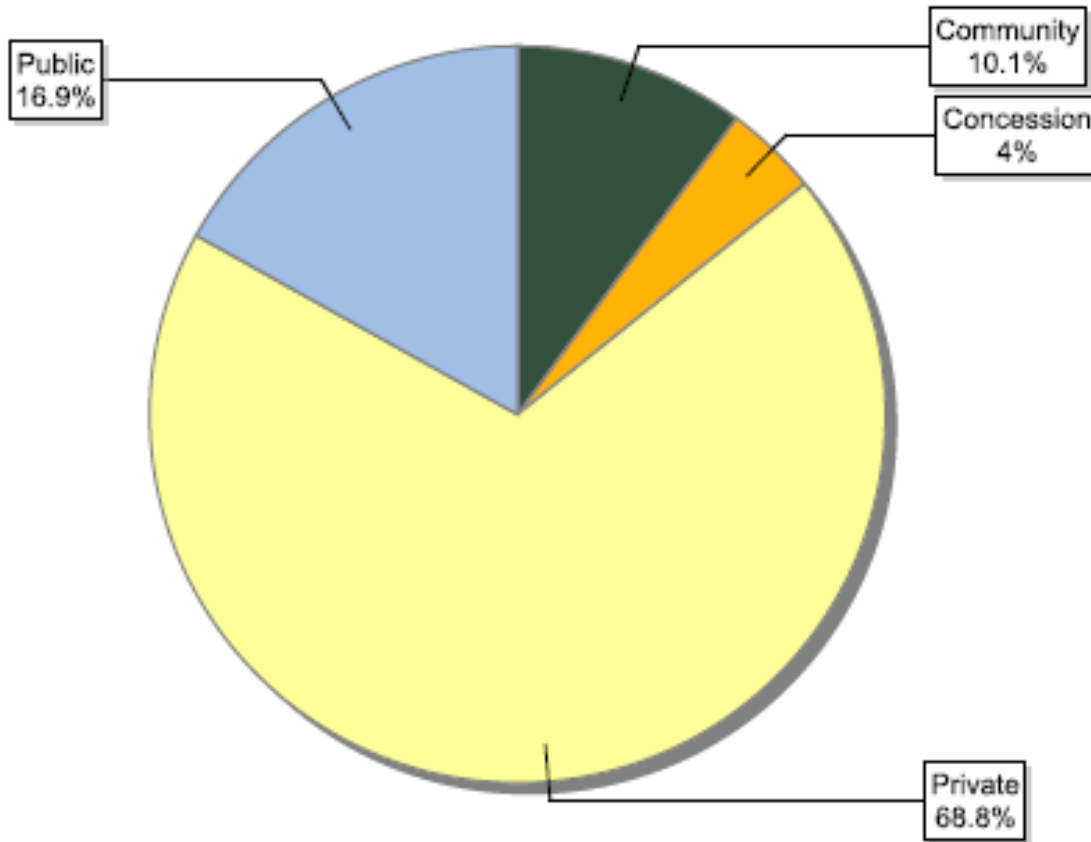

FSC certificates by tenure management: number of certificates globally

Information as of 18/02/2014	Number of Certificates
Community	129
Concession	52
Private	875
Public	215
Total	1271