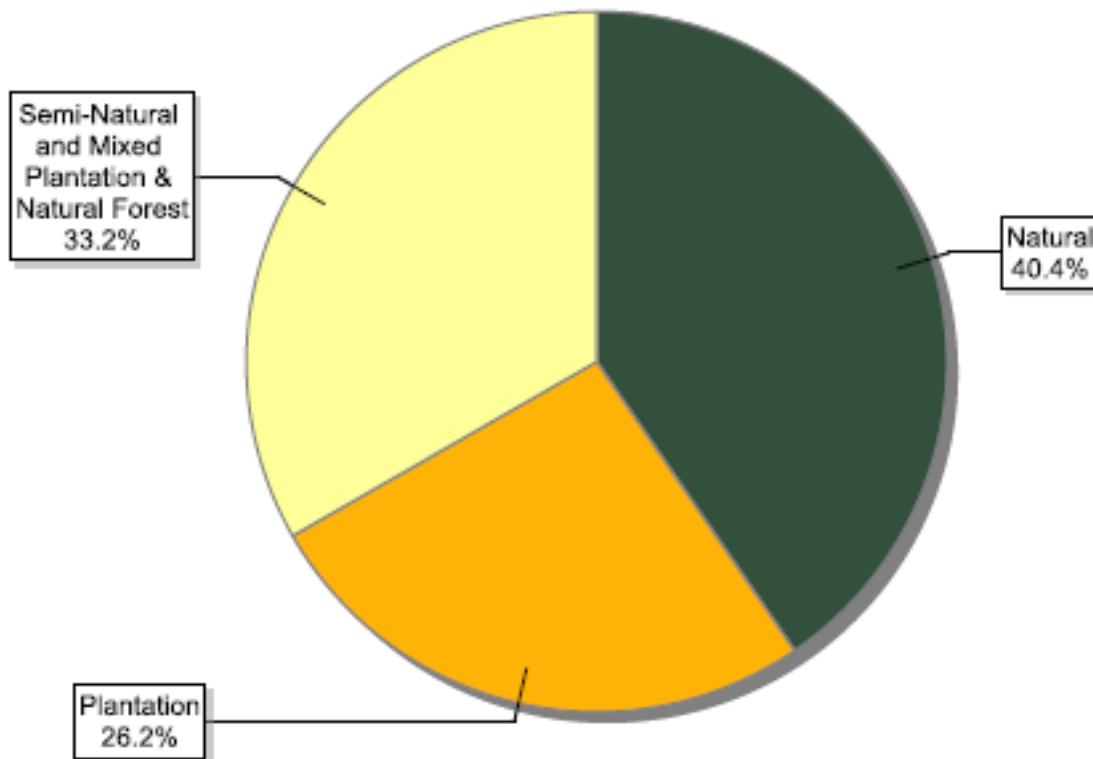

FSC certificates by forest type: number of certificates globally

Information as of 18/02/2014	Number of certificates
Natural	514
Plantation	334
Semi-Natural and Mixed Plantation & Natural Forest	423
Total	1271