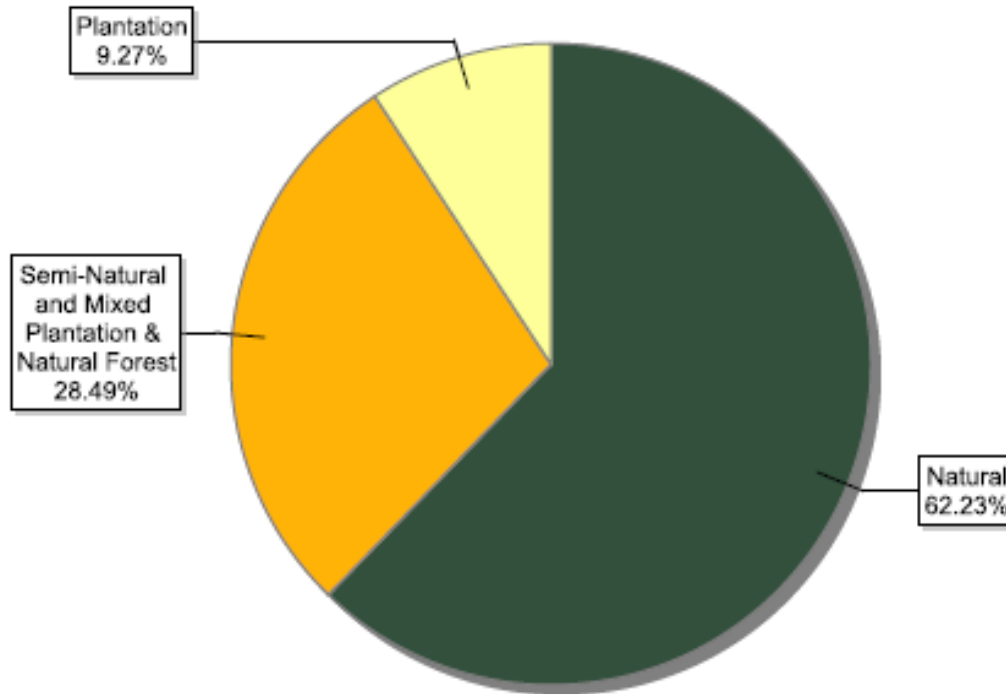

FSC certificates by forest type: global certified area

Information as of 18/02/2014	Forest area (million ha)
Natural	112.84
Plantation	16.81
Semi-Natural and Mixed Plantation & Natural Forest	51.65
Total	181.30