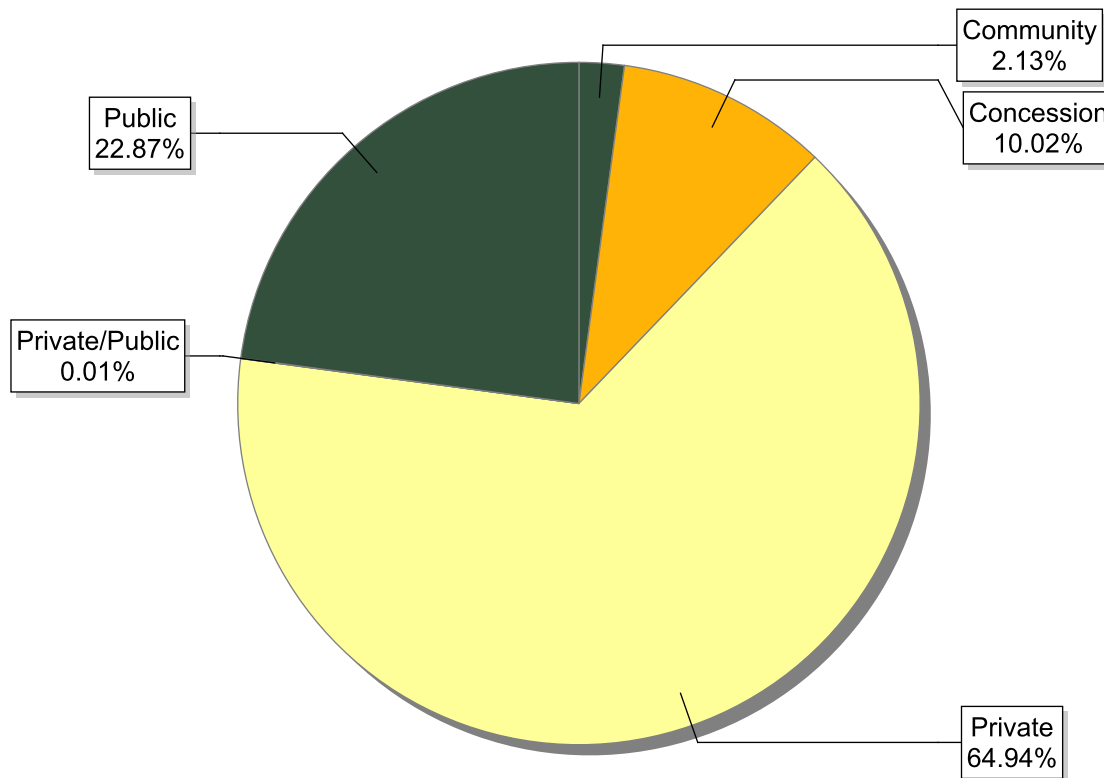

FSC certificates by tenure management: global certified area

Information as of 03/09/2015	Forest area (million ha)
Community	3.92
Concession	18.44
Private	119.41
Private/Public	0.03
Public	42.06
Total	183.86