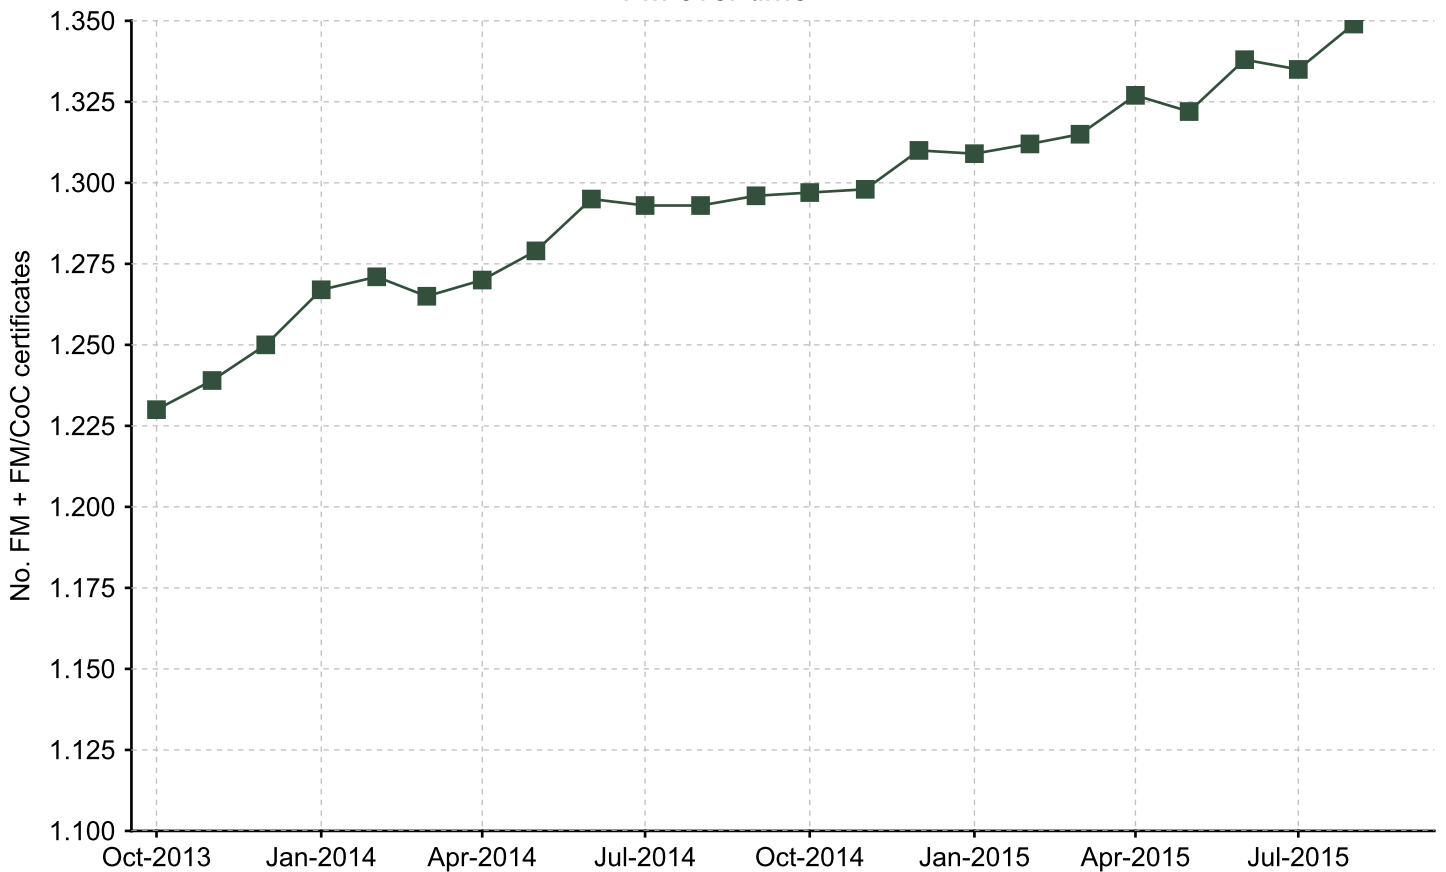

Area over time

FM over time