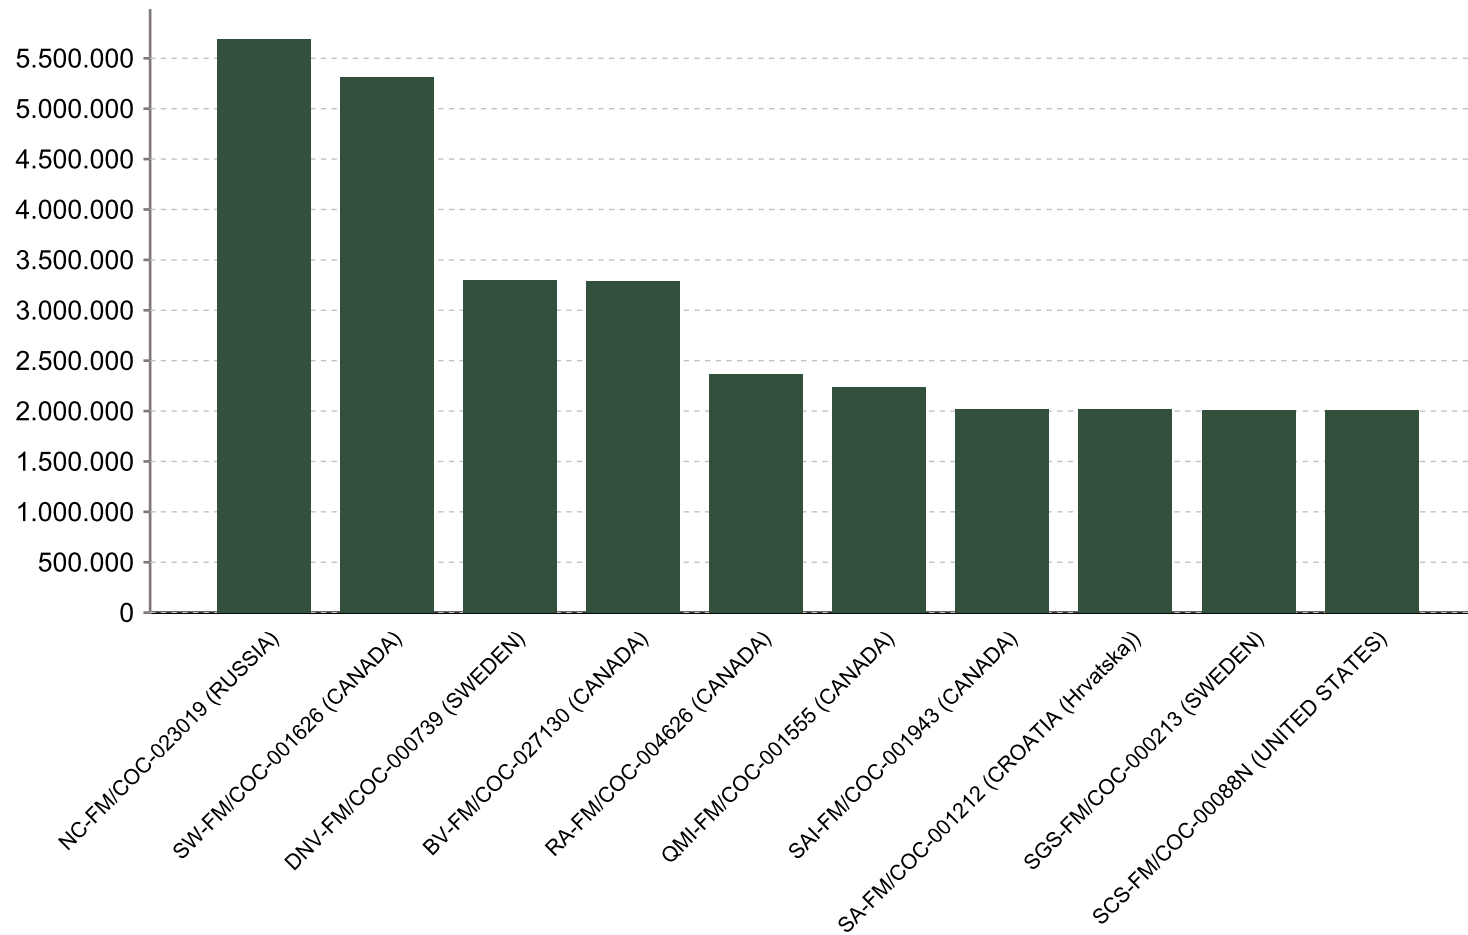

COC over time

Ten largest FSC certificates