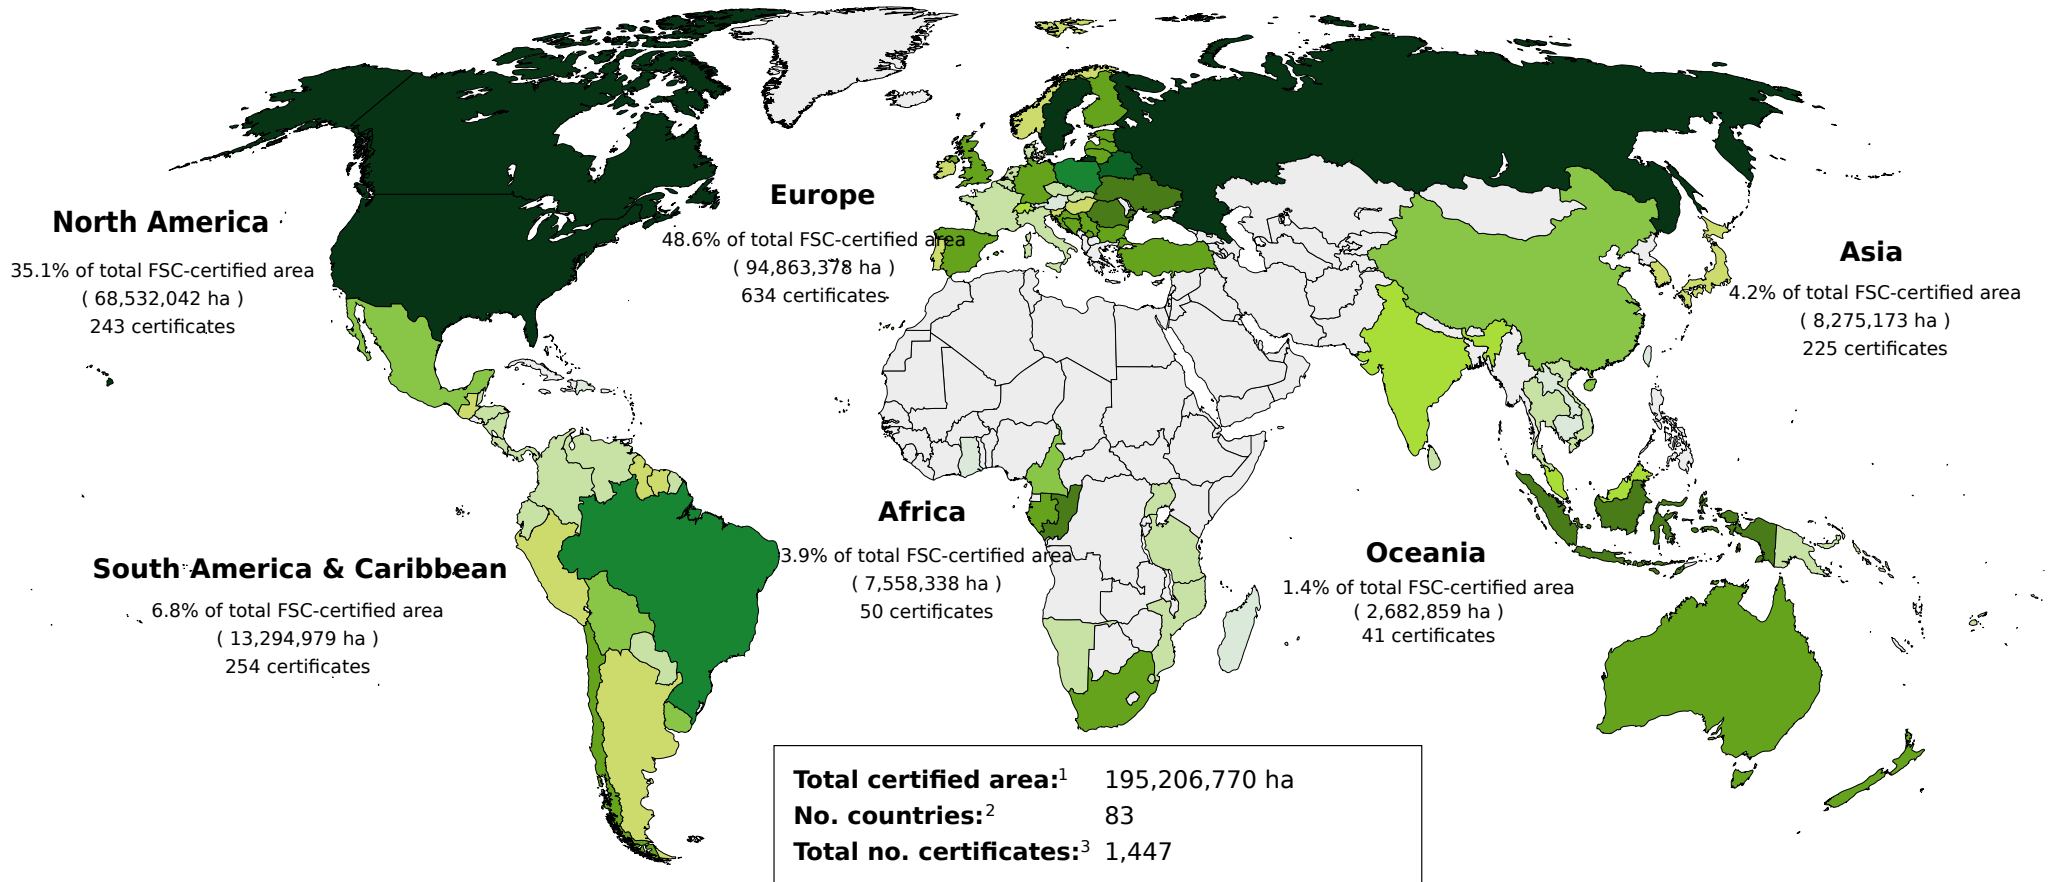

Forest Stewardship Council®

FSC Facts & Figures

November 3, 2016

Global FSC-certified forest area

Total FSC-certified forest area in ha

Based on numbers from FSC International
 Created: 03.11.2016

Global FSC-certified Area and Number of Certificates: by region and country

Africa	Total area (ha)	No.
CAMEROON	940,945	4
CONGO, THE REPUBLIC OF	2,625,003	4
GABON	2,033,627	3
GHANA	3,367	1
MADAGASCAR	1,298	1
MOZAMBIQUE	50,753	2
NAMIBIA	147,851	4
SOUTH AFRICA	1,419,324	21
SWAZILAND	124,185	4
TANZANIA, UNITED	172,052	3
UGANDA	39,934	3
Total	7,558,338	50

Latin America & Caribbean	No.
ARGENTINA	110
BAHAMAS	1
BELIZE	2
BOLIVIA	11
BRAZIL	1,078
BRITISH VIRGIN ISLANDS	6
CAYMAN ISLANDS	1
CHILE	142
COLOMBIA	29
COSTA RICA	4
DOMINICAN REPUBLIC	2
ECUADOR	13

EL SALVADOR	1
GUATEMALA	11
GUYANA	4
HONDURAS	1
PANAMA	4
PARAGUAY	6
PERU	36
PUERTO RICO	3
SAINT VINCENT AND THE GRENADINES	1
SURINAME	5
TURKS AND CAICOS ISLANDS	1
URUGUAY	19
VENEZUELA	6
Total	1,497