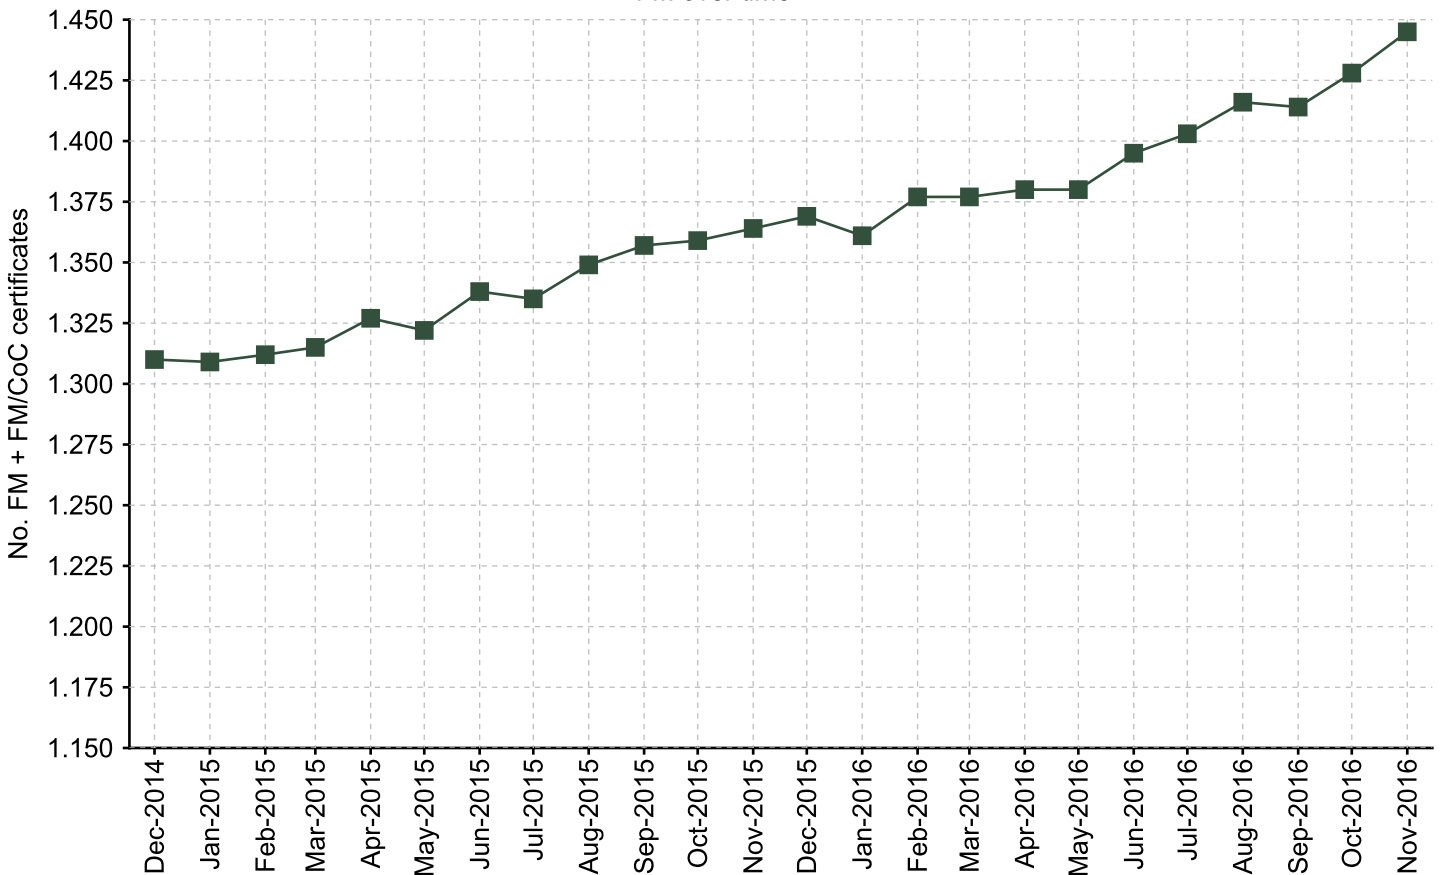

North America	No.
CANADA	757
MEXICO	127
UNITED STATES	2,810
Total	3,694

Oceania	No.
AUSTRALIA	270
BRUNEI DARUSSALAM	1
FIJI	2
GUAM	1
NEW ZEALAND	149
PAPUA NEW GUINEA	2
SAMOA	1
SOLOMON ISLANDS	1
Total	427

Number of Countries: ⁹	122
Total number of certificates: ¹⁰	31,485

Ten largest FSC certificates

COC over time

FM over time

Area over time

Endnotes:

- ¹ Total forest area in ha worldwide under FSC forest management certification (includes FM and FM/CoC certificates).
- ² Total number of countries worldwide in which FSC forest management certificates (includes FM and FM/CoC certificates) are issued.
- ³ Total number of FSC forest management certificates (FM and FM/CoC) issued globally.
- ⁴ Total number of countries worldwide in which FSC forest management certificates (FM and FM/CoC) are issued.
- ⁵ Total number of FSC forest management certificates (FM and FM/CoC) issued worldwide.
- ⁶ Total forest area in ha worldwide under FSC forest management certification (FM and FM/CoC).
- ⁷ Total number of countries worldwide in which FSC CoC certificates are issued.
- ⁸ Total number of FSC CoC certificates issued worldwide.
- ⁹ Total number of countries worldwide in which FSC CoC certificates are issued
- ¹⁰ Total number of FSC CoC certificates issued worldwide.