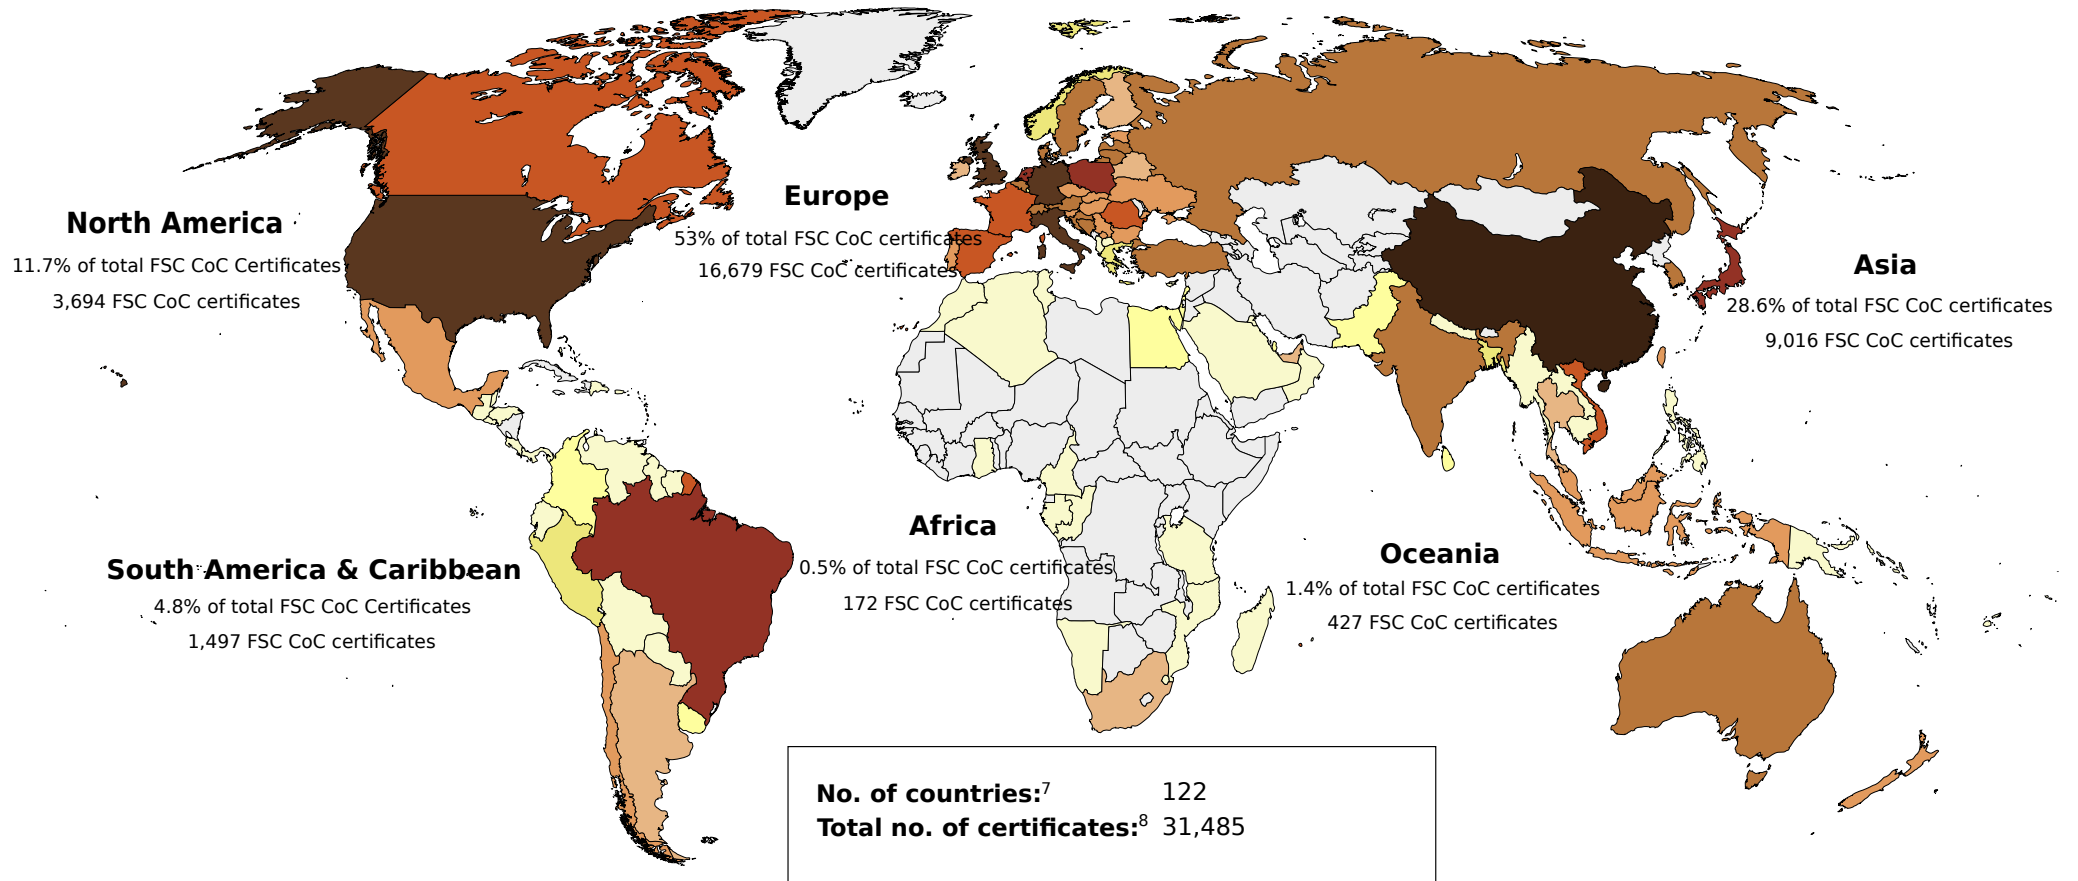

Total	94,863,378	634
--------------	-------------------	------------

Latin America & Caribbean	Total area (ha)	No.
ARGENTINA	459,732	12
BELIZE	197,122	2
BOLIVIA	890,375	8
BRAZIL	6,264,291	114
CHILE	2,312,544	21
COLOMBIA	143,993	10
COSTA RICA	44,787	15
DOMINICAN REPUBLIC	365	1
ECUADOR	44,401	3
GUATEMALA	499,781	10
GUYANA	371,680	1
HONDURAS	20,164	1
NICARAGUA	21,783	7
PANAMA	22,077	8
PARAGUAY	27,603	3
PERU	482,745	8
SURINAME	362,740	4
URUGUAY	972,956	24
VENEZUELA	155,839	2
Total	13,294,979	254

Number of countries:⁴ 83
Total number of certificates:⁵ 1,447
Total FSC-certified forest area:⁶ 195,206,770

Global FSC Chain of Custody certificates

No. of countries:⁷ 122
Total no. of certificates:⁸ 31,485

Number of Countries: ⁹	122
Total number of certificates: ¹⁰	31,485

Ten largest FSC certificates

COC over time

FM over time

Area over time

Endnotes:

- ¹ Total forest area in ha worldwide under FSC forest management certification (includes FM and FM/CoC certificates).
- ² Total number of countries worldwide in which FSC forest management certificates (includes FM and FM/CoC certificates) are issued.
- ³ Total number of FSC forest management certificates (FM and FM/CoC) issued globally.
- ⁴ Total number of countries worldwide in which FSC forest management certificates (FM and FM/CoC) are issued.
- ⁵ Total number of FSC forest management certificates (FM and FM/CoC) issued worldwide.
- ⁶ Total forest area in ha worldwide under FSC forest management certification (FM and FM/CoC).
- ⁷ Total number of countries worldwide in which FSC CoC certificates are issued.
- ⁸ Total number of FSC CoC certificates issued worldwide.
- ⁹ Total number of countries worldwide in which FSC CoC certificates are issued
- ¹⁰ Total number of FSC CoC certificates issued worldwide.