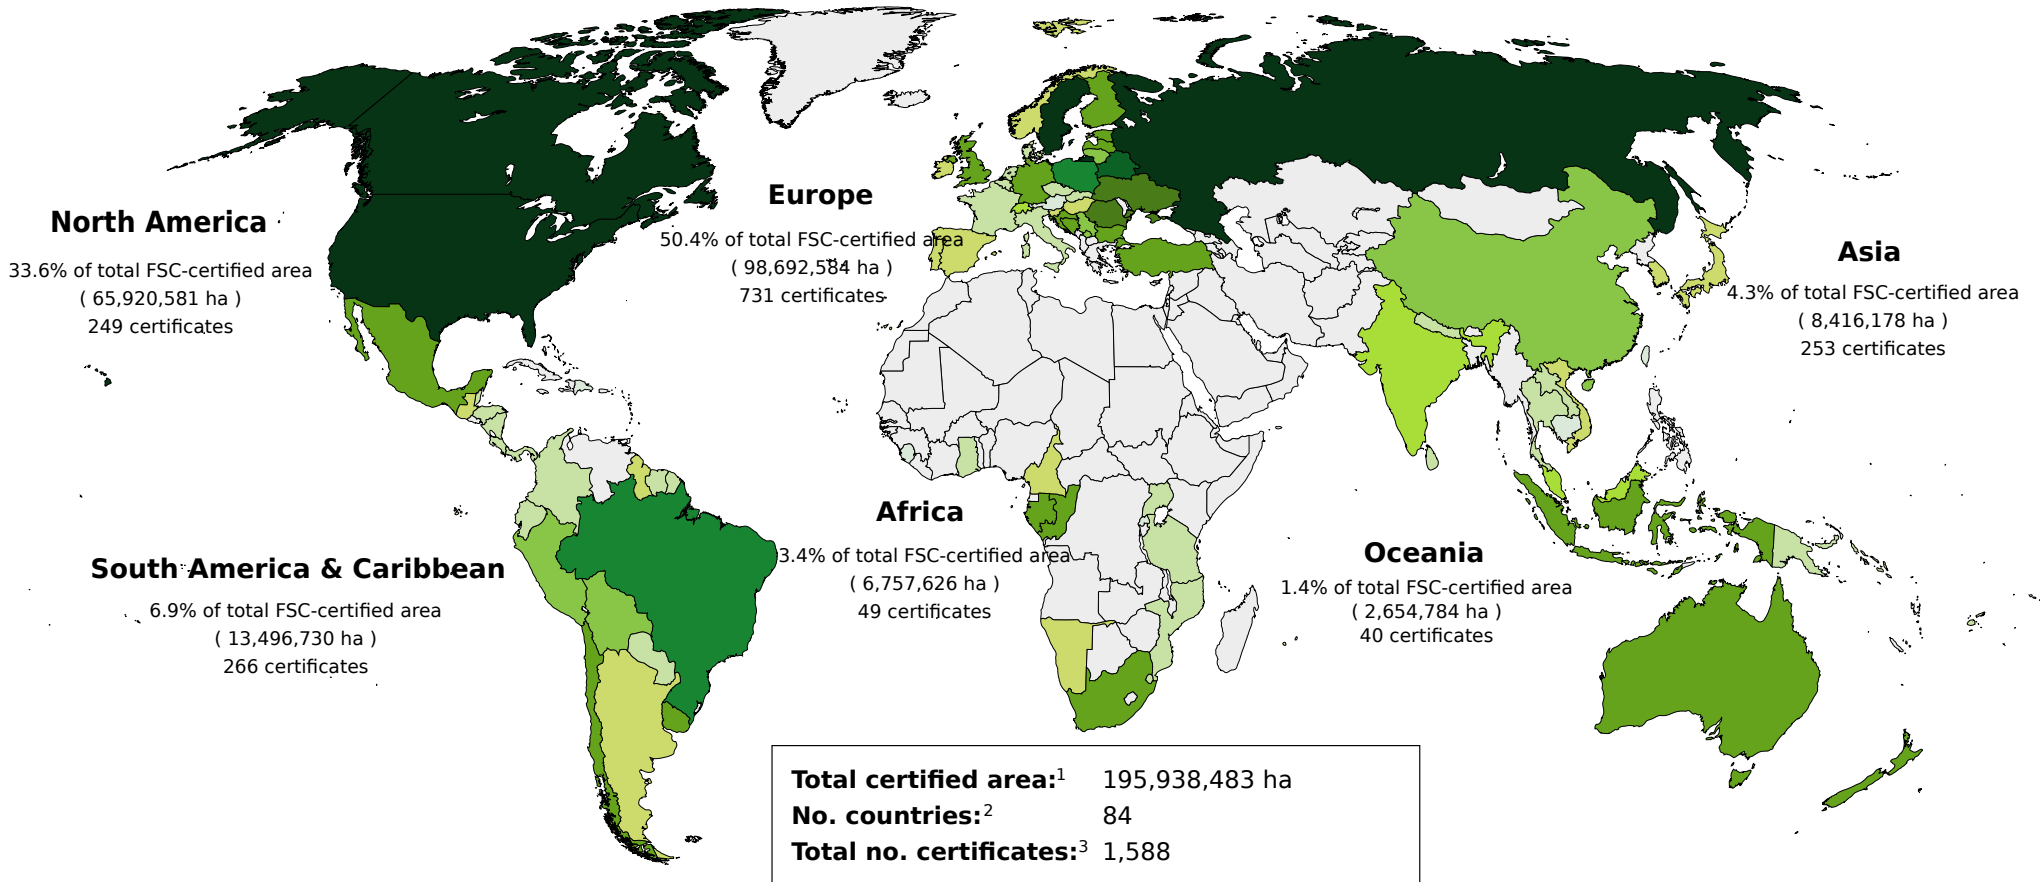

FSC Facts & Figures

January 3, 2019

Global FSC-certified forest area

Total FSC-certified forest area in ha

Based on numbers from FSC International
Created: 03.01.2019

Global FSC-certified Area and Number of Certificates: by region and country

Africa	Total area (ha)	No.
CAMEROON	341,708	1
CONGO, THE REPUBLIC OF	2,410,693	4
GABON	1,741,228	4
GHANA	12,147	2
MOZAMBIQUE	50,753	2
NAMIBIA	377,720	5
RWANDA	9,785	1
SIERRA LEONE	3,313	1
SOUTH AFRICA	1,421,770	19
SWAZILAND	125,438	4
TANZANIA, UNITED	221,749	3
UGANDA	41,321	3
Total	6,757,626	49

Latin America & Caribbean	No.
ARGENTINA	116
BAHAMAS	1
BELIZE	1
BOLIVIA	12
BRAZIL	1,044
BRITISH VIRGIN ISLANDS	5
CAYMAN ISLANDS	1
CHILE	192
COLOMBIA	29
COSTA RICA	9
DOMINICAN REPUBLIC	3
ECUADOR	15
EL SALVADOR	6

GUATEMALA	10
GUYANA	3
HONDURAS	1
PANAMA	3
PARAGUAY	9
PERU	44
PUERTO RICO	2
SAINT VINCENT AND THE GRENADINES	1
SURINAME	4
URUGUAY	18
VENEZUELA	1
VIRGIN ISLANDS (U.S.)	2
Total	1,532

North America	No.
CANADA	618
MEXICO	140
UNITED STATES	2,438
Total	3,196