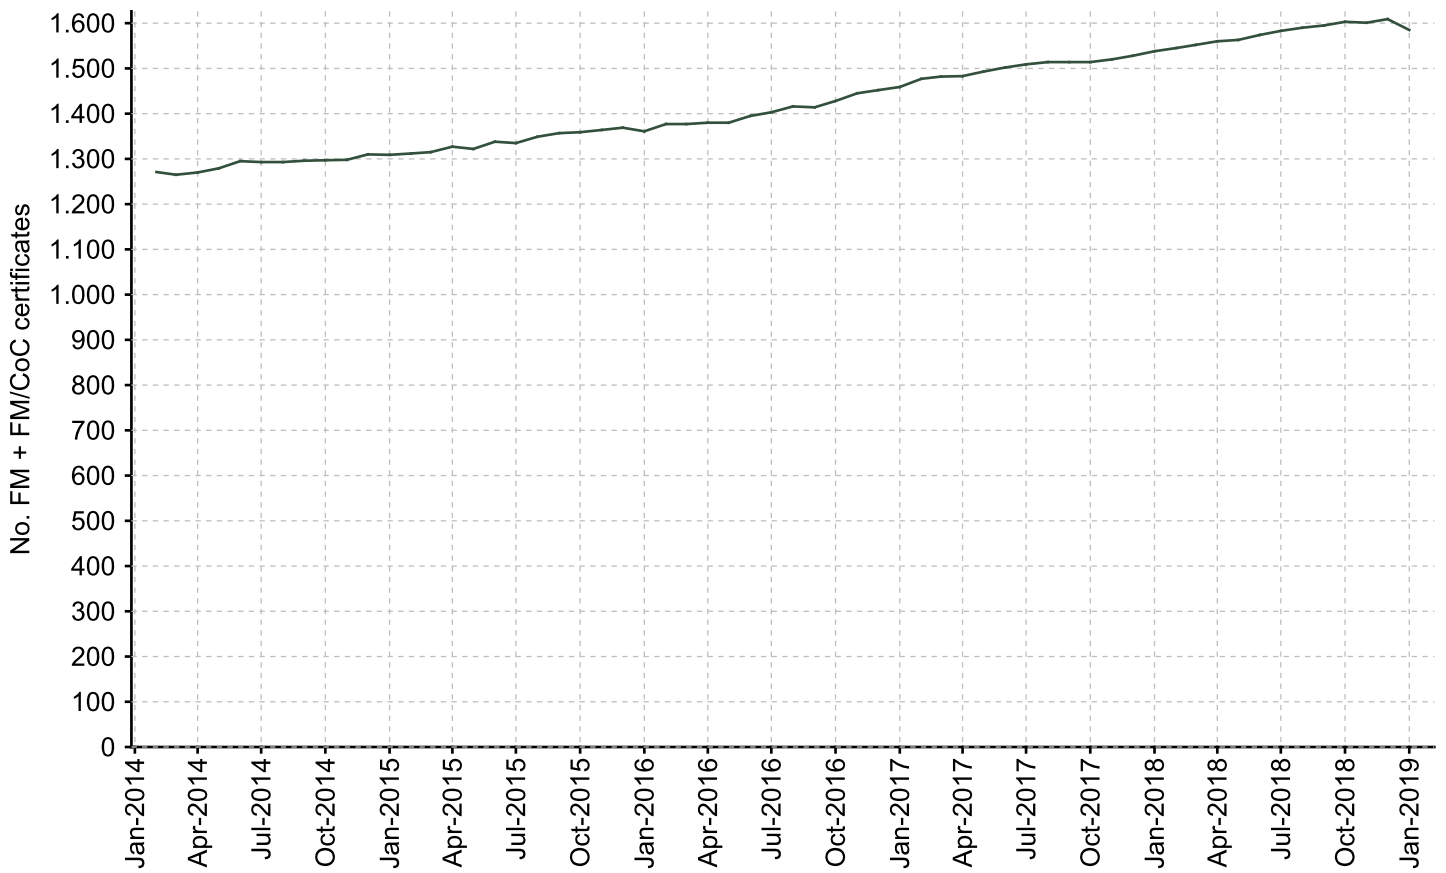

Number of FM Certificates over past 5 years