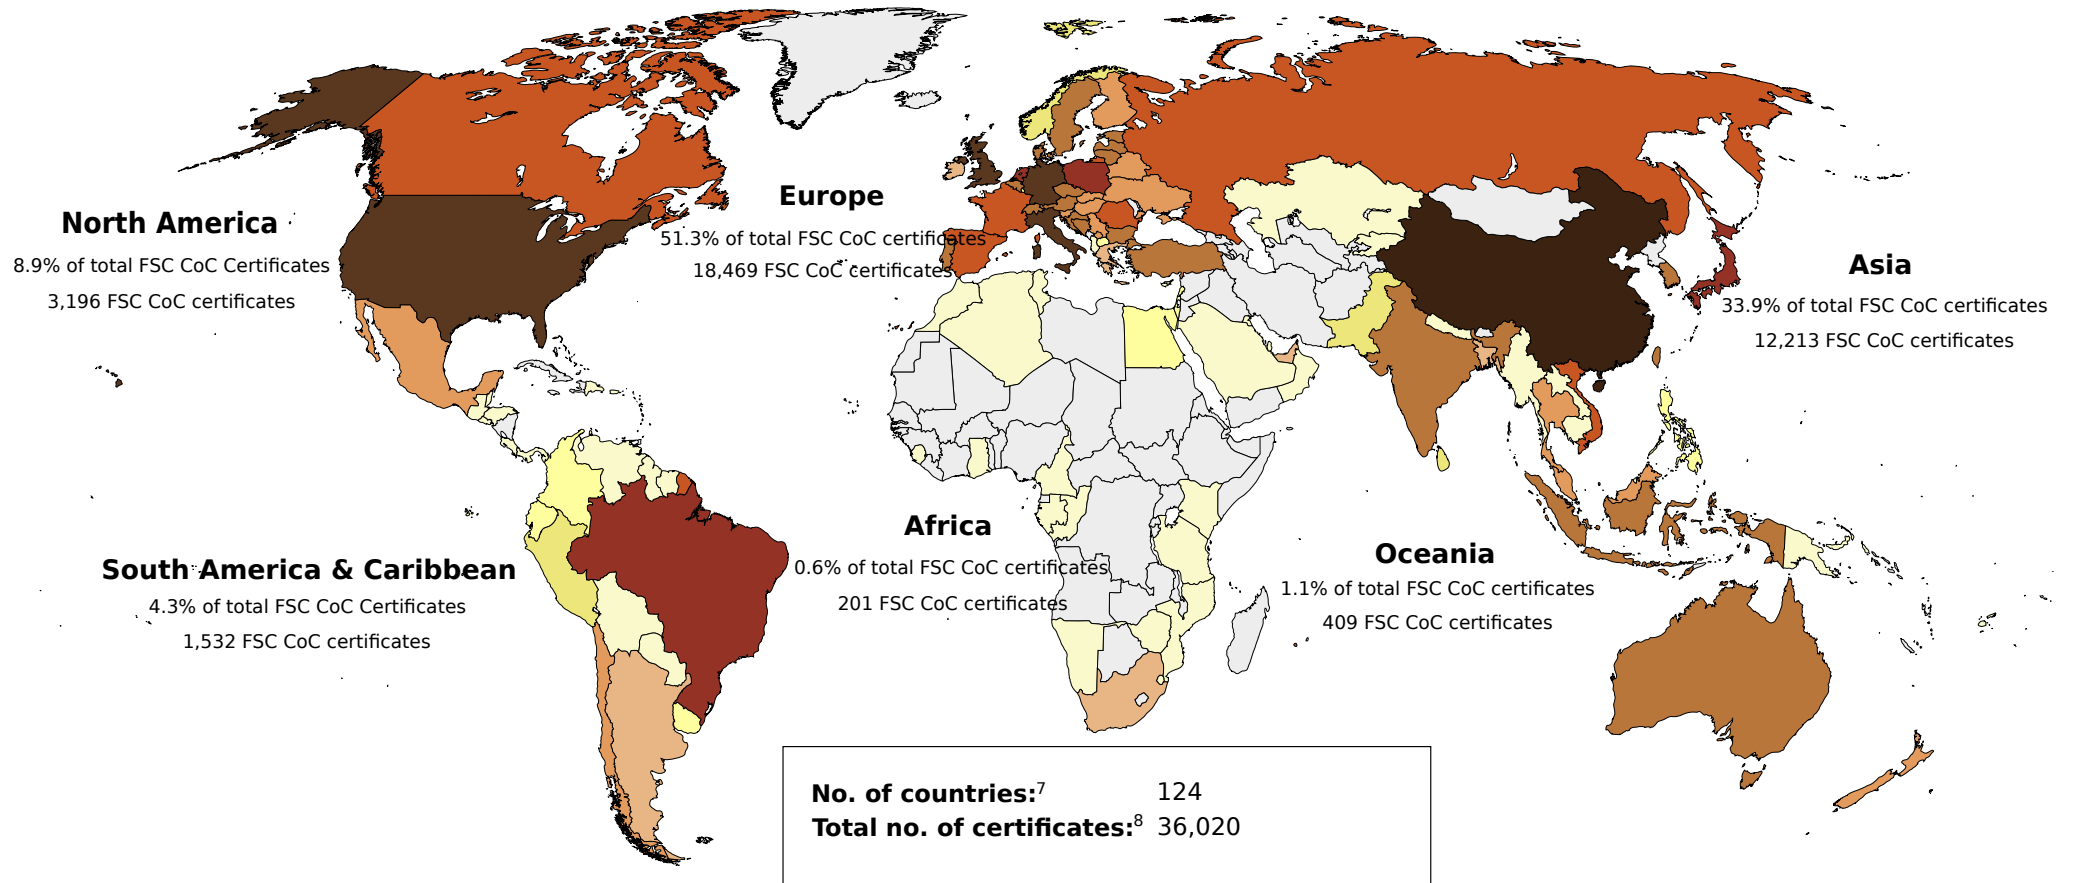

Latin America & Caribbean	Total area (ha)	No.
ARGENTINA	474,311	10
BELIZE	197,122	2
BOLIVIA	760,063	6
BRAZIL	6,737,797	128
CHILE	2,324,586	24
COLOMBIA	151,936	8
COSTA RICA	39,741	15
DOMINICAN REPUBLIC	365	1
ECUADOR	58,683	5
GUATEMALA	435,065	9
GUYANA	385,737	2
HONDURAS	17,815	1
NICARAGUA	22,903	6
PANAMA	21,510	8
PARAGUAY	43,941	5
PERU	771,317	10
SURINAME	46,325	2
URUGUAY	1,007,513	24
Total	13,496,730	266

SOLOMON ISLANDS	39,406	1
Total	2,654,784	40

Number of countries:⁴ 84
Total number of certificates:⁵ 1,588
Total FSC-certified forest area:⁶ 195,938,483

Global FSC Chain of Custody certificates

Number of FSC CoC certificates

Based on numbers from FSC International
Created: 03.01.2019

Global FSC Chain of Custody certificates: by region and country

Africa	No.
ALGERIA	1
CAMEROON	6
CONGO, THE REPUBLIC OF	3
EGYPT	22
GABON	10
GHANA	6
KENYA	3
MAURITIUS	1
MOROCCO	8
MOZAMBIQUE	1
NAMIBIA	7
SEYCHELLES	3
SIERRA LEONE	1
SOUTH AFRICA	121
SWAZILAND	1
TANZANIA, UNITED REPUBLIC OF	2
TUNISIA	4
ZIMBABWE	1
Total	201

Asia	No.
BAHRAIN	1
BANGLADESH	101
CAMBODIA	4
CHINA	7,092
HONG KONG	517
INDIA	493
INDONESIA	283
ISRAEL	22
JAPAN	1,400
KAZAKHSTAN	1
KOREA, REPUBLIC OF	262
KUWAIT	4
KYRGYZSTAN	2
LAOS	2
LEBANON	22

MACAU	1
MALAYSIA	166
MYANMAR	3
NEPAL	2
OMAN	5
PAKISTAN	43
PHILIPPINES	15
QATAR	10
SAUDI ARABIA	12
SINGAPORE	119
SRI LANKA	32
TAIWAN	259
THAILAND	172
TURKEY	368
UNITED ARAB EMIRATES	118
VIETNAM	682
Total	12,213