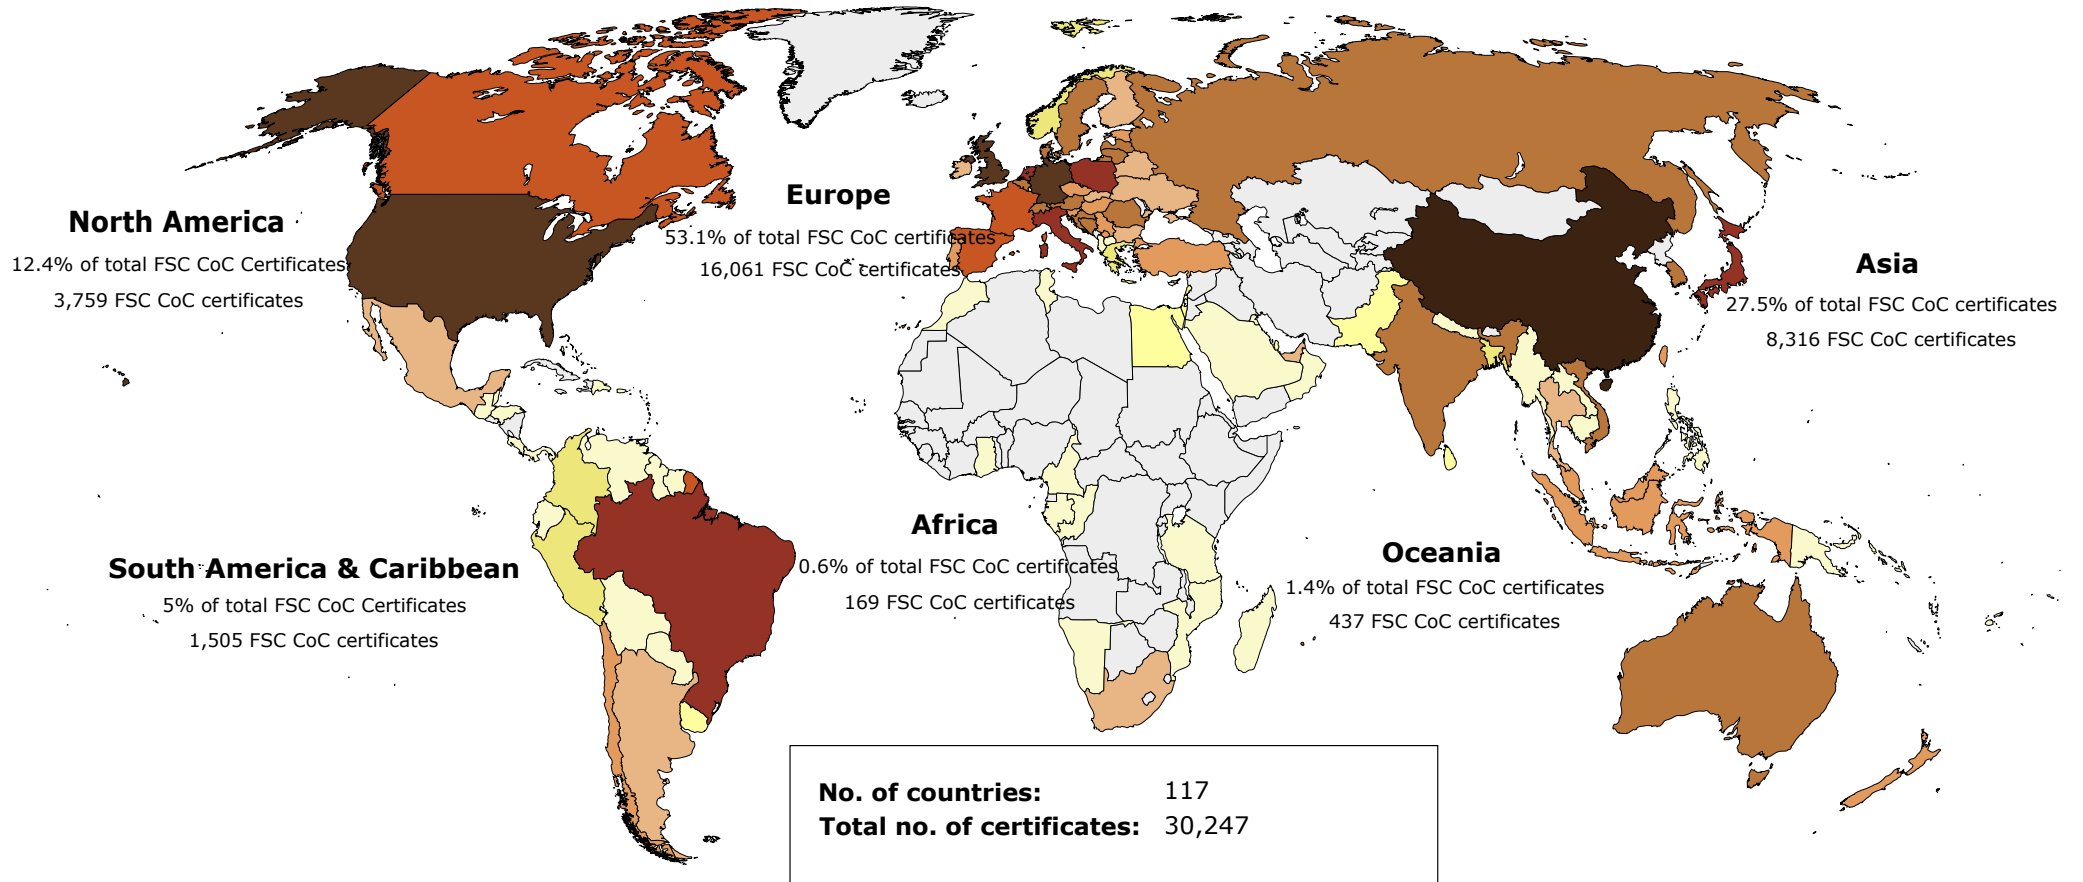

Europe	Total area (ha)	No.
AUSTRIA	587	2
BELARUS	7,853,725	42
BELGIUM	23,259	2
BOSNIA AND HERZEGOVINA	1,495,526	4
BULGARIA	789,644	18
CROATIA	2,039,223	3
CZECH REPUBLIC	49,921	4
DENMARK	212,161	5
ESTONIA	1,262,037	6
FINLAND	1,233,604	6
FRANCE	31,390	8
GERMANY	1,053,659	57
HUNGARY	305,134	6
IRELAND	448,301	2
ITALY	94,089	15
LATVIA	1,697,349	13
LITHUANIA	1,083,486	43
LUXEMBOURG	21,521	3
NETHERLANDS	136,311	3
NORWAY	417,900	5
POLAND	6,937,643	18
PORTUGAL	366,666	24
ROMANIA	2,463,874	15
RUSSIA	39,976,251	131
SERBIA	1,001,943	3
SLOVAKIA	149,387	8
SLOVENIA	260,291	2
SPAIN	225,562	32
SWEDEN	12,216,619	24
SWITZERLAND	606,438	8
UKRAINE	2,668,785	37
UNITED KINGDOM	1,588,258	38

<b>Total</b>	<b>88,710,541</b>	<b>587</b>
--------------	-------------------	------------

Latin America & Caribbean	Total area (ha)	No.
ARGENTINA	462,058	12
BELIZE	101,813	1
BOLIVIA	890,375	8
BRAZIL	6,237,237	110
CHILE	2,300,563	21
COLOMBIA	145,338	11
COSTA RICA	46,105	15
ECUADOR	55,544	4
GUATEMALA	500,098	9
HONDURAS	20,164	1
NICARAGUA	21,369	7
PANAMA	41,673	9
PARAGUAY	25,022	3
PERU	498,837	7
SURINAME	386,200	4
URUGUAY	973,209	24
VENEZUELA	155,988	2
<b>Total</b>	<b>12,861,594</b>	<b>248</b>

Number of countries: 81  
Total number of certificates: 1,376  
Total FSC-certified forest area: 187,026,156

Global FSC Chain of Custody certificates

Number of FSC CoC certificates

Based on numbers from FSC International  
Created: 11.04.2016

PARAGUAY	6
PERU	32
SAINT VINCENT AND THE GRENADINES	1
SURINAME	5
URUGUAY	20
VENEZUELA	6
Total	1,505

North America	No.
BAHAMAS	1
CANADA	776
MEXICO	121
PUERTO RICO	3
UNITED STATES	2,858
Total	3,759

Oceania	No.
AUSTRALIA	278
BRUNEI DARUSSALAM	1
FIJI	2
GUAM	1
NEW ZEALAND	151
PAPUA NEW GUINEA	2
SAMOA	1
SOLOMON ISLANDS	1
Total	437