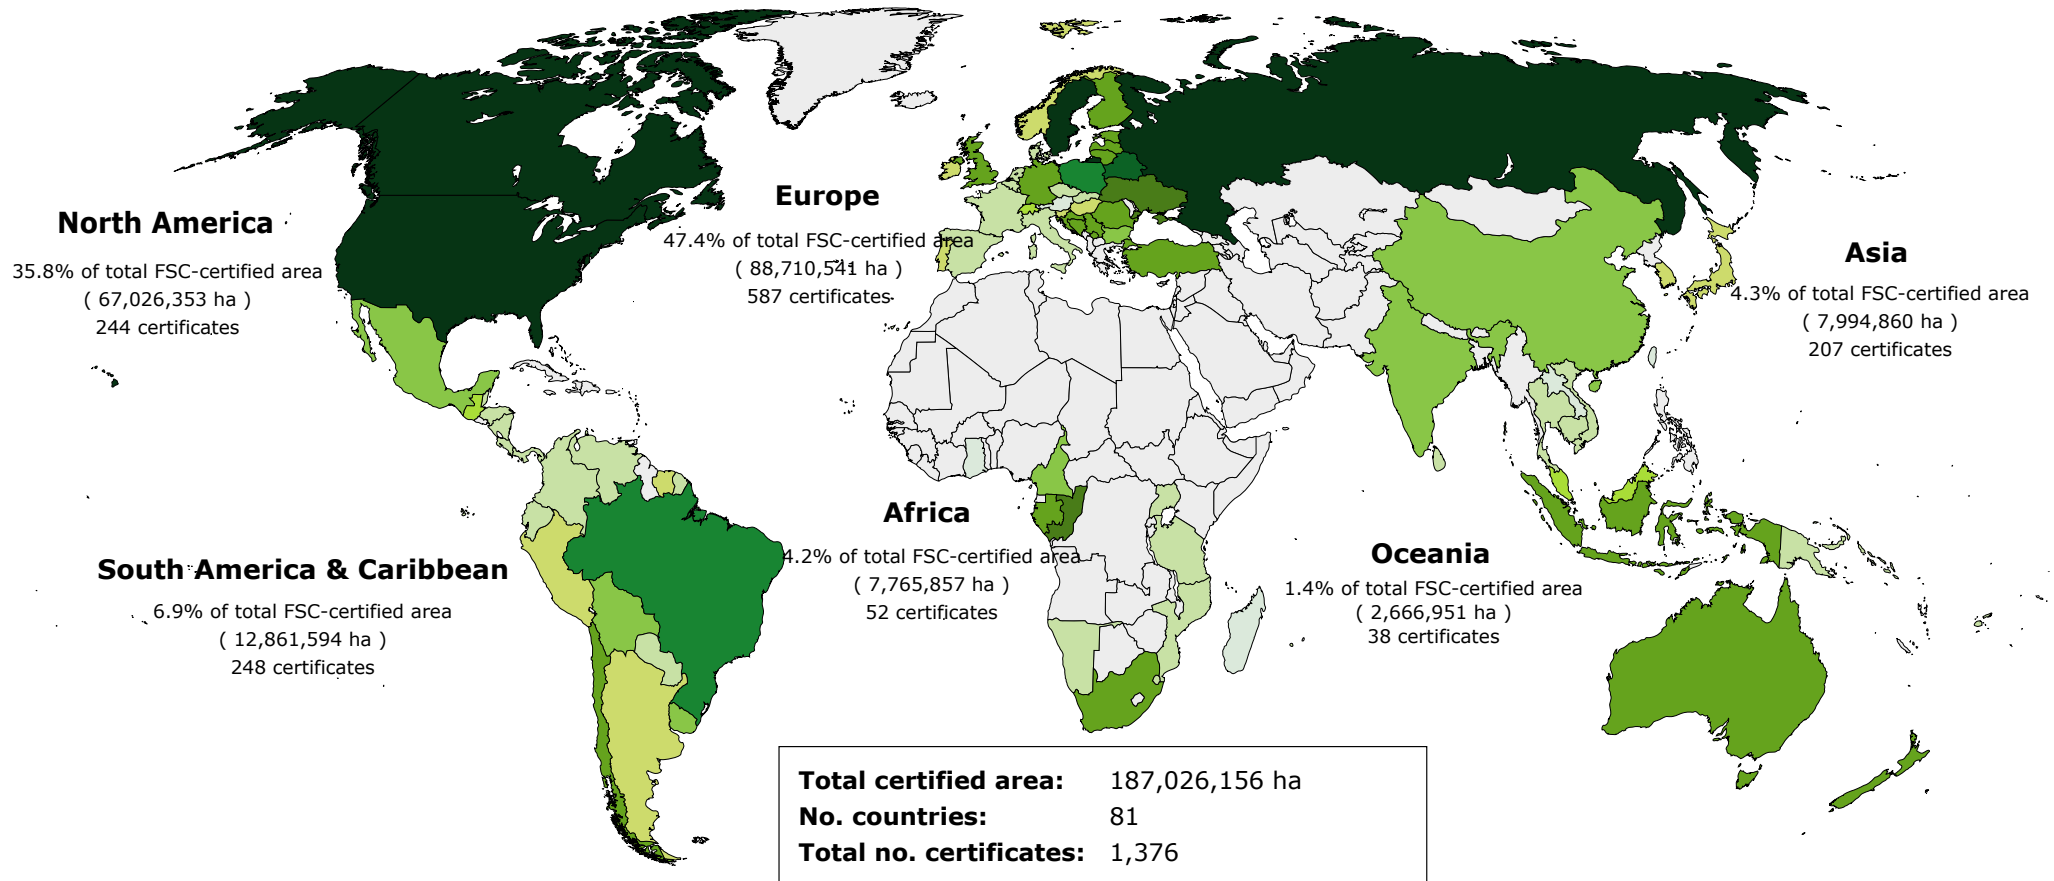

### Global FSC-certified forest area

Total FSC-certified forest area in ha

Based on numbers from FSC International  
Created: 11.04.2016

Global FSC-certified Area and Number of Certificates: by region and country

PHILIPPINES	10
QATAR	18
SAUDI ARABIA	12
SINGAPORE	118
SRI LANKA	24
TAIWAN	179
THAILAND	98
TURKEY	219
UNITED ARAB EMIRATES	103
VIETNAM	478
<b>Total</b>	<b>8,316</b>

Europe	No.
ALBANIA	3
AUSTRIA	277
BELARUS	85
BELGIUM	295
BOSNIA AND HERZEGOVINA	287
BULGARIA	112
CROATIA	251
CYPRUS	12
CZECH REPUBLIC	178
DENMARK	257
ESTONIA	229
FINLAND	108
FRANCE	767
GERMANY	2,185
GIBRALTAR	1
GREECE	37
HUNGARY	139
IRELAND	109
ITALY	1,969
LATVIA	277
LIECHTENSTEIN	3
LITHUANIA	251
LUXEMBOURG	16

Latin America & Caribbean	No.
ARGENTINA	115
BELIZE	2
BOLIVIA	12
BRAZIL	1,096
BRITISH VIRGIN ISLANDS	6
CAYMAN ISLANDS	1
CHILE	136
COLOMBIA	32
COSTA RICA	5
DOMINICAN REPUBLIC	2
ECUADOR	9
GUATEMALA	11
GUYANA	1
HONDURAS	3
PANAMA	4

PARAGUAY	6
PERU	32
SAINT VINCENT AND THE GRENADINES	1
SURINAME	5
URUGUAY	20
VENEZUELA	6
Total	1,505

North America	No.
BAHAMAS	1
CANADA	776
MEXICO	121
PUERTO RICO	3
UNITED STATES	2,858
Total	3,759

Oceania	No.
AUSTRALIA	278
BRUNEI DARUSSALAM	1
FIJI	2
GUAM	1
NEW ZEALAND	151
PAPUA NEW GUINEA	2
SAMOA	1
SOLOMON ISLANDS	1
Total	437