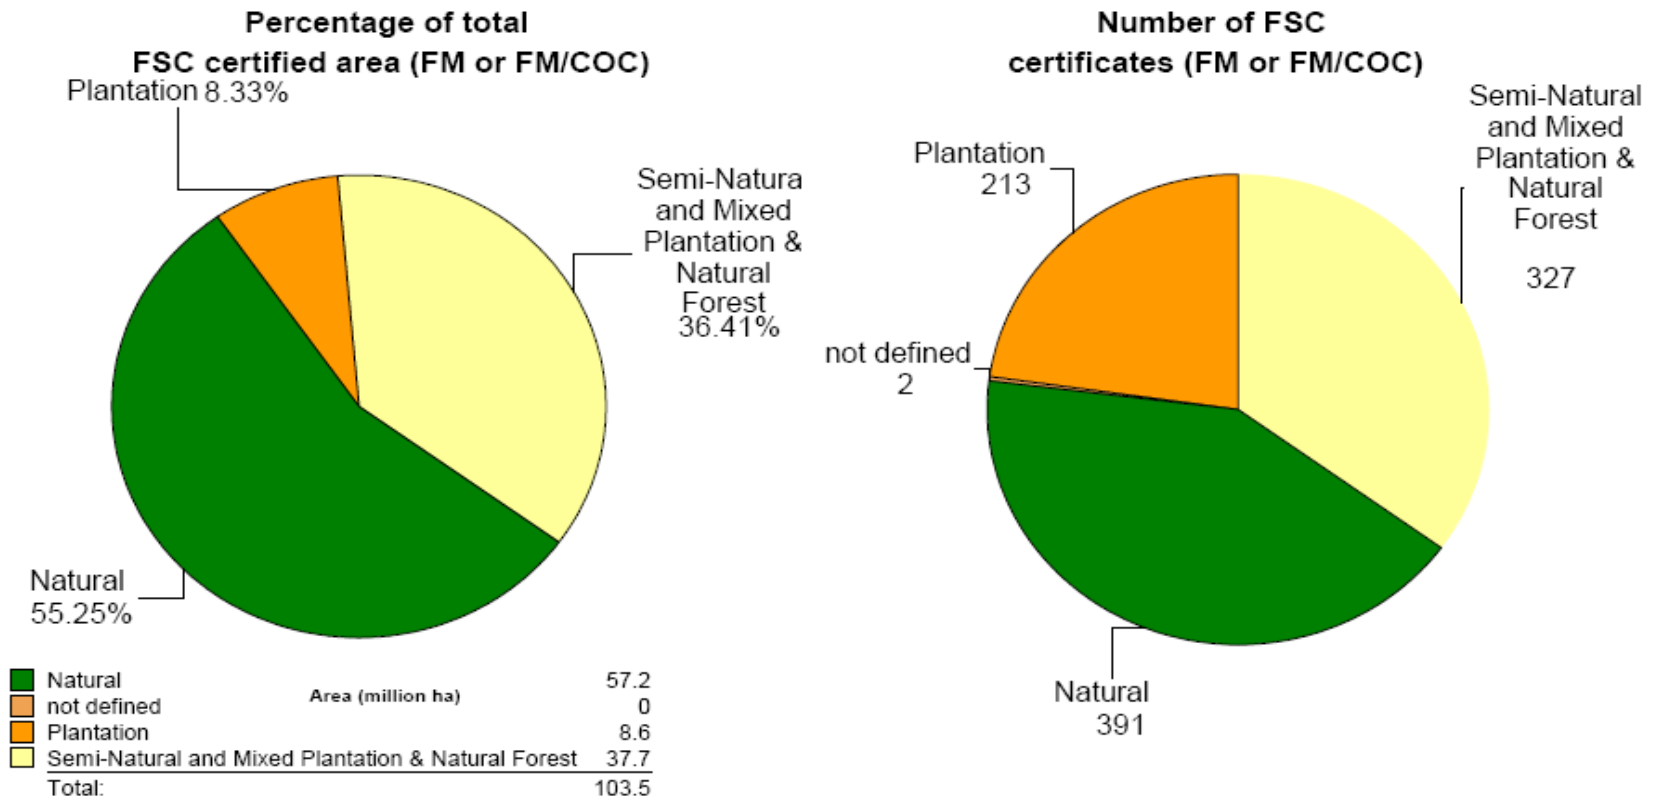

Global FSC chain of custody certificates: by region

Europe	No. of Certificates
AUSTRIA	58
BELARUS	3
BELGIUM	138
BOSNIA AND HERZEGOWINA	12
BULGARIA	4
CROATIA (Hrvatska)	68
CZECH REPUBLIC	20
DENMARK	67
ESTONIA	36
FINLAND	30
FRANCE	162
GERMANY	580
HUNGARY	9
IRELAND	37
ITALY	257
LATVIA	88
LIECHTENSTEIN	3
LITHUANIA	39
LUXEMBOURG	7
NETHERLANDS	515
NORWAY	12
POLAND	372
PORTUGAL	20
ROMANIA	29
Russia	61
SLOVAKIA	17
SLOVENIA	23
SPAIN	84
SWEDEN	132
SWITZERLAND	311
UKRAINE	3
UNITED KINGDOM	1.187
Grand total	4.384

Oceania	No. of Certificates
AUSTRALIA	90
NEW ZEALAND	60
PAPUA NEW GUINEA	1
Grand total	151

not defined	No. of Certificates
	123
BRITISH VIRGIN ISLANDS	1
FRANCE, METROPOLITAN	8
ISRAEL	1
MALTA	2
MONACO	2
NETHERLANDS ANTILLES	1
PAKISTAN	1
PUERTO RICO	1
SINGAPORE	25
TAIWAN	18
TUNISIA	1
UNITED ARAB EMIRATES	3
Grand total	187

FSC certified forest area growth

Source: FSC International 19/12/07

FSC certificates by biomes

FSC certificates by forest type

FSC certificates by land tenure

Percentage of total FSC certified area (FM or FM/COC)

Area (million ha)	
Community	3.7
Concession	0.7
not defined	0
Private	42.3
Public	56.8
Total:	103.5

Number of FSC certificates (FM or FM/COC)

Ten largest FSC certificates