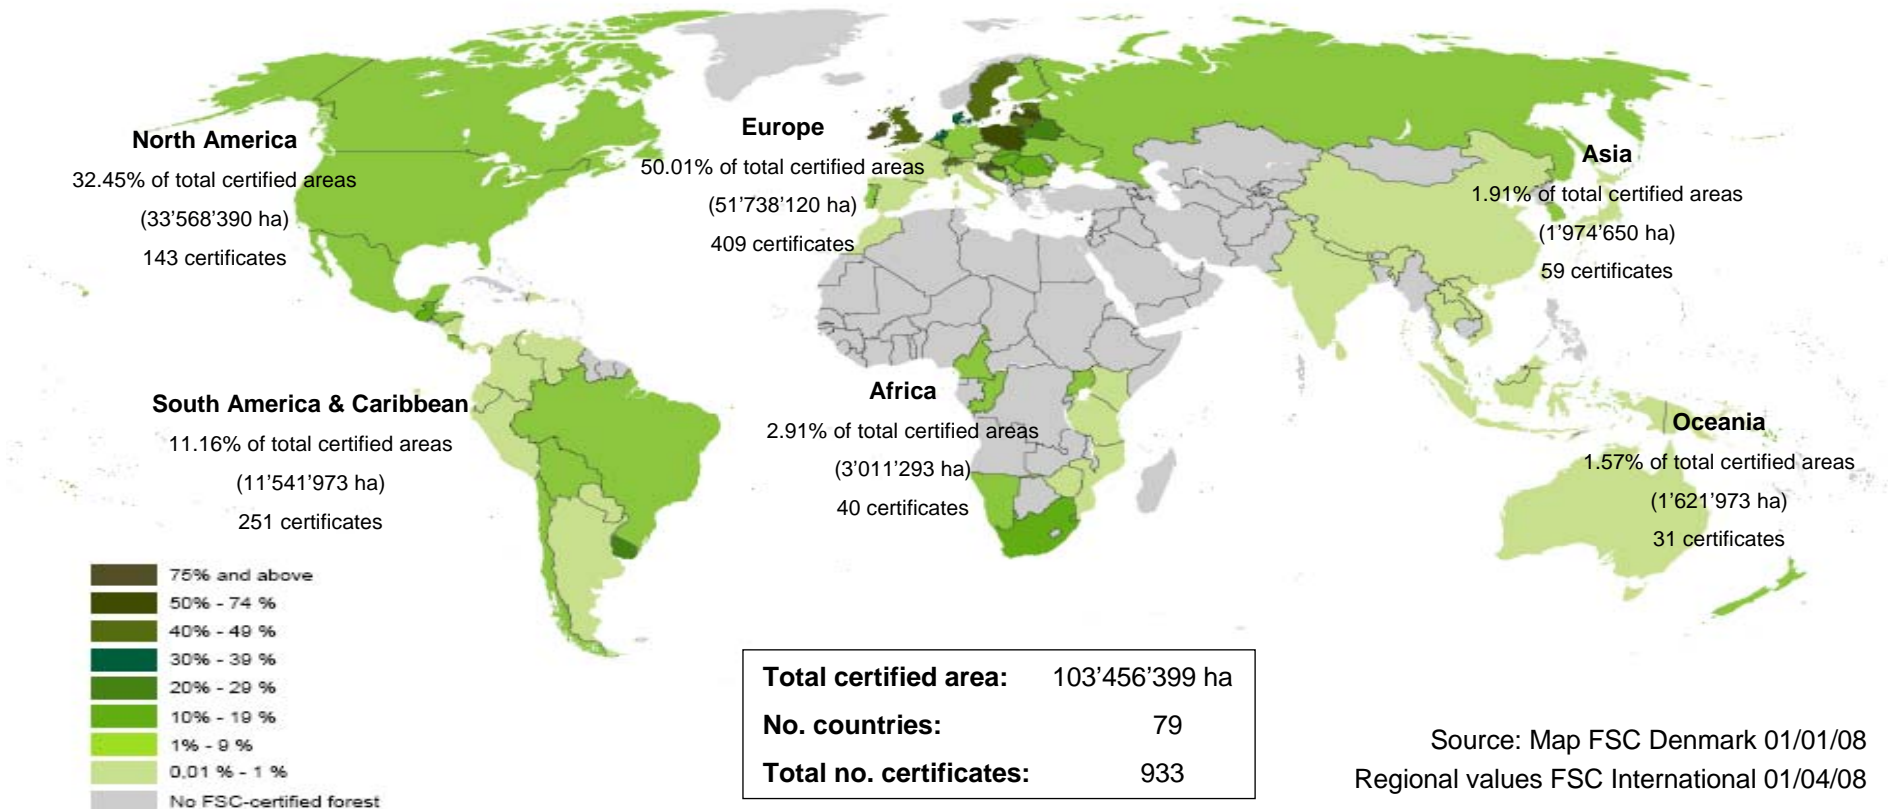

Forest Stewardship Council

Global FSC certificates: type and distribution

April 2008

Global FSC certified forest area: by region

Global FSC certified forest area: by region

Europe	Total area (ha)	No.
AUSTRIA	4.966	4
BELARUS	1.841.010	5
BELGIUM	9.665	4
BOSNIA AND HERZEGOWINA	170.927	4
BULGARIA	105.912	6
CROATIA (Hrvatska)	2.018.987	1
CZECH REPUBLIC	16.948	4
DENMARK	189.643	4
ESTONIA	1.083.233	3
FINLAND	656.352	3
FRANCE	17.666	4
GERMANY	354.238	54
GREECE	31.526	1
HUNGARY	346.151	4
IRELAND	649.993	3
ITALY	34.322	10
LATVIA	1.624.133	4
LITHUANIA	1.059.519	43
LUXEMBOURG	11.352	2
NETHERLANDS	119.480	7
POLAND	4.621.824	14
PORTUGAL	211.658	5
ROMANIA	966.679	2
Russia	19.688.682	58
SERBIA	39.357	1
SLOVAKIA	162.240	6
SLOVENIA	270.840	1
SPAIN	132.653	9
SWEDEN	10.736.647	19
SWITZERLAND	485.809	22
UKRAINE	796.006	9
UNITED KINGDOM	3.279.701	93
Grand total	51.738.120	409

America	Total area (ha)	No.
ARGENTINA	231.126	12
BELIZE	104.888	1
BOLIVIA	1.727.104	17
BRAZIL	6.184.118	70
CANADA	23.592.610	40
CHILE	321.513	14
COLOMBIA	58.749	3
COSTA RICA	58.772	20
DOMINICAN REPUBLIC	1.000	1
ECUADOR	32.047	4
GUATEMALA	509.425	13
GUYANA	371.681	1
HONDURAS	53.209	5
MEXICO	658.864	37
NICARAGUA	40.775	4
PANAMA	10.598	8
PARAGUAY	2.705	3
PERU	628.385	9
UNITED STATES	9.975.780	103
URUGUAY	407.365	28
VENEZUELA	139.650	1
Grand total	45.110.363	394

Global FSC chain of custody certificates: by region

Europe	No. of Certificates
AUSTRIA	58
BELARUS	3
BELGIUM	138
BOSNIA AND HERZEGOWINA	12
BULGARIA	4
CROATIA (Hrvatska)	68
CZECH REPUBLIC	20
DENMARK	67
ESTONIA	36
FINLAND	30
FRANCE	162
GERMANY	580
HUNGARY	9
IRELAND	37
ITALY	257
LATVIA	88
LIECHTENSTEIN	3
LITHUANIA	39
LUXEMBOURG	7
NETHERLANDS	515
NORWAY	12
POLAND	372
PORTUGAL	20
ROMANIA	29
Russia	61
SLOVAKIA	17
SLOVENIA	23
SPAIN	84
SWEDEN	132
SWITZERLAND	311
UKRAINE	3
UNITED KINGDOM	1.187
Grand total	4.384