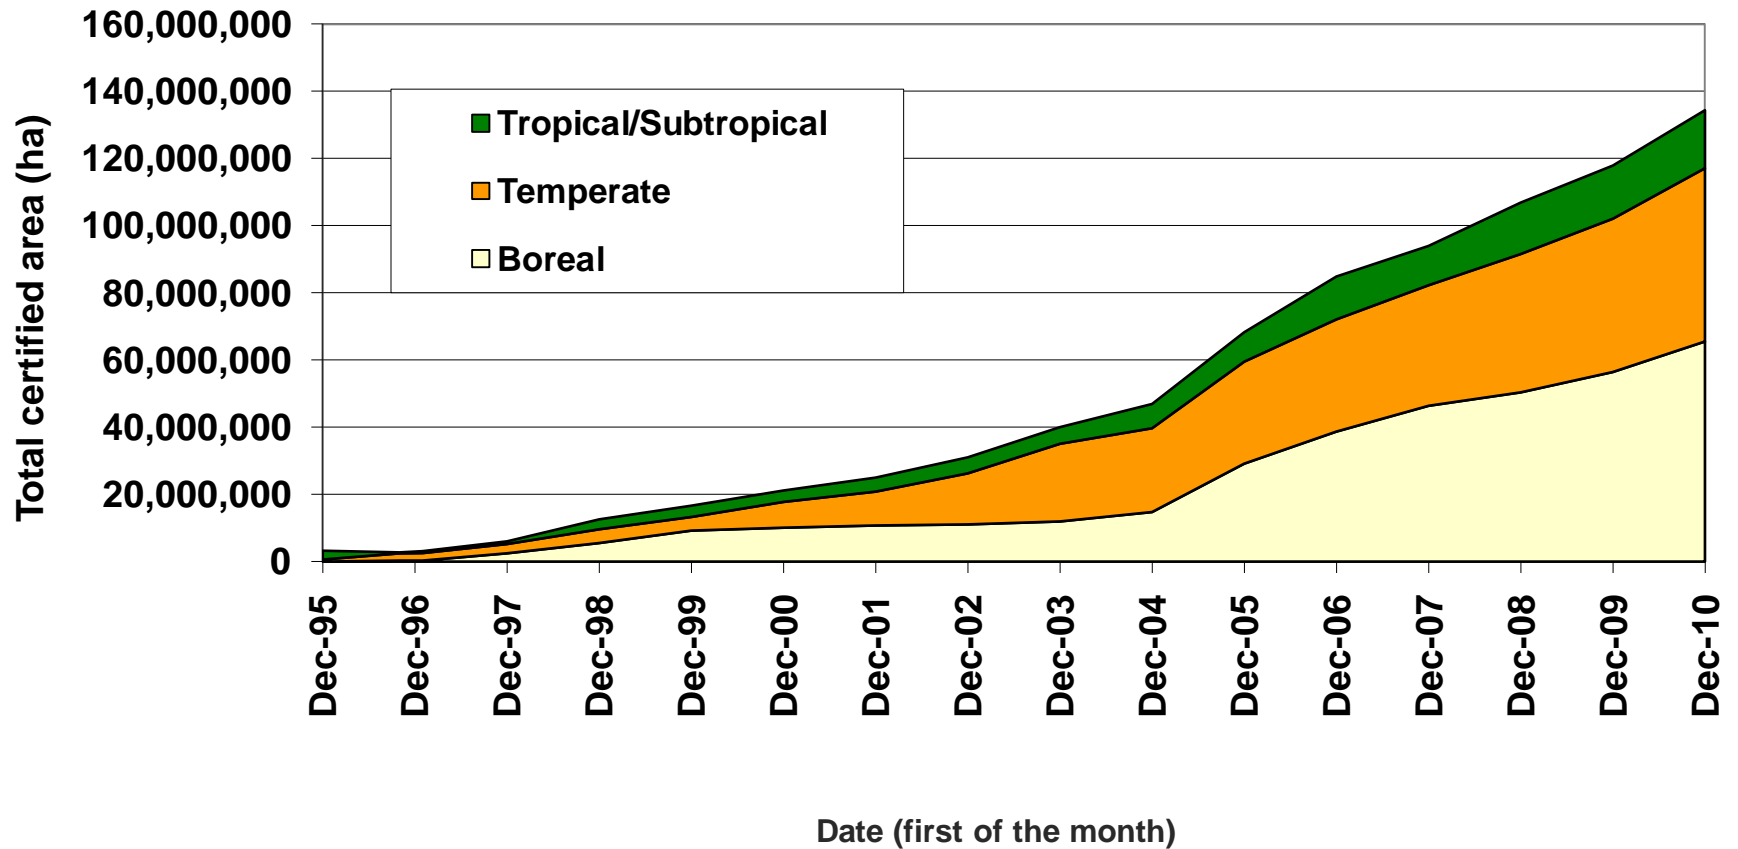

Global FSC chain of custody certificates: by region

GUATEMALA	11
GUYANA	1
HONDURAS	3
NICARAGUA	10
PANAMA	1
PARAGUAY	5
PERU	25
URUGUAY	32
VENEZUELA	2
Grand total	930

North America	No.
CANADA	1019
EL SALVADOR	1
MEXICO	31
PUERTO RICO	3
UNITED STATES	3788
Grand total	4842

Oceania	No.
AUSTRALIA	243
GUAM	1
NEW ZEALAND	144
SOLOMON ISLANDS	1
Grand total	389

Information as of 15/06/2011

No. countries: 107

Total no. certificates: 20843

FSC certified forest area growth