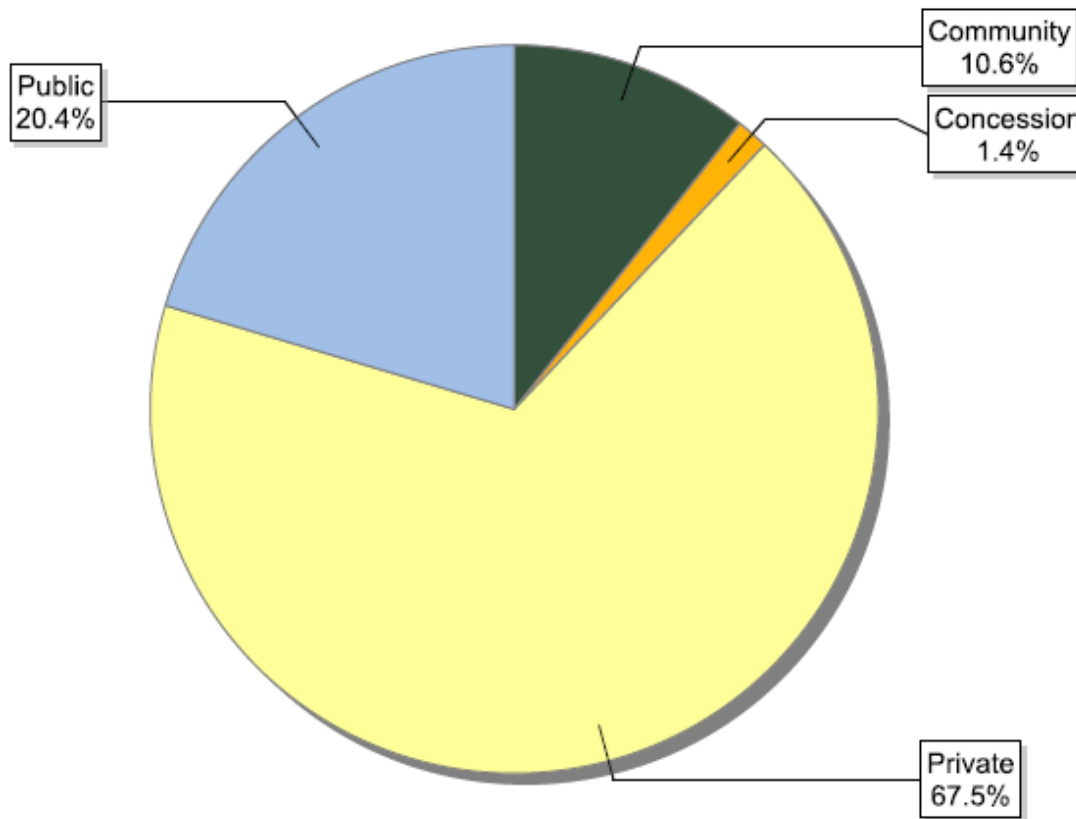

FSC certificates by tenure management: number of certificates globally

Information as of 15/06/2011	Number of Certificates
Community	111
Concession	15
Private	705
Public	213
Total	1044