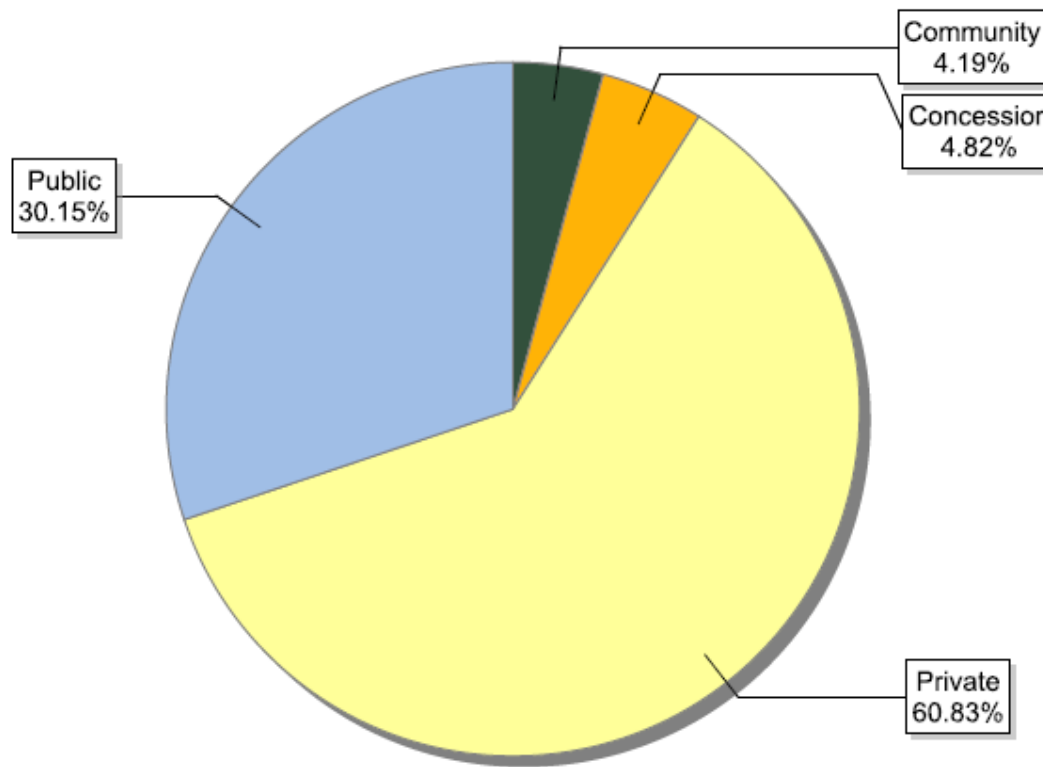

FSC certificates by tenure management: global certified area

Information as of 15/06/2011	Forest area (million ha)
Community	6.01
Concession	6.91
Private	87.17
Public	43.21
Total	143.30