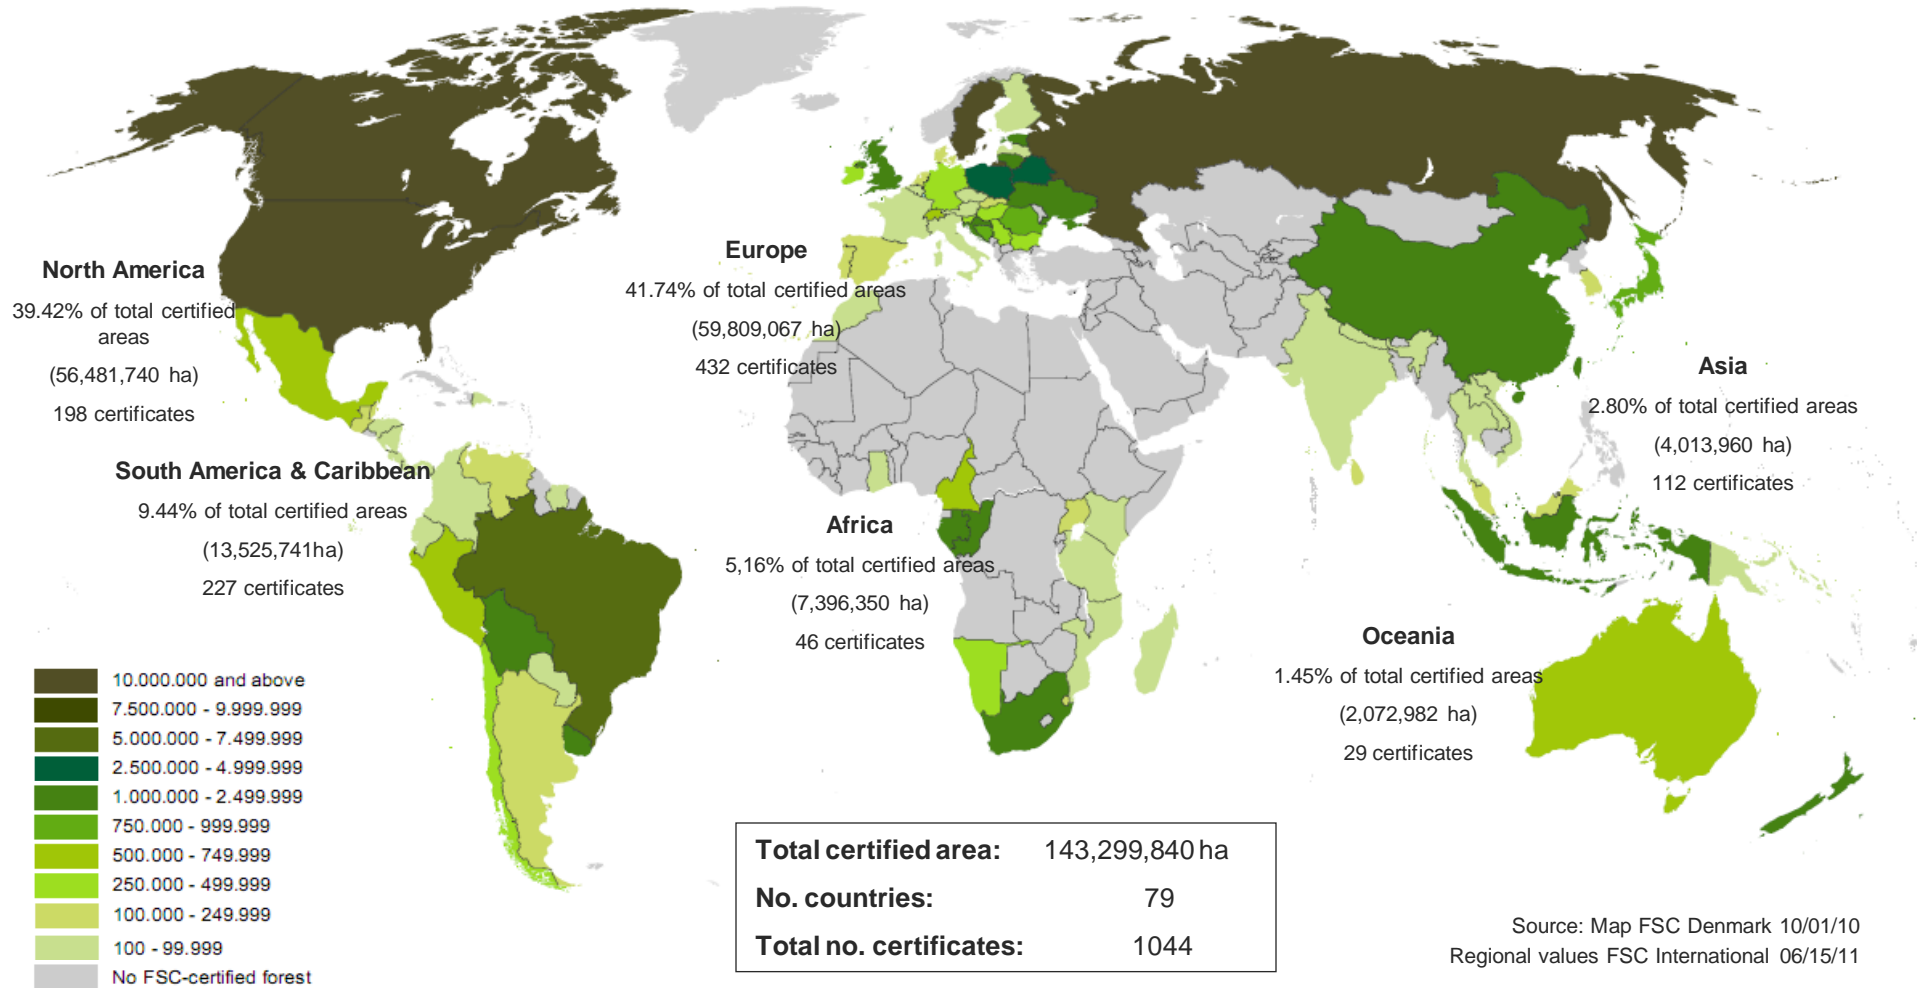

# Global FSC certificates: type and distribution

July 2011

### Global FSC certified forest area: by region

Source: Map FSC Denmark 10/01/10  
Regional values FSC International 06/15/11

### Global FSC certified forest area: by region

Africa	Total area (ha)	No.
CAMEROON	763,146	5
CONGO, THE REPUBLIC OF	2,430,996	3
GABON	1,873,505	3
GHANA	1,778	1
KENYA	2,557	2
MADAGASCAR	1,000	1
MOZAMBIQUE	46,240	1
NAMIBIA	270,028	2
SOUTH AFRICA	1,744,400	20
SWAZILAND	114,465	3
TANZANIA, UNITED	46,964	2
UGANDA	101,272	3
<b>Grand total</b>	<b>7,396,350</b>	<b>46</b>

Information as of 15/06/2011

No. countries: 79  
 Total no. certificates: 1044  
 Total Area 143,299,840