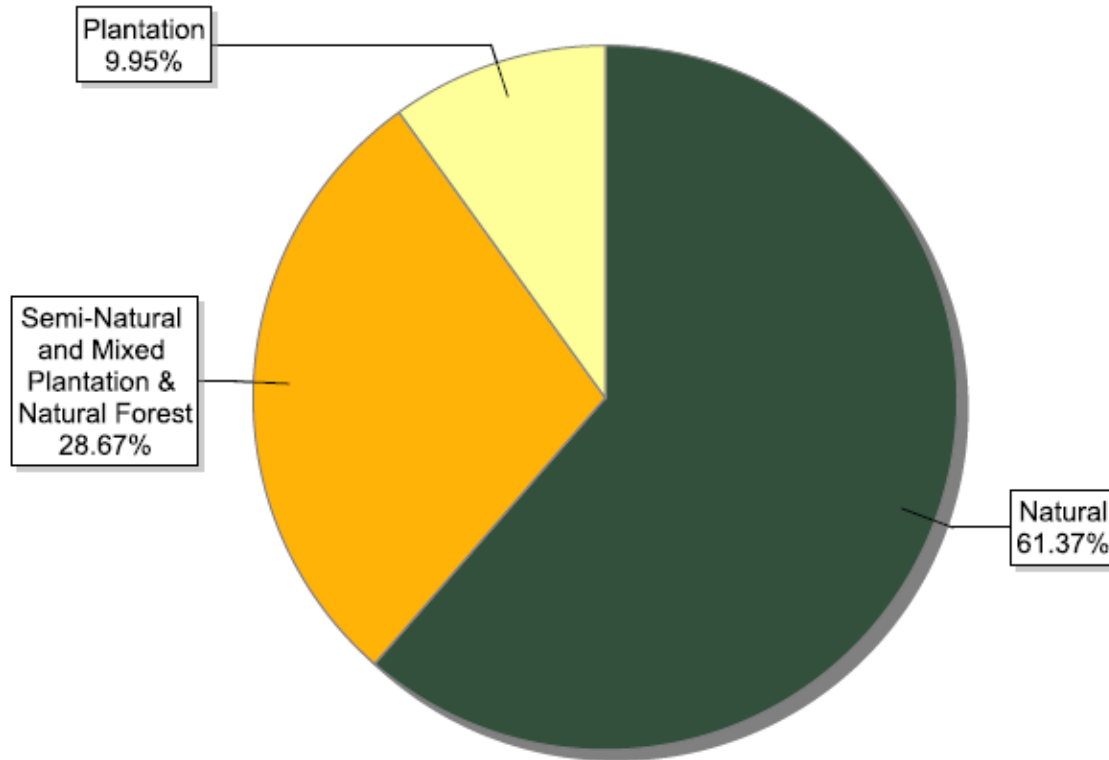

FSC certificates by forest type: global certified area

Information as of 15/06/2011	Forest area (million ha)
Natural	87.94
Plantation	14.27
Semi-Natural and Mixed Plantation & Natural Forest	41.09
Total	143.30