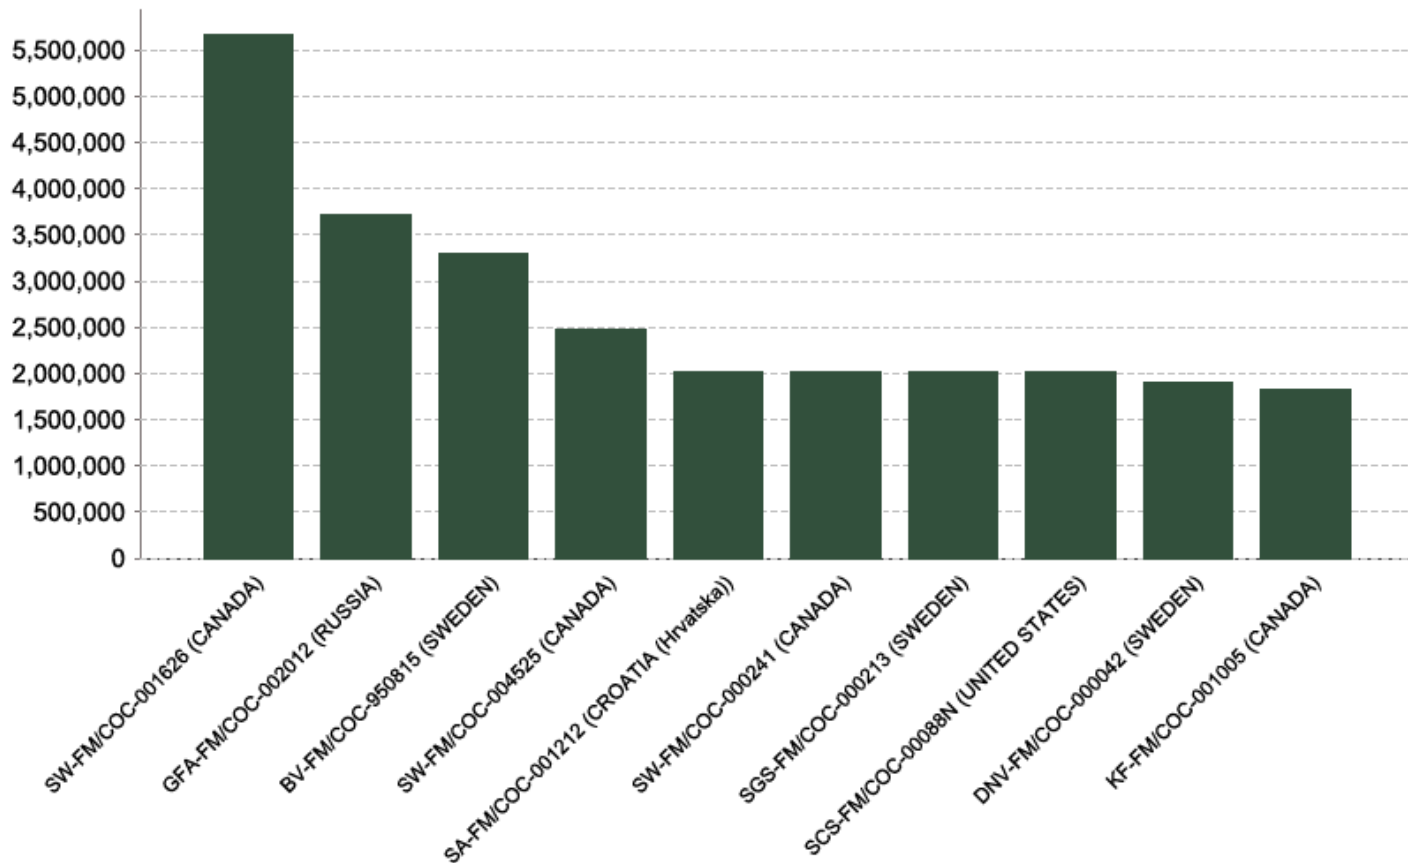

Ten largest FSC certificates