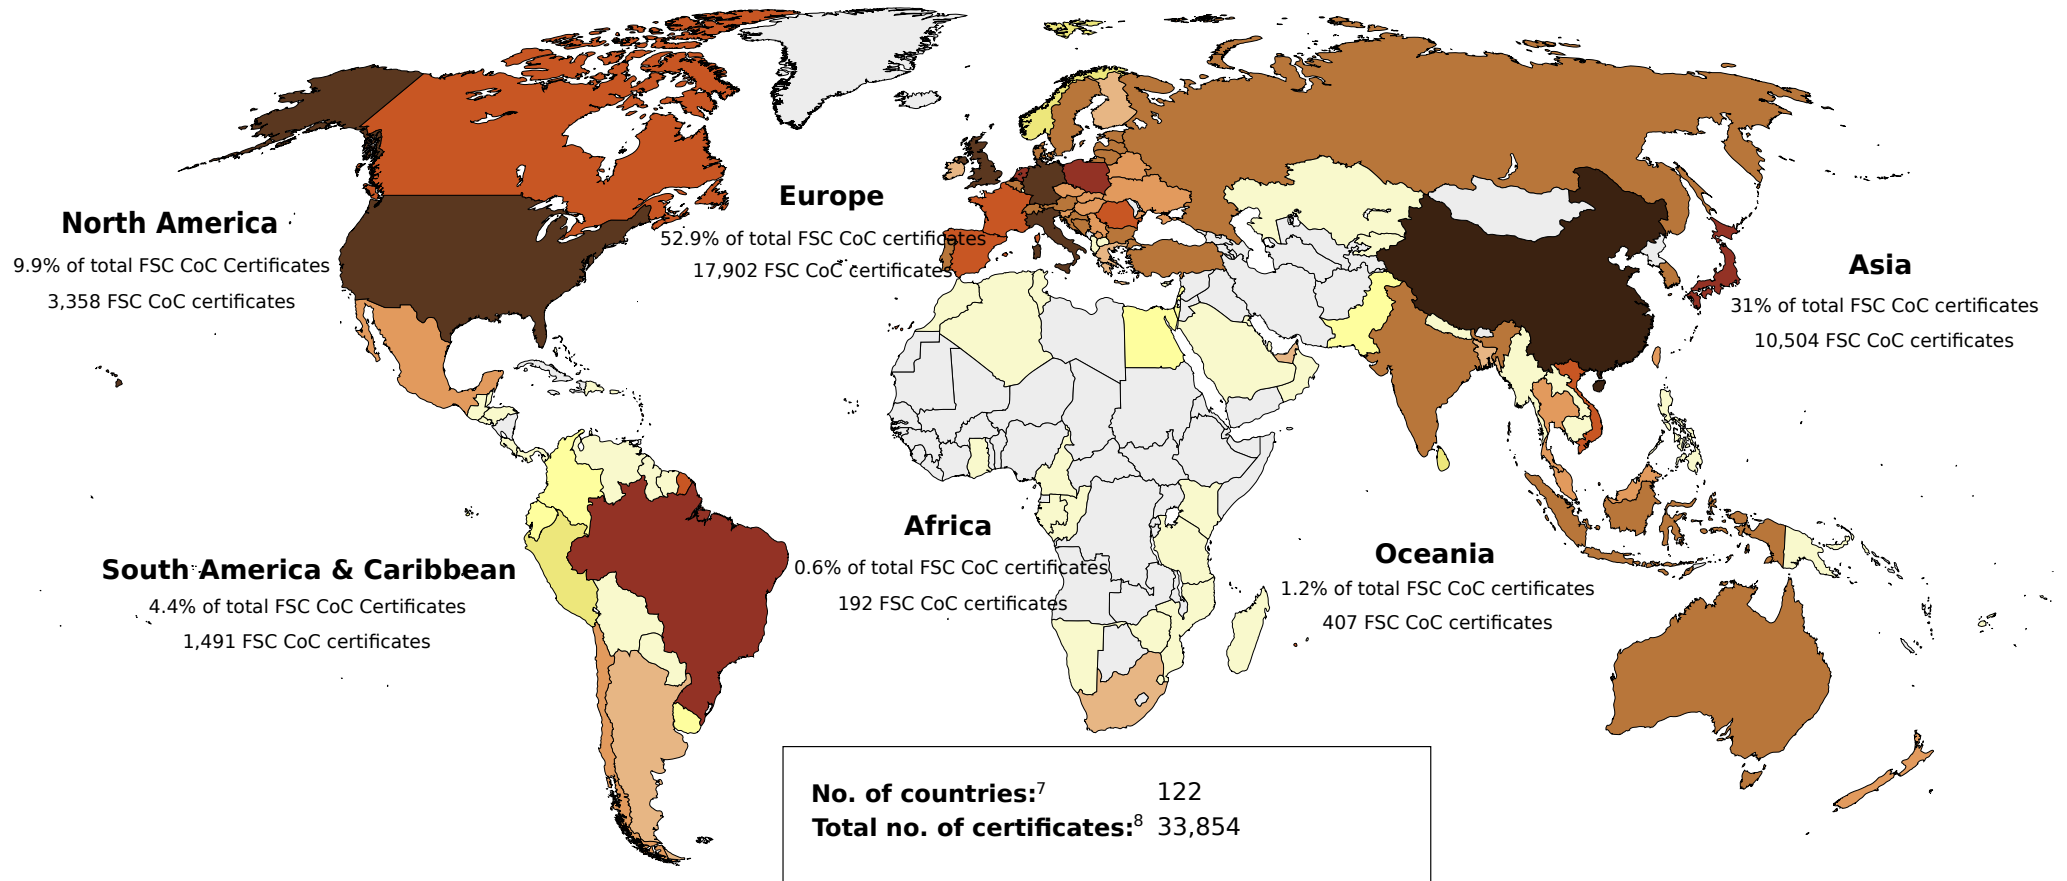

Europe	Total area (ha)	No.
AUSTRIA	587	2
BELARUS	8,753,000	61
BELGIUM	24,242	3
BOSNIA AND HERZEGOVINA	1,654,459	6
BULGARIA	1,465,239	27
CROATIA	2,048,517	3
CZECH REPUBLIC	53,379	5
DENMARK	212,739	4
ESTONIA	1,487,099	9
FINLAND	1,611,184	8
FRANCE	56,204	8
GERMANY	1,156,117	58
HUNGARY	304,118	6
IRELAND	446,883	4
ITALY	63,827	17
LATVIA	1,044,390	15
LITHUANIA	1,124,994	46
LUXEMBOURG	22,062	3
NETHERLANDS	167,995	3
NORWAY	444,750	5
POLAND	6,643,039	18
PORTUGAL	406,418	34
ROMANIA	2,091,866	31
RUSSIA	46,426,114	154
SERBIA	963,955	3
SLOVAKIA	146,415	9
SLOVENIA	264,971	2
SPAIN	269,347	28
SWEDEN	12,237,335	22
SWITZERLAND	616,426	8
UKRAINE	4,132,654	92
UNITED KINGDOM	1,609,206	32

Total	97,949,533	726
--------------	-------------------	------------

Latin America & Caribbean	Total area (ha)	No.
ARGENTINA	468,938	11
BELIZE	197,122	2
BOLIVIA	981,862	8
BRAZIL	6,602,323	120
CHILE	2,317,330	24
COLOMBIA	150,037	9
COSTA RICA	39,436	15
DOMINICAN REPUBLIC	365	1
ECUADOR	57,466	4
GUATEMALA	503,747	11
GUYANA	371,680	1
HONDURAS	17,815	1
NICARAGUA	22,903	6
PANAMA	22,501	8
PARAGUAY	41,686	4
PERU	805,831	11
SURINAME	46,325	2
URUGUAY	953,053	22
VENEZUELA	16,752	1
Total	13,617,171	261

Number of countries:⁴ 85
Total number of certificates:⁵ 1,566
Total FSC-certified forest area:⁶ 199,533,293

Global FSC Chain of Custody certificates

Number of FSC CoC certificates

Based on numbers from FSC International
Created: 03.05.2018

Latin America & Caribbean	No.
ARGENTINA	119
BAHAMAS	1
BELIZE	1
BOLIVIA	12
BRAZIL	1,014
BRITISH VIRGIN ISLANDS	5
CAYMAN ISLANDS	1
CHILE	180
COLOMBIA	30
COSTA RICA	10
DOMINICAN REPUBLIC	2

ECUADOR	16
EL SALVADOR	5
GUATEMALA	10
GUYANA	3
HONDURAS	3
PANAMA	2
PARAGUAY	5
PERU	39
PUERTO RICO	2
SAINT VINCENT AND THE GRENADINES	1
SURINAME	6
URUGUAY	19
VENEZUELA	5
Total	1,491