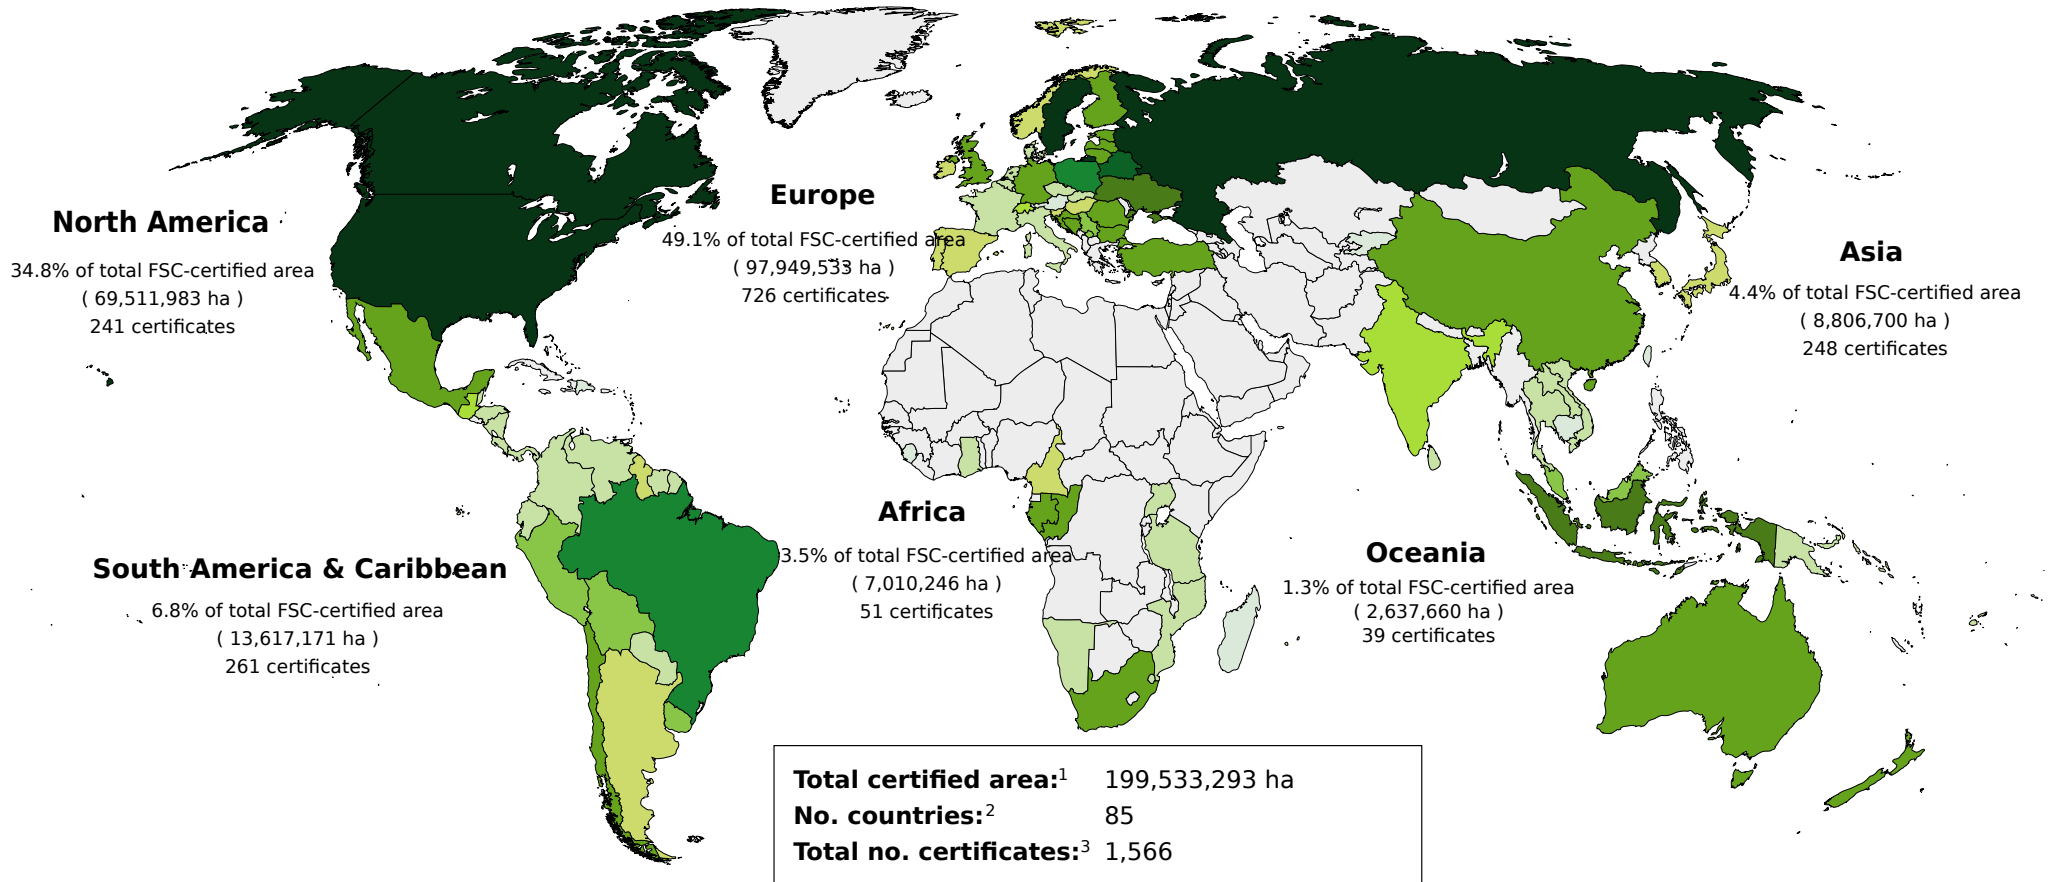

Forest Stewardship Council®

FSC Facts & Figures

May 3, 2018

Global FSC-certified forest area

Total FSC-certified forest area in ha

Based on numbers from FSC International
Created: 03.05.2018

Global FSC-certified Area and Number of Certificates: by region and country

Africa	Total area (ha)	No.
CAMEROON	411,976	2
CONGO, THE REPUBLIC OF	2,410,693	4
GABON	2,042,616	3
GHANA	11,517	2
MADAGASCAR	1,298	1
MOZAMBIQUE	50,753	2
NAMIBIA	198,300	5
SIERRA LEONE	3,137	1
SOUTH AFRICA	1,493,835	21
SWAZILAND	123,497	4
TANZANIA, UNITED	221,749	3
UGANDA	40,875	3
Total	7,010,246	51

Total	97,949,533	726
--------------	-------------------	------------

Latin America & Caribbean	Total area (ha)	No.
ARGENTINA	468,938	11
BELIZE	197,122	2
BOLIVIA	981,862	8
BRAZIL	6,602,323	120
CHILE	2,317,330	24
COLOMBIA	150,037	9
COSTA RICA	39,436	15
DOMINICAN REPUBLIC	365	1
ECUADOR	57,466	4
GUATEMALA	503,747	11
GUYANA	371,680	1
HONDURAS	17,815	1
NICARAGUA	22,903	6
PANAMA	22,501	8
PARAGUAY	41,686	4
PERU	805,831	11
SURINAME	46,325	2
URUGUAY	953,053	22
VENEZUELA	16,752	1
Total	13,617,171	261

Latin America & Caribbean	No.
ARGENTINA	119
BAHAMAS	1
BELIZE	1
BOLIVIA	12
BRAZIL	1,014
BRITISH VIRGIN ISLANDS	5
CAYMAN ISLANDS	1
CHILE	180
COLOMBIA	30
COSTA RICA	10
DOMINICAN REPUBLIC	2

ECUADOR	16
EL SALVADOR	5
GUATEMALA	10
GUYANA	3
HONDURAS	3
PANAMA	2
PARAGUAY	5
PERU	39
PUERTO RICO	2
SAINT VINCENT AND THE GRENADINES	1
SURINAME	6
URUGUAY	19
VENEZUELA	5
Total	1,491