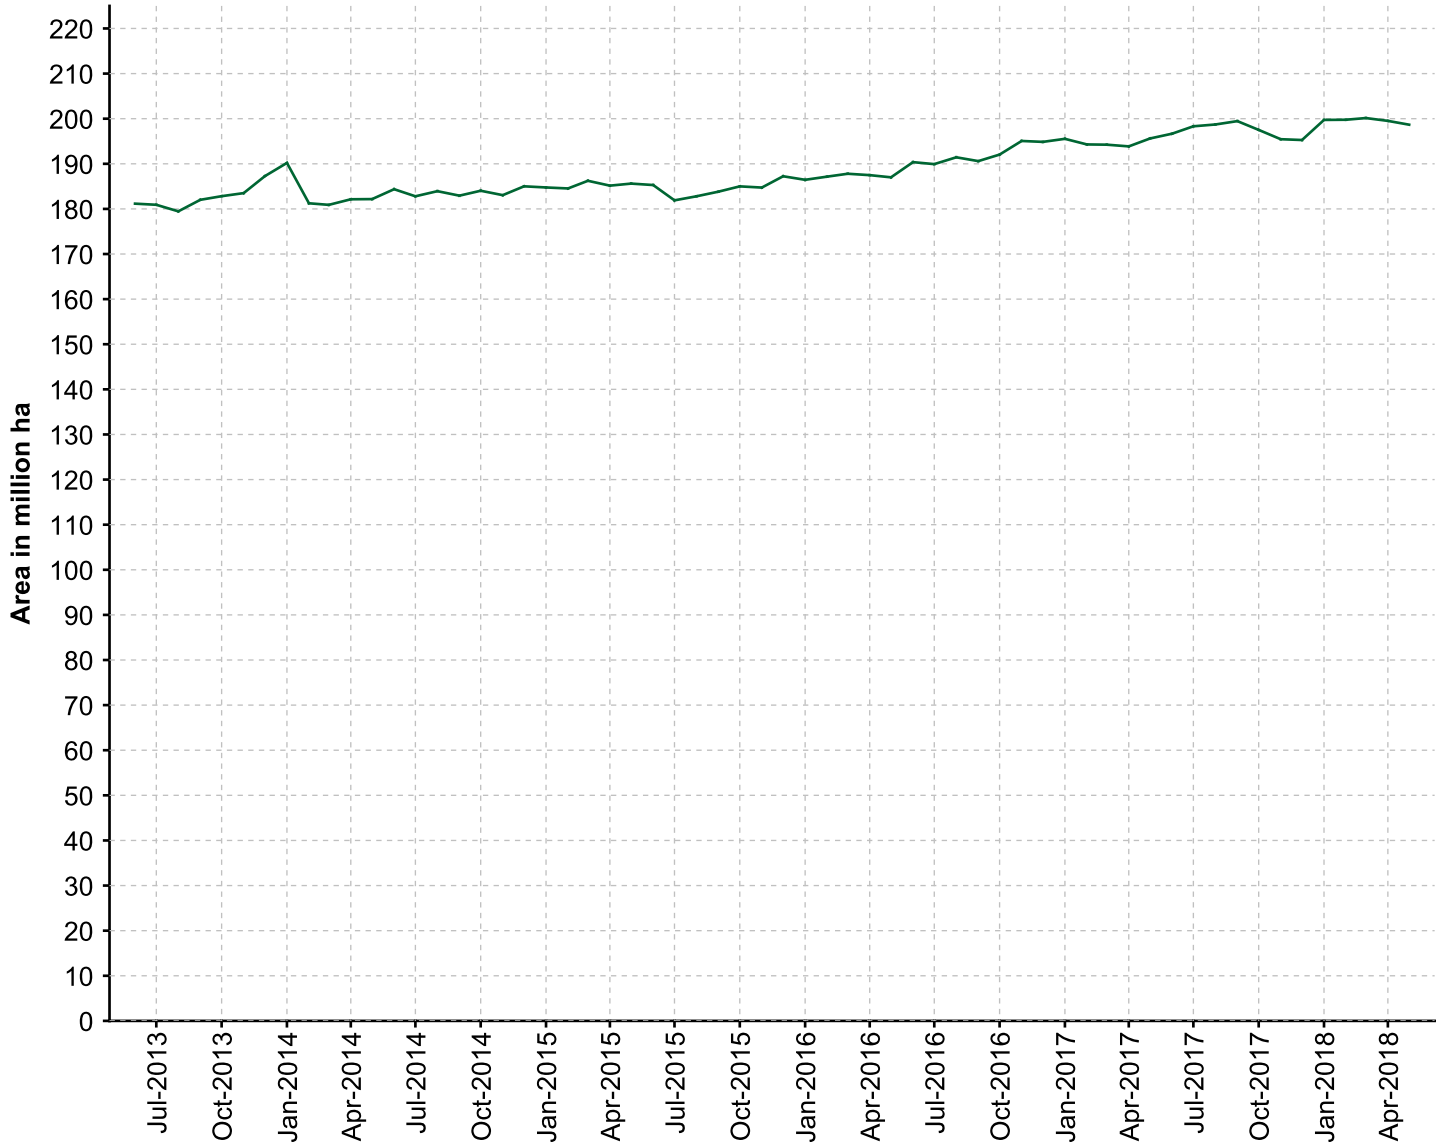

Ten largest FSC certificates

Number of COC Certificates over past 5 years

Number of FM Certificates over past 5 years

Forest Area over past 5 years

Endnotes:

- ¹ Total forest area in ha worldwide under FSC forest management certification (includes FM and FM/CoC certificates).
- ² Total number of countries worldwide in which FSC forest management certificates (includes FM and FM/CoC certificates) are issued.
- ³ Total number of FSC forest management certificates (FM and FM/CoC) issued globally.
- ⁴ Total number of countries worldwide in which FSC forest management certificates (FM and FM/CoC) are issued.
- ⁵ Total number of FSC forest management certificates (FM and FM/CoC) issued worldwide.
- ⁶ Total forest area in ha worldwide under FSC forest management certification (FM and FM/CoC).
- ⁷ Total number of countries worldwide in which FSC CoC certificates are issued.
- ⁸ Total number of FSC CoC certificates issued worldwide.
- ⁹ Total number of countries worldwide in which FSC CoC certificates are issued
- ¹⁰ Total number of FSC CoC certificates issued worldwide.