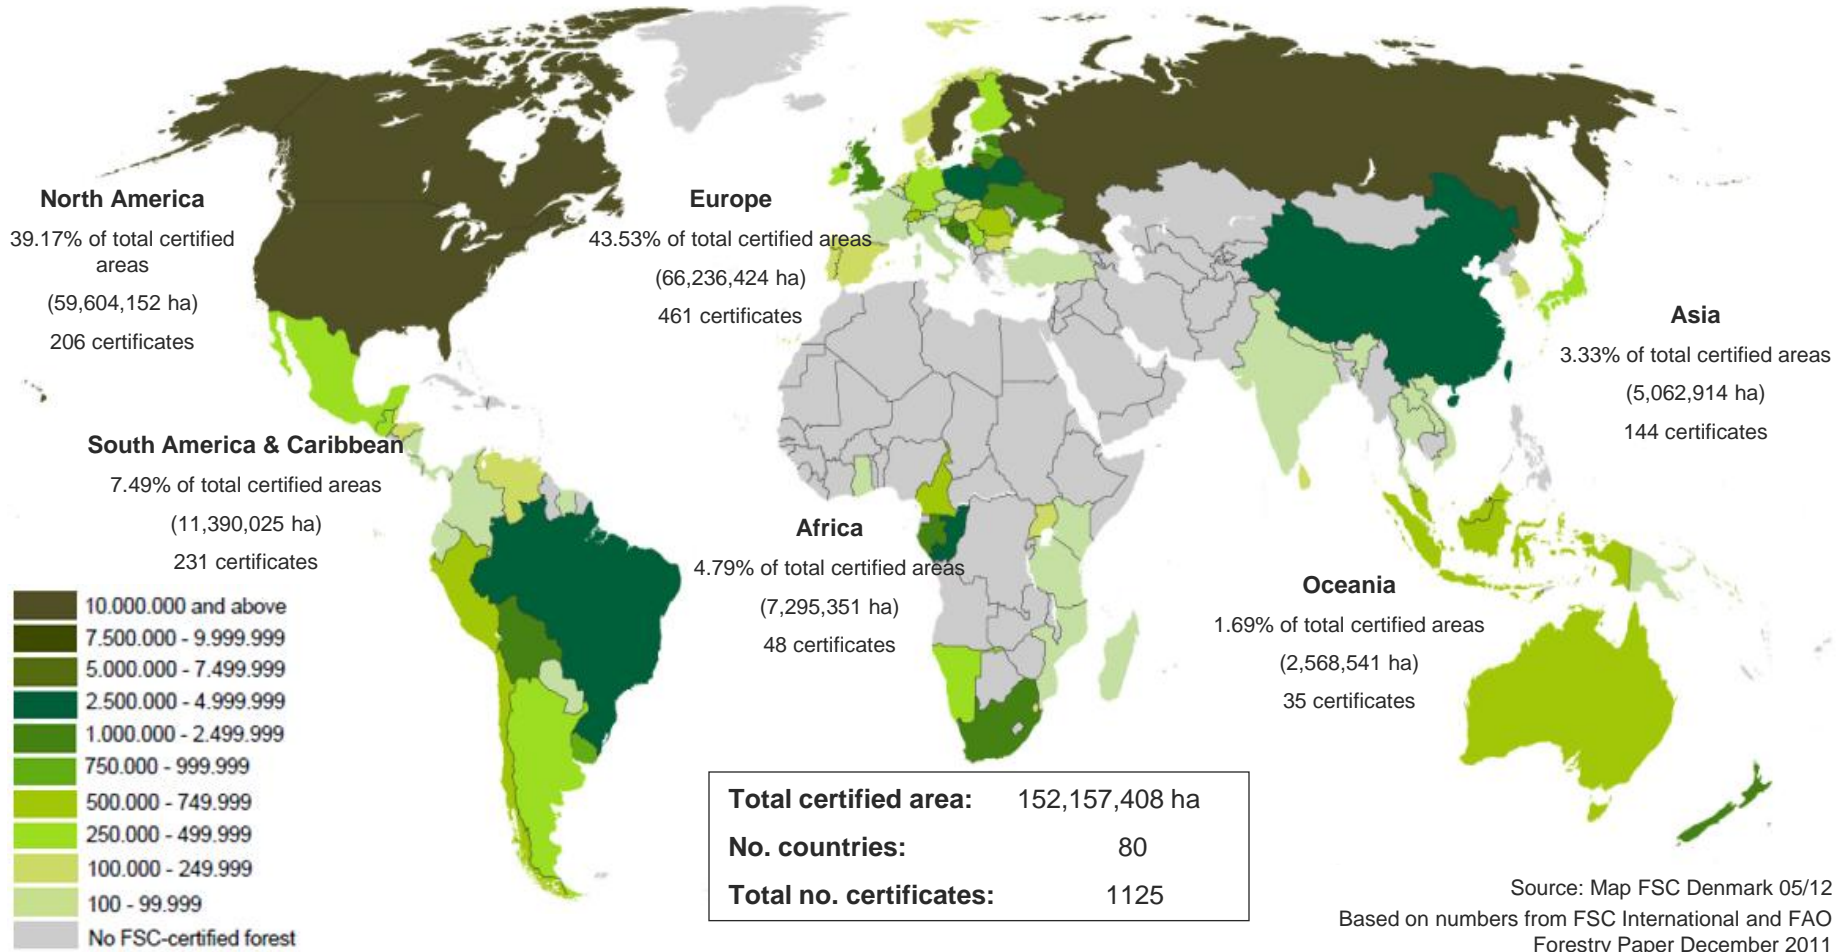

# Global FSC certificates: type and distribution

June 2012

### Global FSC certified forest area: by region

Source: Map FSC Denmark 05/12  
Based on numbers from FSC International and FAO Forestry Paper December 2011

### Global FSC certified forest area: by region

Africa	Total area (ha)	No.
CAMEROON	820,630	5
CONGO, THE REPUBLIC OF	2,478,943	3
GABON	1,873,505	3
GHANA	1,566	1
KENYA	628	1
MADAGASCAR	1,000	1
MOZAMBIQUE	51,550	2
NAMIBIA	275,173	3
SOUTH AFRICA	1,523,231	20
SWAZILAND	110,897	3
TANZANIA, UNITED	51,274	2
UGANDA	106,954	4
<b>Grand total</b>	<b>7,295,351</b>	<b>48</b>

Latin America & Caribbean	No.
ARGENTINA	77
BELIZE	4
BOLIVIA	21
BRAZIL	890
BRITISH VIRGIN ISLANDS	3
CAYMAN ISLANDS	1
CHILE	83
COLOMBIA	17
COSTA RICA	4
ECUADOR	3
EL SALVADOR	1