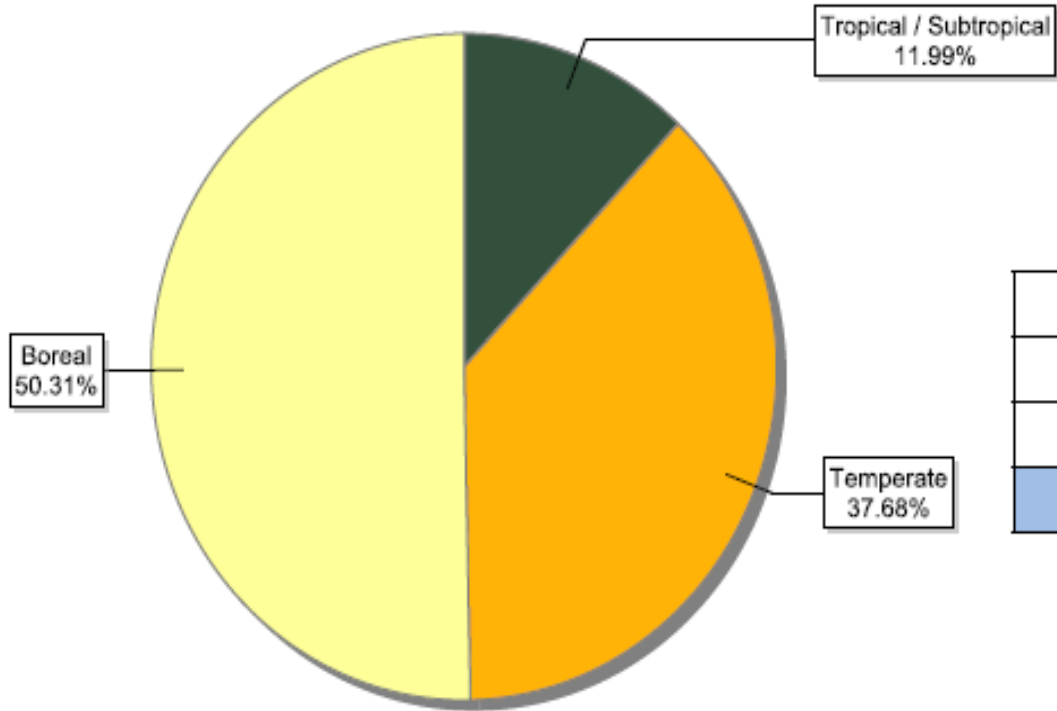

FSC certificates by biomes: global certified area

Information as of 15/05/2012	Forest area (million ha)
Boreal	76.56
Temperate	57.34
Tropical / Subtropical	18.26
Total	152.16