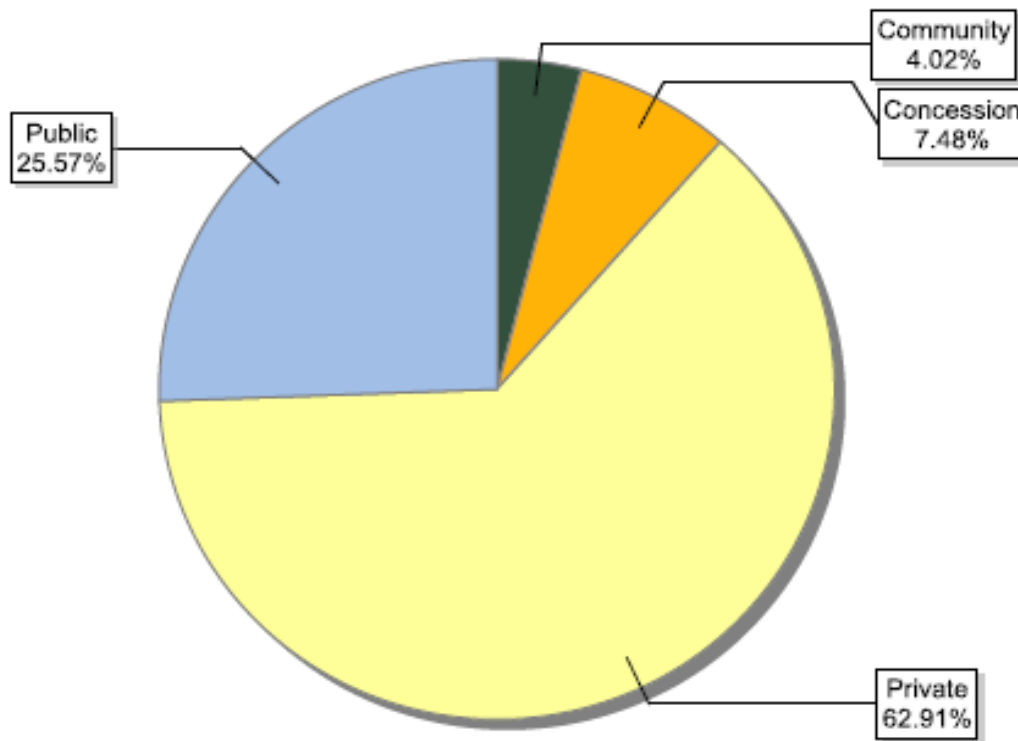

FSC certificates by tenure management: global certified area

Information as of 15/05/2012	Forest area (million ha)
Community	6.13
Concession	11.39
Private	95.73
Public	38.91
Total	152.16