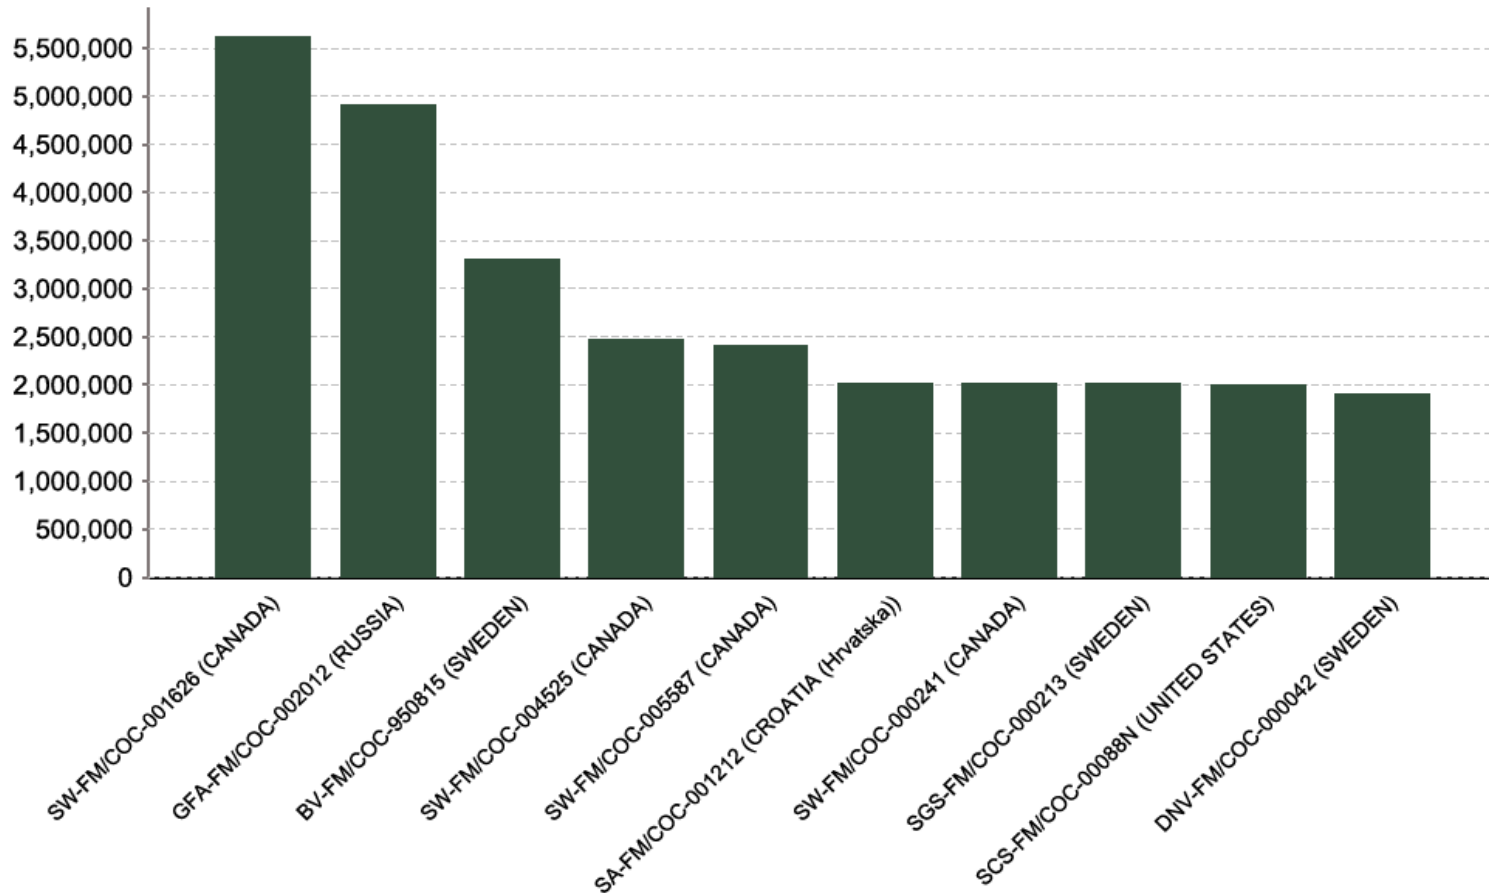

Ten largest FSC certificates