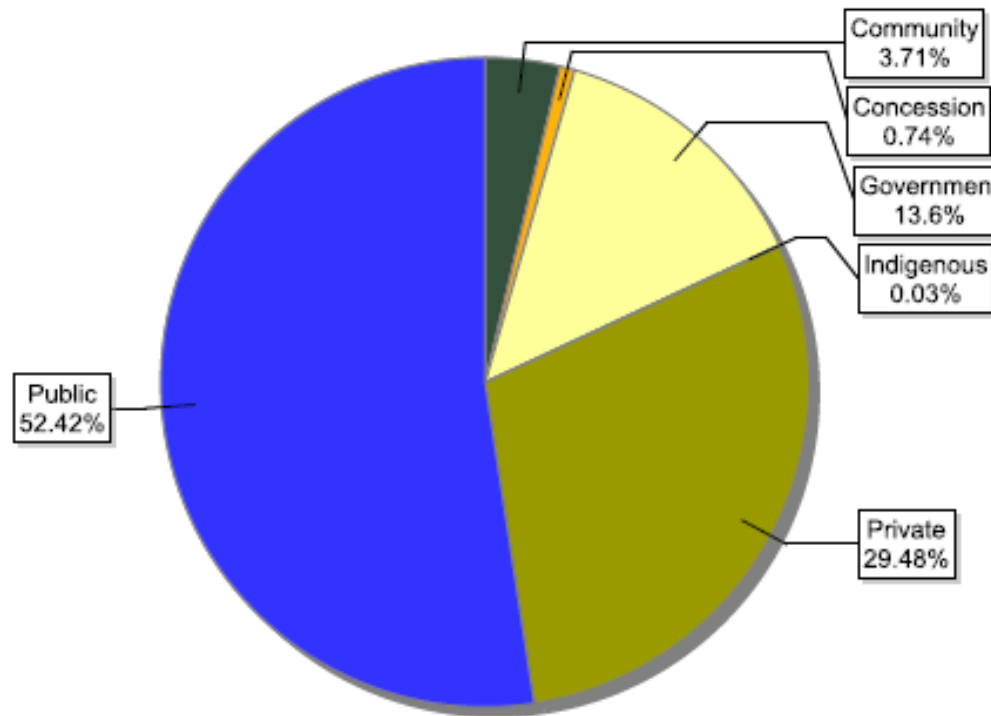

FSC forest management certificate growth since 2010 (FM and FM/CoC)

FSC supply chain growth since 2010 (chain of custody certificates – CoC)

FSC certificates by tenure ownership: global certified area

Information as of 15/05/2012	Forest area (million ha)
Community	5.65
Concession	1.13
Government	20.70
Indigenous	0.05
Private	44.86
Public	79.77
<b>Total</b>	<b>152.16</b>