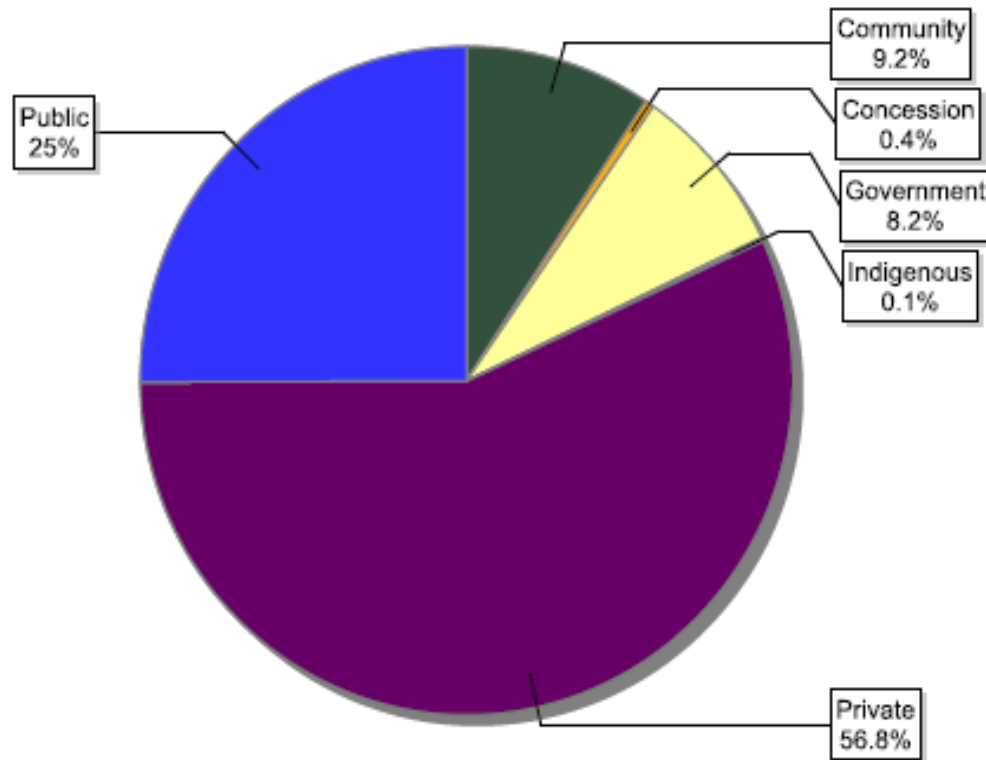

FSC certificates by tenure ownership: number of certificates globally

Information as of 15/05/2012	Number of Certificates
Community	104
Concession	5
Government	93
Indigenous	2
Private	639
Public	282
Total	1125