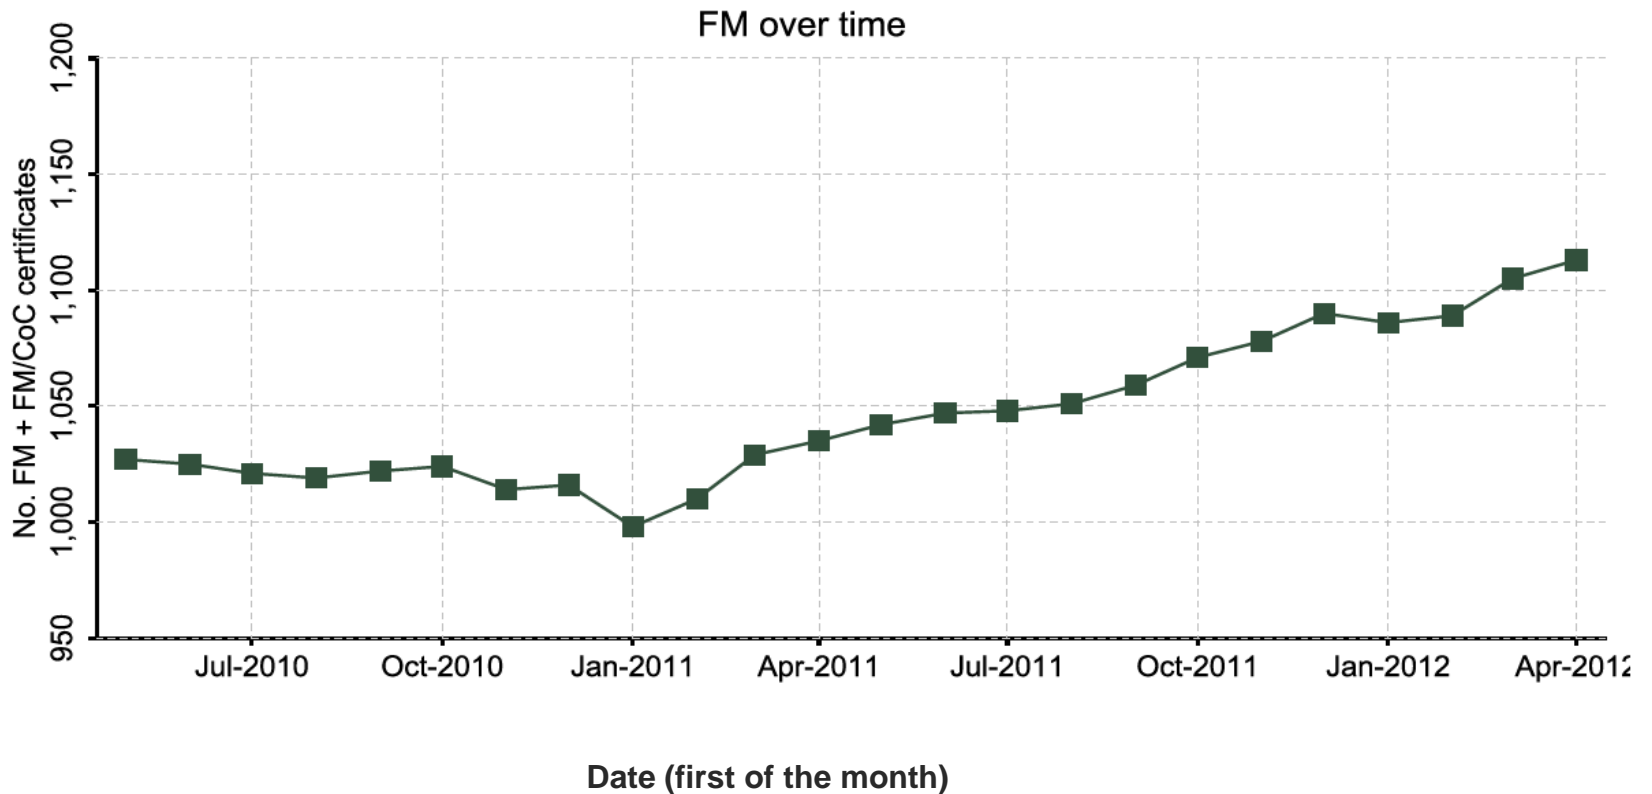

Global FSC chain of custody certificates: by region

GUATEMALA	14
HONDURAS	3
NICARAGUA	8
PANAMA	1
PARAGUAY	5
PERU	28
URUGUAY	30
VENEZUELA	2
Grand total	1195

North America	No.
CANADA	992
MEXICO	56
PUERTO RICO	4
UNITED STATES	3668
Grand total	4718

Oceania	No.
AUSTRALIA	277
BRUNEI DARUSSALAM	1
GUAM	1
NEW ZEALAND	141
PAPUA NEW GUINEA	4
Grand total	424

Information as of 15/05/2012

No. countries: 106

Total no. certificates: 23261

FSC forest management certificate growth since 2010 (FM and FM/CoC)