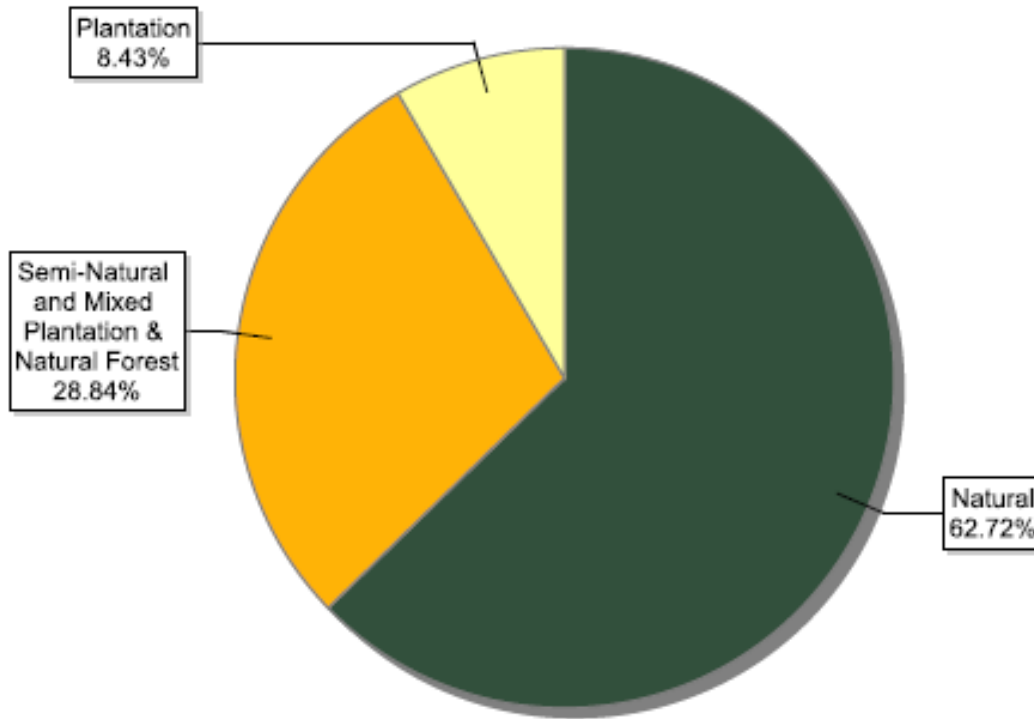

FSC certificates by forest type: global certified area

Information as of 15/05/2012	Forest area (million ha)
Natural	95.45
Plantation	12.83
Semi-Natural and Mixed Plantation & Natural Forest	43.88
Total	152.16