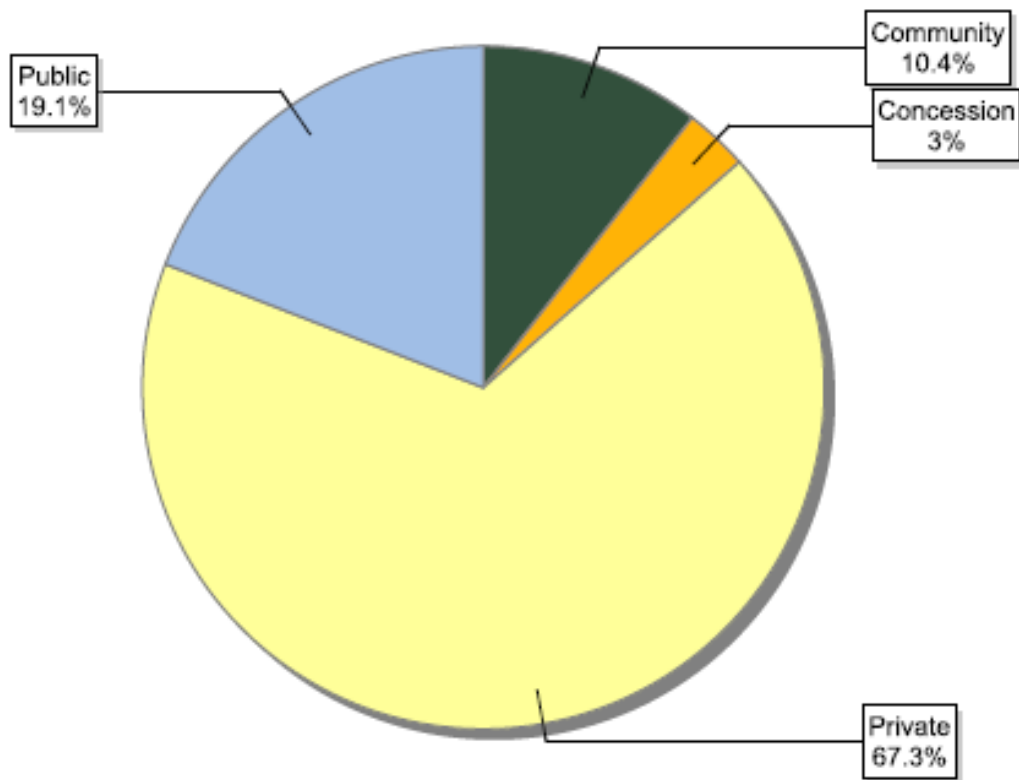

FSC certificates by tenure management: number of certificates globally

Information as of 15/05/2012	Number of Certificates
Community	118
Concession	34
Private	758
Public	215
Total	1125