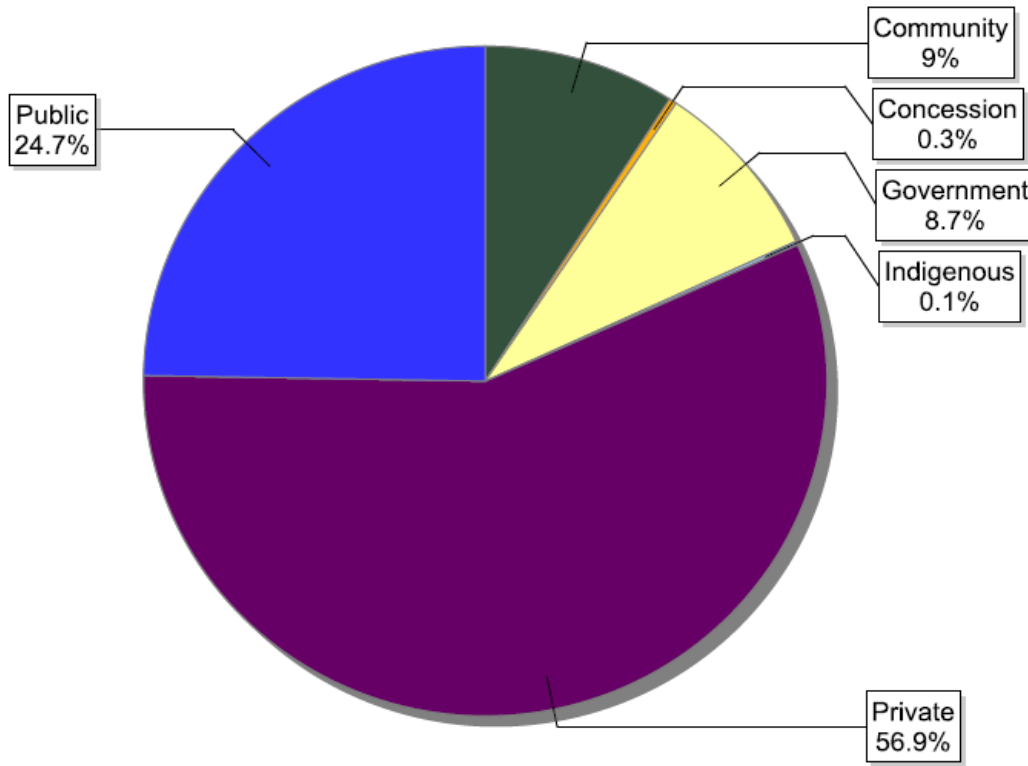

FSC certificates by tenure ownership: number of certificates globally

Information as of 16/07/2012	Number of Certificates
Community	102
Concession	4
Government	98
Indigenous	2
Private	640
Public	278
Total	1124