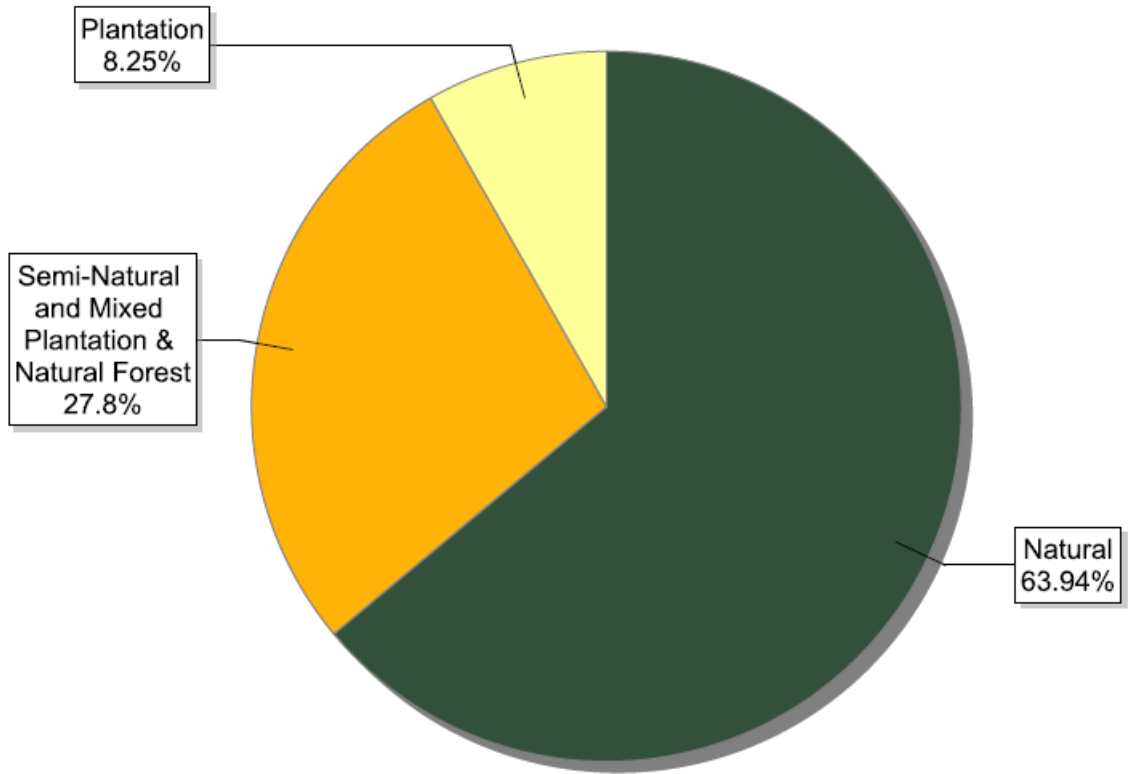

FSC certificates by forest type: global certified area

Information as of 16/07/2012	Forest area (million ha)
Natural	100.59
Plantation	12.98
Semi-Natural and Mixed Plantation & Natural Forest	43.75
Total	157.31