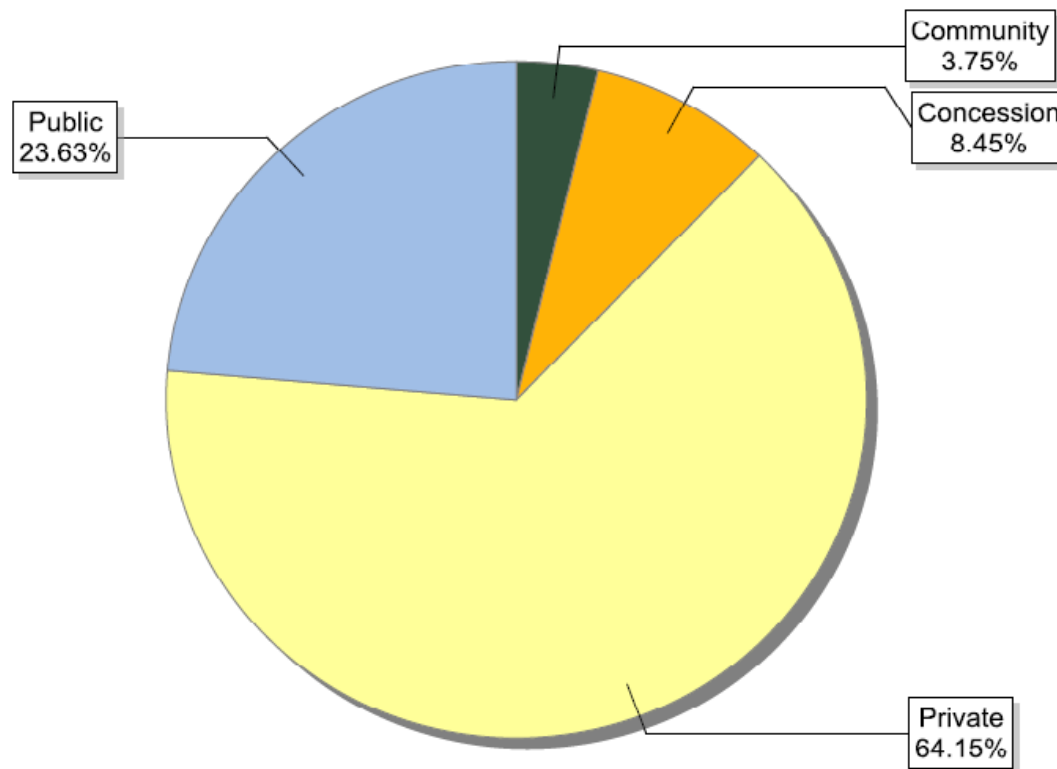

FSC certificates by tenure management: global certified area

Information as of 16/07/2012	Forest area (million ha)
Community	5.90
Concession	13.29
Private	100.93
Public	37.19
Total	157.31