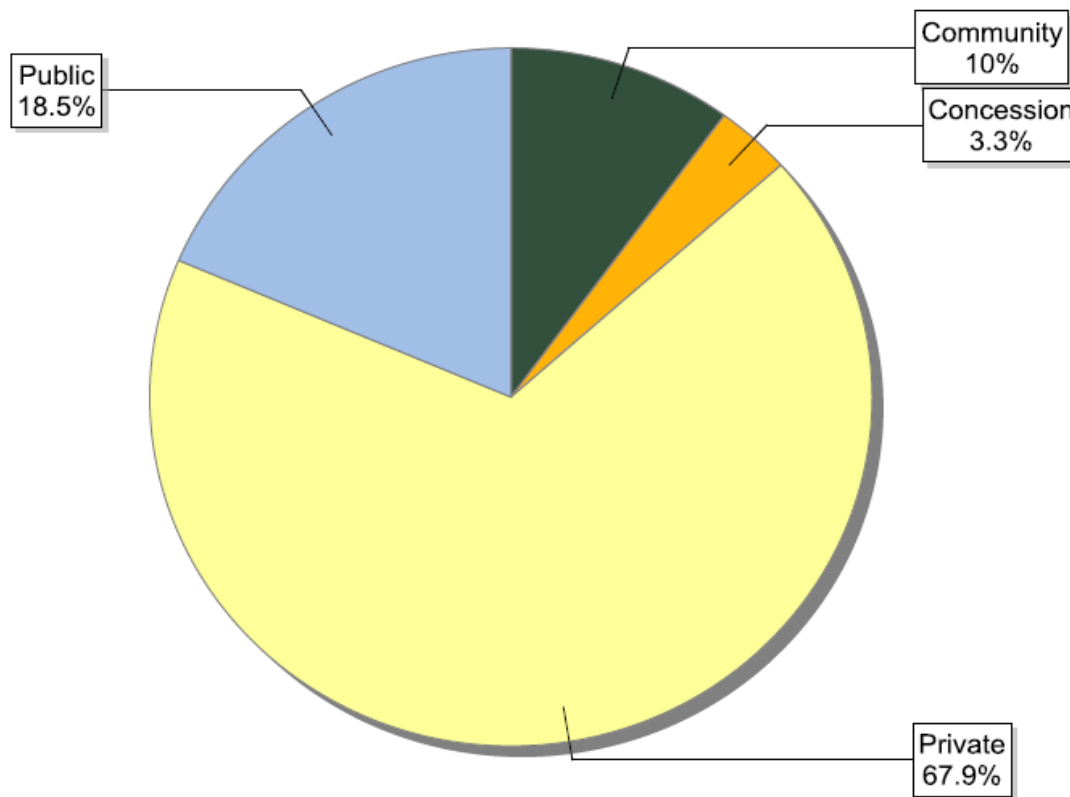

FSC certificates by tenure management: number of certificates globally

Information as of 16/07/2012	Number of Certificates
Community	113
Concession	38
Private	764
Public	209
Total	1124