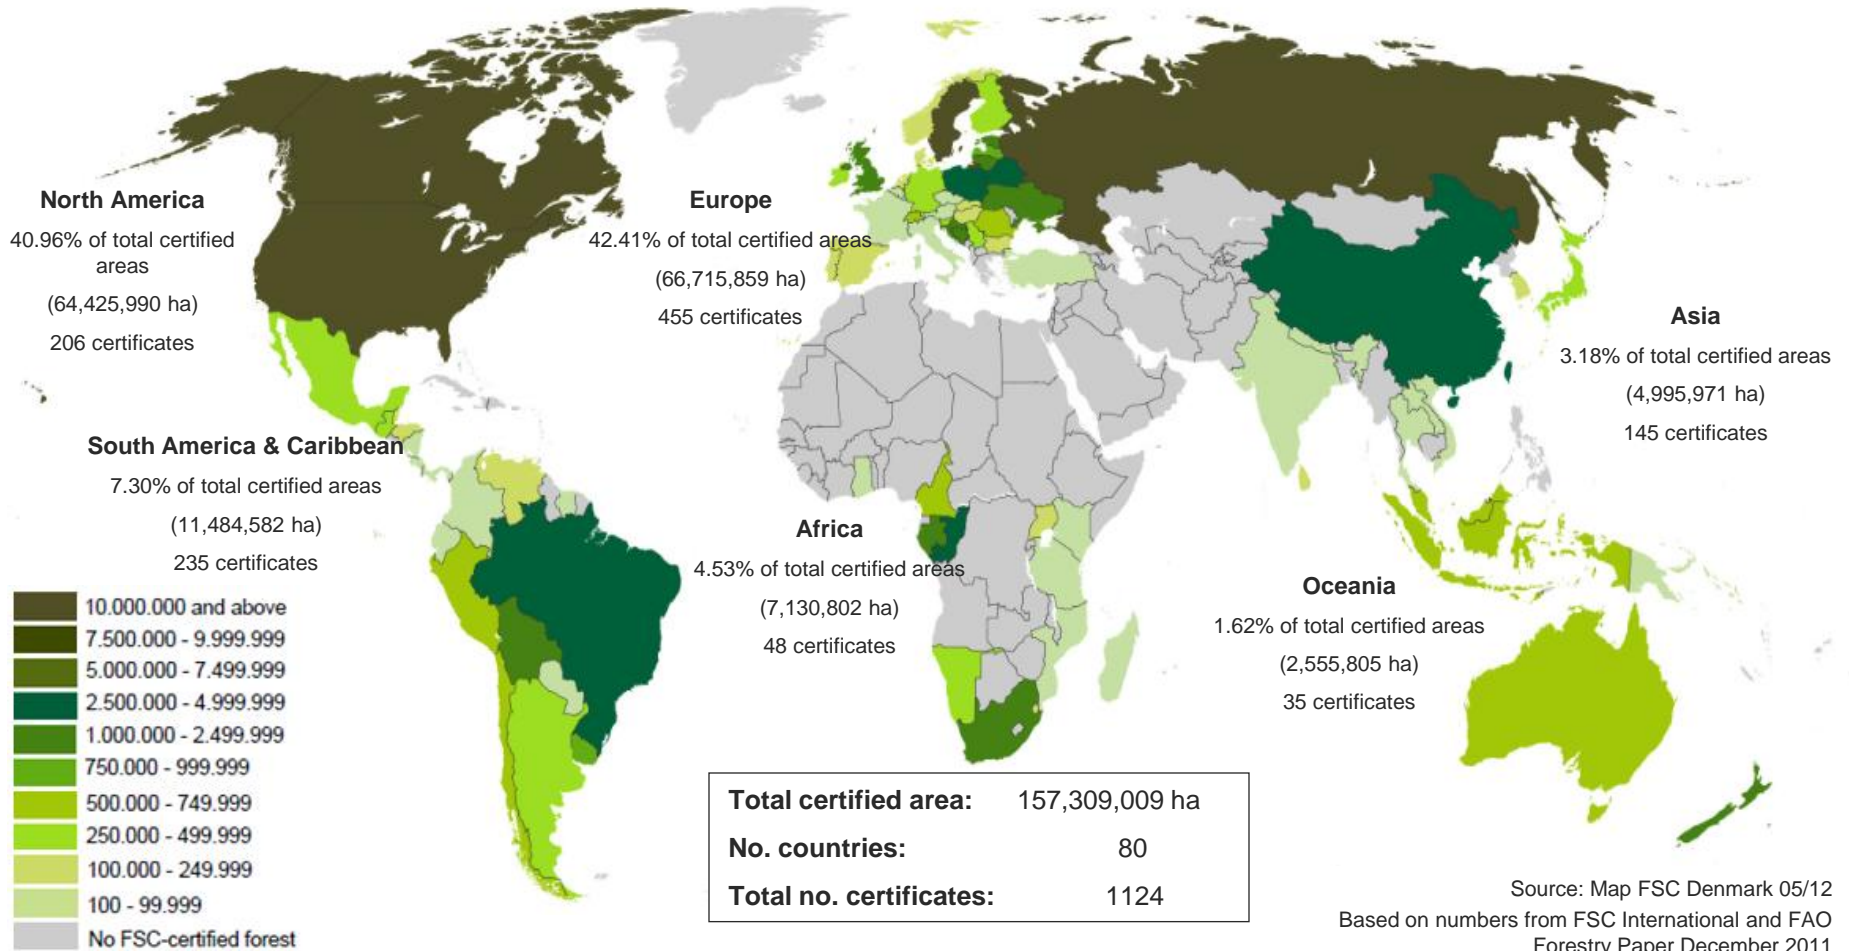

Global FSC certificates: type and distribution

August 2012

Global FSC certified forest area: by region

Source: Map FSC Denmark 05/12
Based on numbers from FSC International and FAO Forestry Paper December 2011

Global FSC certified forest area: by region

Africa	Total area (ha)	No.
CAMEROON	639,560	4
CONGO, THE REPUBLIC OF	2,478,943	3
GABON	1,873,505	3
GHANA	1,566	1
KENYA	628	1
MADAGASCAR	1,000	1
MOZAMBIQUE	51,550	2
NAMIBIA	275,173	3
SOUTH AFRICA	1,539,752	21
SWAZILAND	110,897	3
TANZANIA, UNITED	51,274	2
UGANDA	106,954	4
Grand total	7,130,802	48

Latin America & Caribbean	No.
ARGENTINA	78
BELIZE	4
BOLIVIA	21
BRAZIL	904
BRITISH VIRGIN ISLANDS	3
CAYMAN ISLANDS	1
CHILE	86
COLOMBIA	22
COSTA RICA	4
ECUADOR	3

Global FSC chain of custody certificates: by region

EL SALVADOR	1
GUATEMALA	14
HONDURAS	4
NICARAGUA	7
PANAMA	1
PARAGUAY	5
PERU	29
URUGUAY	30
VENEZUELA	2
Grand total	1219

North America	No.
CANADA	978
MEXICO	60
PUERTO RICO	4
UNITED STATES	3608
Grand total	4650