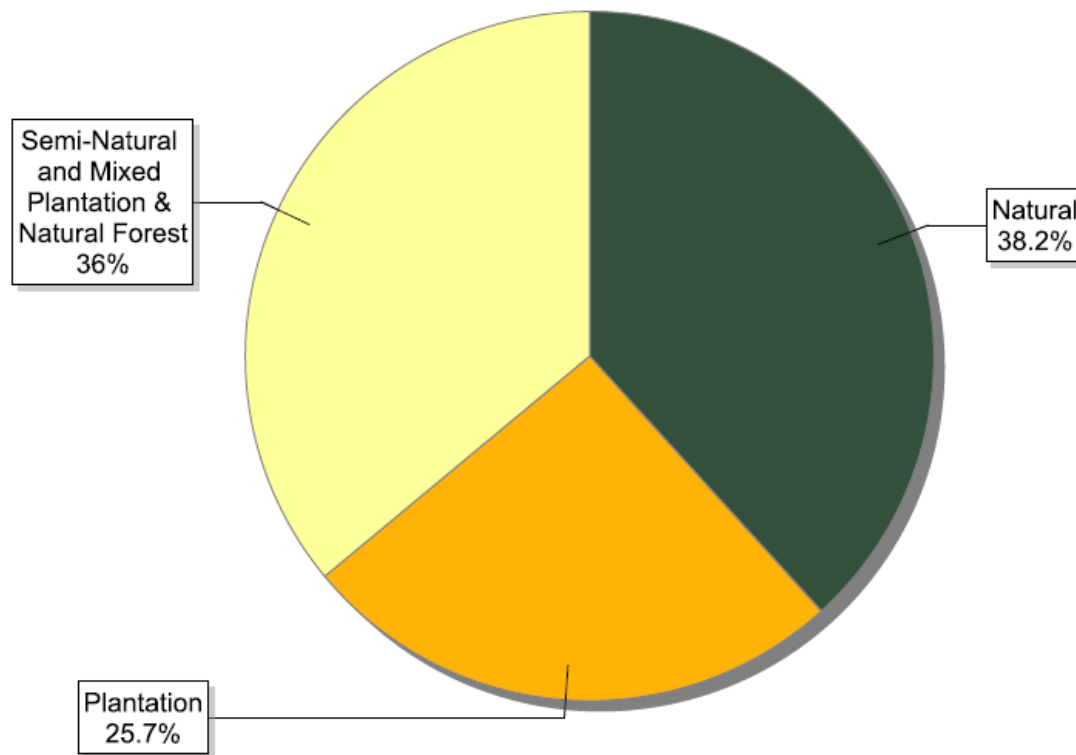

FSC certificates by forest type: number of certificates globally

Information as of 16/07/2012	Number of certificates
Natural	430
Plantation	289
Semi-Natural and Mixed Plantation & Natural Forest	405
Total	1124