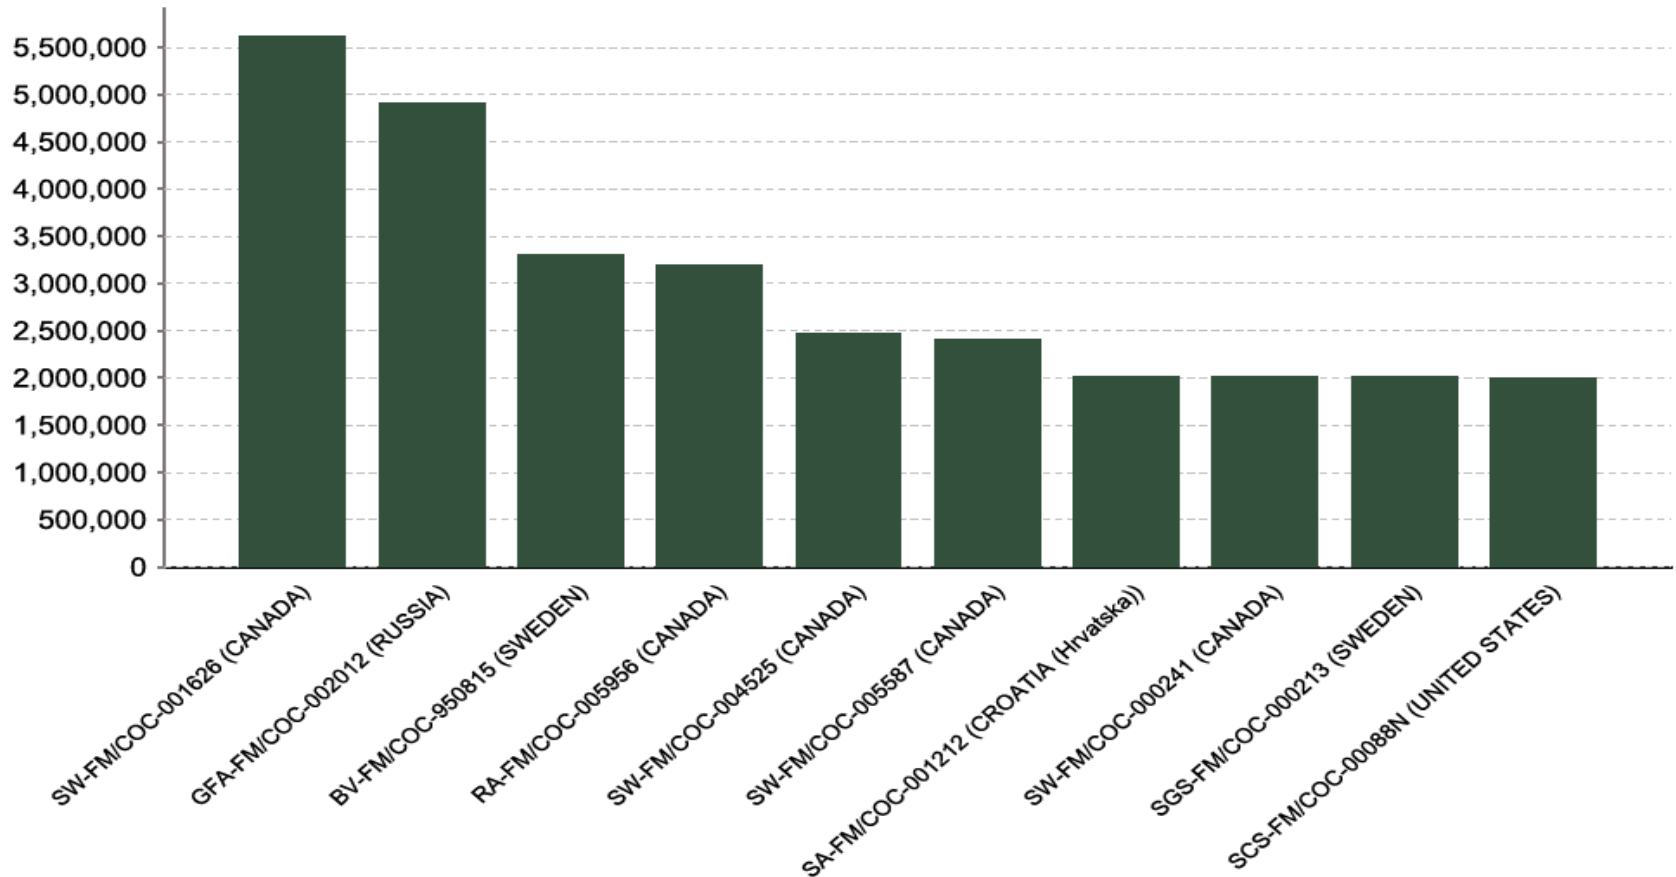

Ten largest FSC certificates