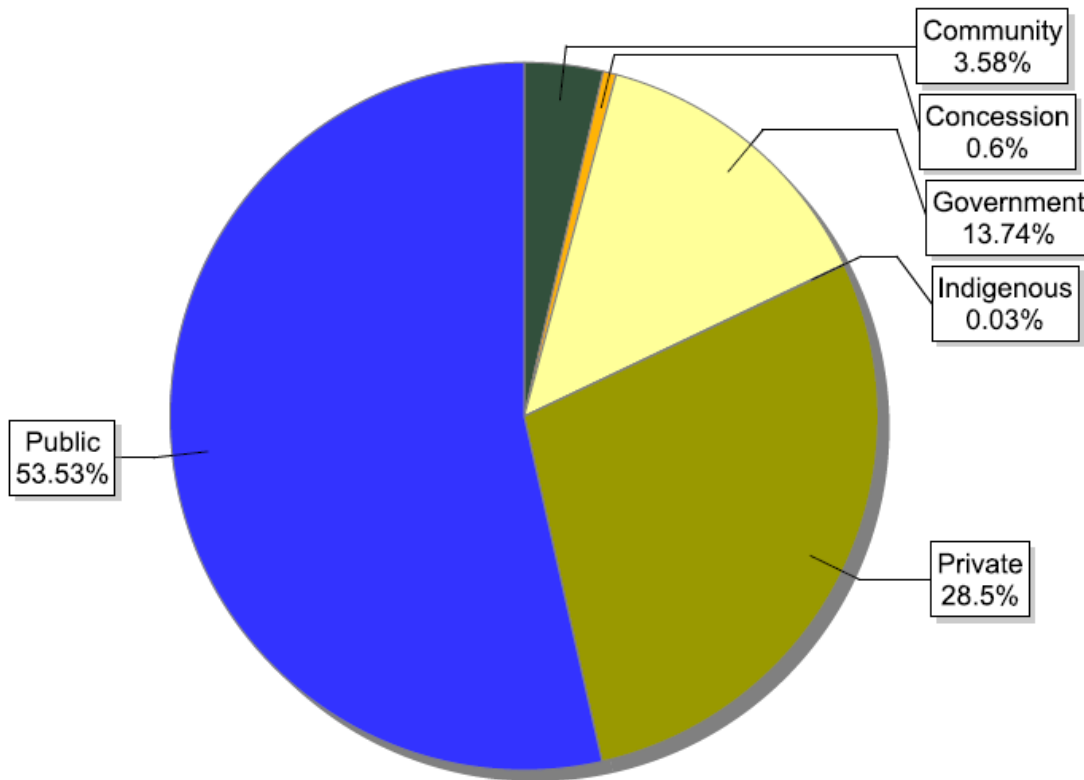

FSC certificates by tenure ownership: global certified area

Information as of 16/07/2012	Forest area (million ha)
Community	5.64
Concession	0.95
Government	21.61
Indigenous	0.05
Private	44.85
Public	84.21
Total	157.31