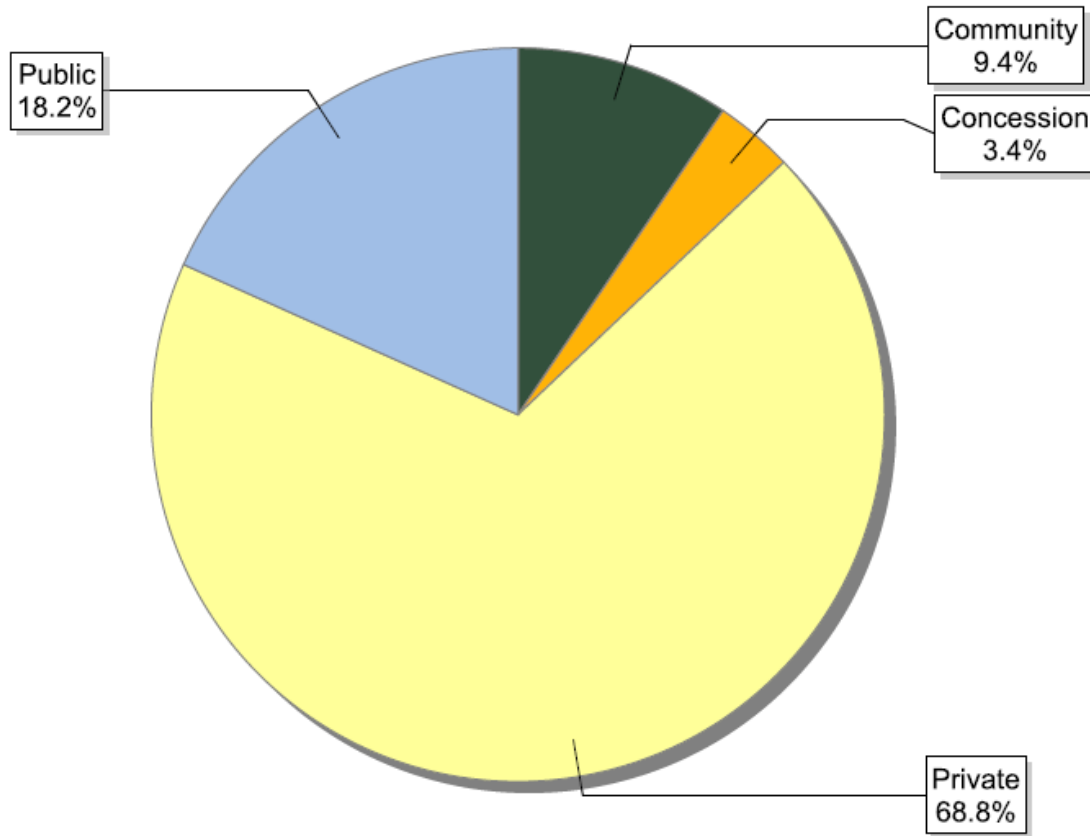

FSC certificates by tenure management: number of certificates globally

Information as of 17/09/2012	Number of Certificates
Community	109
Concession	40
Private	794
Public	211
Total	1154