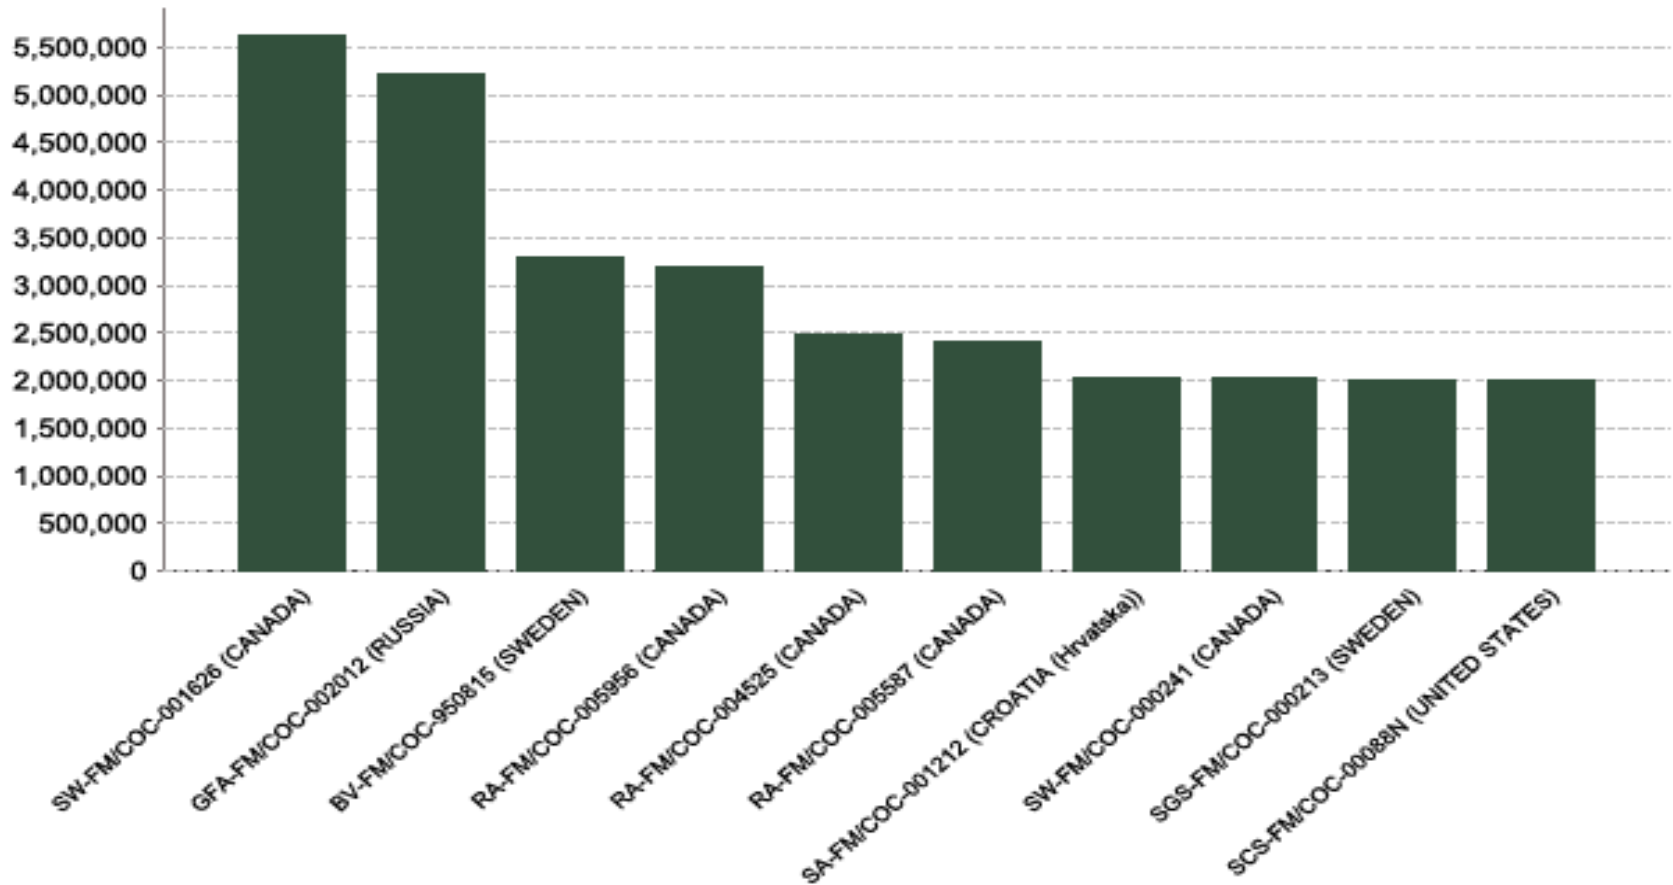

Ten largest FSC certificates