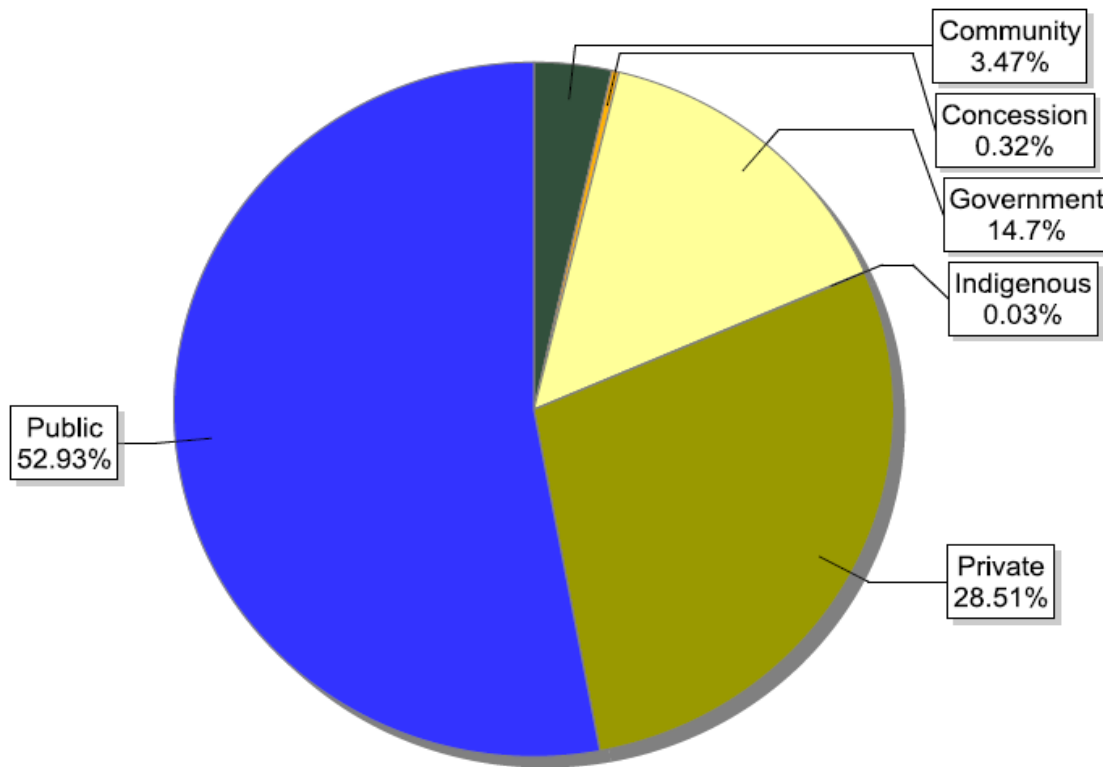

FSC certificates by tenure ownership: global certified area

Information as of 17/09/2012	Forest area (million ha)
Community	5.72
Concession	0.54
Government	24.21
Indigenous	0.05
Private	46.94
Public	87.14
Total	164.61