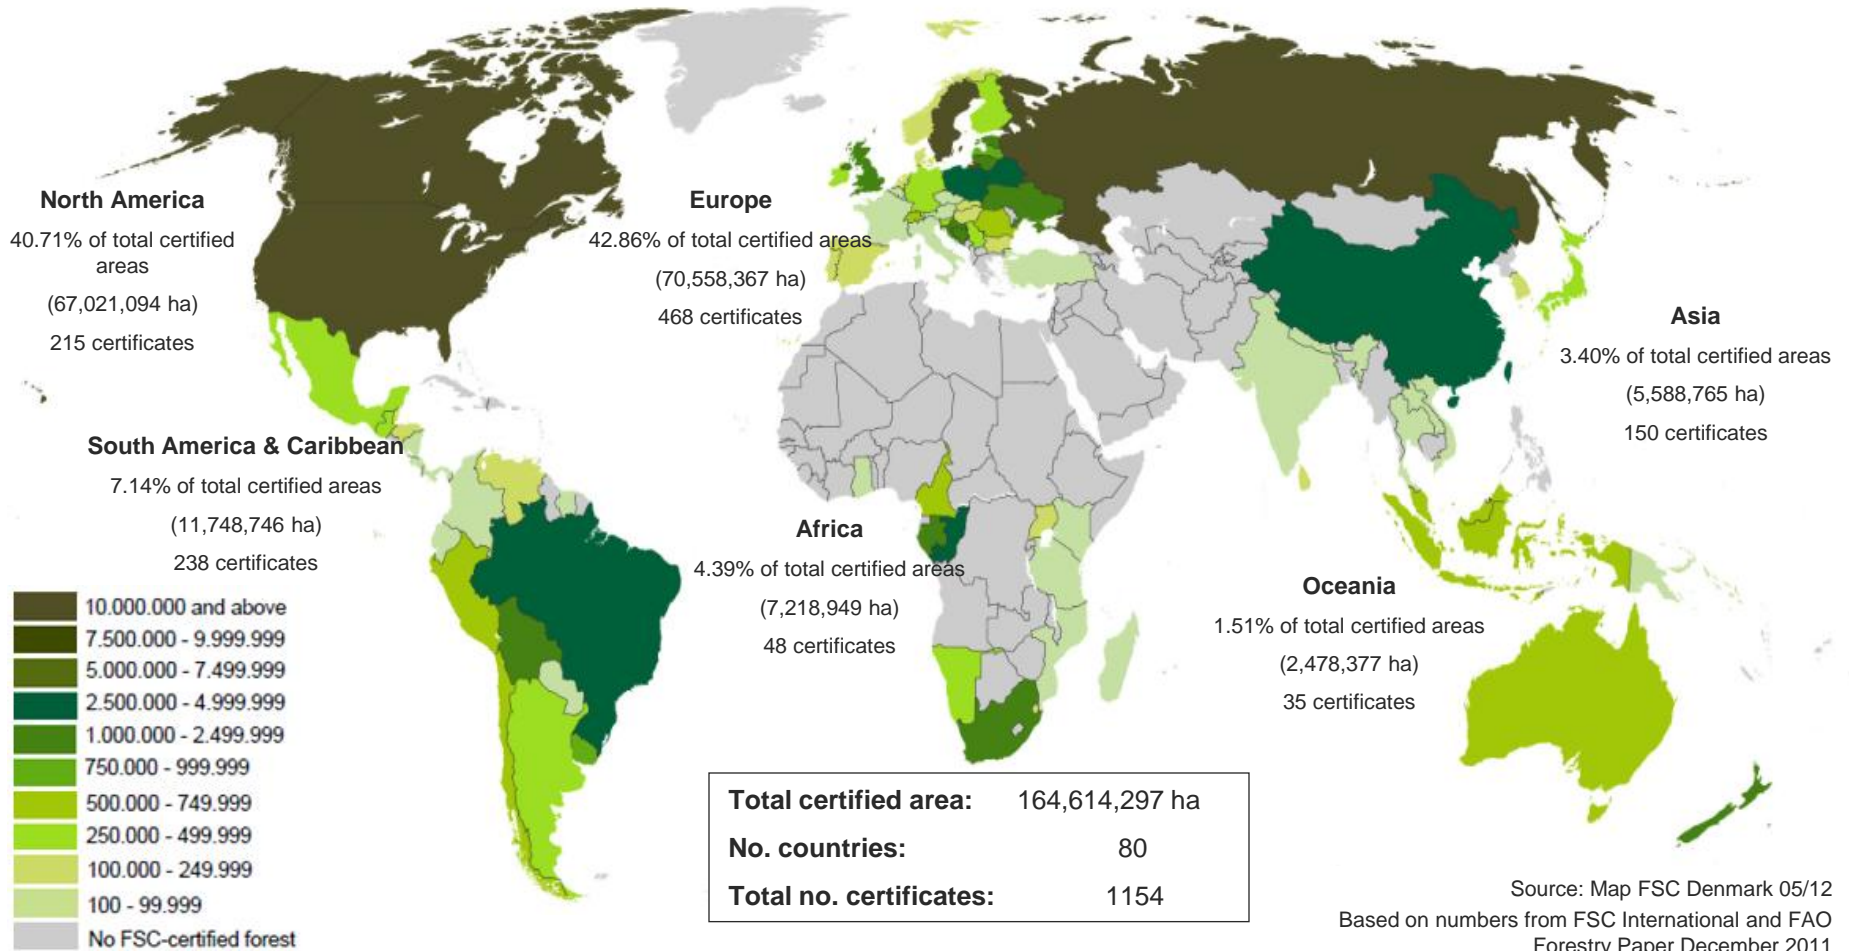

Global FSC certificates: type and distribution

October 2012

Global FSC certified forest area: by region

Source: Map FSC Denmark 05/12
Based on numbers from FSC International and FAO Forestry Paper December 2011

Global FSC certified forest area: by region

Africa	Total area (ha)	No.
CAMEROON	727,707	4
CONGO, THE REPUBLIC OF	2,478,943	3
GABON	1,873,505	3
GHANA	1,566	1
KENYA	628	1
MADAGASCAR	1,000	1
MOZAMBIQUE	51,550	2
NAMIBIA	275,173	3
SOUTH AFRICA	1,539,752	21
SWAZILAND	110,897	3
TANZANIA, UNITED	51,274	2
UGANDA	106,954	4
Grand total	7,218,949	48

Latin America & Caribbean	No.
ARGENTINA	82
BELIZE	4
BOLIVIA	19
BRAZIL	911
BRITISH VIRGIN ISLANDS	5
CAYMAN ISLANDS	1
CHILE	88
COLOMBIA	27
COSTA RICA	4
ECUADOR	3

Global FSC chain of custody certificates: by region

EL SALVADOR	1
GUATEMALA	14
HONDURAS	5
NICARAGUA	7
PANAMA	1
PARAGUAY	4
PERU	29
URUGUAY	31
VENEZUELA	2
Grand total	1238

North America	No.
CANADA	984
MEXICO	63
PUERTO RICO	5
UNITED STATES	3571
Grand total	4623