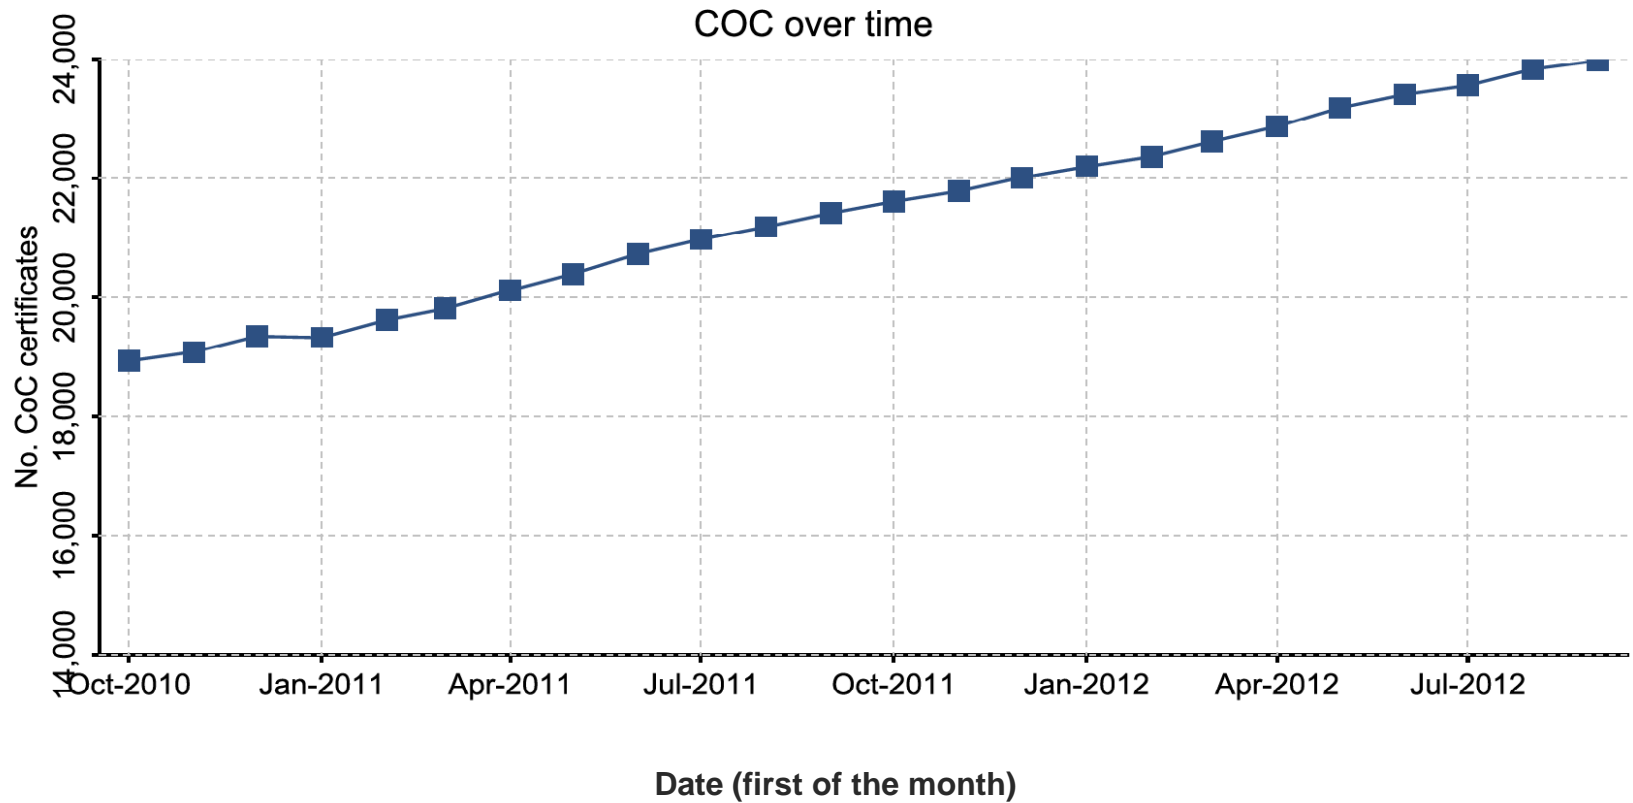

FSC supply chain growth since 2010 (chain of custody certificates – CoC)