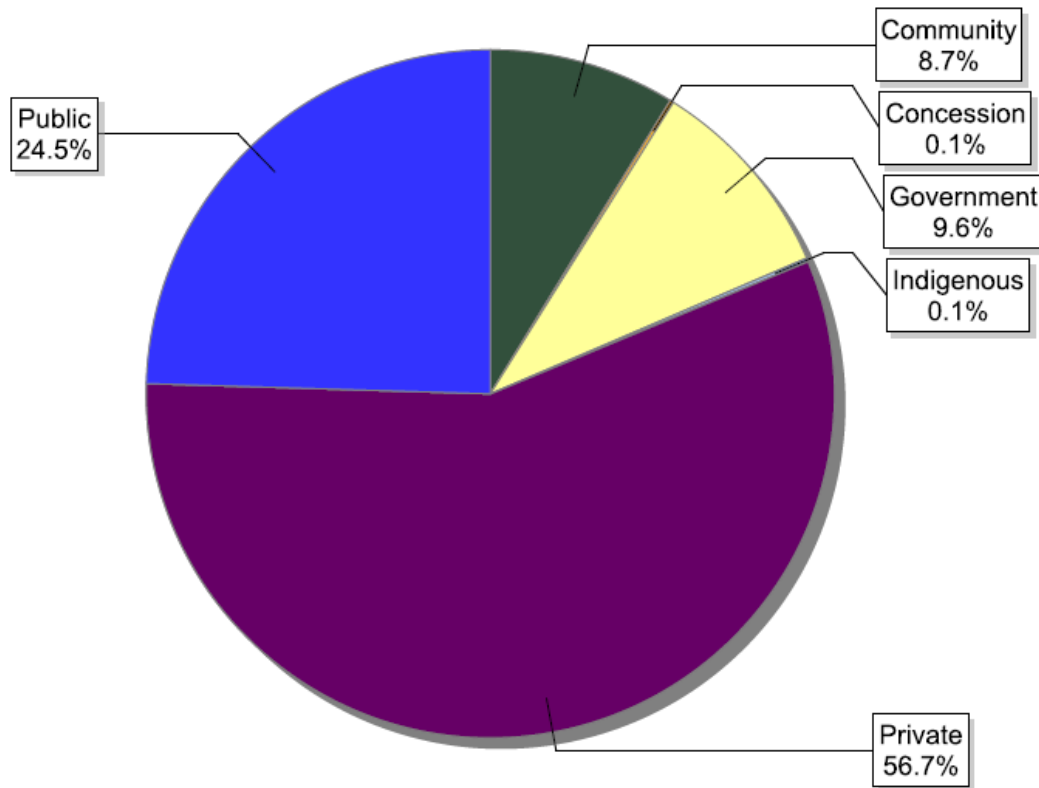

FSC certificates by tenure ownership: number of certificates globally

Information as of 17/09/2012	Number of Certificates
Community	101
Concession	2
Government	111
Indigenous	2
Private	655
Public	283
Total	1154