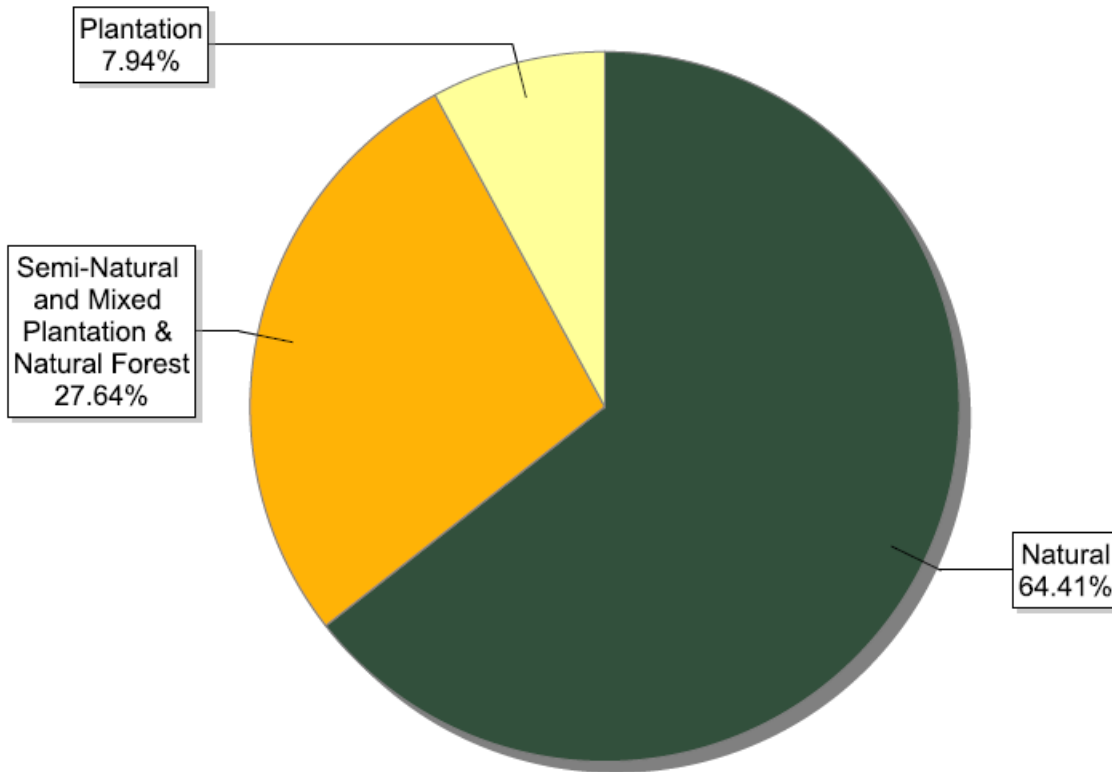

FSC certificates by forest type: global certified area

Information as of 17/09/2012	Forest area (million ha)
Natural	106.03
Plantation	13.07
Semi-Natural and Mixed Plantation & Natural Forest	45.51
Total	164.61