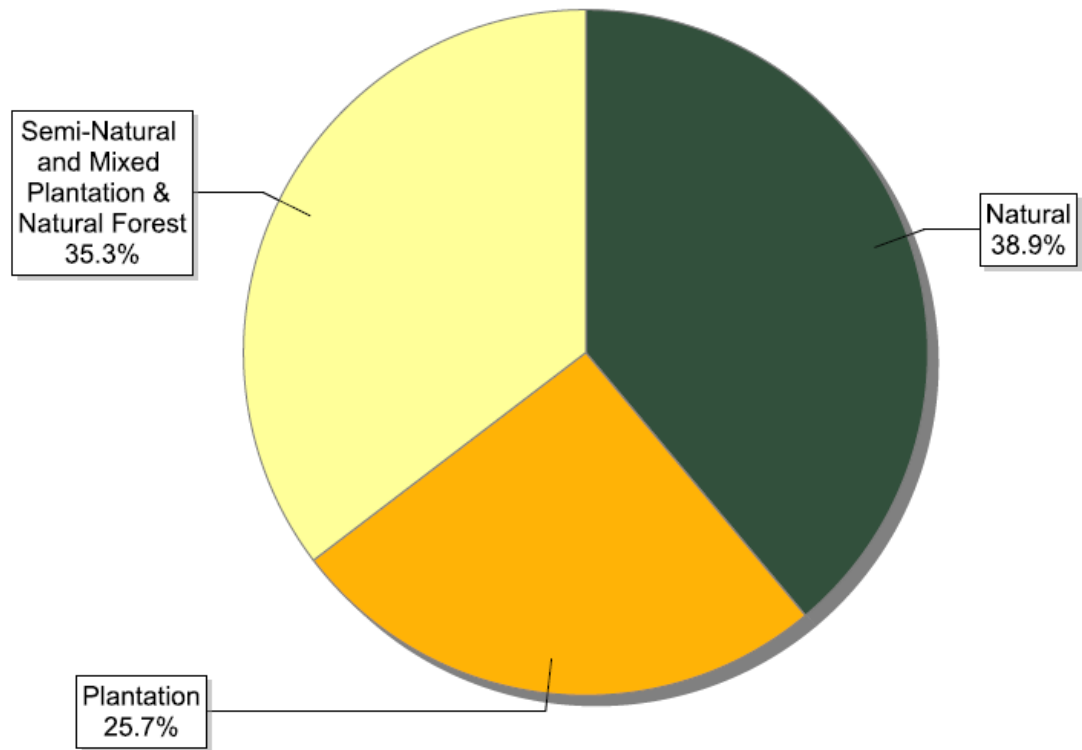

FSC certificates by forest type: number of certificates globally

Information as of 17/09/2012	Number of certificates
Natural	449
Plantation	297
Semi-Natural and Mixed Plantation & Natural Forest	408
Total	1154