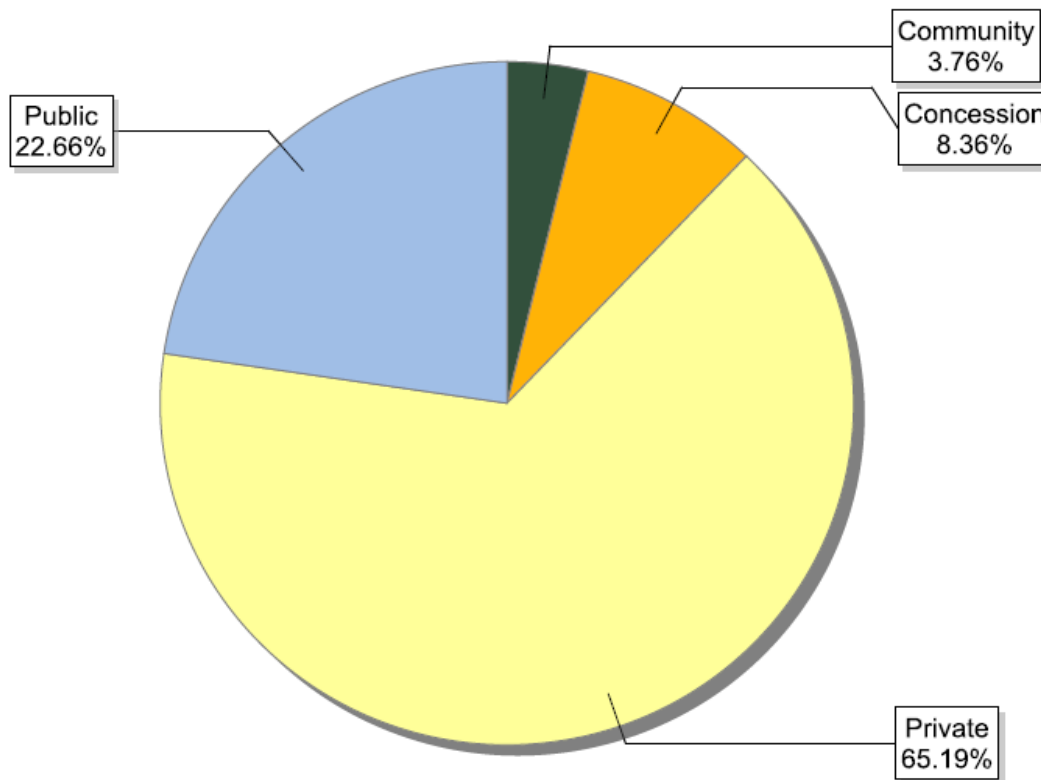

FSC certificates by tenure management: global certified area

Information as of 17/09/2012	Forest area (million ha)
Community	6.19
Concession	13.78
Private	107.33
Public	37.32
Total	164.61