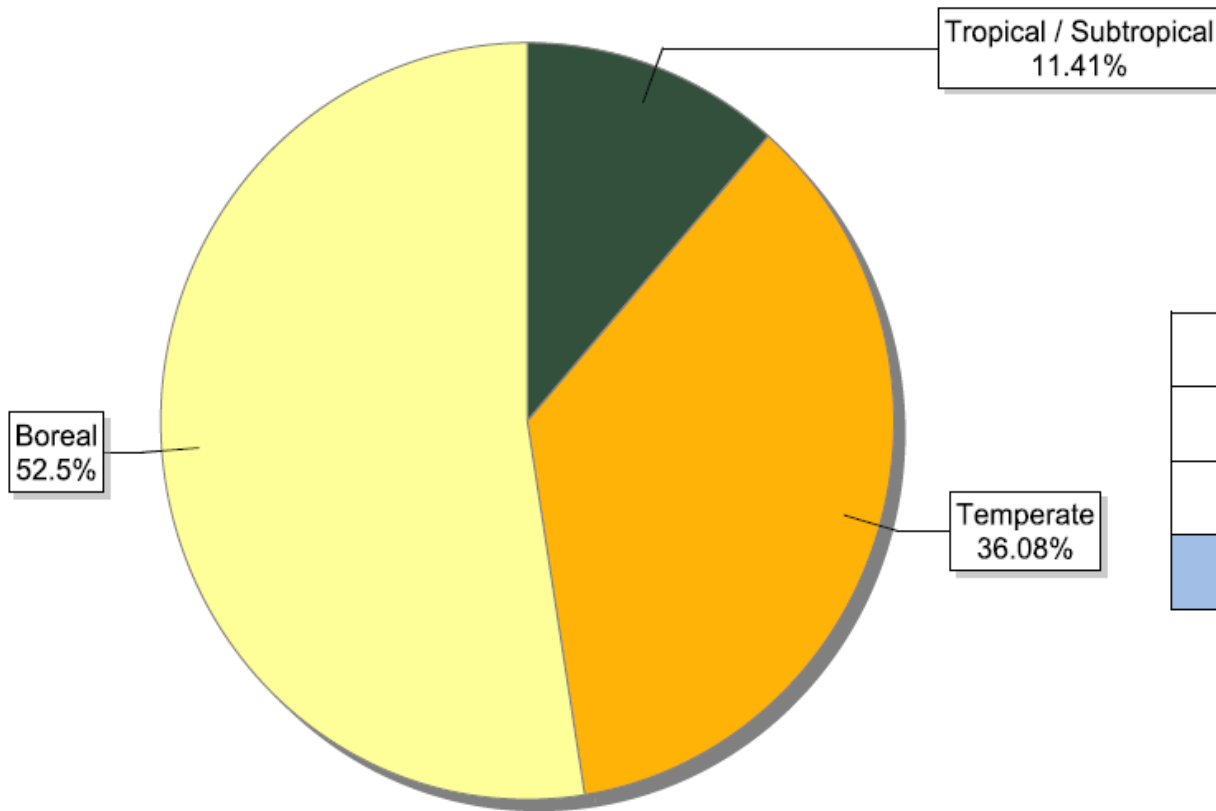

FSC certificates by biomes: global certified area

Information as of 15/10/2012	Forest area (million ha)
Boreal	87.55
Temperate	60.16
Tropical / Subtropical	19.03
Total	166.74