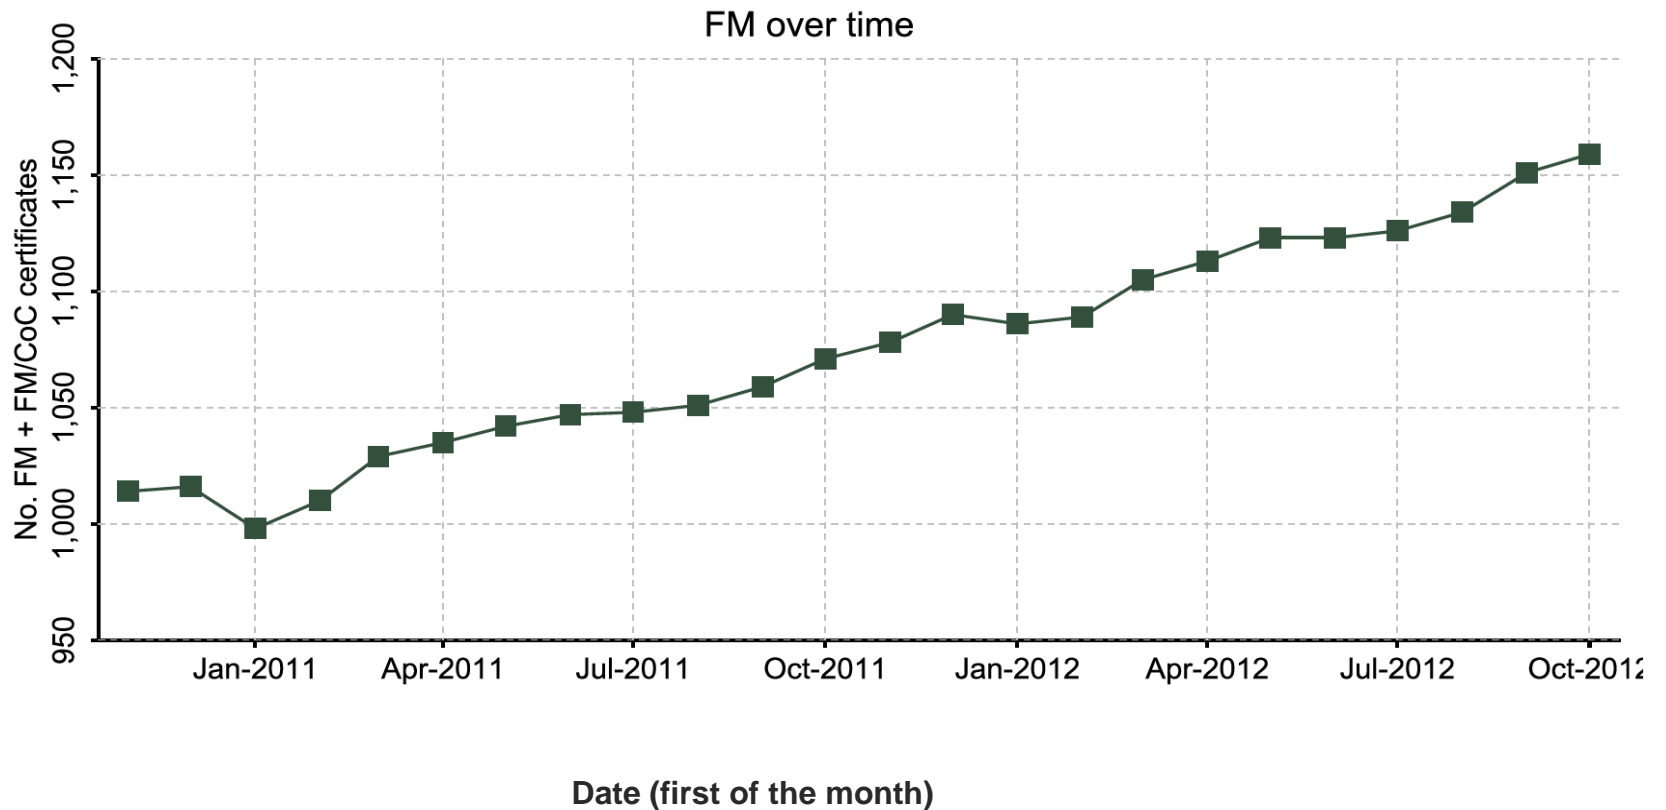

Global FSC chain of custody certificates: by region

EL SALVADOR	1
GUATEMALA	15
HONDURAS	5
NICARAGUA	6
PANAMA	1
PARAGUAY	4
PERU	29
URUGUAY	31
VENEZUELA	2
Grand total	1251

North America	No.
CANADA	987
MEXICO	65
PUERTO RICO	4
UNITED STATES	3555
Grand total	4611

Oceania	No.
AUSTRALIA	294
BRUNEI DARUSSALAM	1
GUAM	1
NEW ZEALAND	147
PAPUA NEW GUINEA	3
Grand total	446

Information as of 15/10/2012

No. countries: 107

Total no. certificates: 24242

FSC forest management certificate growth since 2010 (FM and FM/CoC)