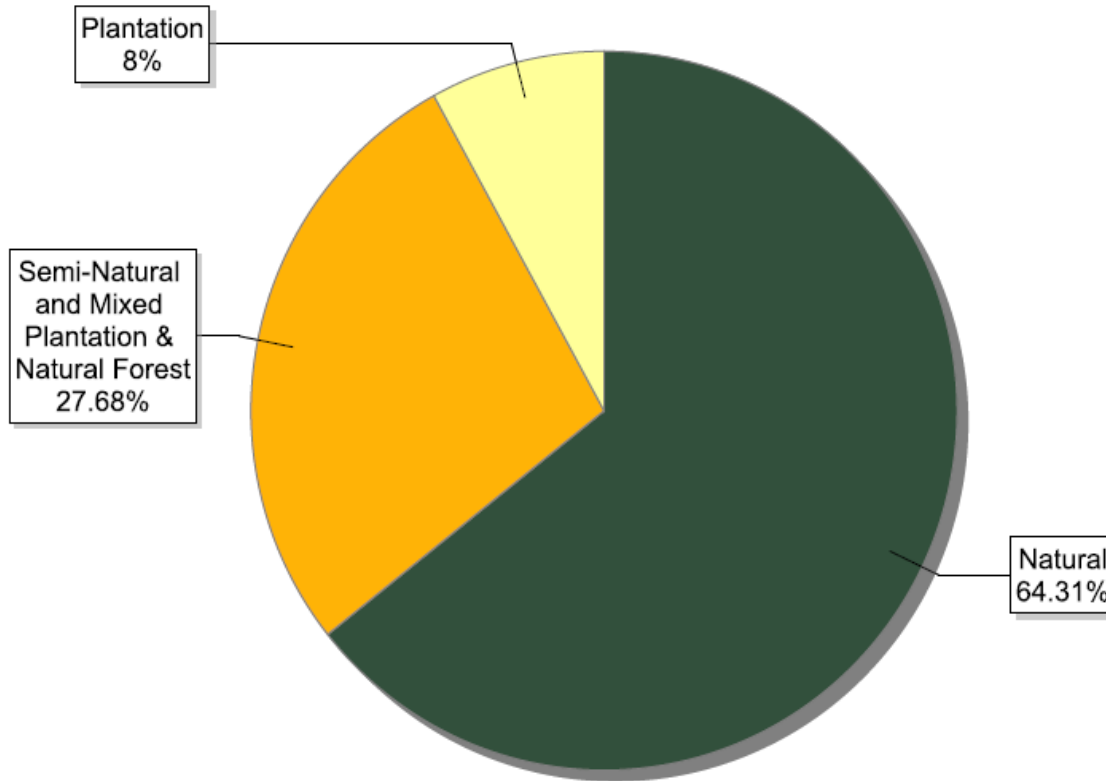

FSC certificates by forest type: global certified area

Information as of 15/10/2012	Forest area (million ha)
Natural	107.23
Plantation	13.35
Semi-Natural and Mixed Plantation & Natural Forest	46.16
Total	166.74