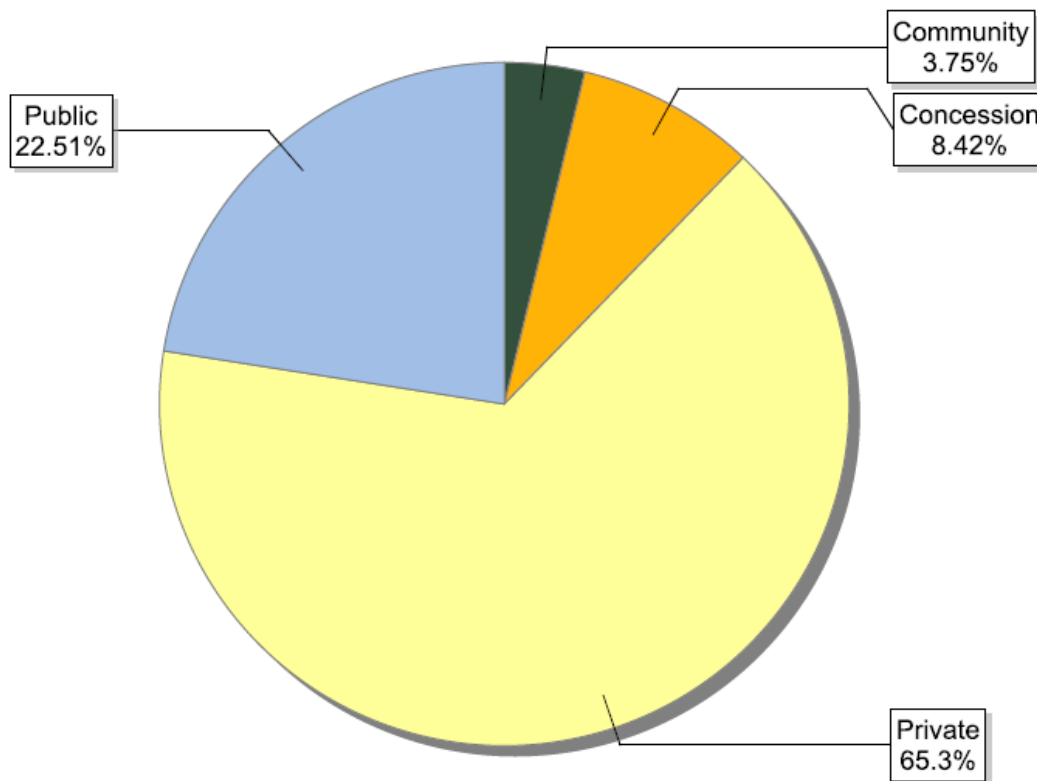

FSC certificates by tenure management: global certified area

Information as of 15/10/2012	Forest area (million ha)
Community	6.26
Concession	14.04
Private	108.90
Public	37.54
Total	166.74