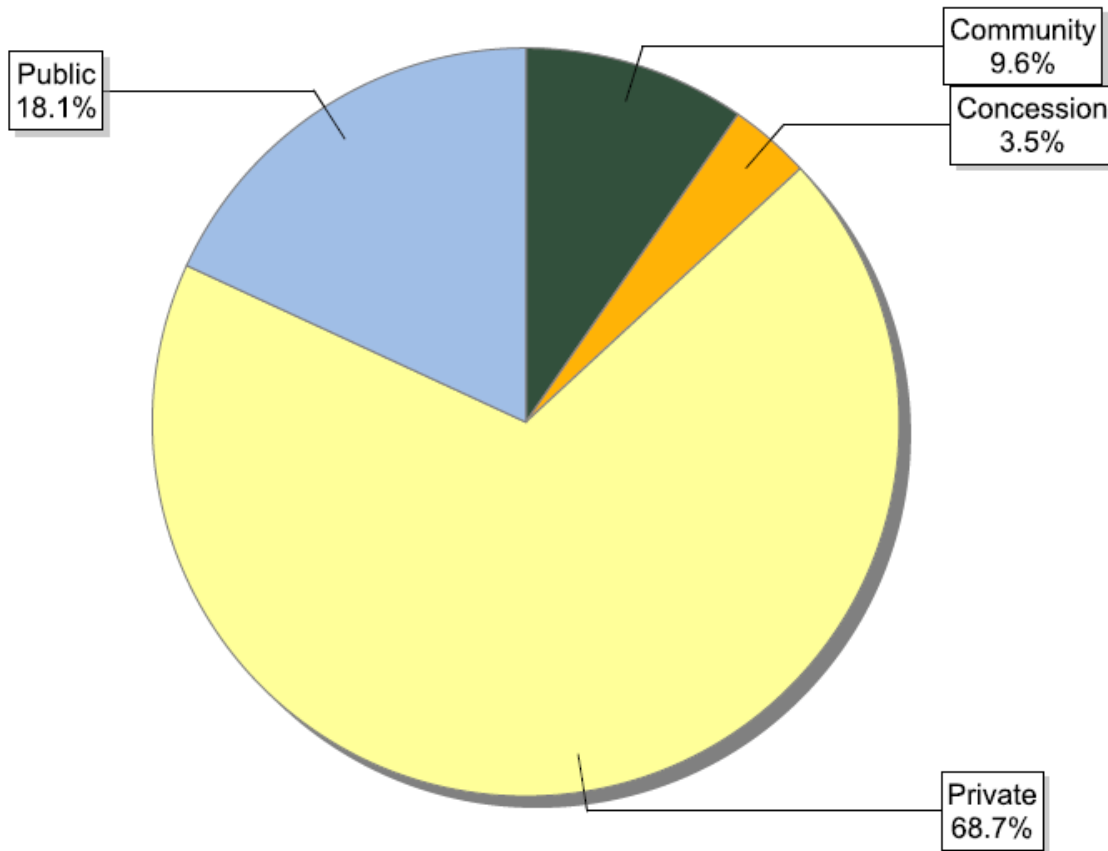

FSC certificates by tenure management: number of certificates globally

Information as of 15/10/2012	Number of Certificates
Community	112
Concession	41
Private	800
Public	211
Total	1164