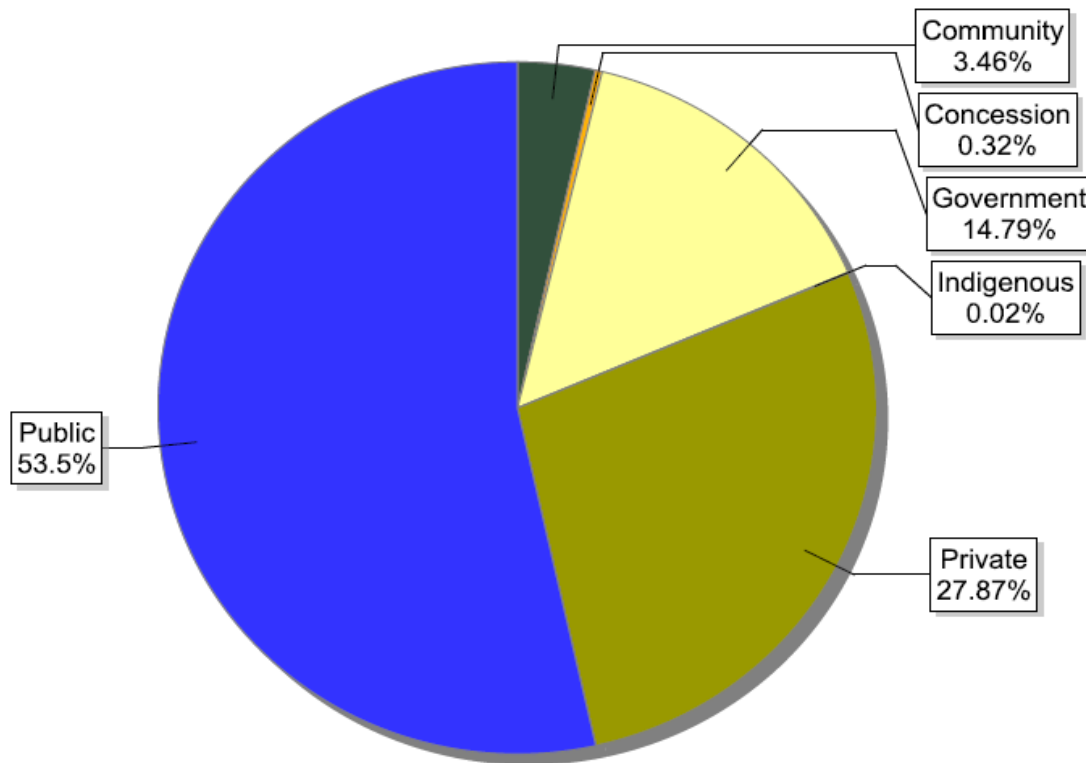

FSC certificates by tenure ownership: global certified area

Information as of 15/10/2012	Forest area (million ha)
Community	5.78
Concession	0.54
Government	24.67
Indigenous	0.05
Private	46.48
Public	89.21
Total	166.74