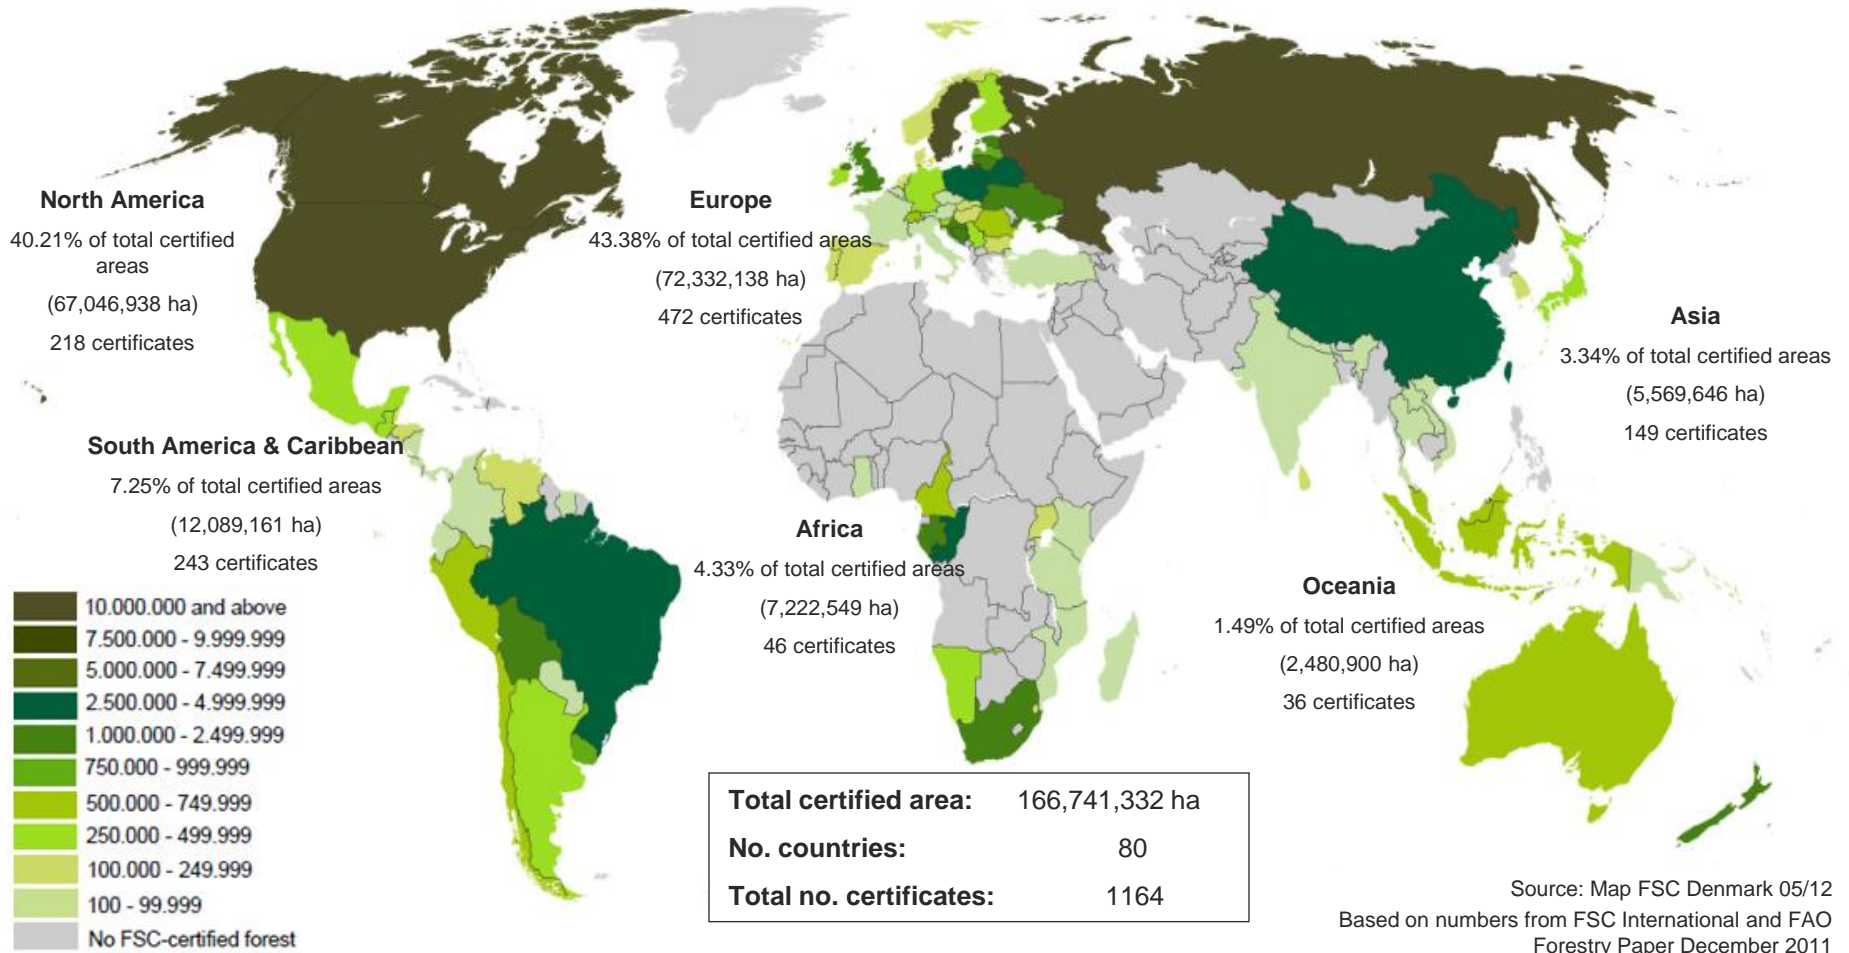

# Global FSC certificates: type and distribution

November 2012

### Global FSC certified forest area: by region

Source: Map FSC Denmark 05/12  
Based on numbers from FSC International and FAO Forestry Paper December 2011

### Global FSC certified forest area: by region

Africa	Total area (ha)	No.
CAMEROON	727,707	4
CONGO, THE REPUBLIC OF	2,478,943	3
GABON	1,873,505	3
GHANA	1,568	1
KENYA	628	1
MADAGASCAR	1,000	1
MOZAMBIQUE	5,310	1
NAMIBIA	275,173	3
SOUTH AFRICA	1,528,087	20
SWAZILAND	110,897	3
TANZANIA, UNITED	112,779	2
UGANDA	108,954	4
<b>Grand total</b>	<b>7,222,549</b>	<b>46</b>

Latin America & Caribbean	No.
ARGENTINA	82
BELIZE	4
BOLIVIA	20
BRAZIL	917
BRITISH VIRGIN ISLANDS	5
CAYMAN ISLANDS	1
CHILE	94
COLOMBIA	27
COSTA RICA	4
ECUADOR	3