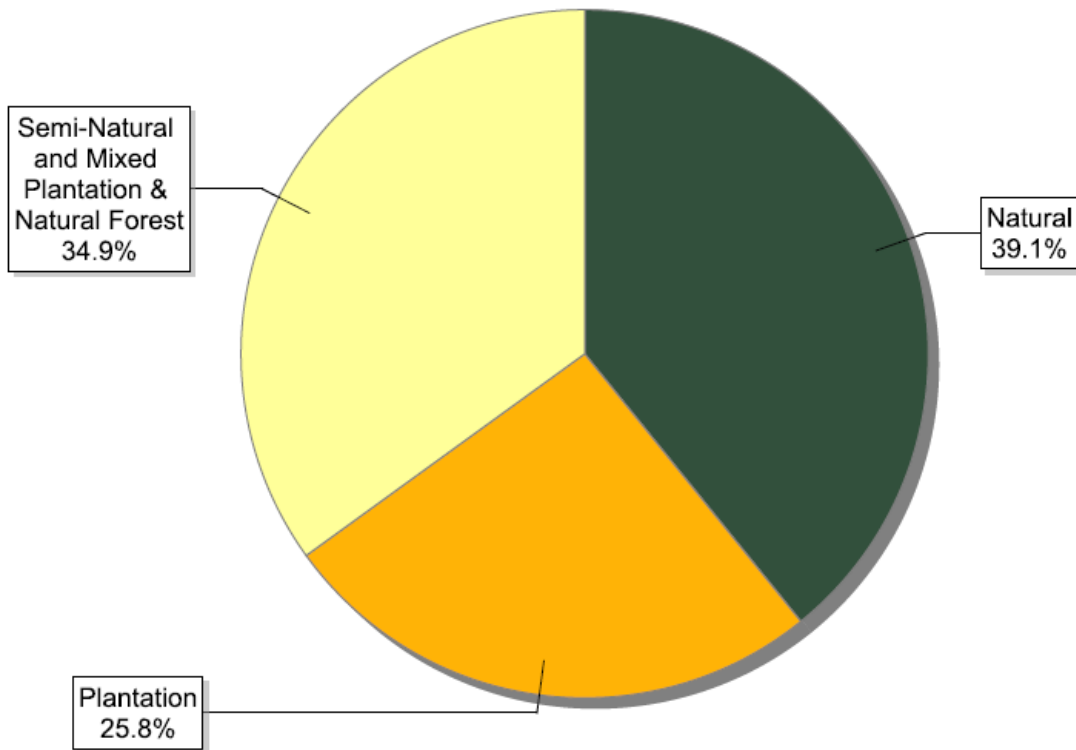

FSC certificates by forest type: number of certificates globally

Information as of 15/10/2012	Number of certificates
Natural	456
Plantation	301
Semi-Natural and Mixed Plantation & Natural Forest	407
Total	1164