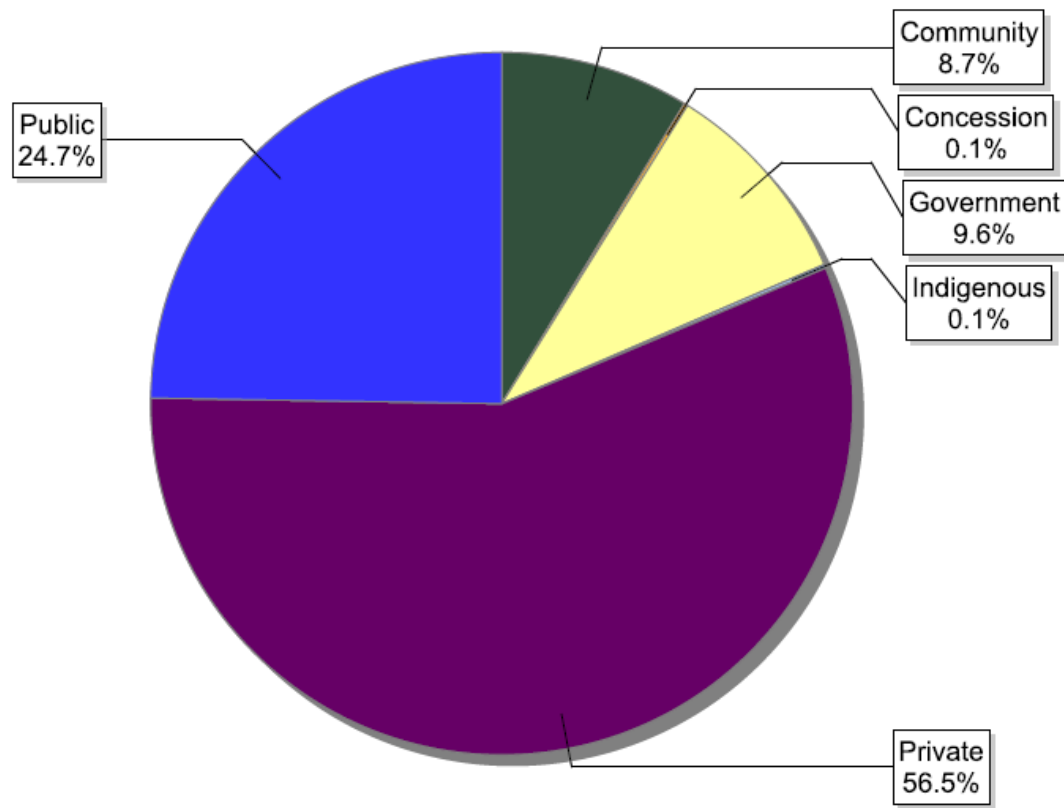

FSC certificates by tenure ownership: number of certificates globally

Information as of 15/11/2012	Number of Certificates
Community	102
Concession	2
Government	113
Indigenous	2
Private	663
Public	290
Total	1172