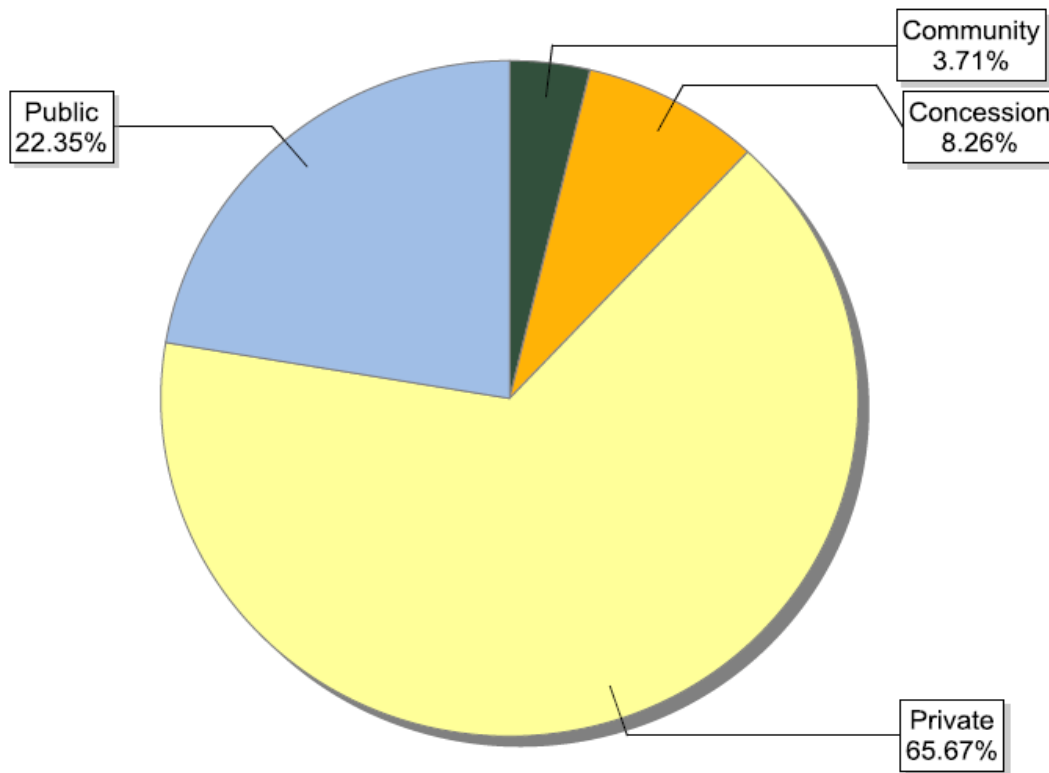

FSC certificates by tenure management: global certified area

Information as of 15/11/2012	Forest area (million ha)
Community	6.29
Concession	13.99
Private	111.20
Public	37.84
Total	169.32