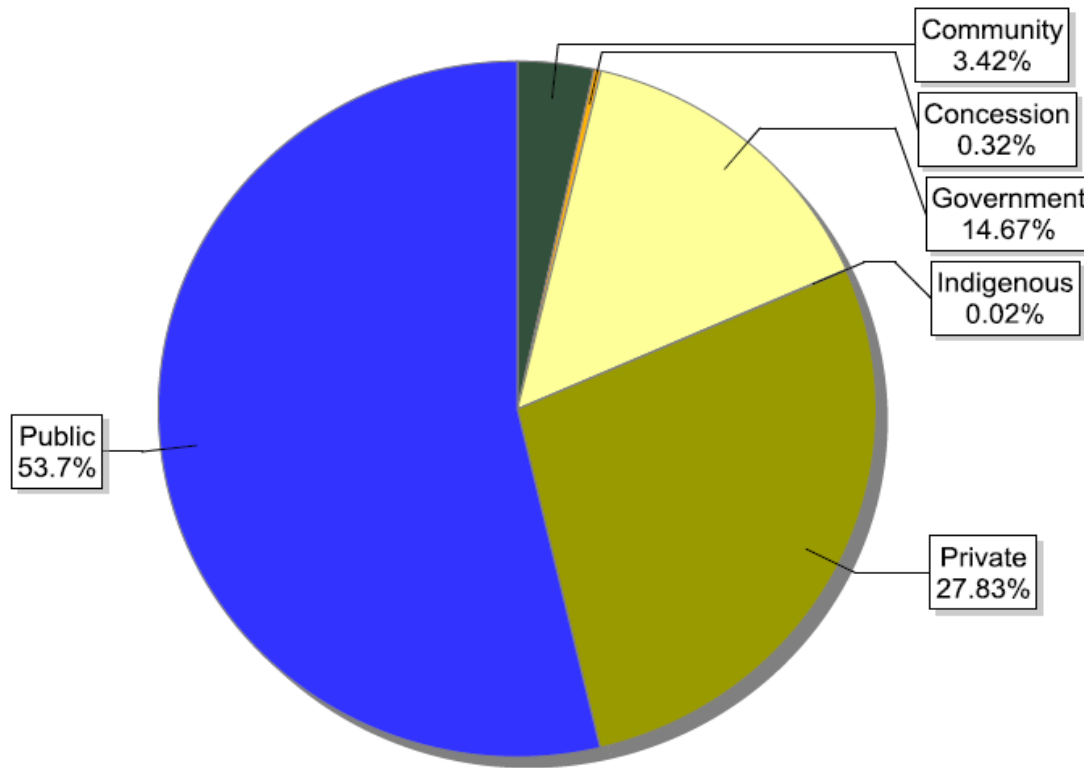

FSC certificates by tenure ownership: global certified area

Information as of 15/11/2012	Forest area (million ha)
Community	5.80
Concession	0.54
Government	24.85
Indigenous	0.05
Private	47.14
Public	90.94
Total	169.32