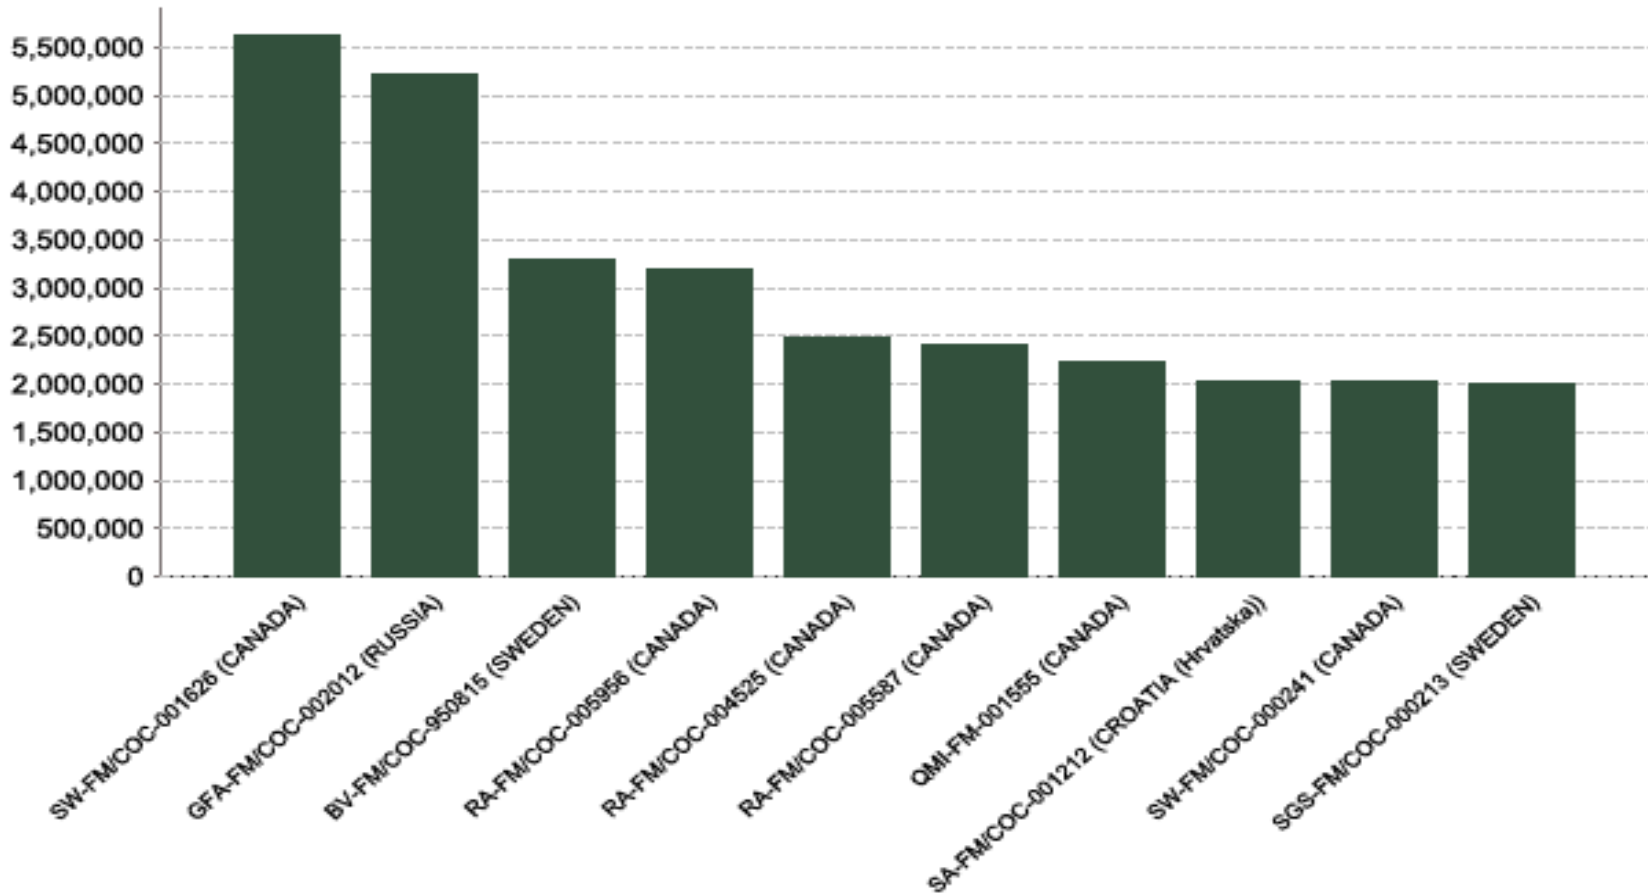

Ten largest FSC certificates