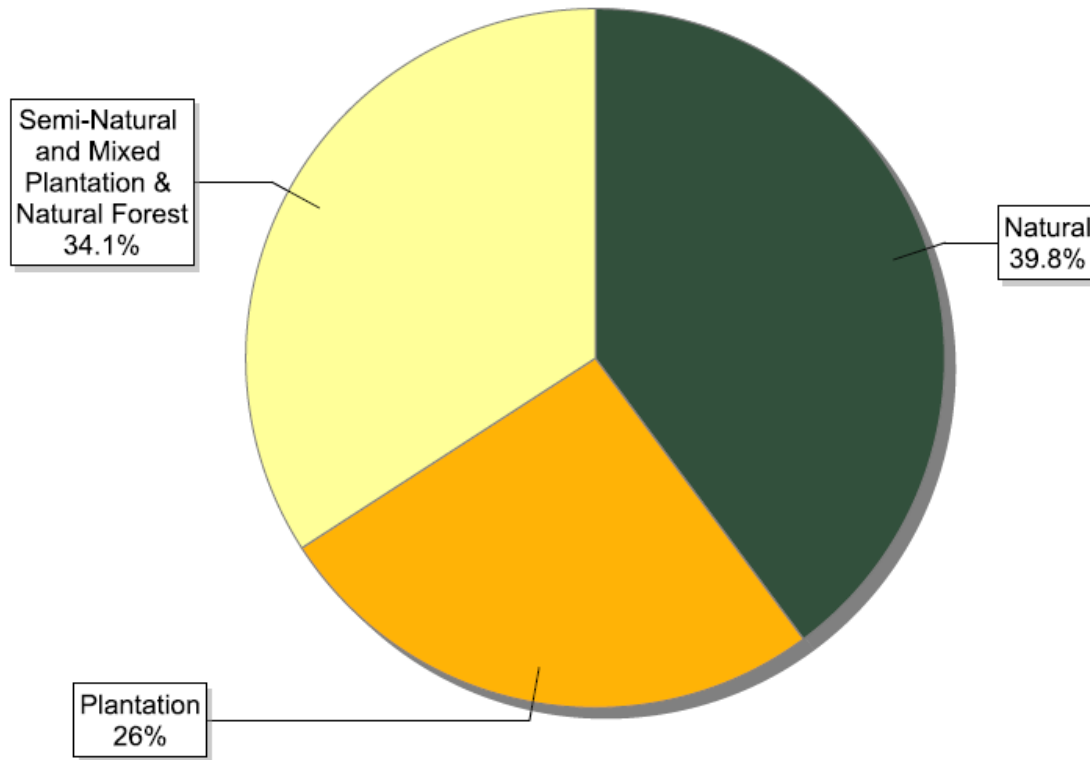

FSC certificates by forest type: number of certificates globally

Information as of 15/11/2012	Number of certificates
Natural	467
Plantation	305
Semi-Natural and Mixed Plantation & Natural Forest	400
Total	1172