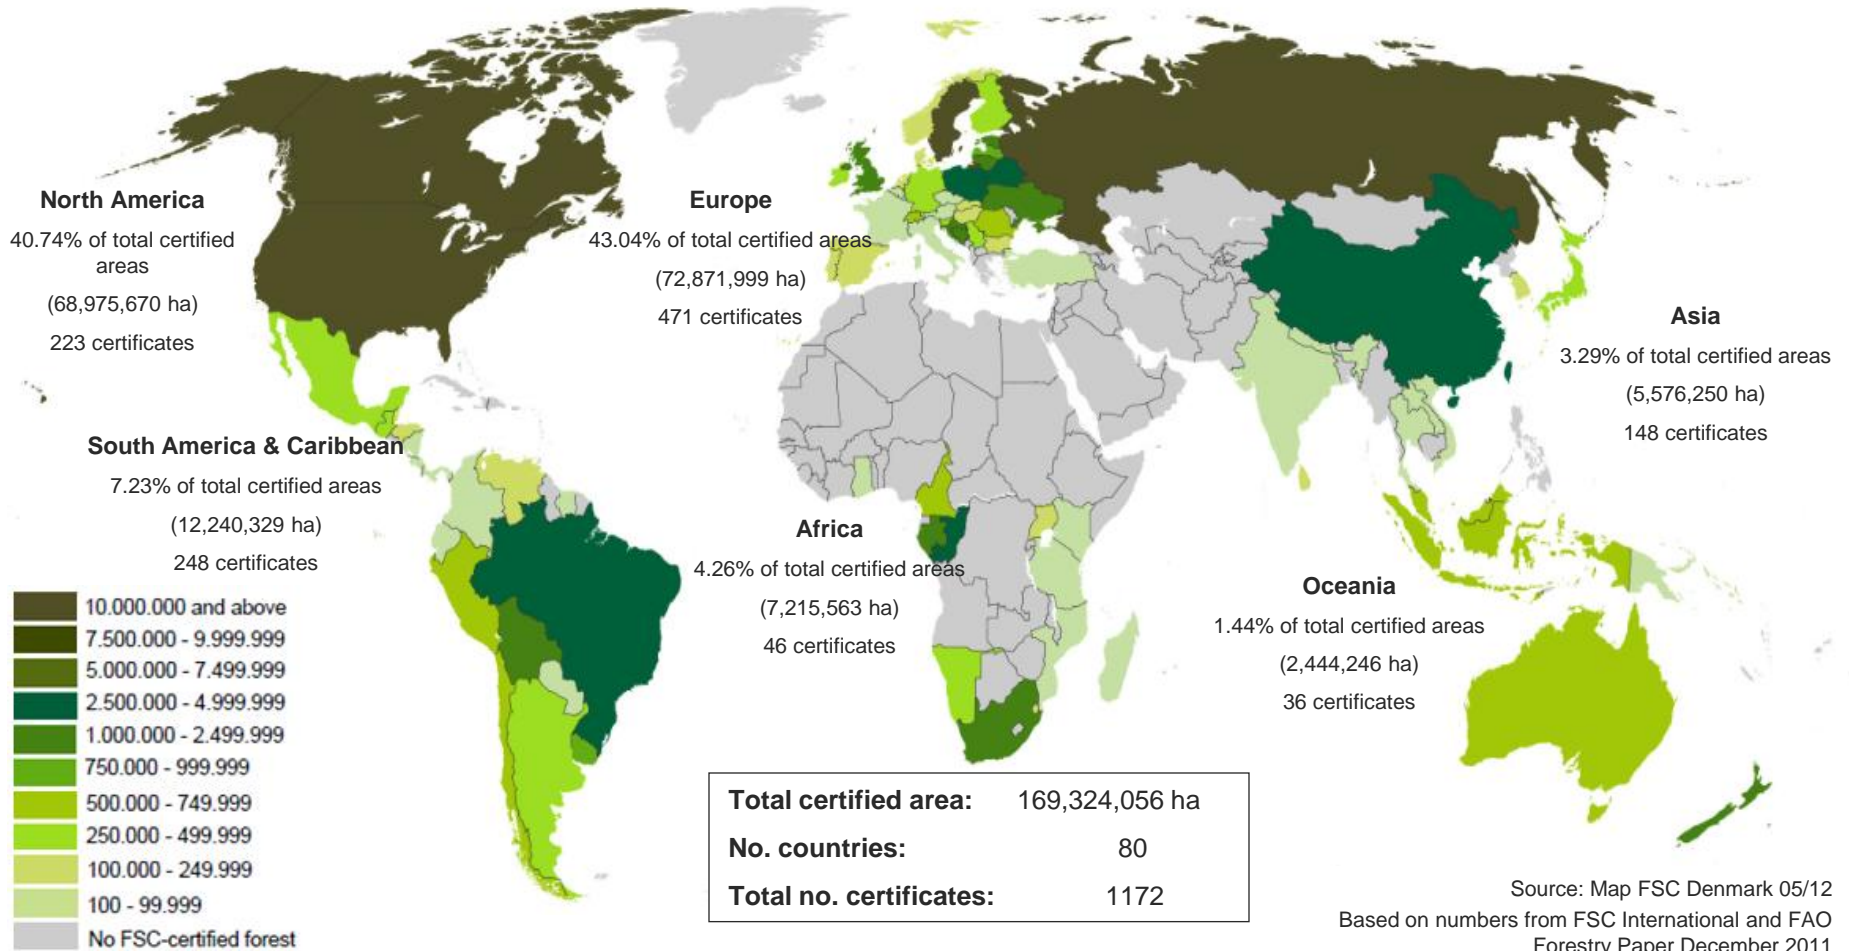

Global FSC certificates: type and distribution

December 2012

Global FSC certified forest area: by region

Source: Map FSC Denmark 05/12
Based on numbers from FSC International and FAO Forestry Paper December 2011

Global FSC certified forest area: by region

Africa	Total area (ha)	No.
CAMEROON	727,707	4
CONGO, THE REPUBLIC OF	2,478,943	3
GABON	1,873,505	3
GHANA	1,566	1
KENYA	628	1
MADAGASCAR	1,000	1
MOZAMBIQUE	5,310	1
NAMIBIA	275,173	3
SOUTH AFRICA	1,551,677	21
SWAZILAND	80,321	2
TANZANIA, UNITED	112,779	2
UGANDA	108,954	4
Grand total	7,215,563	46

UKRAINE	1,454,983	8
UNITED KINGDOM	1,579,701	56
Grand total	72,871,999	471

Latin America & Caribbean	Total area (ha)	No.
ARGENTINA	305,137	17
BELIZE	169,932	2
BOLIVIA	1,272,311	12
BRAZIL	7,203,517	93
CHILE	508,213	19
COLOMBIA	93,532	5
COSTA RICA	40,542	15
ECUADOR	53,944	4
GUATEMALA	501,917	12
HONDURAS	152,678	5
NICARAGUA	22,226	6
PANAMA	14,033	9
PARAGUAY	19,487	2
PERU	818,261	14
SURINAME	89,124	2
URUGUAY	835,842	30
VENEZUELA	139,634	1
Grand total	12,240,329	248

Latin America & Caribbean	No.
ARGENTINA	88
BELIZE	4
BOLIVIA	19
BRAZIL	919
BRITISH VIRGIN ISLANDS	5
CAYMAN ISLANDS	1
CHILE	94
COLOMBIA	26
COSTA RICA	5

Global FSC chain of custody certificates: by region