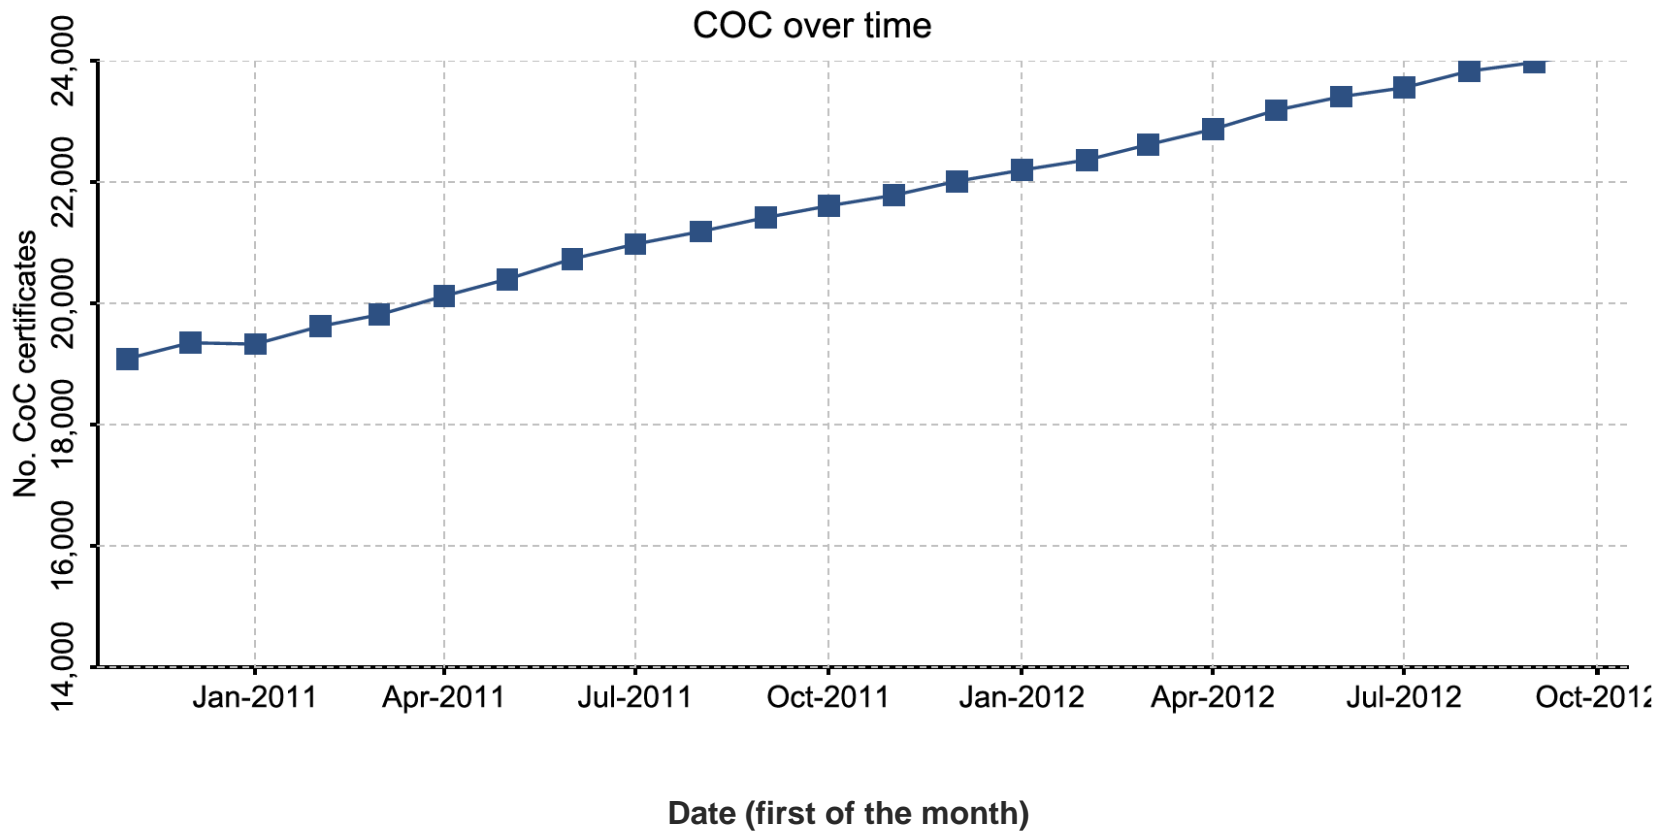

FSC supply chain growth since 2010 (chain of custody certificates – CoC)