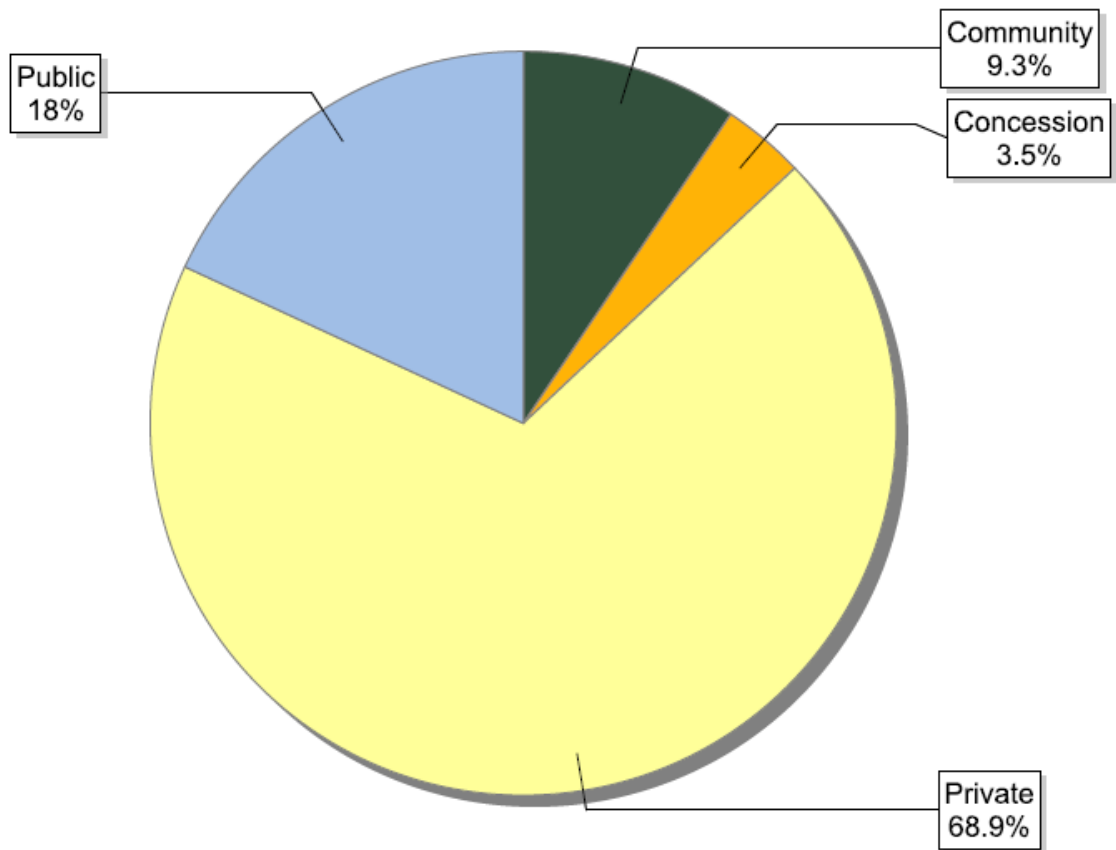

FSC certificates by tenure management: number of certificates globally

Information as of 15/11/2012	Number of Certificates
Community	110
Concession	42
Private	808
Public	212
Total	1172