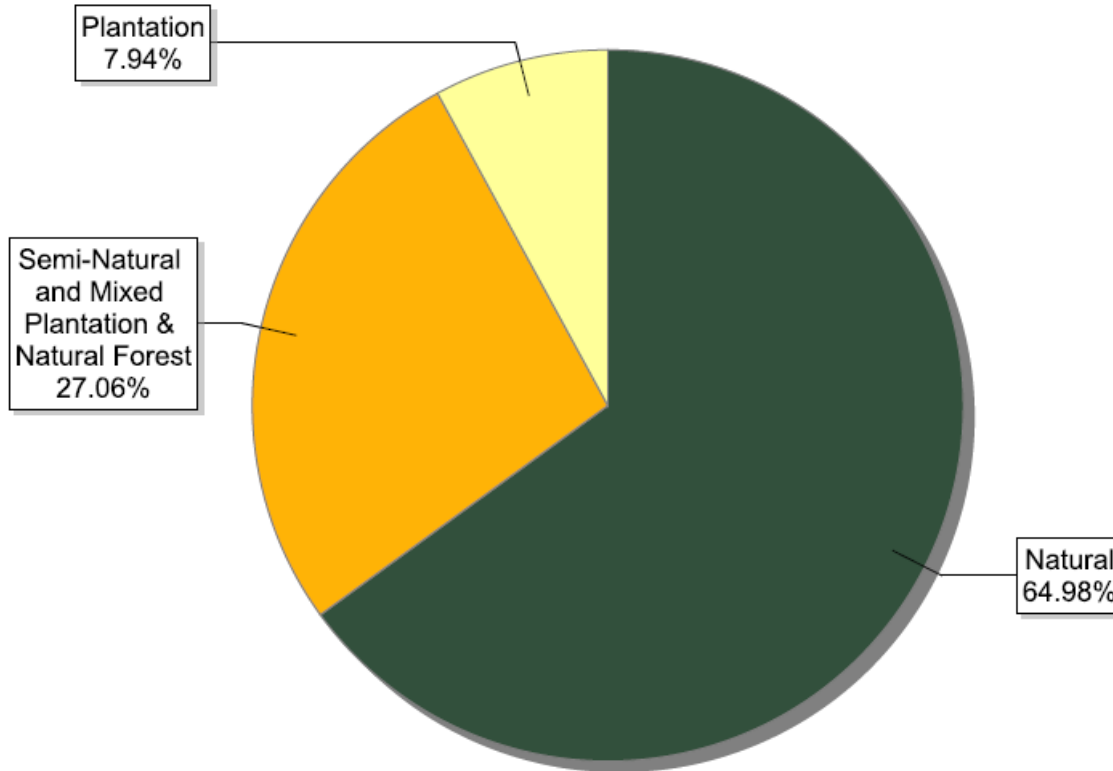

FSC certificates by forest type: global certified area

Information as of 15/11/2012	Forest area (million ha)
Natural	110.04
Plantation	13.46
Semi-Natural and Mixed Plantation & Natural Forest	45.82
Total	169.32