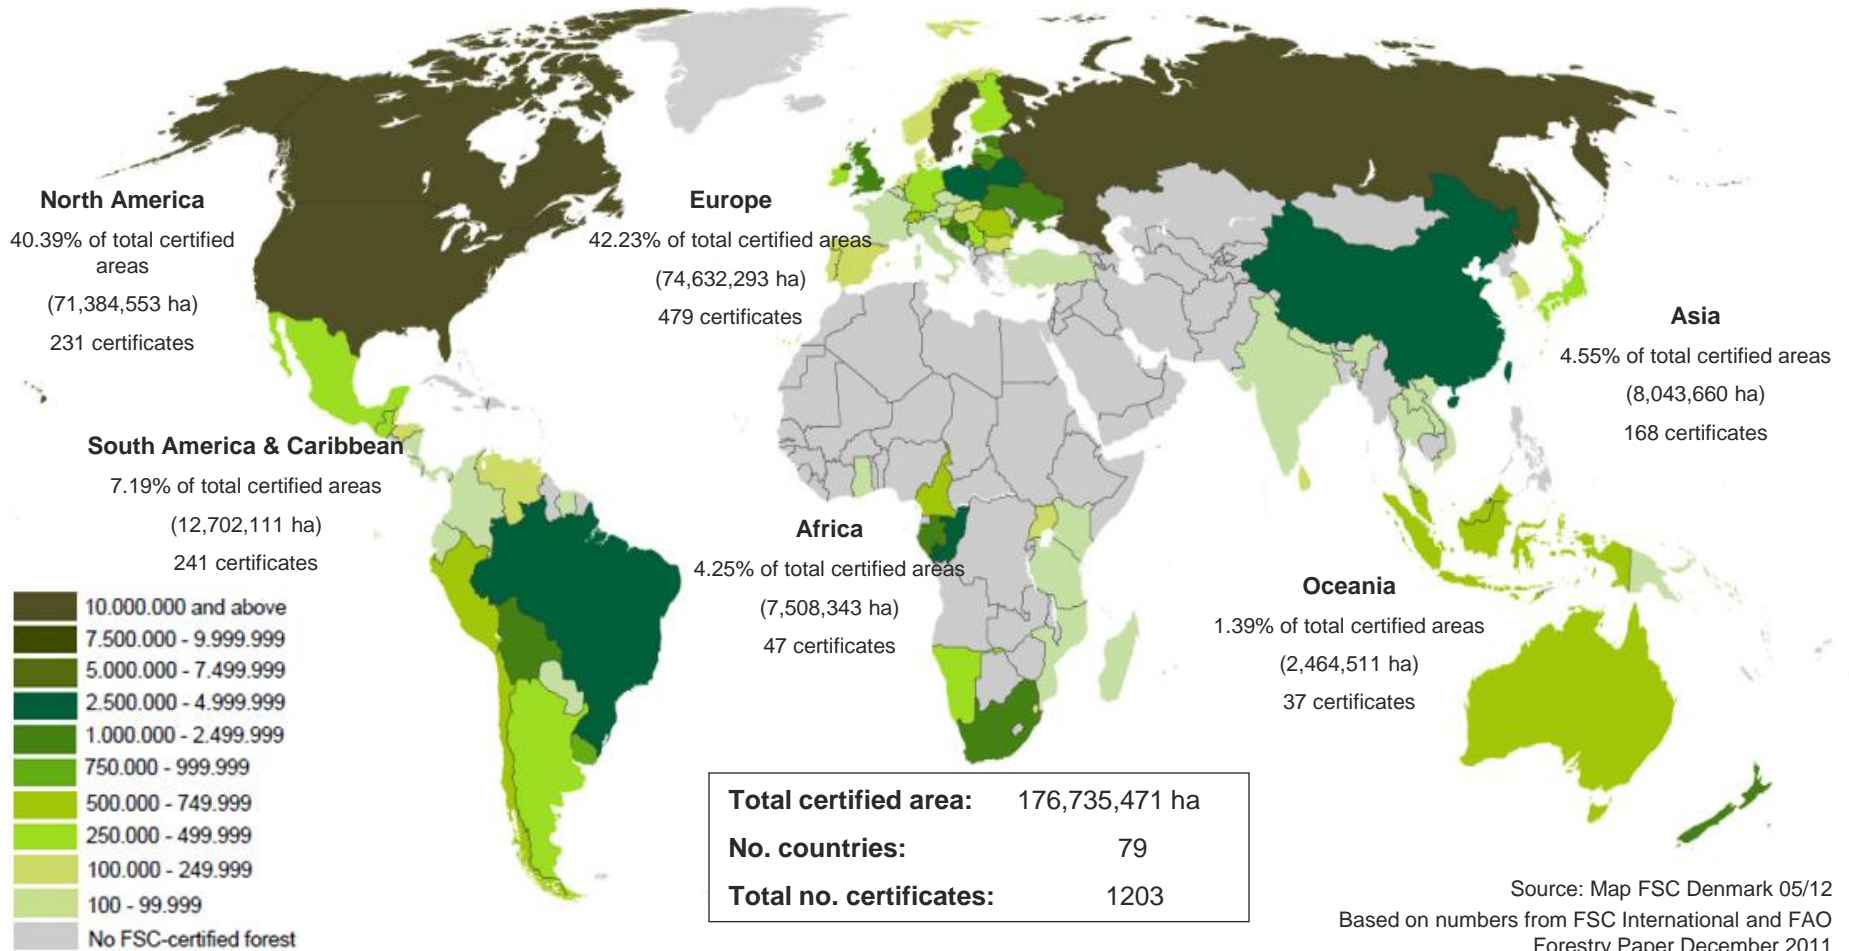

Global FSC certificates: type and distribution

May 2013

Global FSC certified forest area: by region

Source: Map FSC Denmark 05/12
Based on numbers from FSC International and FAO Forestry Paper December 2011

Global FSC certified forest area: by region

Africa	Total area (ha)	No.
CAMEROON	1,013,374	5
CONGO, THE REPUBLIC OF	2,478,943	3
GABON	1,873,505	3
GHANA	1,875	1
KENYA	628	1
MOZAMBIQUE	5,310	1
NAMIBIA	240,837	4
SOUTH AFRICA	1,563,289	20
SWAZILAND	111,049	3
TANZANIA, UNITED	112,779	2
UGANDA	106,954	4
Grand total	7,508,343	47

Latin America & Caribbean	No.
ARGENTINA	90
BELIZE	3
BOLIVIA	24
BRAZIL	951
BRITISH VIRGIN ISLANDS	7
CAYMAN ISLANDS	1
CHILE	99
COLOMBIA	28

Global FSC chain of custody certificates: by region

COSTA RICA	5
ECUADOR	4
EL SALVADOR	1
GUATEMALA	14
HONDURAS	3
NICARAGUA	5
PANAMA	2
PARAGUAY	3
PERU	30
SURINAME	1
URUGUAY	31
VENEZUELA	2
VIRGIN ISLANDS (U.S.)	1
Grand total	1305

Information as of 15/04/2013
 No. countries: 113
 Total no. certificates: 25723

FSC forest management certificate growth since 2011 (FM and FM/CoC)

FSC supply chain growth since 2011 (chain of custody certificates – CoC)