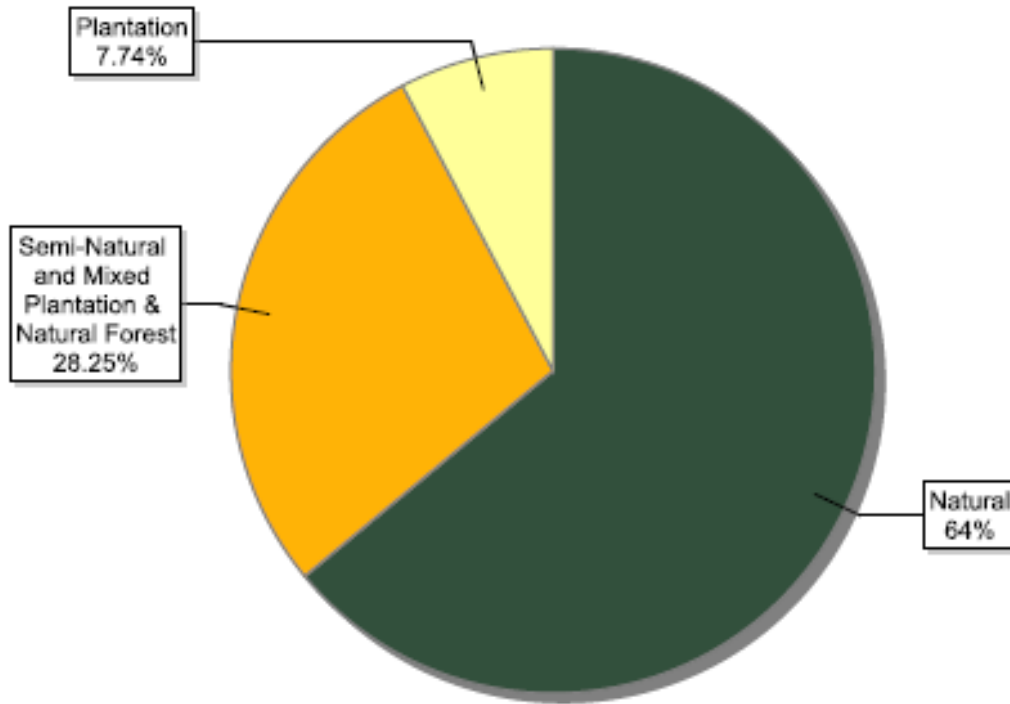

FSC certificates by forest type: global certified area

Information as of 15/04/2013	Forest area (million ha)
Natural	113.12
Plantation	13.68
Semi-Natural and Mixed Plantation & Natural Forest	49.94
Total	176.74