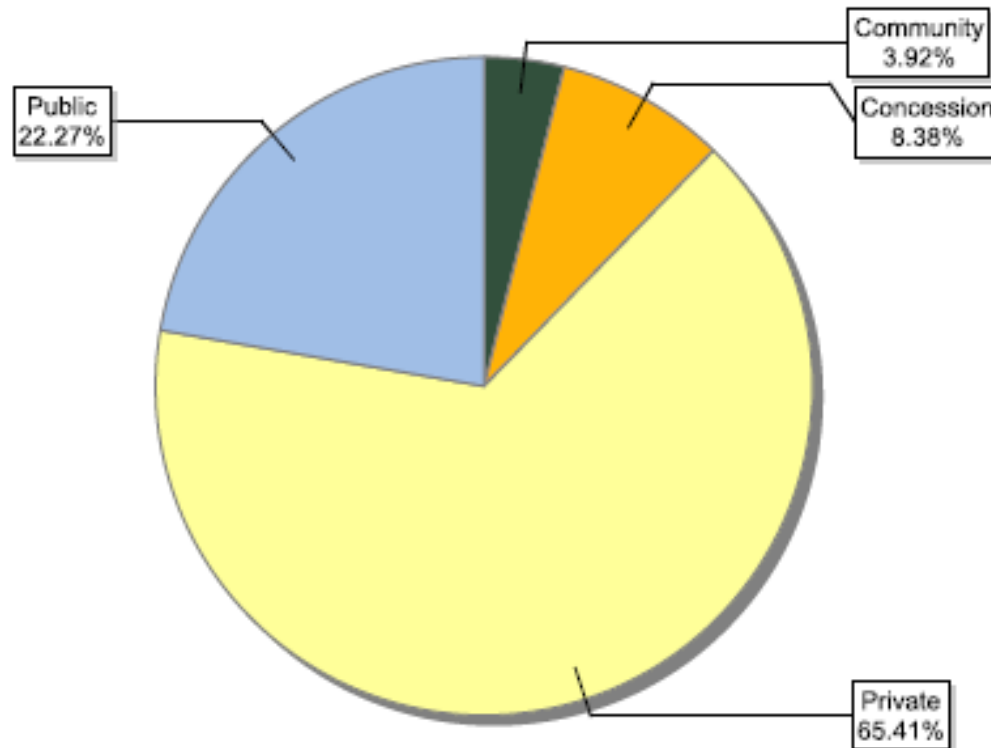

FSC certificates by tenure management: global certified area

Information as of 15/04/2013	Forest area (million ha)
Community	6.93
Concession	14.82
Private	115.61
Public	39.37
Total	176.74