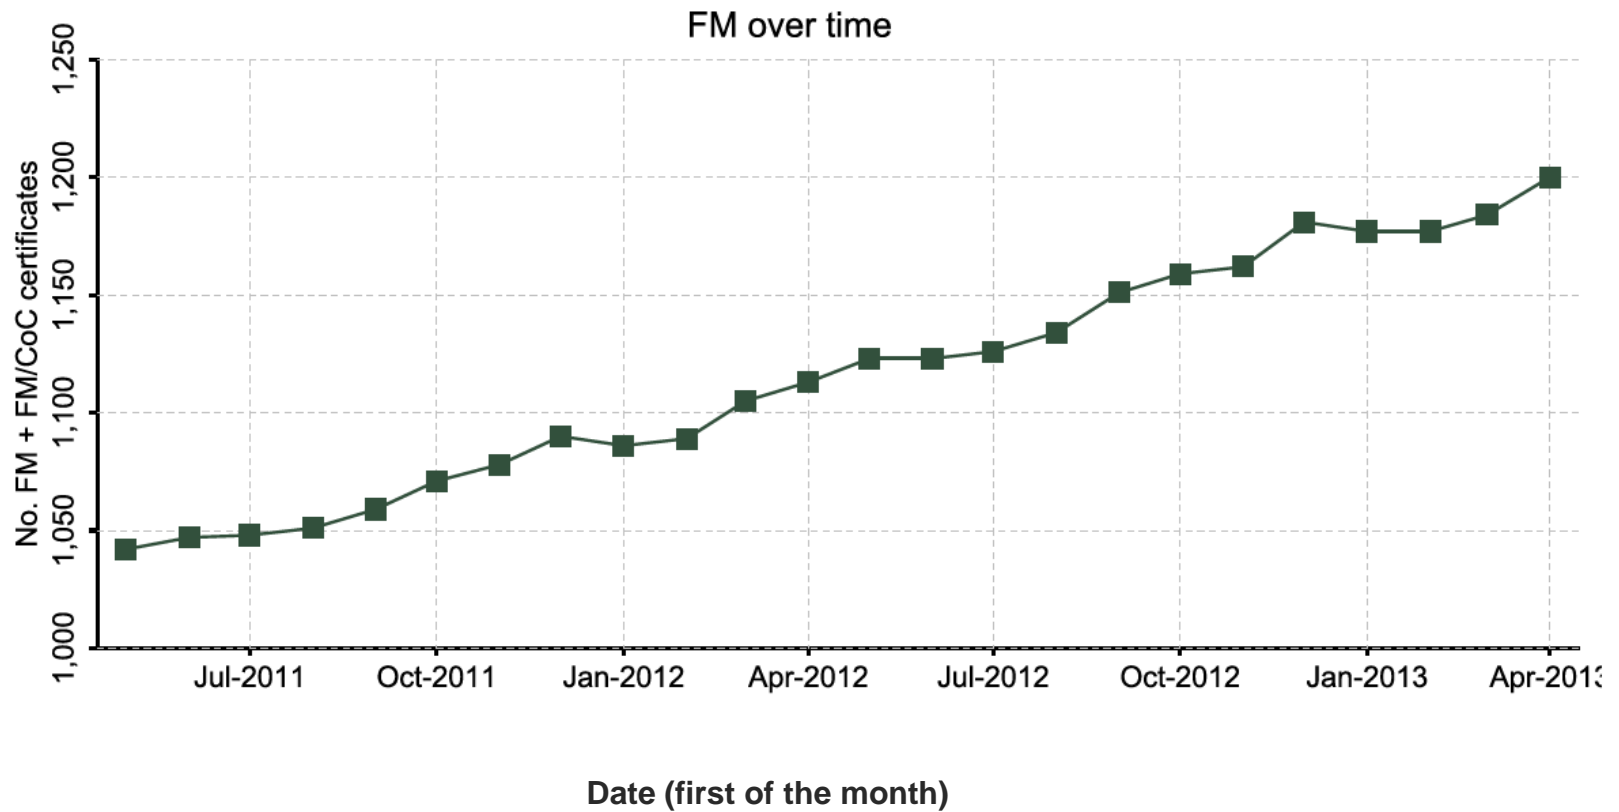

Global FSC chain of custody certificates: by region

COSTA RICA	5
ECUADOR	4
EL SALVADOR	1
GUATEMALA	14
HONDURAS	3
NICARAGUA	5
PANAMA	2
PARAGUAY	3
PERU	30
SURINAME	1
URUGUAY	31
VENEZUELA	2
VIRGIN ISLANDS (U.S.)	1
Grand total	1305

North America	No.
BAHAMAS	1
CANADA	984
MEXICO	65
PUERTO RICO	4
UNITED STATES	3417
Grand total	4471

Oceania	No.
AUSTRALIA	305
BRUNEI DARUSSALAM	1
GUAM	1
NEW ZEALAND	149
PAPUA NEW GUINEA	3
SOLOMON ISLANDS	2
Grand total	482

Information as of 15/04/2013
No. countries: 113
Total no. certificates: 25723

FSC forest management certificate growth since 2011 (FM and FM/CoC)