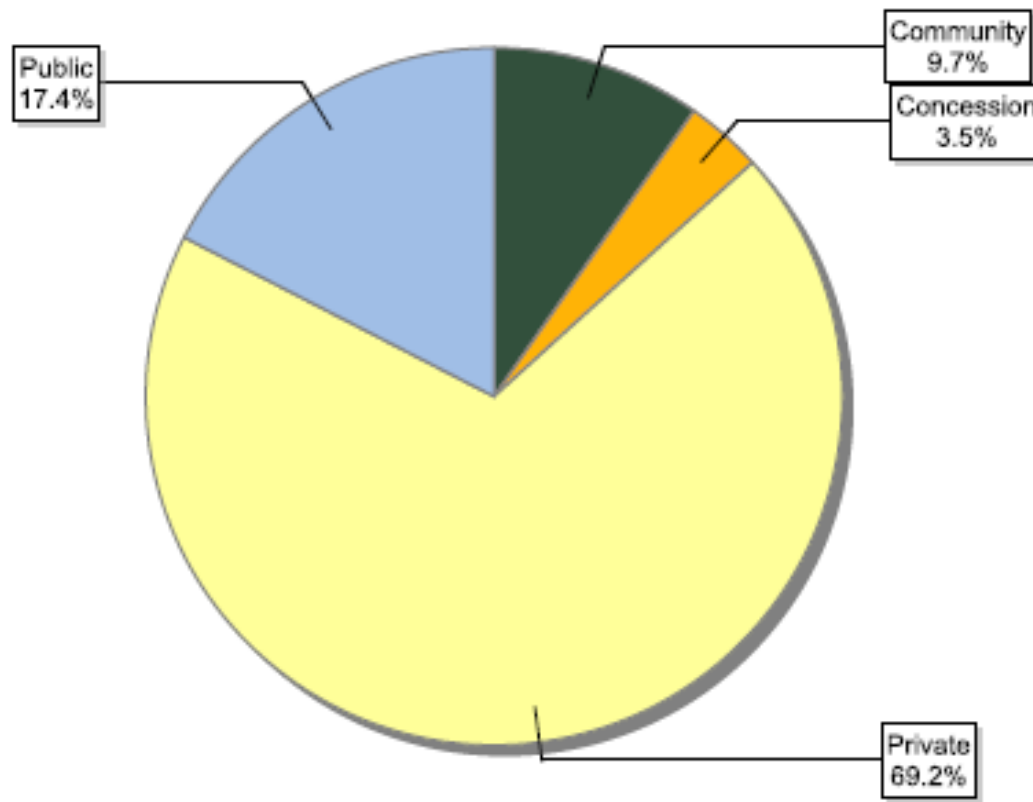

FSC certificates by tenure management: number of certificates globally

Information as of 15/04/2013	Number of Certificates
Community	117
Concession	43
Private	833
Public	210
Total	1203