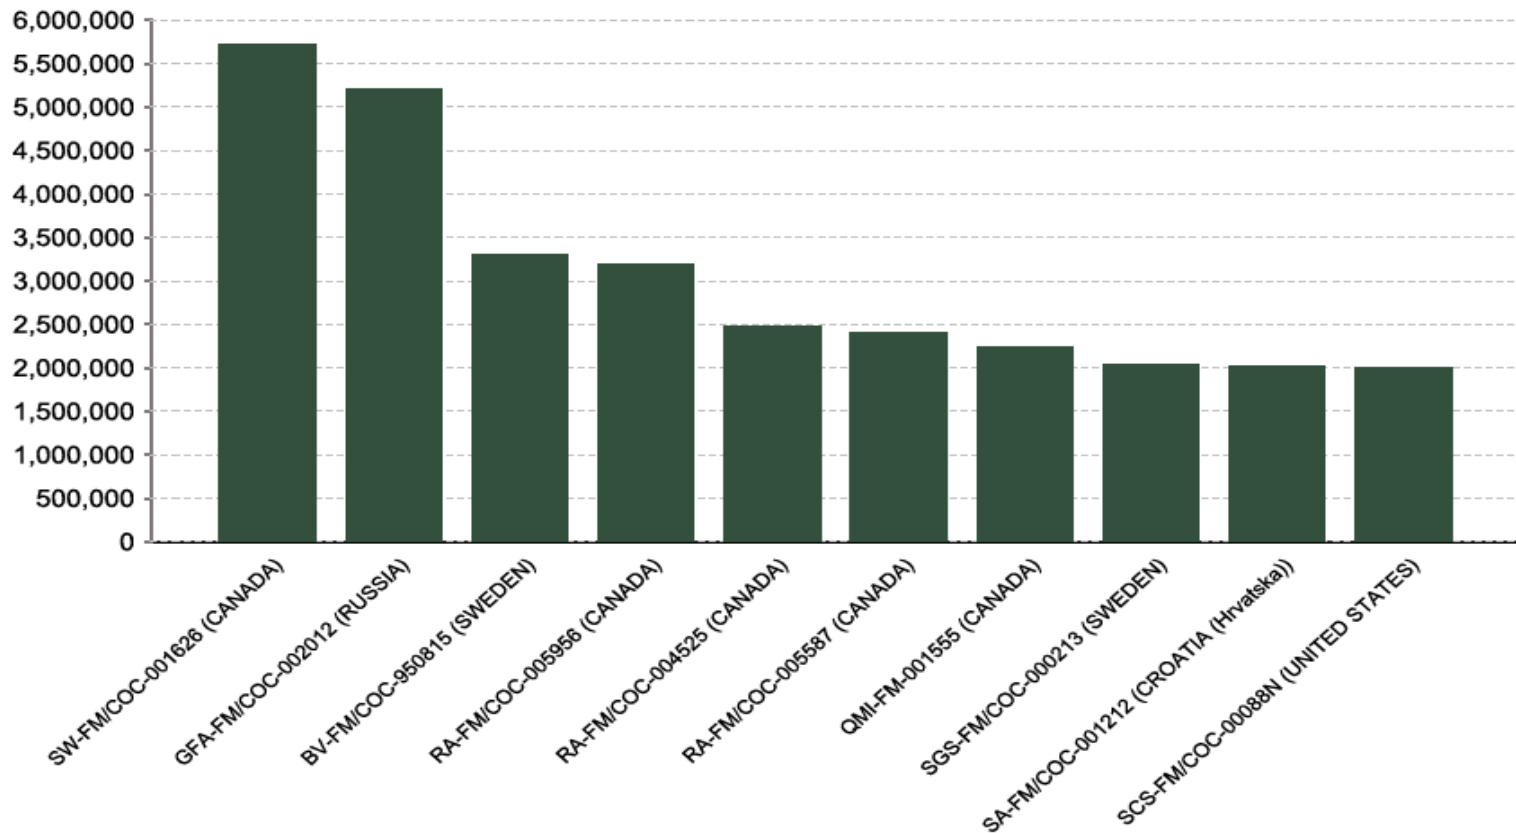

Ten largest FSC certificates