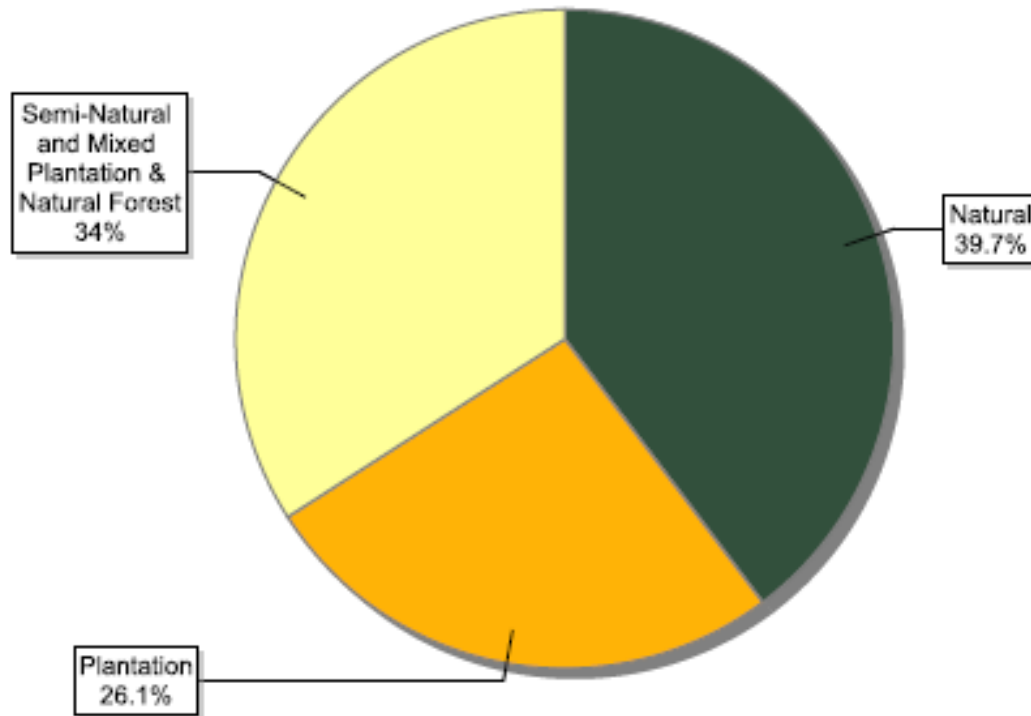

FSC certificates by forest type: number of certificates globally

Information as of 15/04/2013	Number of certificates
Natural	478
Plantation	315
Semi-Natural and Mixed Plantation & Natural Forest	410
Total	1203