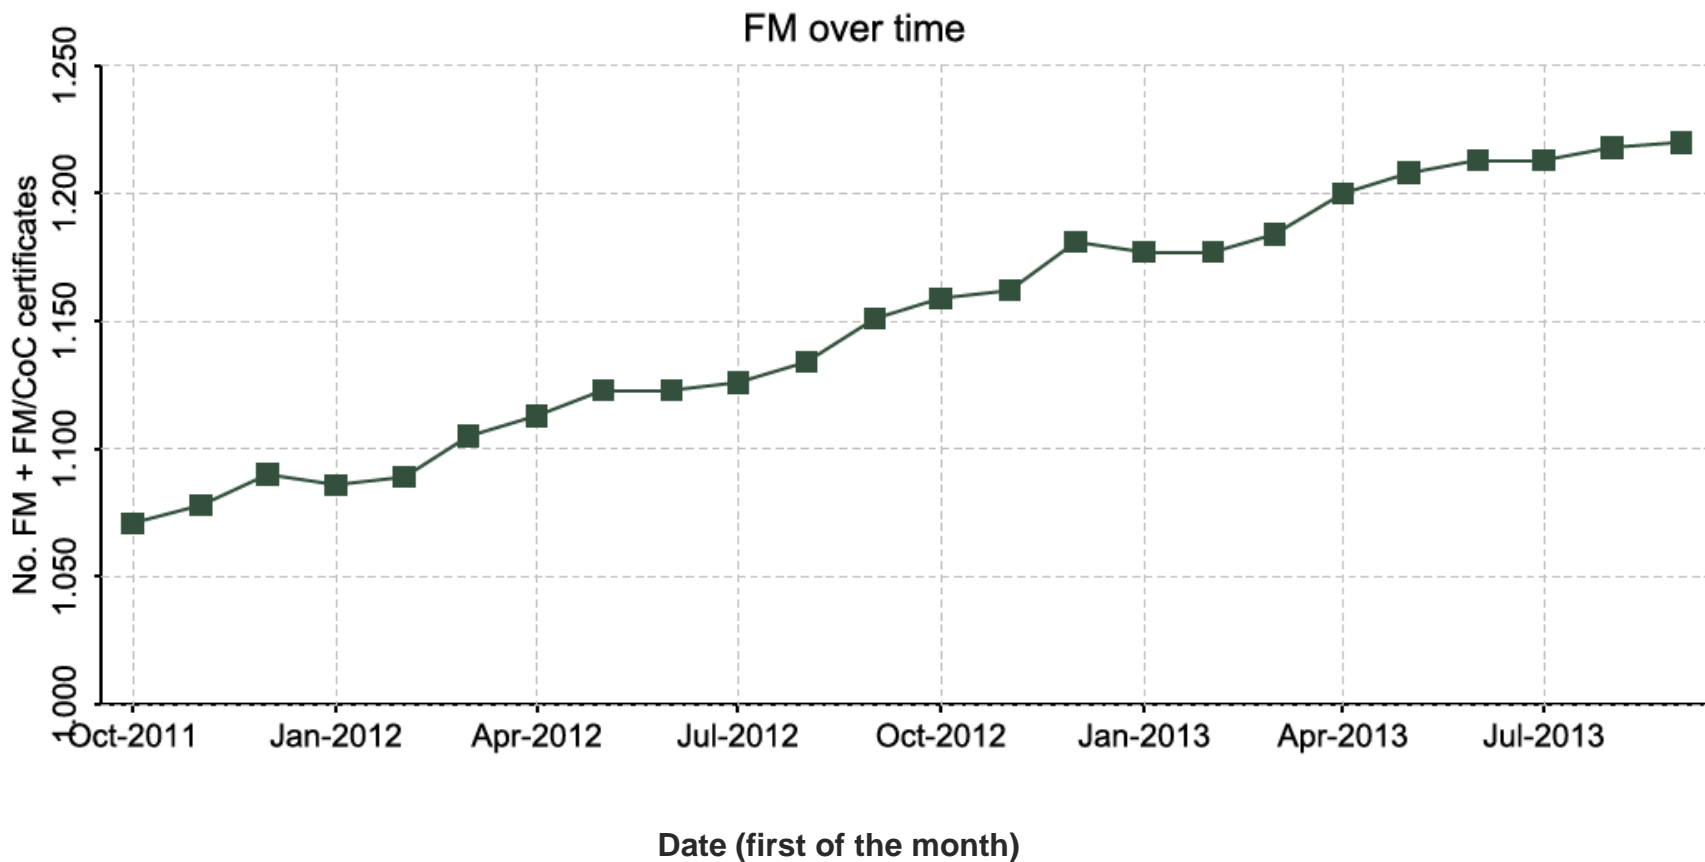

Global FSC chain of custody certificates: by region

COSTA RICA	4
ECUADOR	6
EL SALVADOR	1
GUATEMALA	14
HONDURAS	3
NICARAGUA	2
PANAMA	2
PARAGUAY	4
PERU	32
SURINAME	1
URUGUAY	28
VENEZUELA	2
VIRGIN ISLANDS (U.S.)	1
Grand total	1375

Grand total	464

North America	No.
BAHAMAS	1
CANADA	971
MEXICO	72
PUERTO RICO	4
UNITED STATES	3324
Grand total	4372

Information as of 16/09/2013

No. countries: 114

Total no. certificates: 26886

Oceania	No.
AUSTRALIA	305
BRUNEI DARUSSALAM	1
FIJI	2
GUAM	1
NEW ZEALAND	151
PAPUA NEW GUINEA	2
SOLOMON ISLANDS	2

FSC forest management certificate growth since 2011 (FM and FM/CoC)