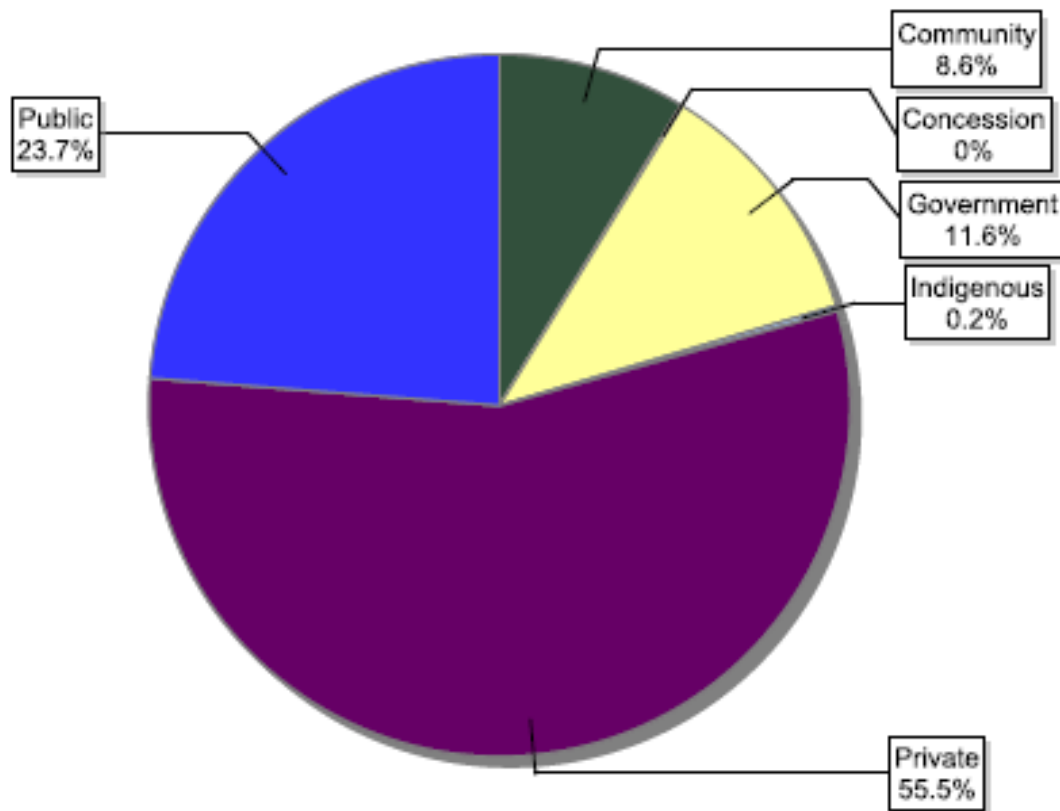

FSC certificates by tenure ownership: number of certificates globally

Information as of 16/09/2013	Number of Certificates
Community	106
Concession	1
Government	143
Indigenous	3
Private	681
Public	291
Total	1225