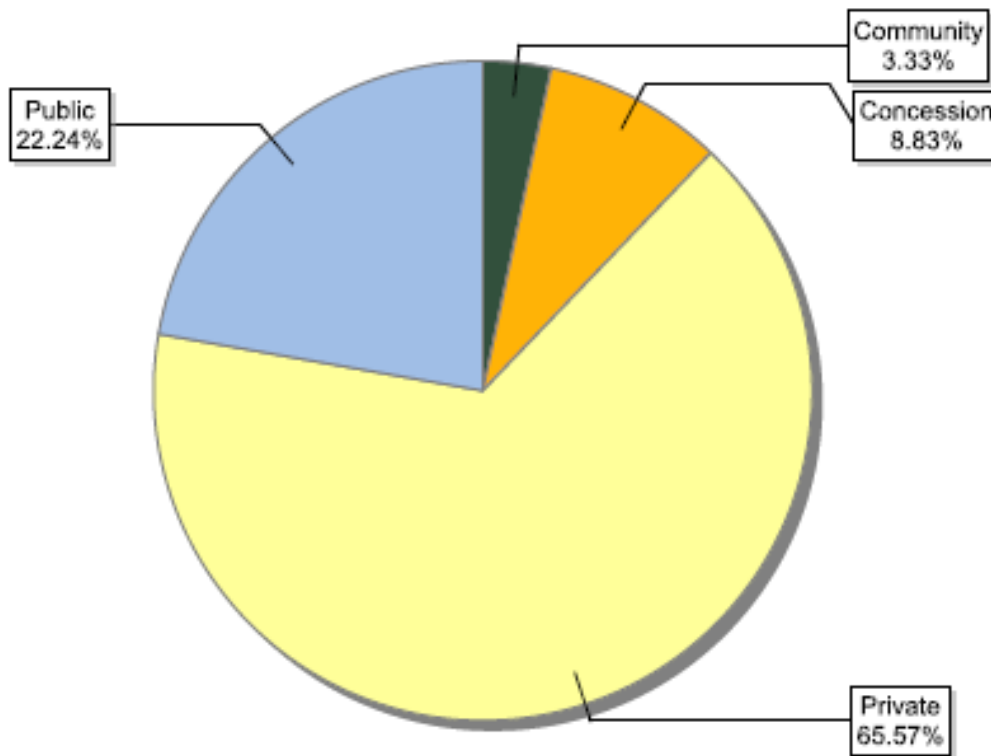

FSC certificates by tenure management: global certified area

Information as of 16/09/2013	Forest area (million ha)
Community	6.11
Concession	16.18
Private	120.05
Public	40.72
Total	183.07