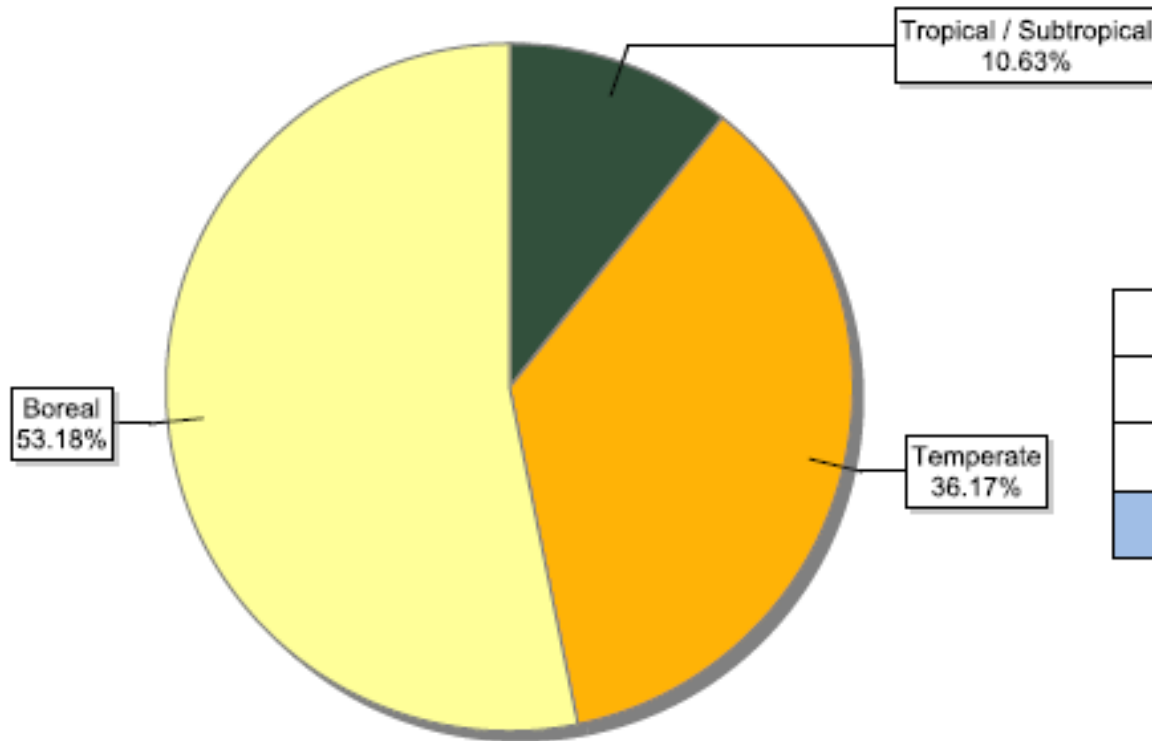

FSC certificates by biomes: global certified area

Information as of 16/09/2013	Forest area (million ha)
Boreal	97.37
Temperate	66.22
Tropical / Subtropical	19.48
Total	183.07