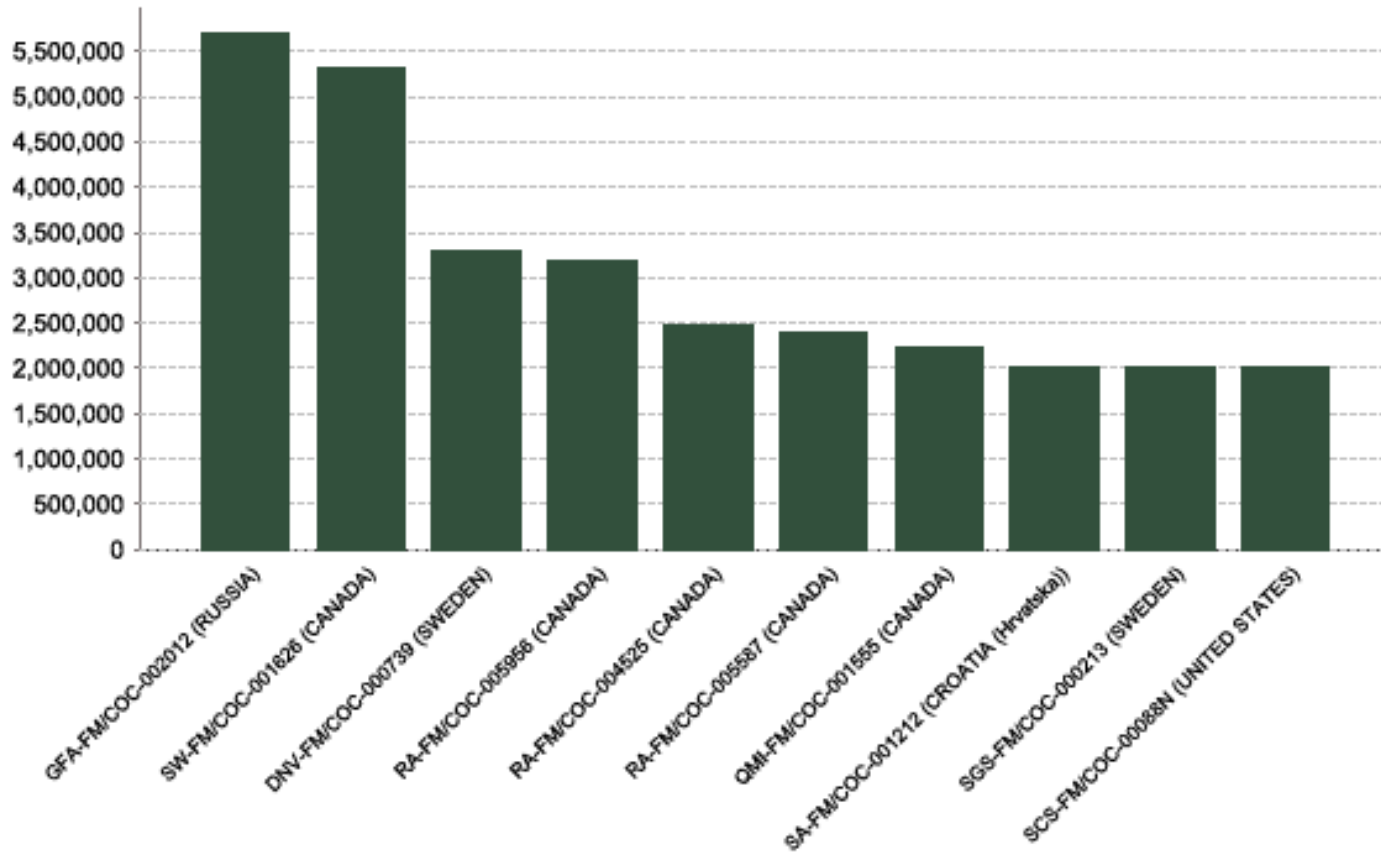

Ten largest FSC certificates