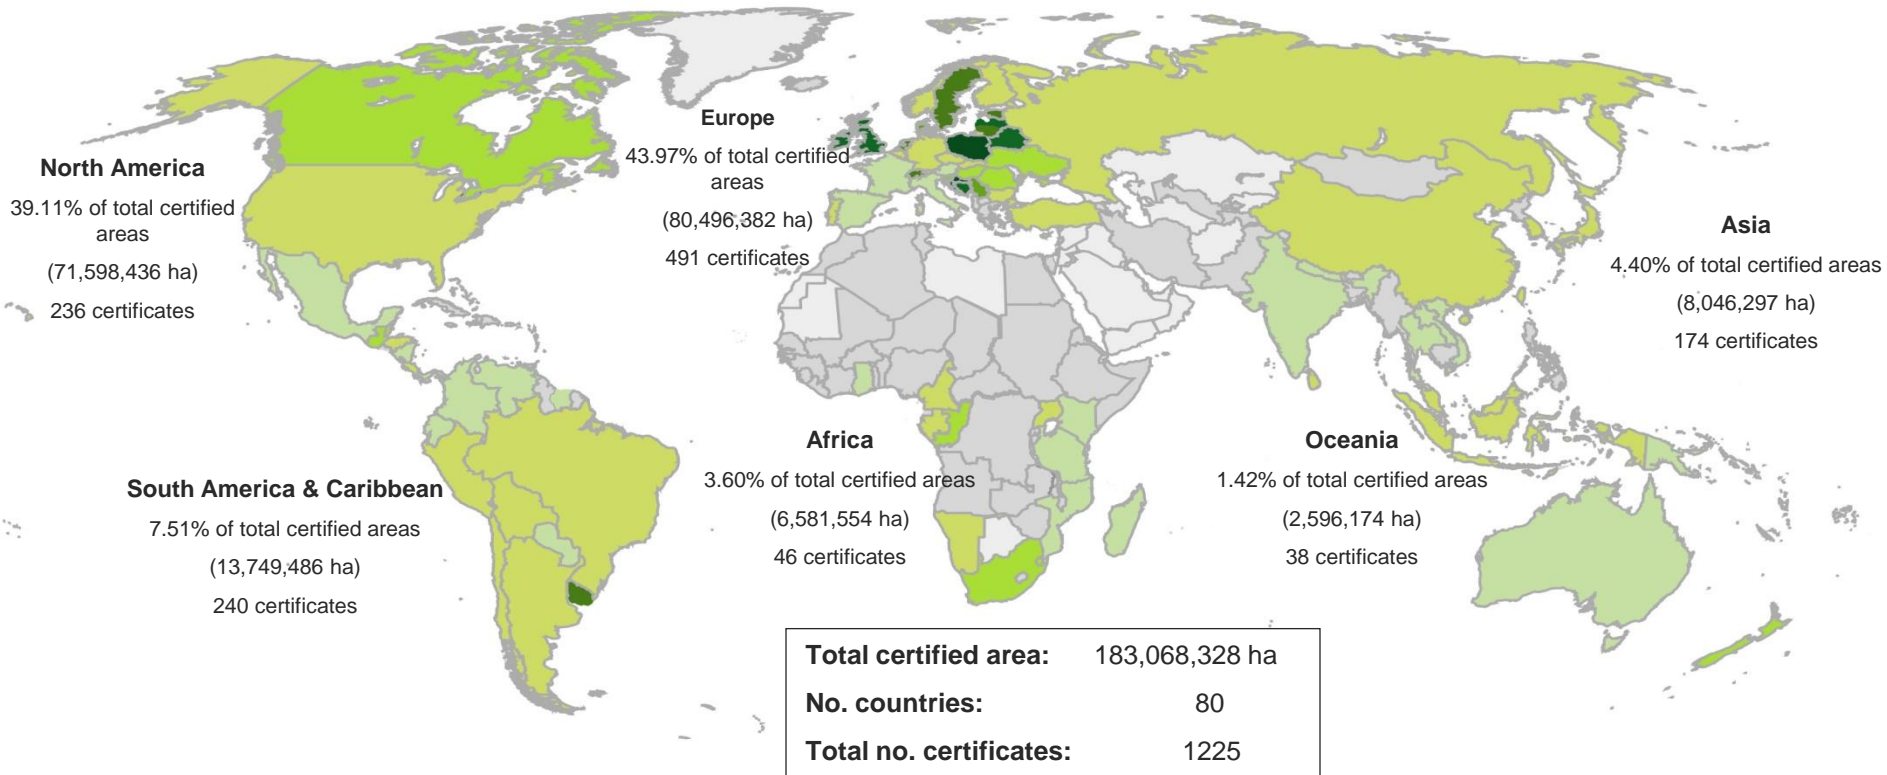

Global FSC certificates: type and distribution

October 2013

Global FSC certified forest area: by region

Percentage of total FSC certified forest area

EXPLANATION

Country name
Hectare certified forest

(= % of total forest cover / % of production forest cover)
% increase or decrease since August 2012

Based on numbers from FSC International and FAO Forestry Paper
February 2013

Global FSC certified forest area: by region

Africa	Total area (ha)	No.
CAMEROON	1,013,374	5
CONGO, THE REPUBLIC OF	1,574,310	2
GABON	1,873,505	3
GHANA	1,675	1
KENYA	628	1
MOZAMBIQUE	51,550	2
NAMIBIA	240,837	4
SOUTH AFRICA	1,567,557	20
SWAZILAND	112,308	3
TANZANIA, UNITED	112,779	2
UGANDA	33,030	3
Grand total	6,581,554	46

Latin America & Caribbean	No.
ARGENTINA	102
BELIZE	4
BOLIVIA	24
BRAZIL	1000
BRITISH VIRGIN ISLANDS	6
CAYMAN ISLANDS	1
CHILE	107
COLOMBIA	31

Global FSC chain of custody certificates: by region

COSTA RICA	4
ECUADOR	6
EL SALVADOR	1
GUATEMALA	14
HONDURAS	3
NICARAGUA	2
PANAMA	2
PARAGUAY	4
PERU	32
SURINAME	1
URUGUAY	28
VENEZUELA	2
VIRGIN ISLANDS (U.S.)	1
Grand total	1375

Grand total	464
--------------------	------------

North America	No.
BAHAMAS	1
CANADA	971
MEXICO	72
PUERTO RICO	4
UNITED STATES	3324
Grand total	4372

Information as of 16/09/2013

No. countries: 114

Total no. certificates: 26886