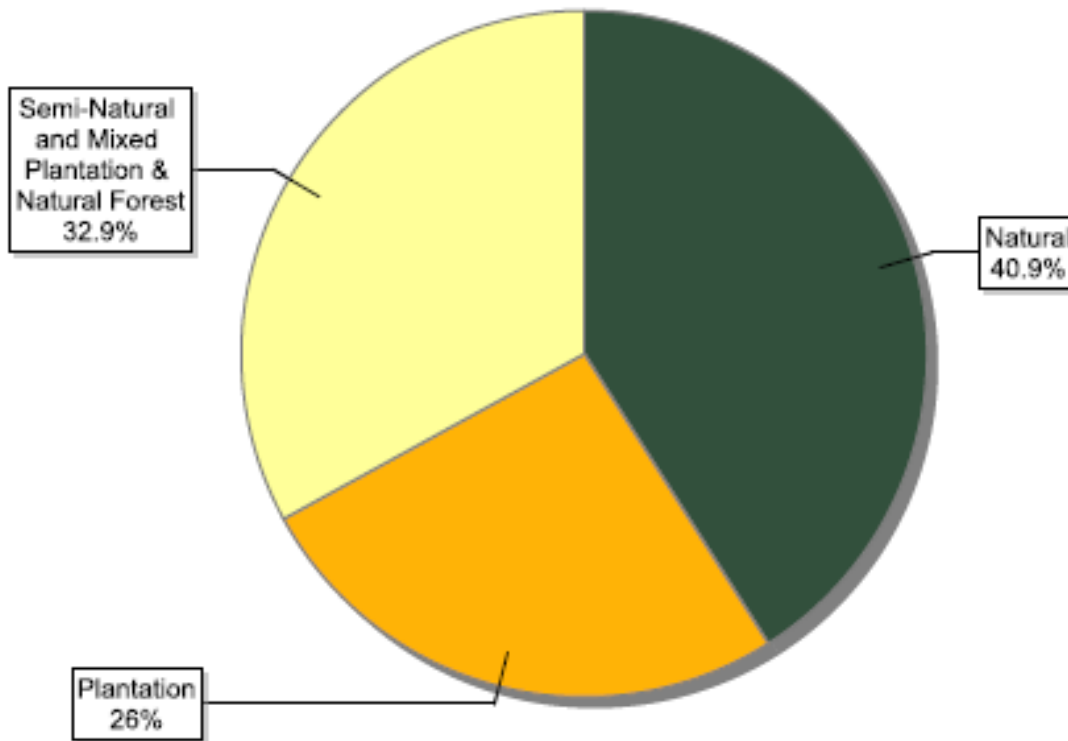

FSC certificates by forest type: number of certificates globally

Information as of 16/09/2013	Number of certificates
Natural	502
Plantation	319
Semi-Natural and Mixed Plantation & Natural Forest	404
Total	1225