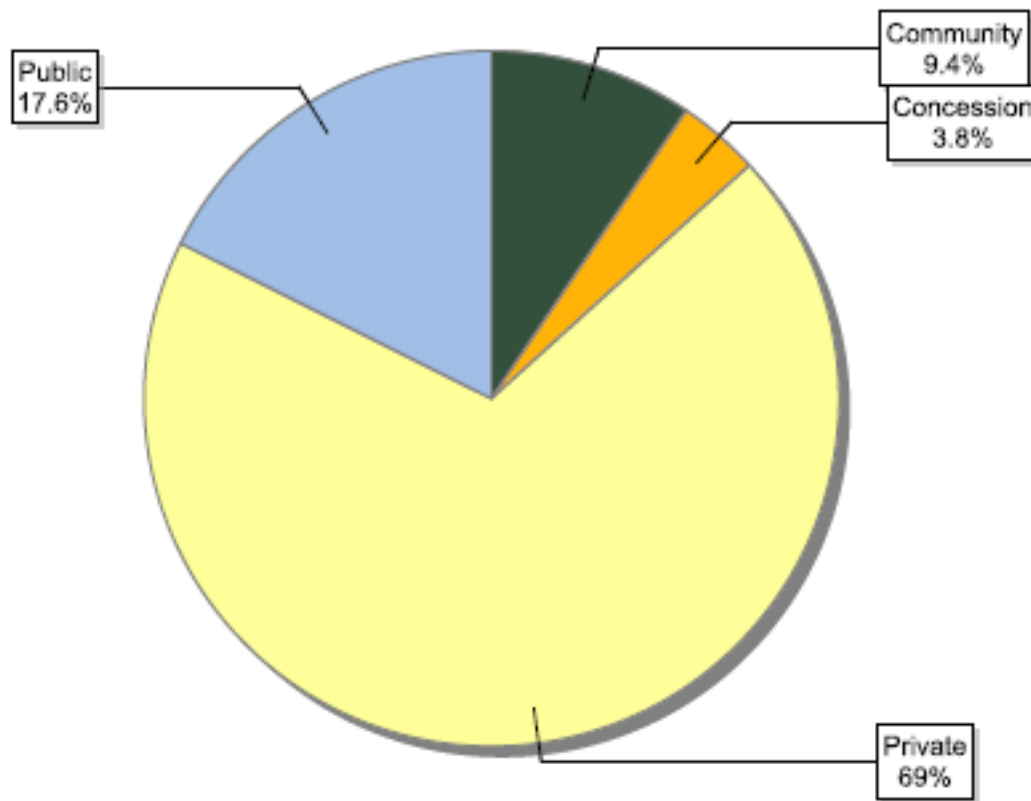

FSC certificates by tenure management: number of certificates globally

Information as of 16/09/2013	Number of Certificates
Community	116
Concession	47
Private	846
Public	216
Total	1225