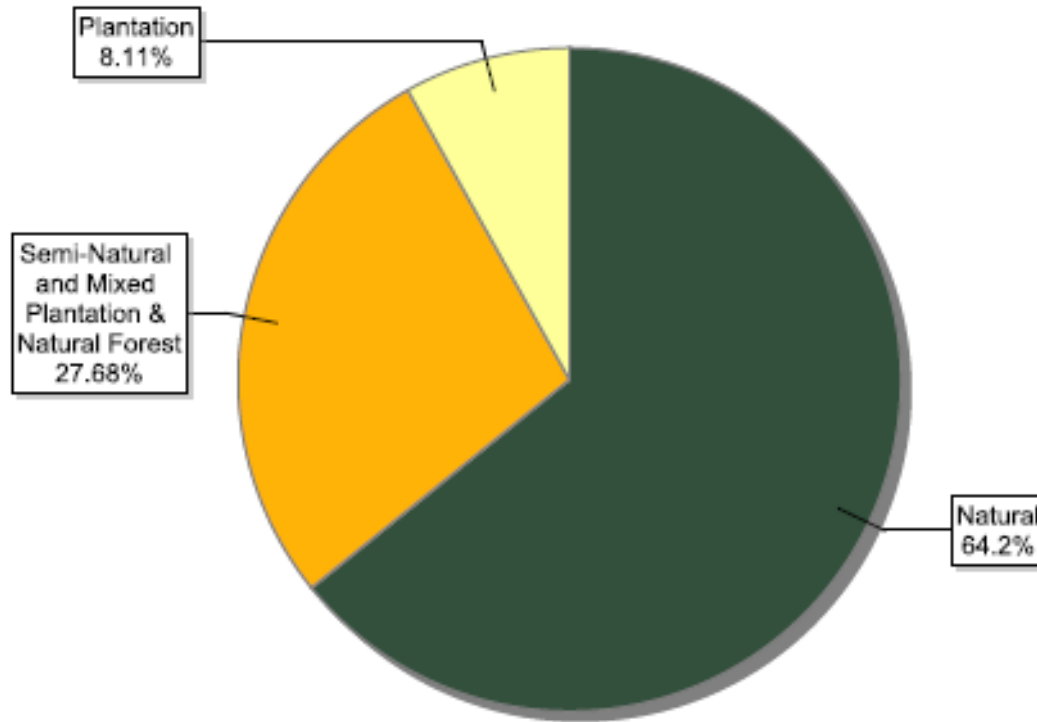

FSC certificates by forest type: global certified area

Information as of 16/09/2013	Forest area (million ha)
Natural	117.53
Plantation	14.86
Semi-Natural and Mixed Plantation & Natural Forest	50.68
Total	183.07