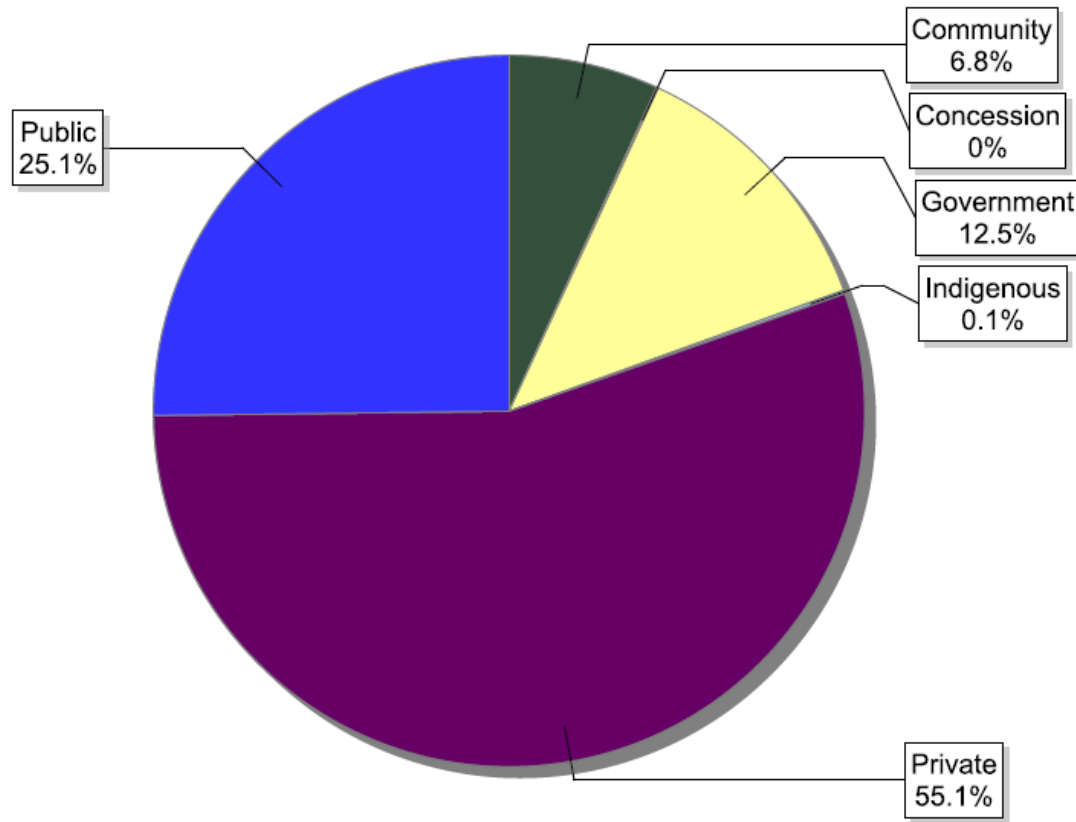

FSC certificates by tenure ownership: number of certificates globally

Information as of 02/05/2014	Number of Certificates
Community	87
Concession	1
Government	161
Indigenous	2
Private	705
Public	322
Total	1278