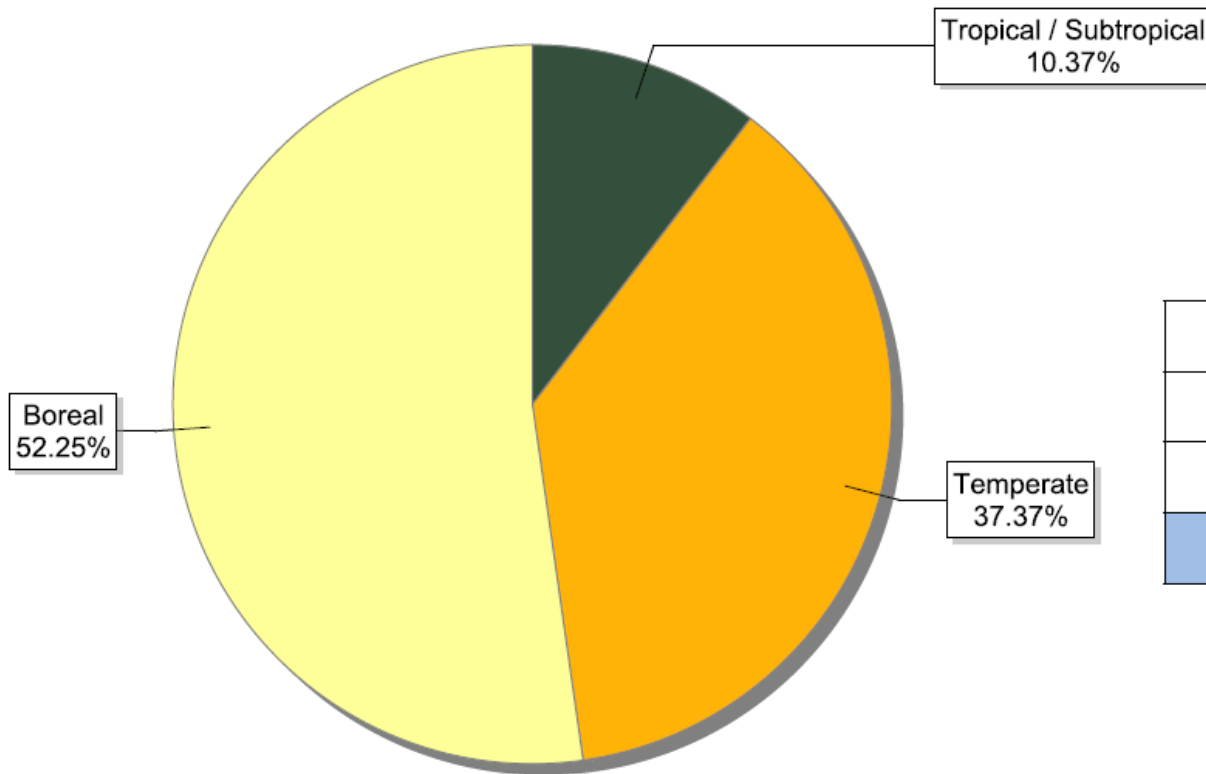

FSC certificates by biomes: global certified area

Information as of 02/05/2014	Forest area (million ha)
Boreal	95.19
Temperate	68.08
Tropical / Subtropical	18.90
Total	182.17