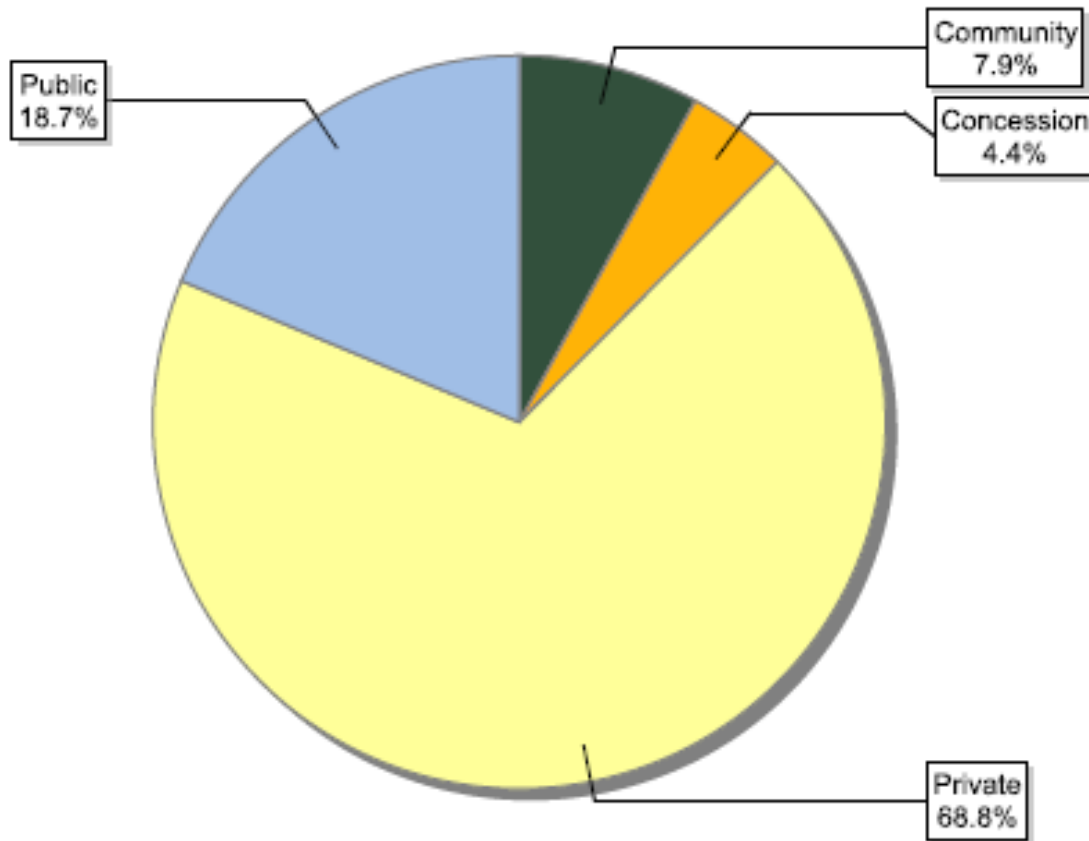

FSC certificates by tenure management: number of certificates globally

Information as of 02/05/2014	Number of Certificates
Community	102
Concession	57
Private	880
Public	239
Total	1278