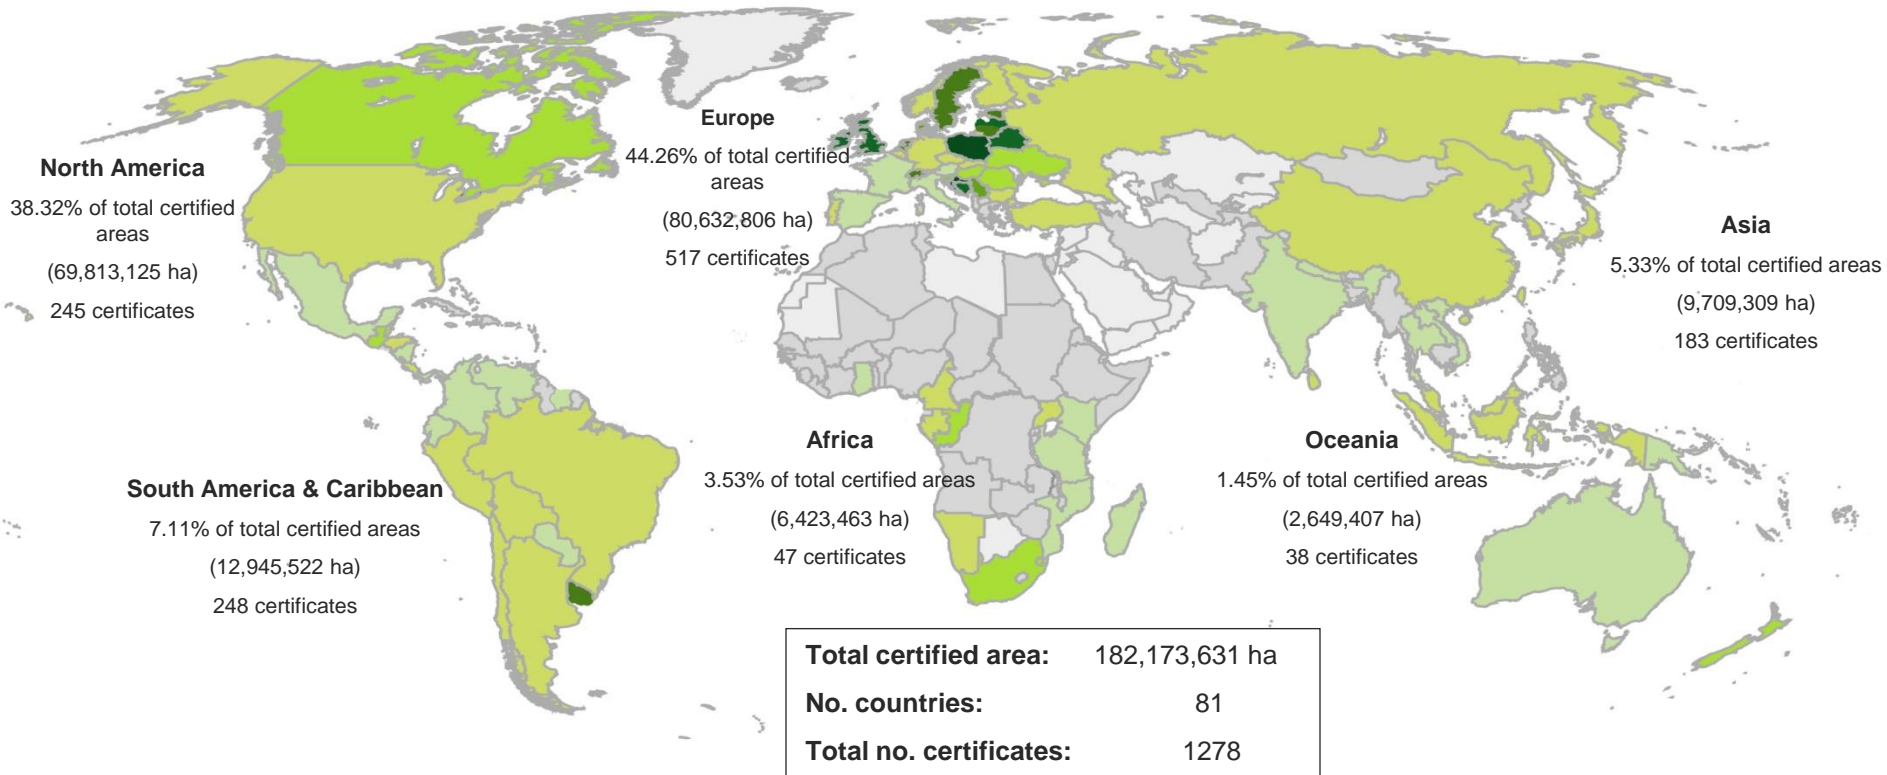

Global FSC certificates: type and distribution

May 2014

Global FSC certified forest area: by region

Percentage of total FSC certified forest area

EXPLANATION

Country name
Hectare certified forest

(= % of total forest cover / % of production forest cover)
% increase or decrease since August 2012

Based on numbers from FSC International and FAO Forestry Paper
February 2013

Global FSC certified forest area: by region

Africa	Total area (ha)	No.
CAMEROON	1,013,374	5
CONGO, THE REPUBLIC OF	1,319,300	2
GABON	2,053,505	3
GHANA	1,675	1
MADAGASCAR	1,000	1
MOZAMBIQUE	51,949	2
NAMIBIA	224,335	5
SOUTH AFRICA	1,481,404	20
SWAZILAND	111,863	3
TANZANIA, UNITED	131,975	2
UGANDA	33,082	3
Grand total	6,423,463	47

UKRAINE	1,462,892	17
UNITED KINGDOM	1,592,201	45
Grand total	80,632,806	517

Latin America & Caribbean	Total area (ha)	No.
ARGENTINA	301,169	14
BELIZE	65,044	1
BOLIVIA	815,228	7
BRAZIL	6,438,924	104
CHILE	2,290,564	22
COLOMBIA	127,204	8
COSTA RICA	45,765	14
ECUADOR	52,580	5
GUATEMALA	464,875	9
HONDURAS	107,919	3
NICARAGUA	23,545	6
PANAMA	57,900	10
PARAGUAY	19,487	2
PERU	954,984	15
SURINAME	113,769	2
URUGUAY	926,977	25
VENEZUELA	139,588	1
Grand total	12,945,522	248

Latin America & Caribbean	No.
ARGENTINA	109
BELIZE	4
BOLIVIA	18
BRAZIL	1025
BRITISH VIRGIN ISLANDS	7
CAYMAN ISLANDS	1
CHILE	115

Global FSC chain of custody certificates: by region

COLOMBIA	31
COSTA RICA	4
ECUADOR	11
EL SALVADOR	1
GUATEMALA	11
HONDURAS	2
PANAMA	4
PARAGUAY	4
PERU	32
SURINAME	3
URUGUAY	25
VENEZUELA	3
Grand total	1410