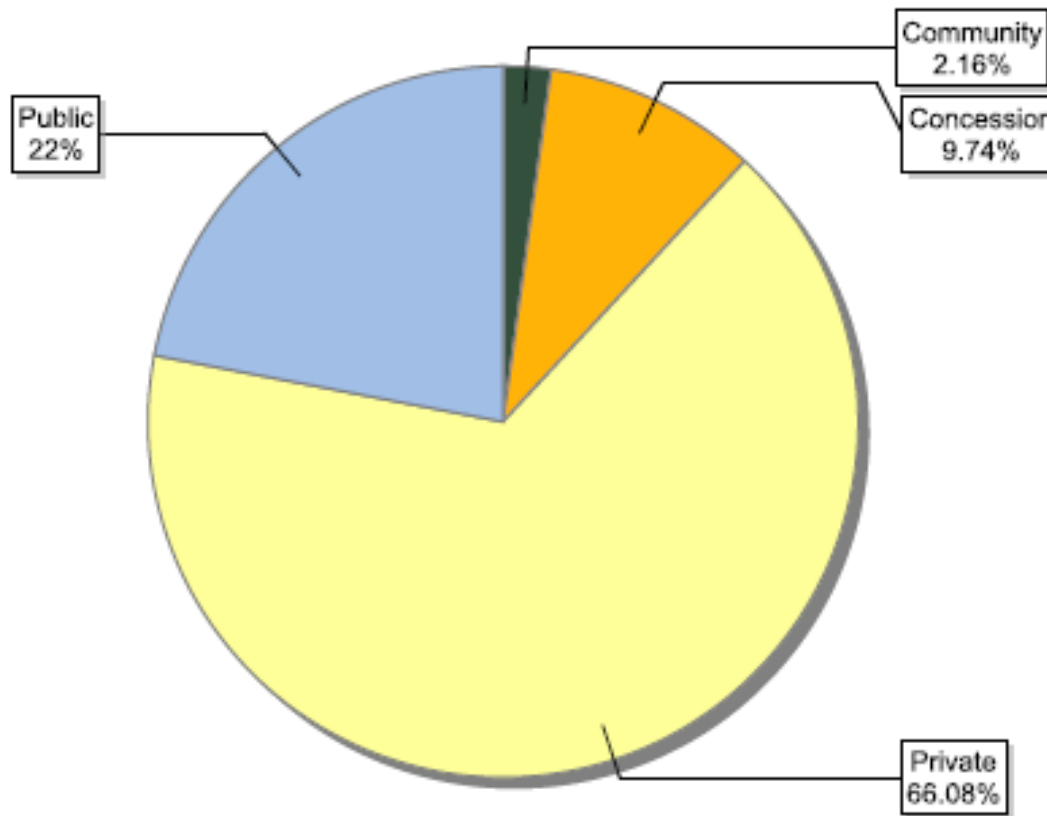

FSC certificates by tenure management: global certified area

Information as of 02/05/2014	Forest area (million ha)
Community	3.94
Concession	17.76
Private	120.38
Public	40.09
Total	182.17