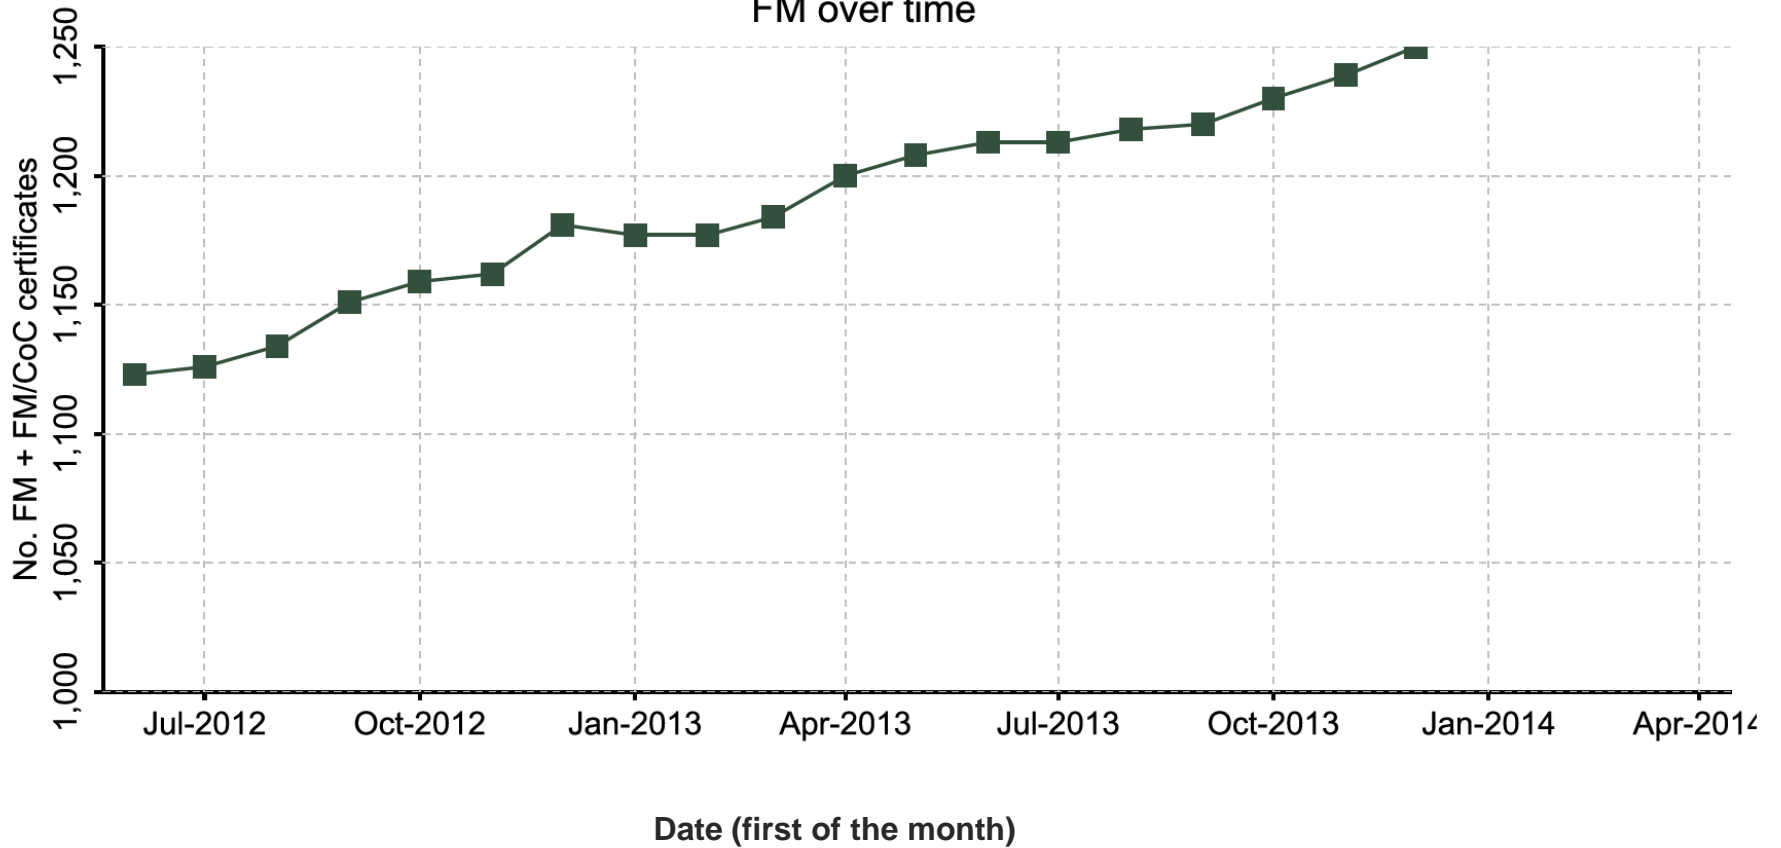

Global FSC chain of custody certificates: by region

COLOMBIA	31
COSTA RICA	4
ECUADOR	11
EL SALVADOR	1
GUATEMALA	11
HONDURAS	2
PANAMA	4
PARAGUAY	4
PERU	32
SURINAME	3
URUGUAY	25
VENEZUELA	3
Grand total	1410

North America	No.
BAHAMAS	1
CANADA	918
MEXICO	79
PUERTO RICO	4
UNITED STATES	3150
Grand total	4152

Oceania	No.
AUSTRALIA	311
BRUNEI DARUSSALAM	1
FIJI	2
GUAM	1
NEW ZEALAND	149
PAPUA NEW GUINEA	2
SOLOMON ISLANDS	3
Grand total	469

Information as of 02/05/2014
No. countries: 113
Total no. certificates: 27760

FSC forest management certificate growth since 2012 (FM and FM/CoC)

FM over time