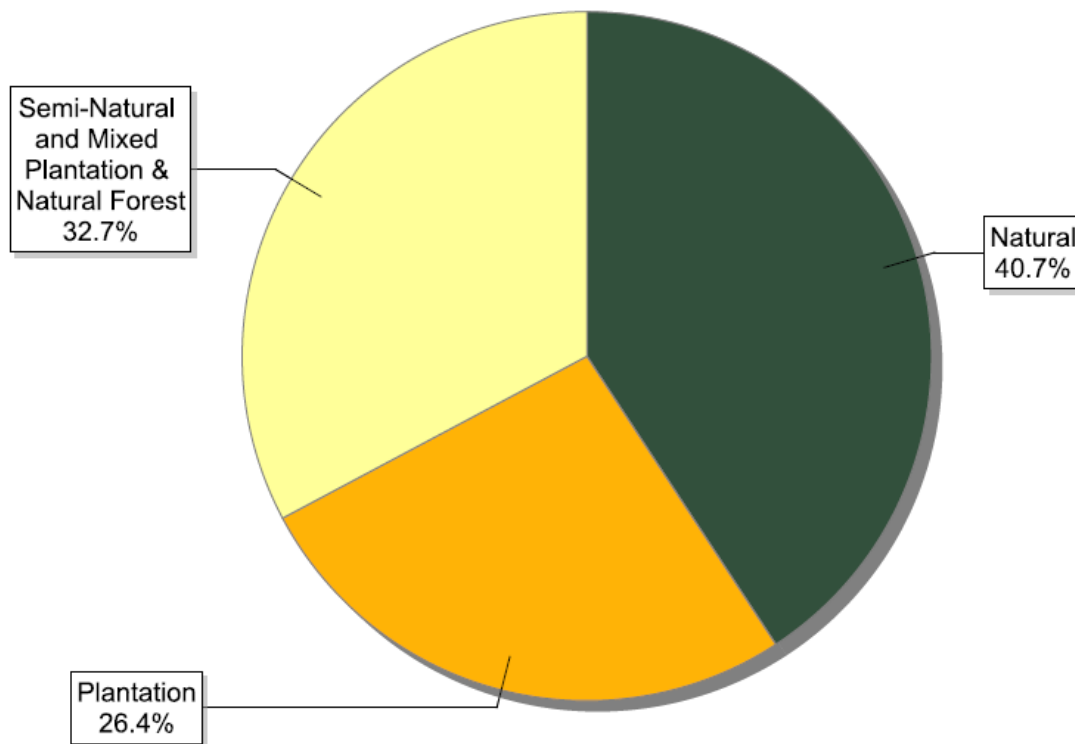

FSC certificates by forest type: number of certificates globally

Information as of 02/05/2014	Number of certificates
Natural	521
Plantation	338
Semi-Natural and Mixed Plantation & Natural Forest	419
Total	1278