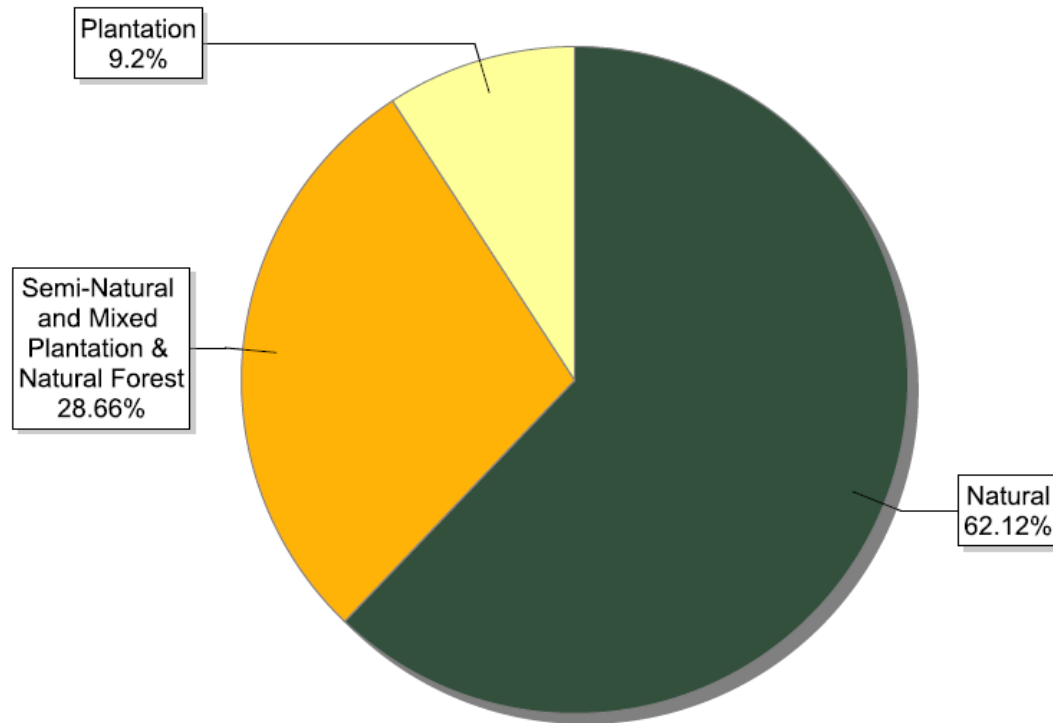

FSC certificates by forest type: global certified area

Information as of 02/05/2014	Forest area (million ha)
Natural	113.18
Plantation	16.77
Semi-Natural and Mixed Plantation & Natural Forest	52.23
Total	182.17