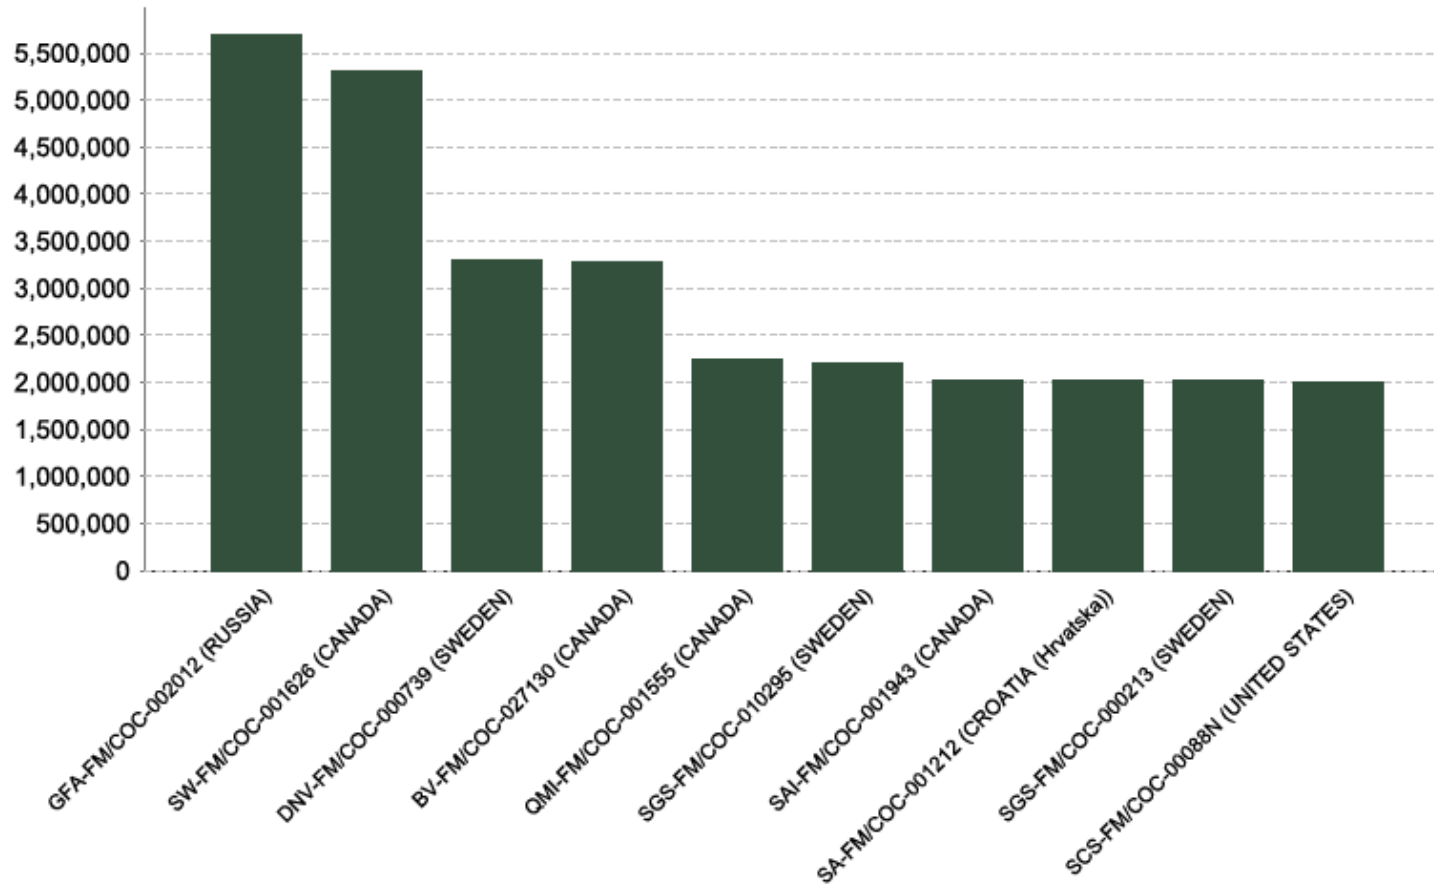

Ten largest FSC certificates