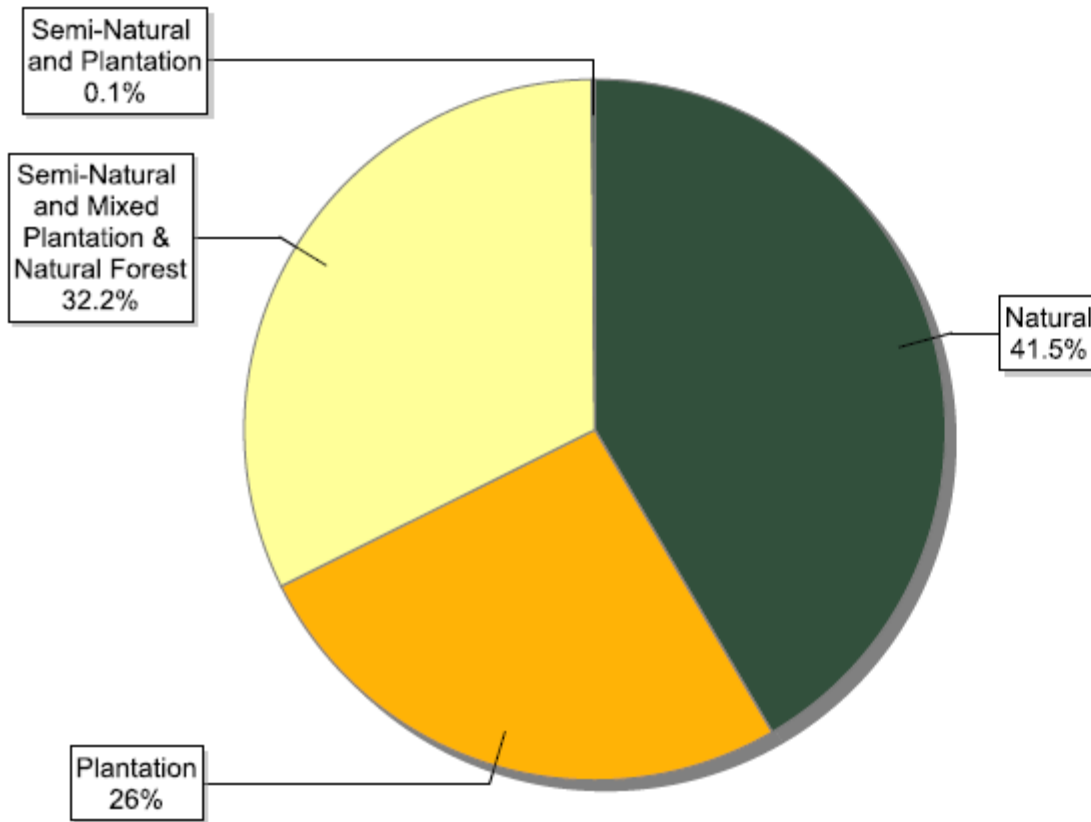

FSC certificates by forest type: number of certificates globally

Information as of 17/11/2014	Number of certificates
Natural	542
Plantation	340
Semi-Natural and Mixed Plantation & Natural Forest	420
Semi-Natural and Plantation	2
Total	1304