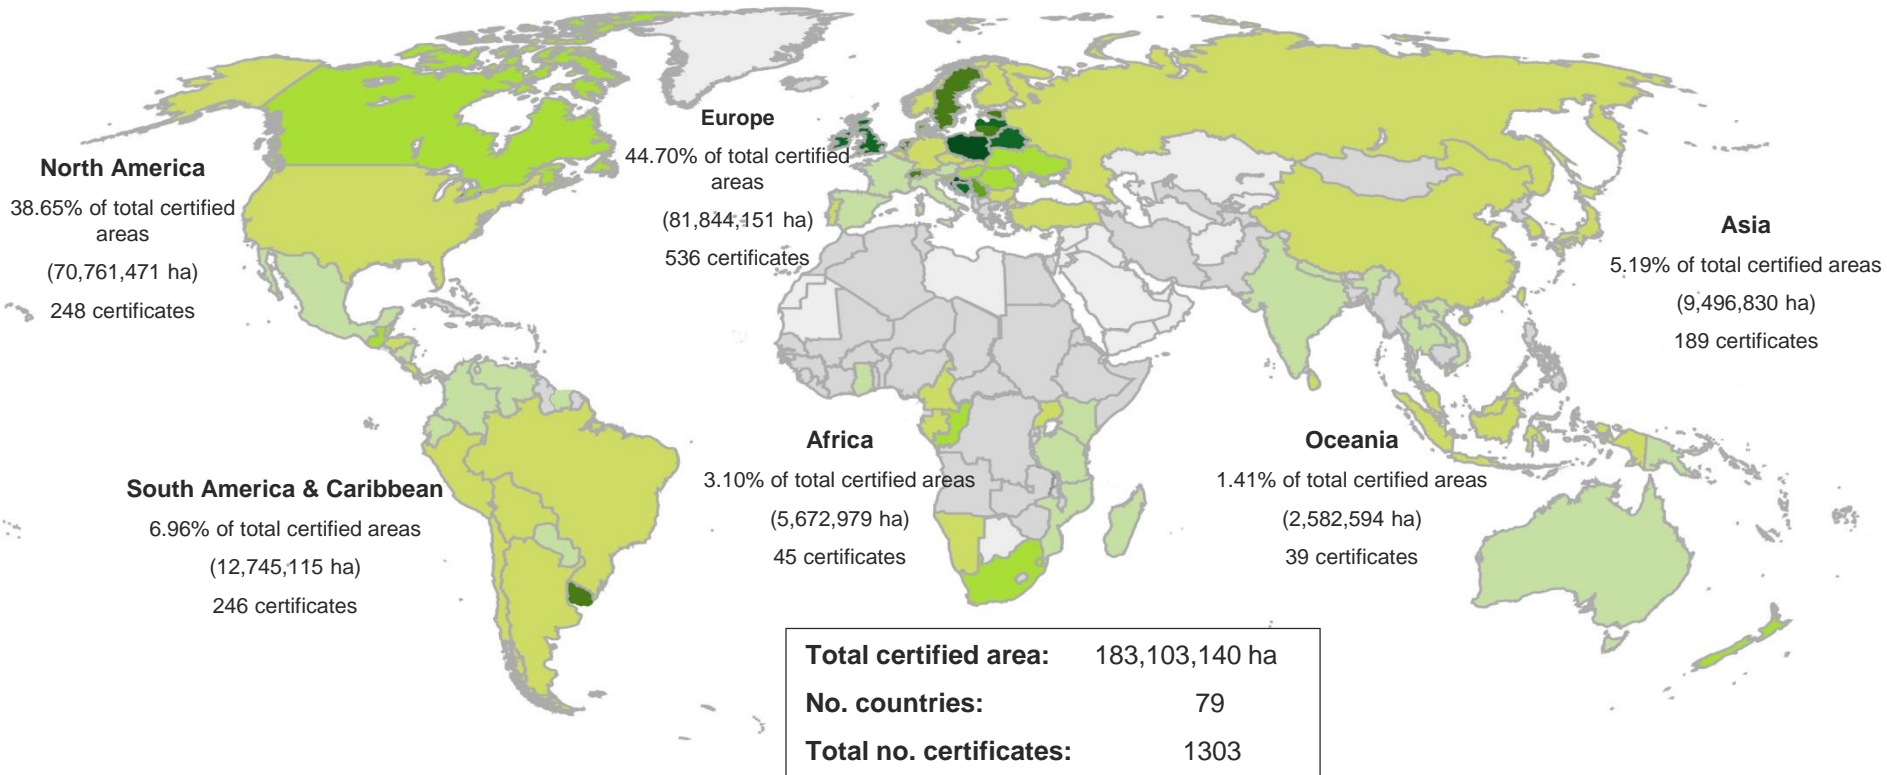

Global FSC certificates: type and distribution

November 2014

Global FSC certified forest area: by region

Percentage of total FSC certified forest area

EXPLANATION

Country name
Hectare certified forest

(= % of total forest cover / % of production forest cover)
% increase or decrease since August 2012

Based on numbers from FSC International and FAO Forestry Paper
February 2013

Global FSC certified forest area: by region

Africa	Total area (ha)	No.
CAMEROON	1,013,374	5
CONGO, THE REPUBLIC OF	571,100	1
GABON	2,053,505	3
GHANA	1,675	1
MOZAMBIQUE	59,905	3
NAMIBIA	206,564	4
SOUTH AFRICA	1,484,232	20
SWAZILAND	111,777	3
TANZANIA, UNITED	131,975	2
UGANDA	38,872	3
Grand total	5,672,979	45

UKRAINE	2,681,227	20
UNITED KINGDOM	1,578,845	44
Grand total	81,844,151	536

Latin America & Caribbean	Total area (ha)	No.
ARGENTINA	276,368	12
BELIZE	150,830	2
BOLIVIA	830,500	7
BRAZIL	6,522,546	106
CHILE	2,346,291	23
COLOMBIA	132,249	9
COSTA RICA	52,943	15
ECUADOR	54,422	5
GUATEMALA	476,909	8
HONDURAS	87,755	2
NICARAGUA	22,093	5
PANAMA	43,413	10
PARAGUAY	22,524	3
PERU	678,246	12
SURINAME	113,769	2
URUGUAY	934,256	25
Grand total	12,745,115	246

North America	No.
BAHAMAS	1
CANADA	873
MEXICO	86
PUERTO RICO	4
UNITED STATES	3048
Grand total	4012

Oceania	No.
AUSTRALIA	301
BRUNEI DARUSSALAM	1
FIJI	2
GUAM	1
NEW ZEALAND	146
PAPUA NEW GUINEA	3
SOLOMON ISLANDS	2
Grand total	456