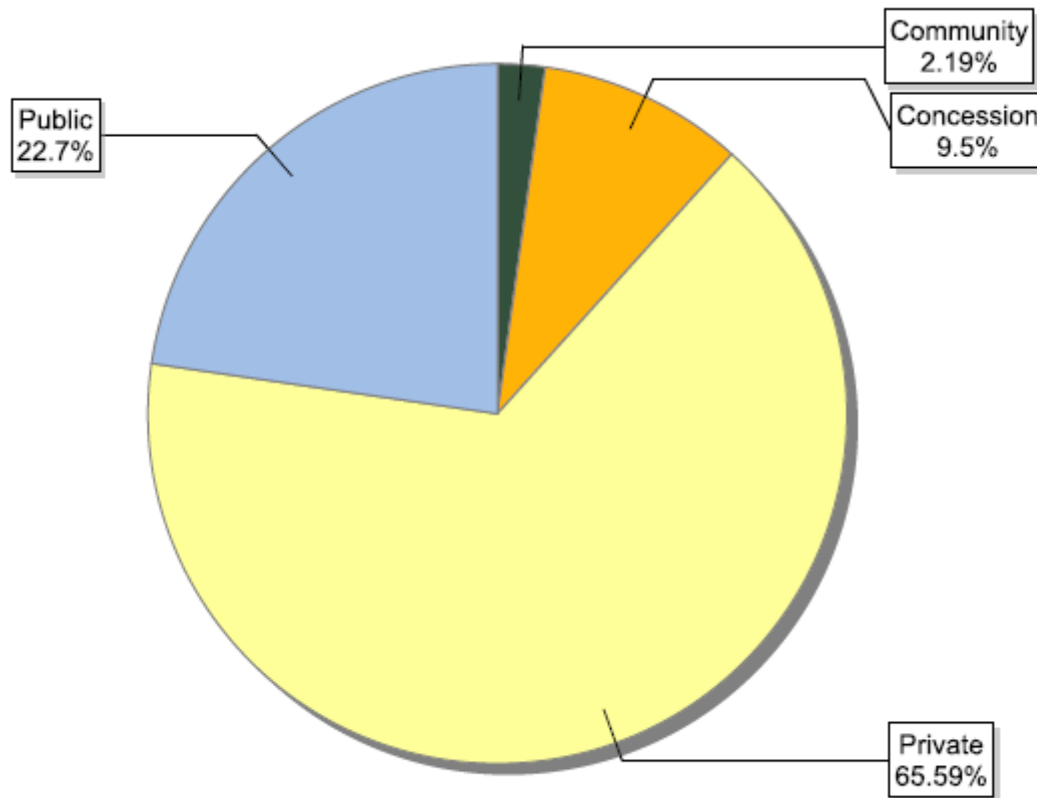

FSC certificates by tenure management: global certified area

Information as of 17/11/2014	Forest area (million ha)
Community	4.01
Concession	17.41
Private	120.11
Public	41.57
Total	183.11