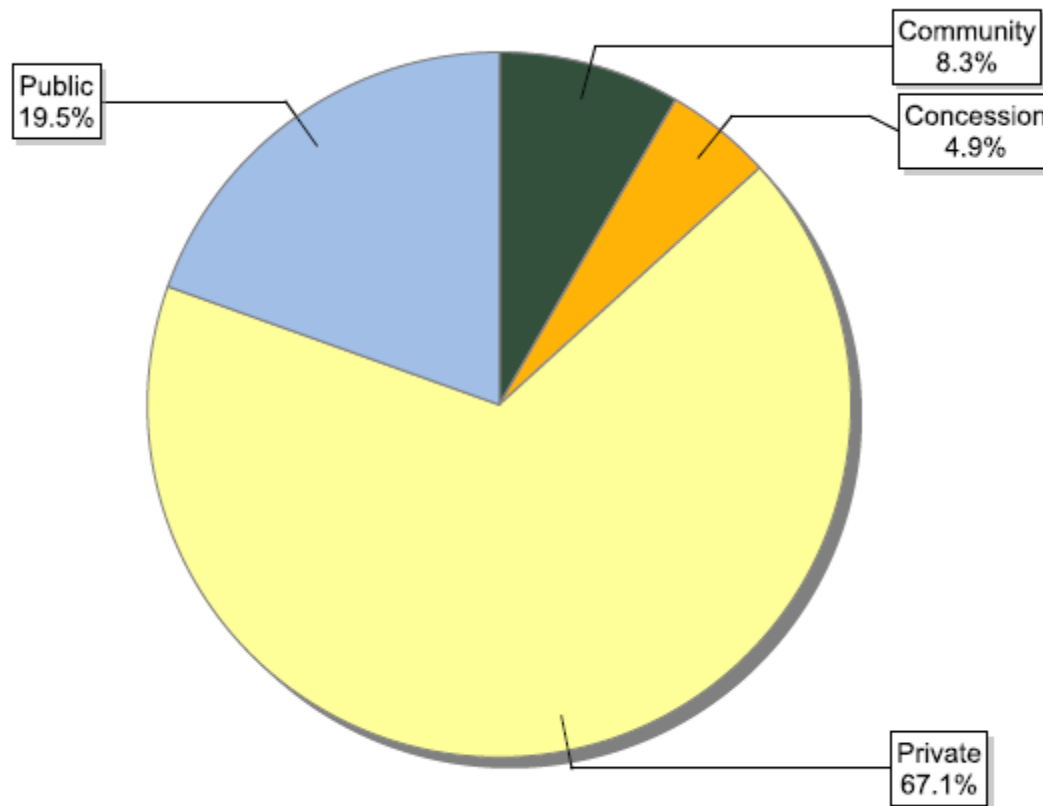

FSC certificates by tenure management: number of certificates globally

Information as of 17/11/2014	Number of Certificates
Community	109
Concession	64
Private	876
Public	255
Total	1304