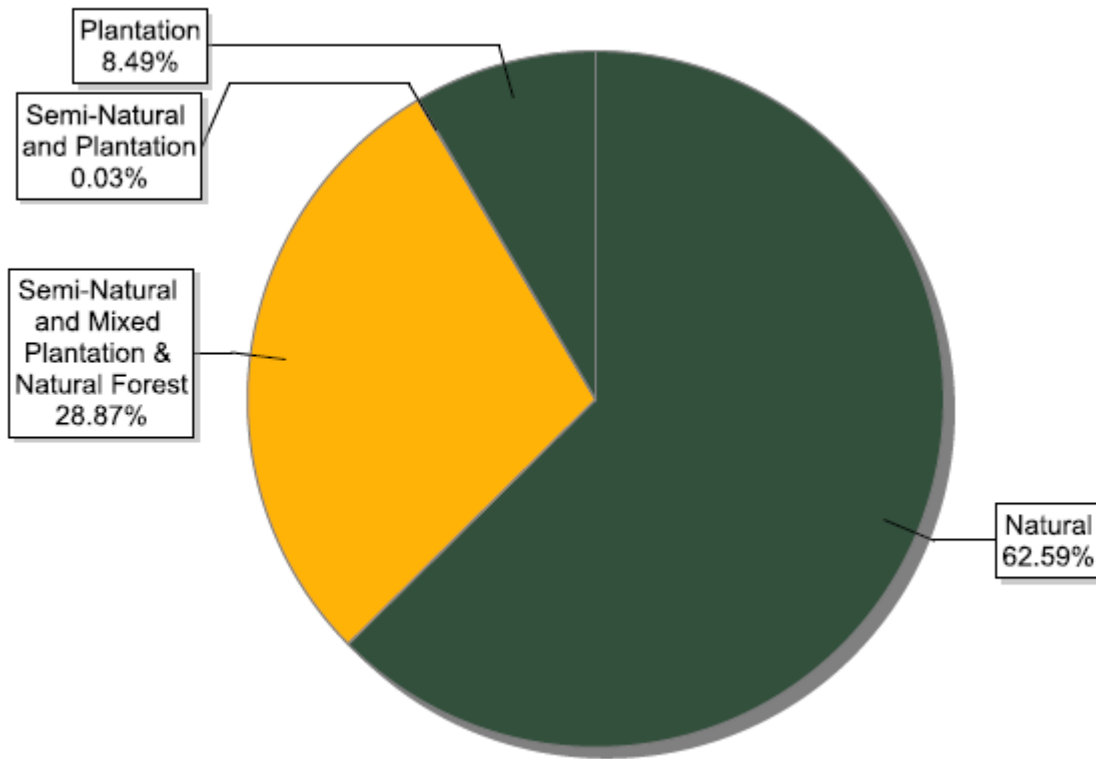

FSC certificates by forest type: global certified area

Information as of 17/11/2014	Forest area (million ha)
Natural	114.62
Plantation	15.56
Semi-Natural and Mixed Plantation & Natural Forest	52.87
Semi-Natural and Plantation	0.06
Total	183.11